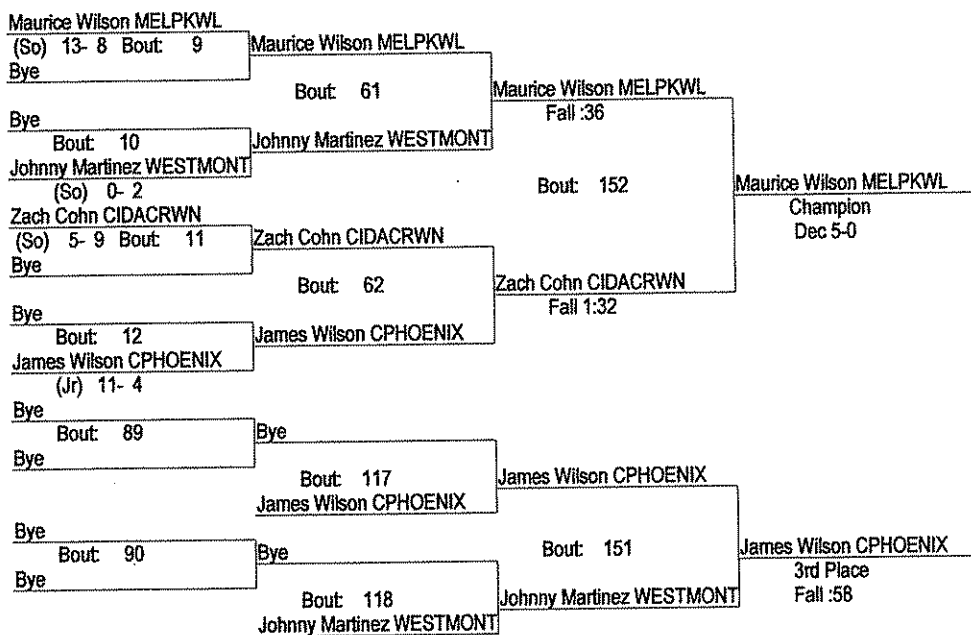

IHSA Class A Individual Regional At Walther Lutheran

February 6, 2010

119

- Place Winners -

- 1st Maurice Wilson MELPKWL (So) 15- 8
- 2nd Zach Cohn CIDACRWN (So) 6-10
- 3rd James Wilson CPHOENIX (Jr) 12- 5
- 4th Johnny Martinez WESTMONT (So) 0- 4