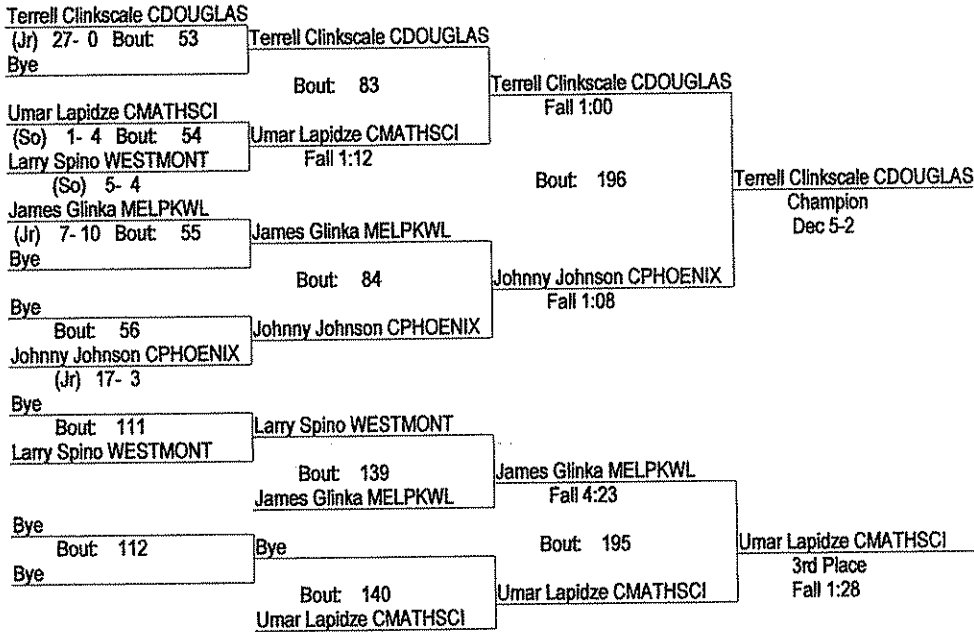

February 6, 2010

215

- Place Winners -
- 1st Wesley Adams MELPKWL (Jr) 23- 11
 - 2nd Jamal Smothers CPHOENIX (Sr) 23- 3
 - 3rd Usman Lutfiyev CMATHSCI (So) 4- 2
 - 4th Devante Swanson CDOUGLAS(Sr) 6- 16

IHSA Class A Individual Regional At Walther Lutheran

February 6, 2010

285

- Place Winners -
- 1st Terrell Clinkscale CDOUGLA (Jr) 29- 0
 - 2nd Johnny Johnson CPHOENIX (Jr) 18- 4
 - 3rd Umar Lapidze CMATHSCI (So) 3- 5
 - 4th James Glinka MELPKWL (Jr) 8- 12