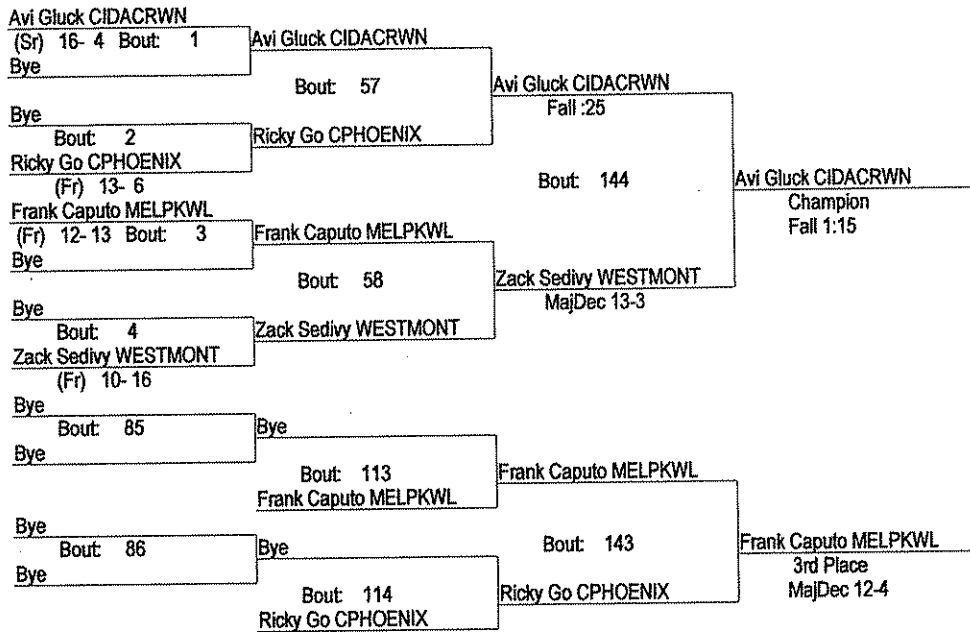

IHSA Class A Individual Regional At Walther Lutheran

February 6, 2010

Place	Score	Name	1st	2nd	3rd	4th
1	196.00	Melrose Park (Walther Lutheran)	8	2	2	2
2	130.00	Chicago (Ida Crown)	3	3	4	1
3	123.00	Chicago (Phoenix Military Academy)	1	6	1	3
4	66.00	Westmont	1	2	1	3
5	58.00	Chicago (C. Math And Science Charter)			1	4
6	39.00	Chicago (Douglass)	1		1	1

* Team has non-scoring wrestler

IHSA Class A Individual Regional At Walther Lutheran

February 6, 2010

103

- Place Winners -

- 1st Avi Gluck CIDACRWN (Sr) 18- 4
- 2nd Zack Sedivy WESTMONT (Fr) 11- 17
- 3rd Frank Caputo MELPKWL (Fr) 13- 14
- 4th Ricky Go CPHOENIX (Fr) 13- 8