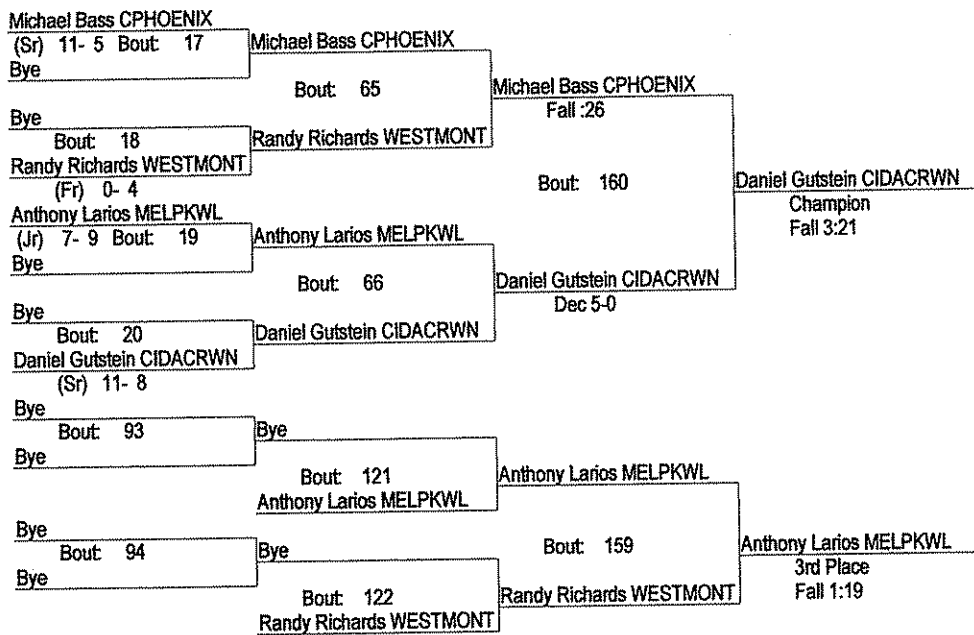

IHSA Class A Individual Regional At Walther Lutheran

February 6, 2010

130

- Place Winners -

- 1st Daniel Gutstein CIDACRWN (Sr) 13- 8
- 2nd Michael Bass CPHOENIX (Sr) 12- 6
- 3rd Anthony Larios MELPKWL (Jr) 8- 10
- 4th Randy Richards WESTMONT (Fr) 0- 6