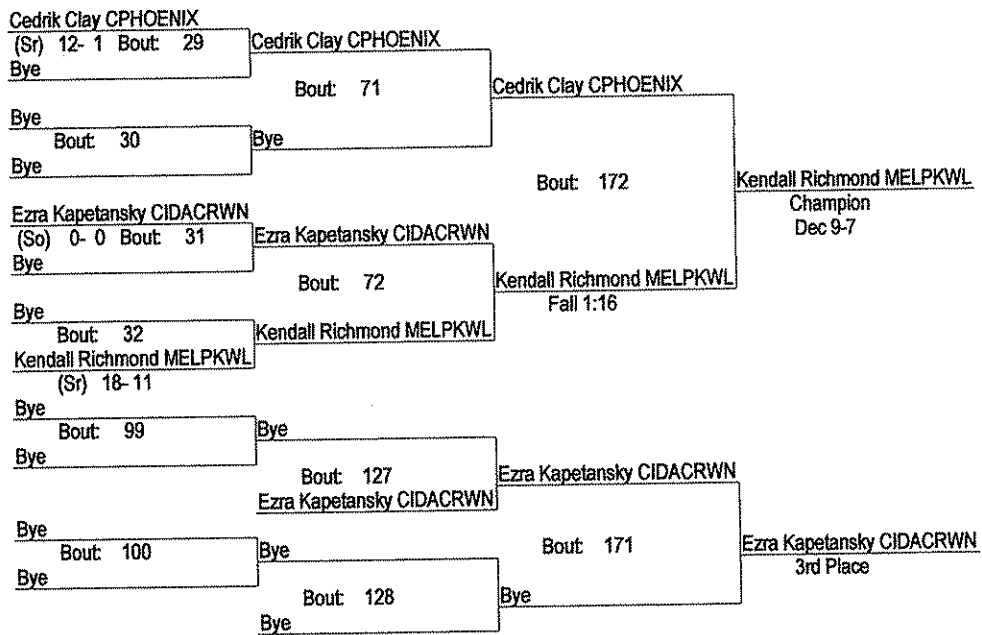

IHSA Class A Individual Regional At Walther Lutheran

February 6, 2010

145

1. Place Winners -
2. 1st Kendall Richmond MELPKWL (Sr) 20-11
   - 2nd Cedrik Clay CPHOENIX (Sr) 12-2
   - 3rd Ezra Kapetansky CIDACRWN (So) 0-1
   - 4th Bye