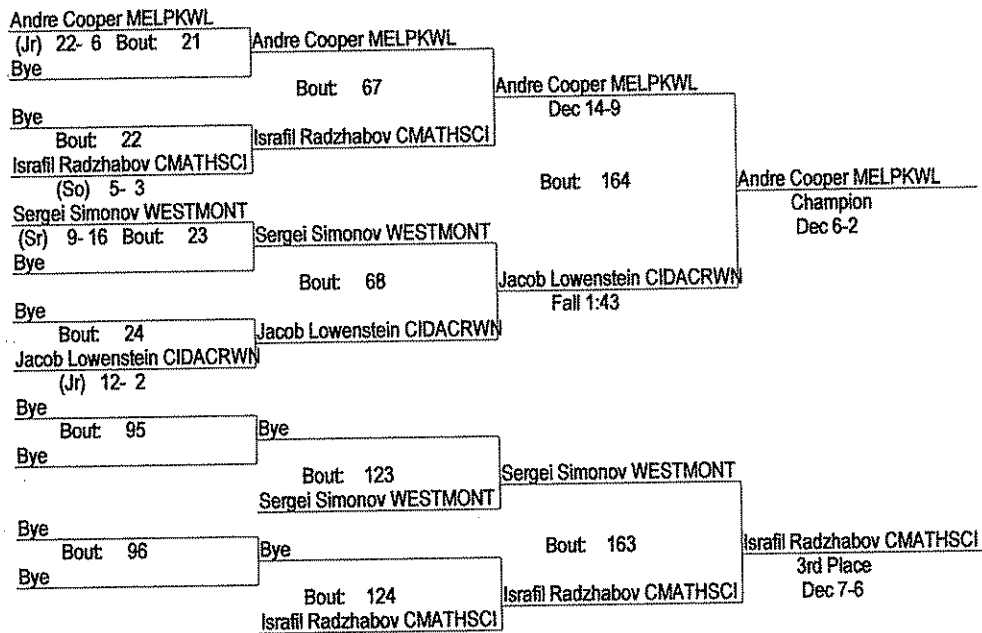

IHSA Class A Individual Regional At Walther Lutheran

February 6, 2010

135

- Place Winners -

- 1st Andre Cooper MELPKWL (Jr) 24- 6
- 2nd Jacob Lowenstein CIDACRWN(Jr) 13- 3
- 3rd Israfil Radzhabov CMATHSCI (So) 6- 4
- 4th Sergei Simonov WESTMONT (Sr) 9- 18