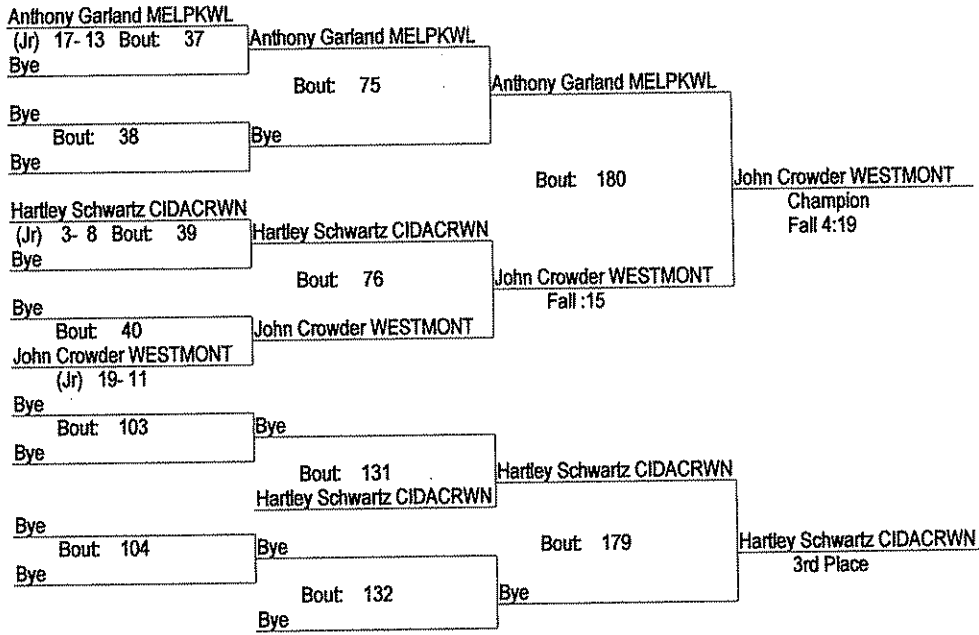

IHSA Class A Individual Regional At Walther Lutheran

February 6, 2010

160

1. Place Winners -
2. 1st John Crowder WESTMONT (Jr) 21- 11
   - 2nd Anthony Garland MELPKWL (Jr) 17- 14
   - 3rd Hartley Schwartz CIDACRWN (Jr) 3- 9
   - 4th Bye