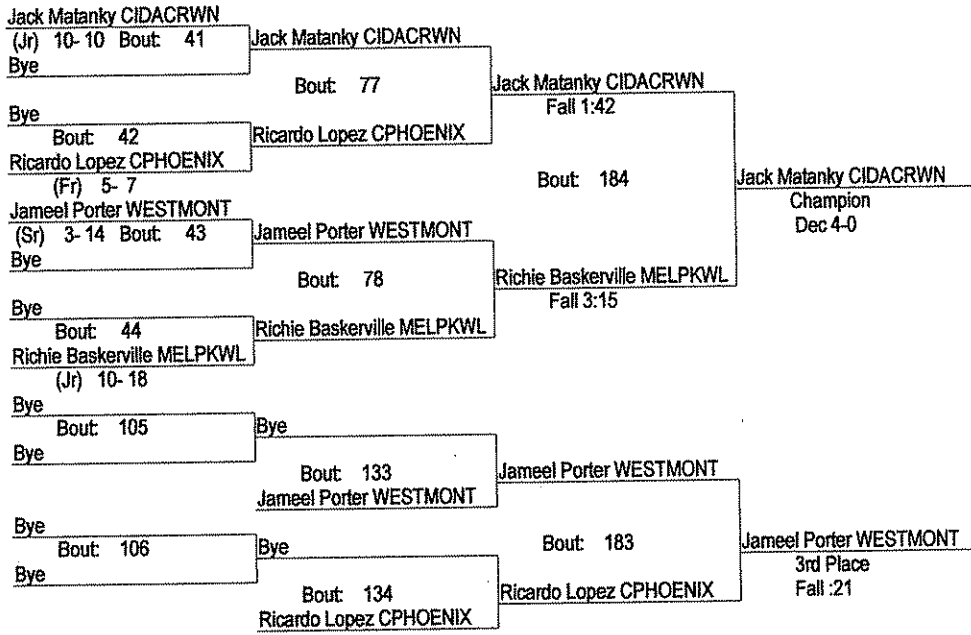

February 6, 2010

160

- Place Winners -
- 1st John Crowder WESTMONT (Jr) 21- 11
 - 2nd Anthony Garland MELPKWL (Jr) 17- 14
 - 3rd Hartley Schwartz CIDACRWN (Jr) 3- 9
 - 4th Bye

IHSA Class A Individual Regional At Walther Lutheran

February 6, 2010

171

- Place Winners -

- 1st Jack Matanky CIDACRWN (Jr) 12-10
- 2nd Richie Baskerville MELPKWL (Jr) 11-19
- 3rd Jameel Porter WESTMONT (Sr) 4-15
- 4th Ricardo Lopez CPHOENIX (Fr) 5-9

IHSA Class A Individual Regional At Walther Lutheran