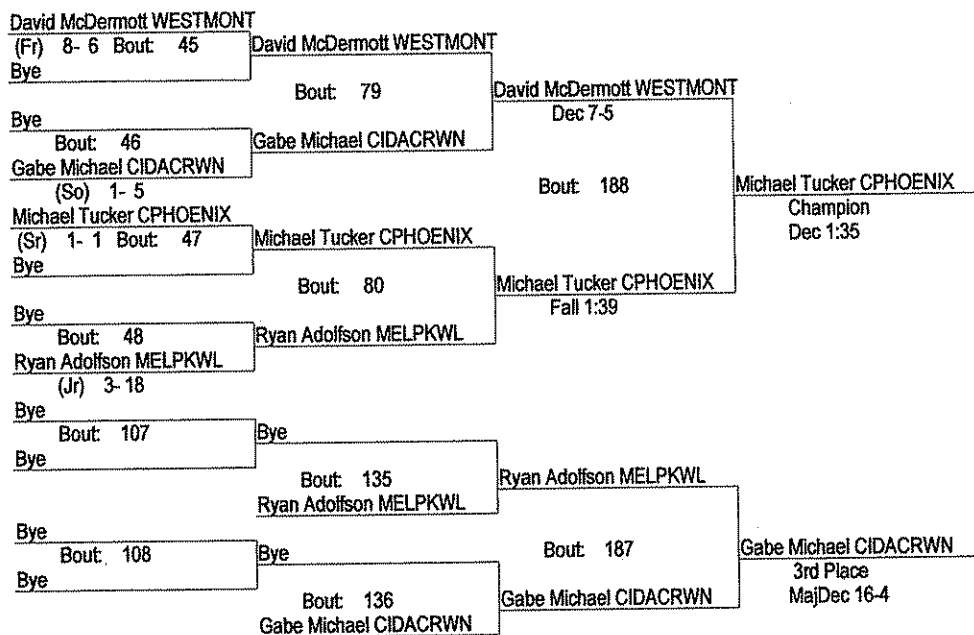

IHSA Class A Individual Regional At Walther Lutheran

February 6, 2010

189

1. Place Winners -
2. 1st Michael Tucker CPHOENIX (Sr) 3- 1
   - 2nd David McDermott WESTMONT(Fr) 9- 7
   - 3rd Gabe Michael CIDACRWN (So) 2- 6
   - 4th Ryan Adolfsen MELPKWL (Jr) 3-20