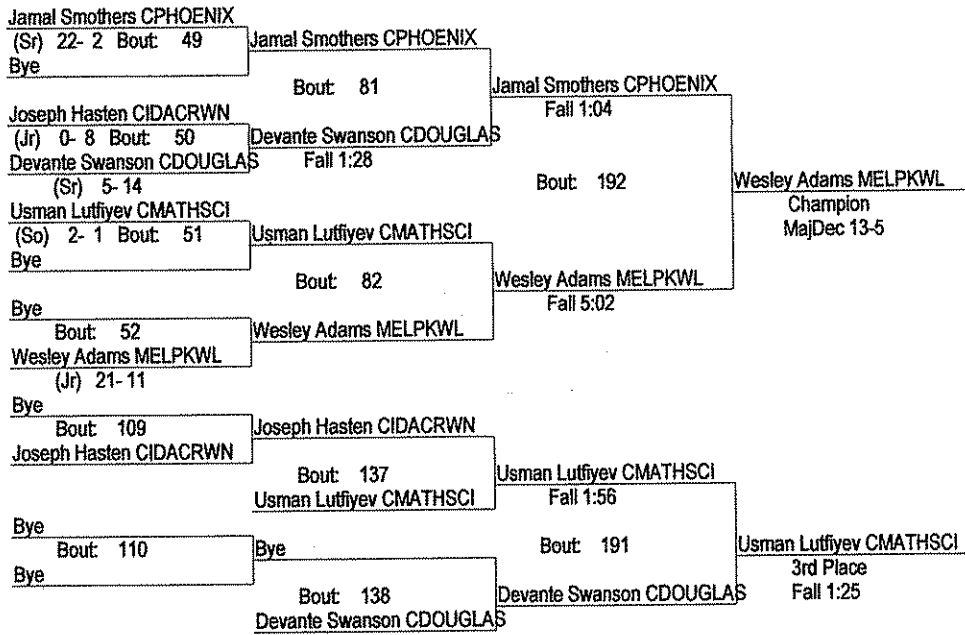

February 6, 2010

189

- Place Winners -
- 1st Michael Tucker CPHOENIX (Sr) 3- 1
 - 2nd David McDermott WESTMONT(Fr) 9- 7
 - 3rd Gabe Michael CIDACRWN (So) 2- 6
 - 4th Ryan Adolfsen MELPKWL (Jr) 3-20

IHSA Class A Individual Regional At Walther Lutheran

February 6, 2010

215

- Place Winners -
- 1st Wesley Adams MELPKWL (Jr) 23- 11
 - 2nd Jamal Smothers CPHOENIX (Sr) 23- 3
 - 3rd Usman Lutfiyev CMATHSCI (So) 4- 2
 - 4th Devante Swanson CDOUGLAS(Sr) 6- 16