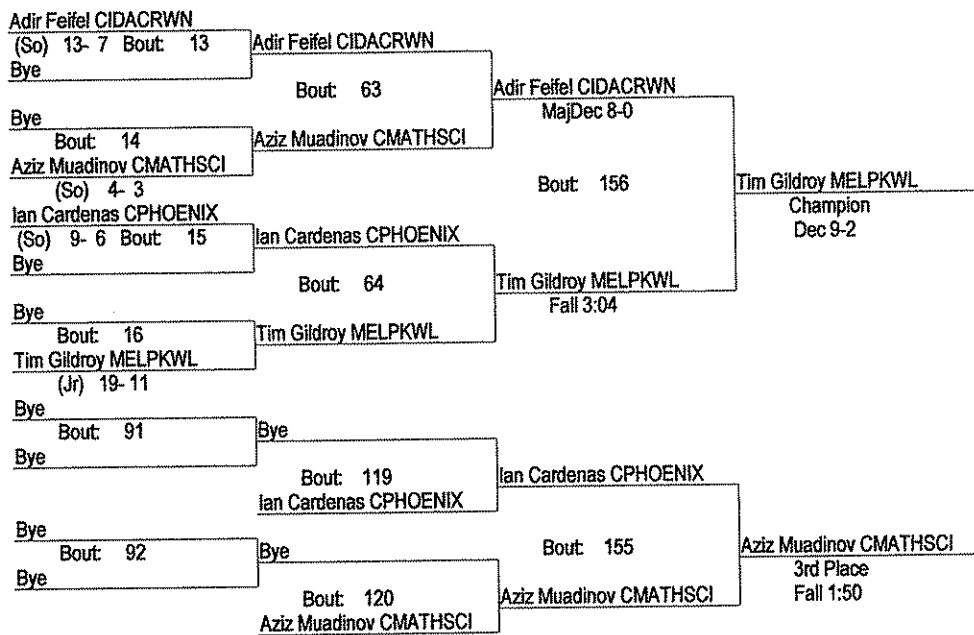

IHSA Class A Individual Regional At Walther Lutheran

February 6, 2010

125

- Place Winners -

- 1st Tim Gildroy MELPKWL (Jr) 21- 11
- 2nd Adir Feifel CIDACRWN (So) 14- 8
- 3rd Aziz Muadinov CMATHSCI (So) 5- 4
- 4th Ian Cardenas CPHOENIX (So) 9- 8