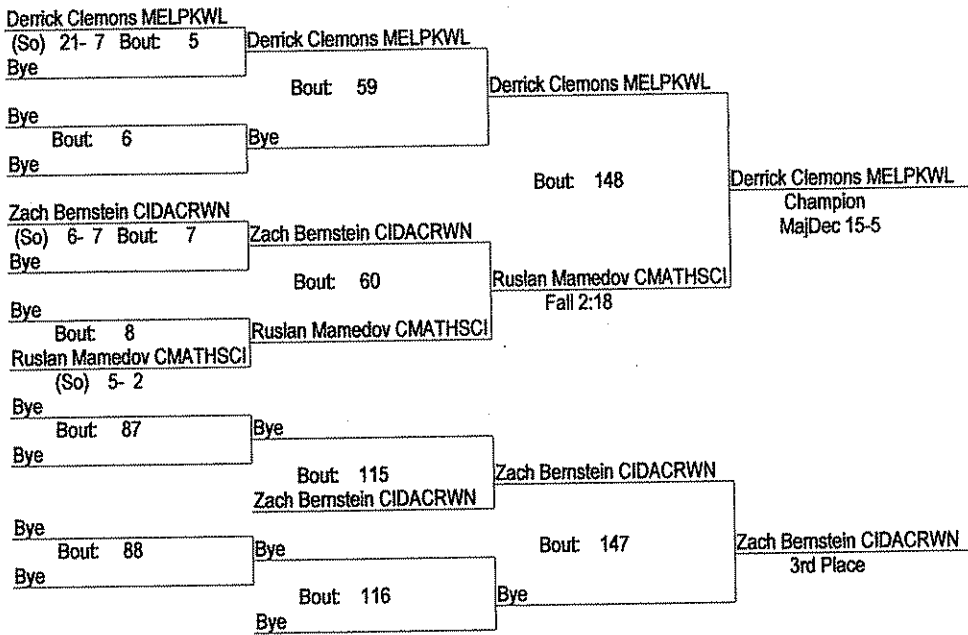

IHSA Class A Individual Regional At Walther Lutheran

February 6, 2010

112

1. Place Winners -
2. 1st Derrick Clemons MELPKWL (So) 22- 7
   - 2nd Ruslan Mamedov CMATHSCI (So) 6- 3
   - 3rd Zach Bernstein CIDACRWN (So) 6- 8
   - 4th Bye