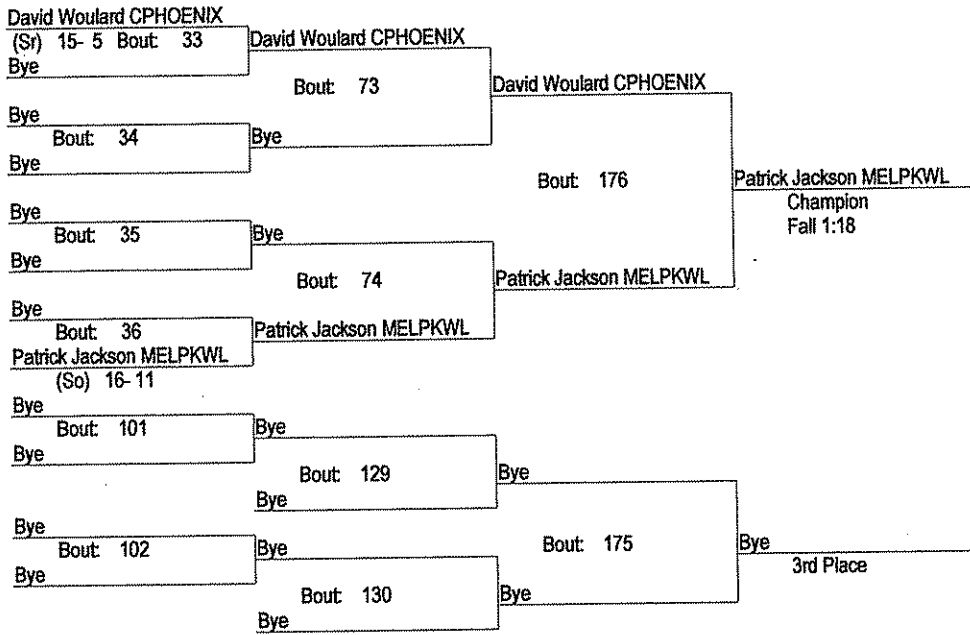

IHSA Class A Individual Regional At Walther Lutheran

February 6, 2010

152

- Place Winners -
1st Patrick Jackson MELPKWL (So) 17- 11
2nd David Woulard CPHOENIX (Sr) 15- 6
3rd Bye
4th Bye