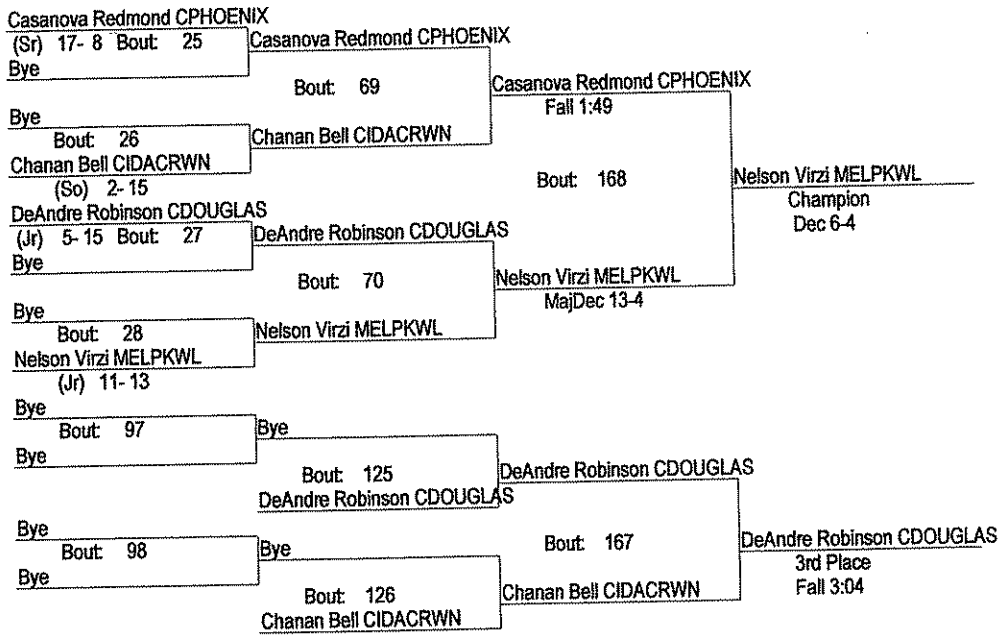

IHSA Class A Individual Regional At Walther Lutheran

February 6, 2010

140

- Place Winners -

- 1st Nelson Virzi MELPKWL (Jr) 13- 13
- 2nd Casanova Redmond CPHOENIX (Sr) 18- 9
- 3rd DeAndre Robinson CDOUGLAS (Jr) 6- 16
- 4th Chanan Bell CIDACRWN (So) 2- 17