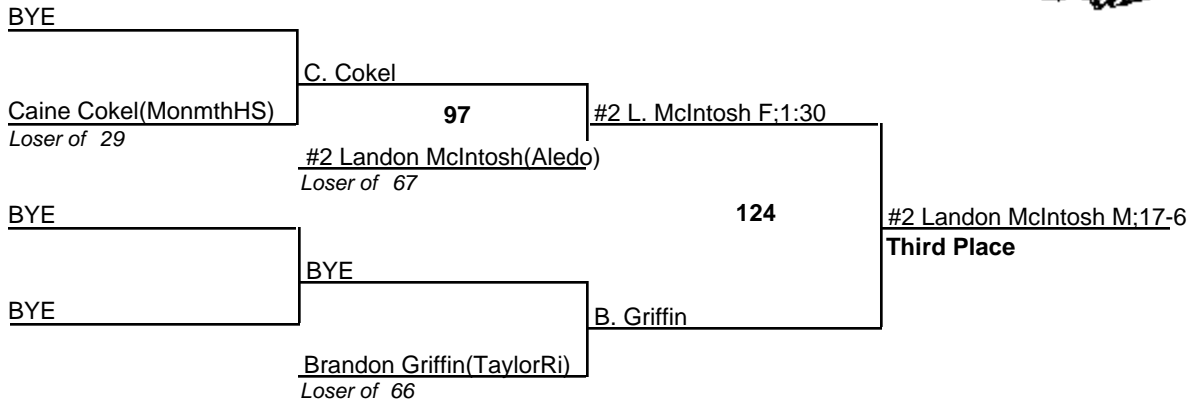

2010 IHSA Regional - Sherrard HS

171

6 February 2010