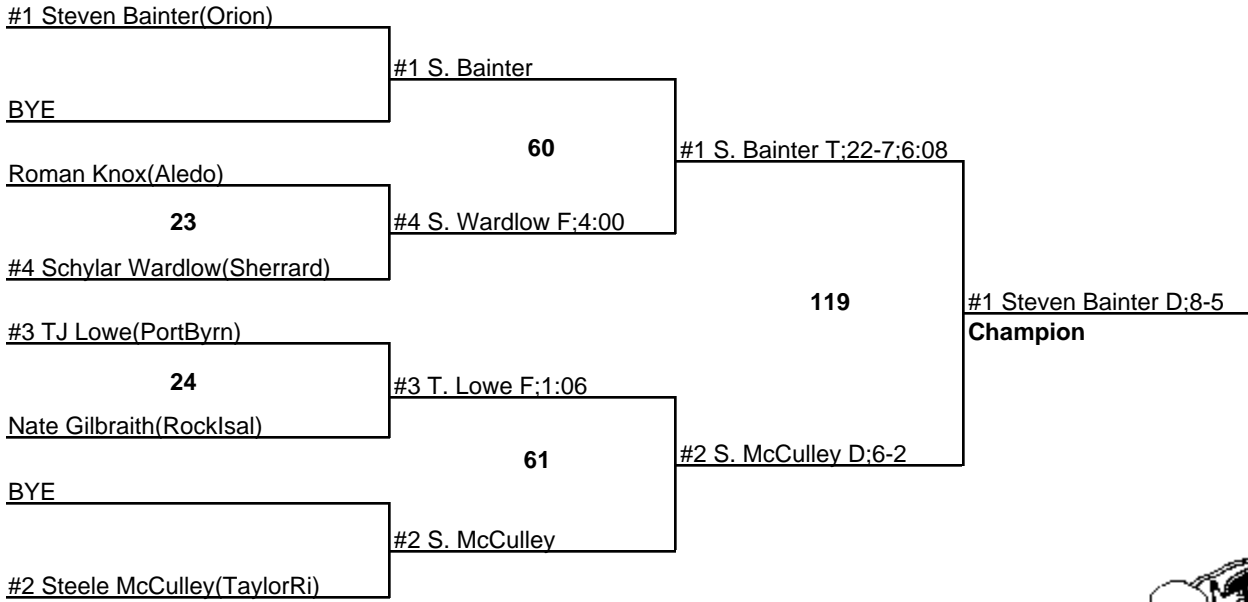

2010 IHSA Regional - Sherrard HS

152

6 February 2010