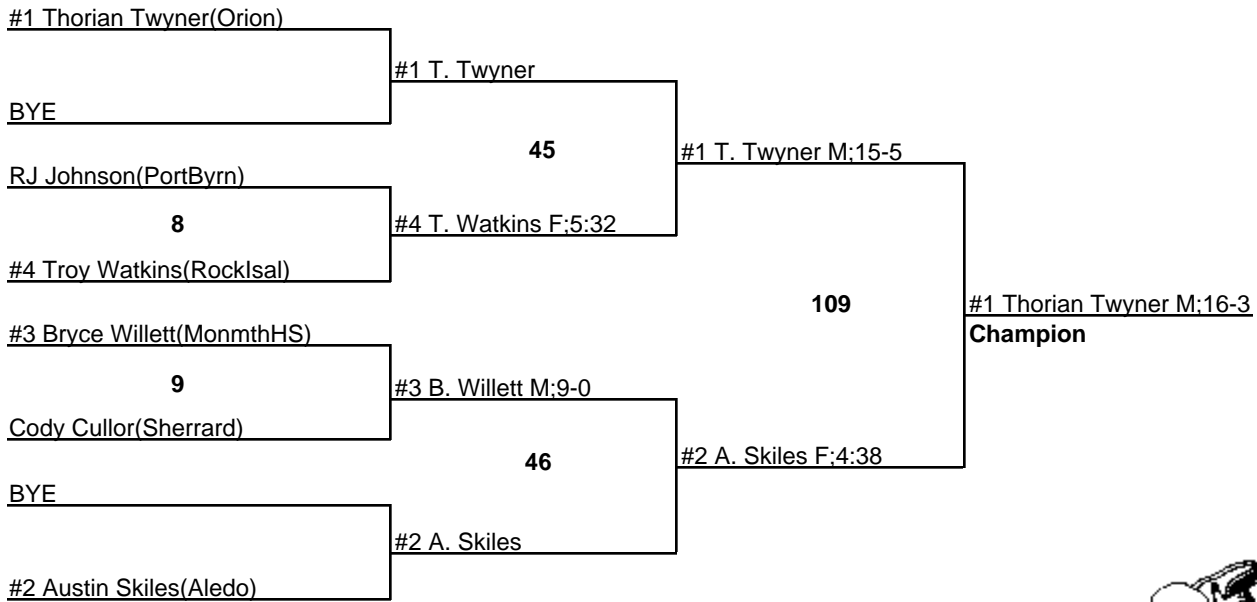

2010 IHSA Regional - Sherrard HS

125

6 February 2010