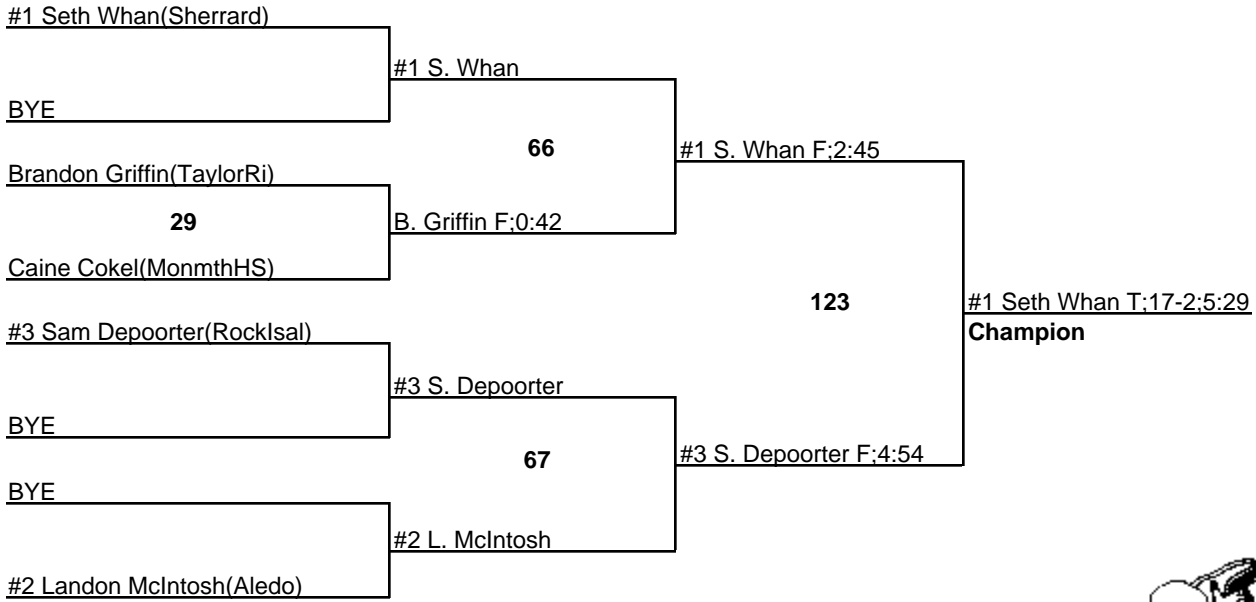

2010 IHSA Regional - Sherrard HS

171

6 February 2010