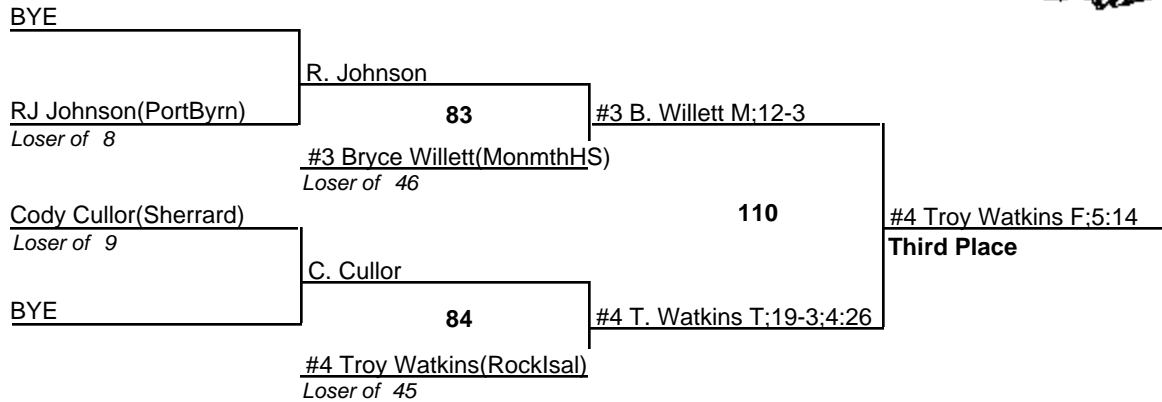

2010 IHSA Regional - Sherrard HS

125

6 February 2010