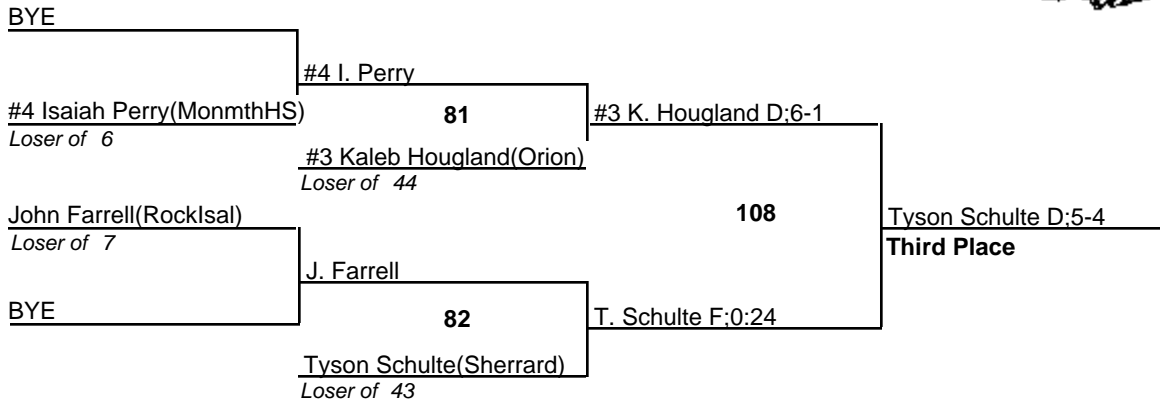

2010 IHSA Regional - Sherrard HS

119

6 February 2010