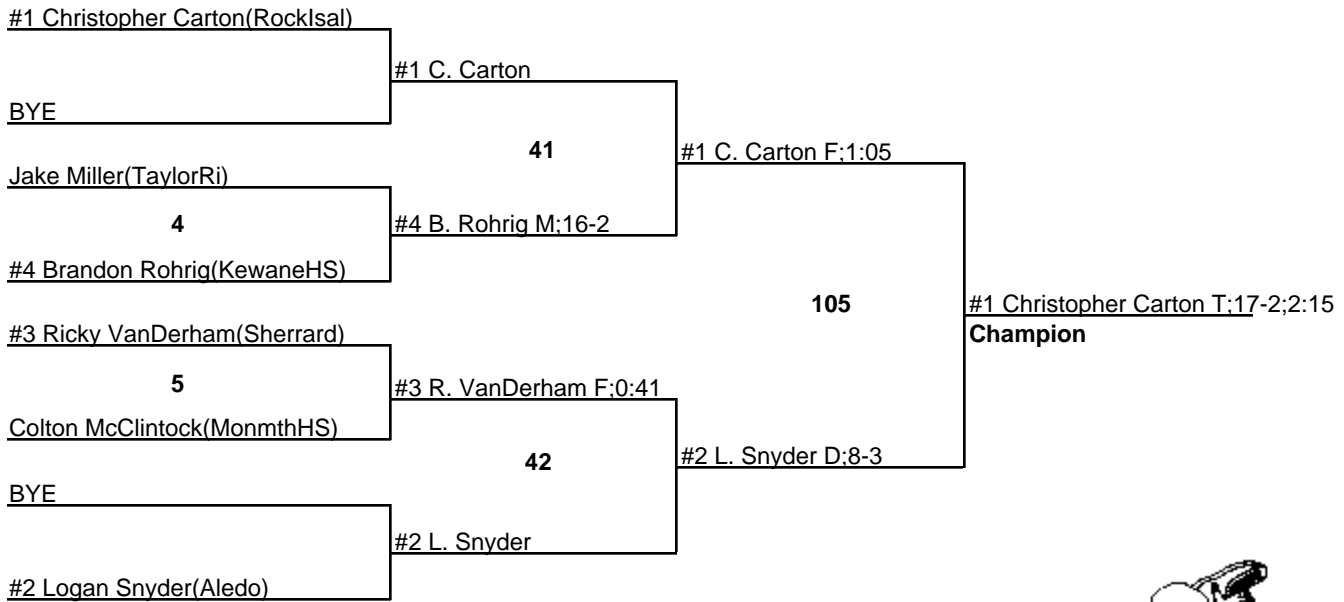

2010 IHSA Regional - Sherrard HS

103

6 February 2010

2010 IHSA Regional - Sherrard HS

112

6 February 2010

2010 IHSA Regional - Sherrard HS

119