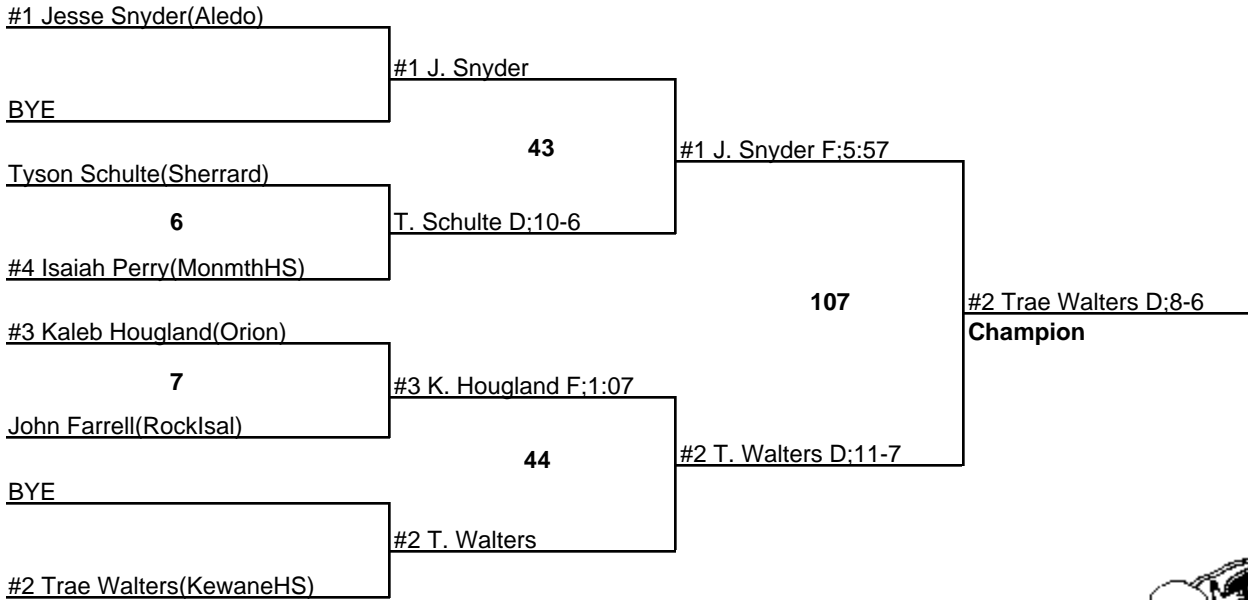

2010 IHSA Regional - Sherrard HS

119

6 February 2010