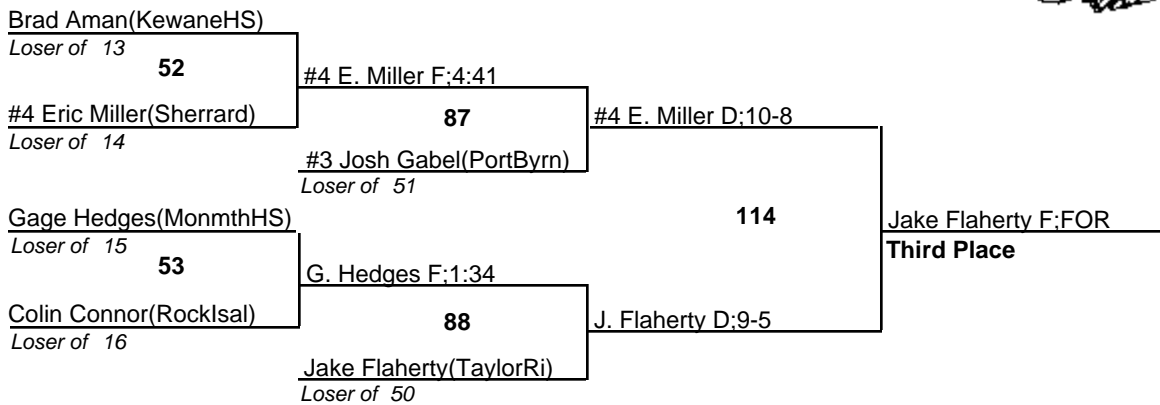

2010 IHSA Regional - Sherrard HS

135

6 February 2010