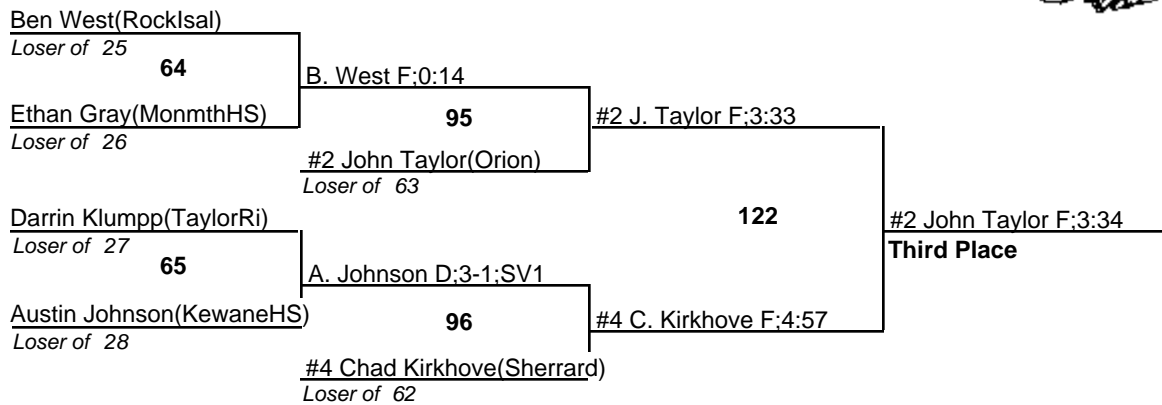

2010 IHSA Regional - Sherrard HS

152

6 February 2010

2010 IHSA Regional - Sherrard HS

160

6 February 2010

2010 IHSA Regional - Sherrard HS

189