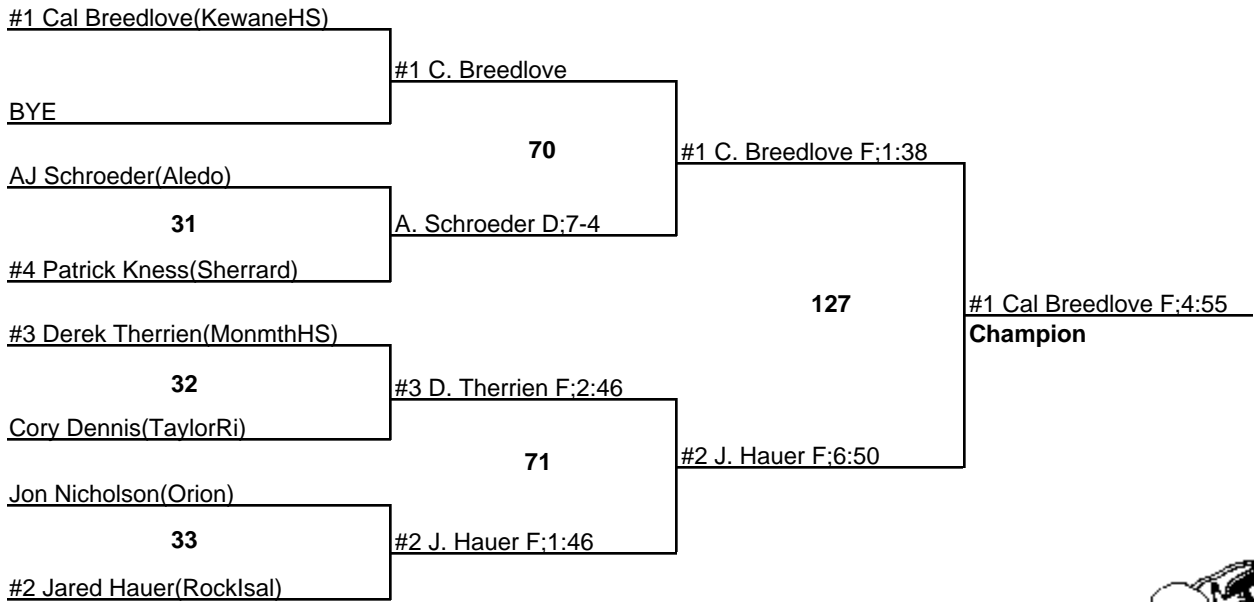

2010 IHSA Regional - Sherrard HS

215

6 February 2010