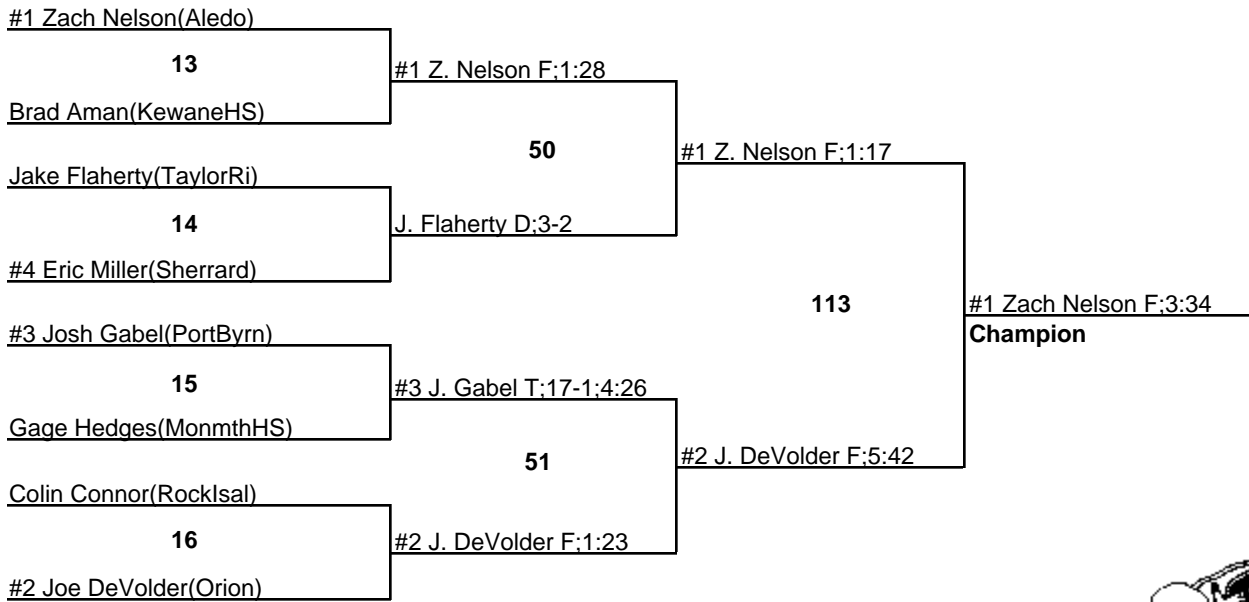

2010 IHSA Regional - Sherrard HS

135

6 February 2010