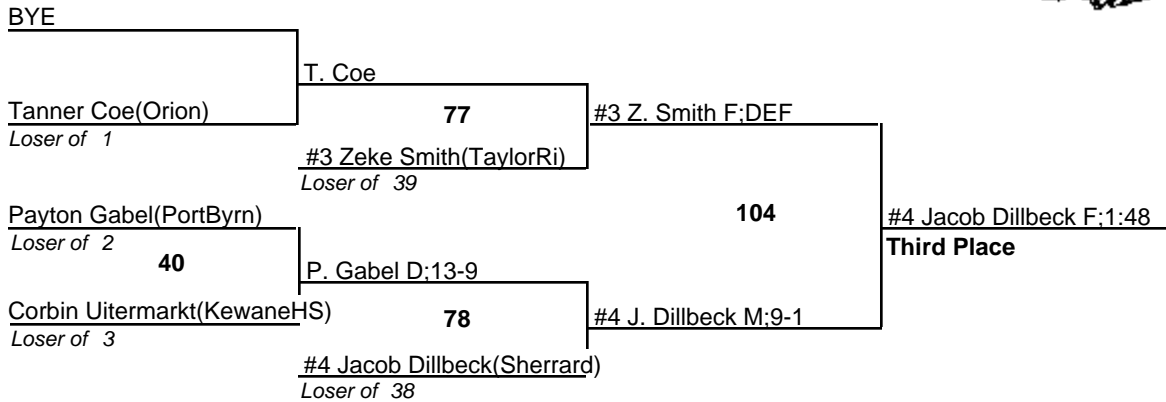

2010 IHSA Regional - Sherrard HS

Team Standings

Plc	Score	School	CH	WB	1	2	3	4
1	171.5	Sherrard	0	0	2	1	3	7
2	159.0	Aledo Mercer Co	0	0	2	5	2	0
3	152.0	Rock Island - Alleman	0	0	3	3	2	0
4	131.0	Orion HS	0	0	3	1	3	1
5	84.0	Taylor Ridge - Rockridge	0	0	1	1	1	4
6	83.0	Kewanee HS	0	0	2	0	2	1
7	79.5	Port Byron - Riverdale	0	0	1	2	1	0
8	30.0	Monmouth - M Roseville	0	0	0	1	0	1

2010 IHSA Regional - Sherrard HS

103

6 February 2010