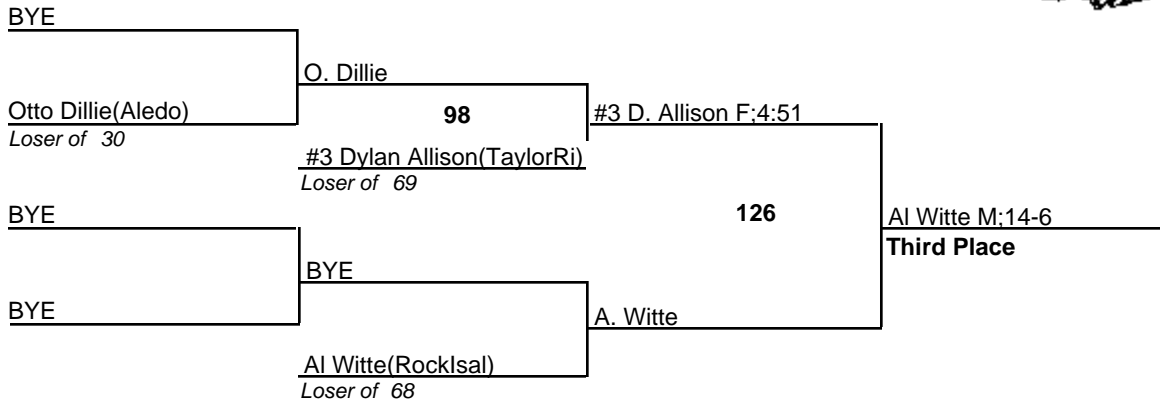

2010 IHSA Regional - Sherrard HS

189

6 February 2010