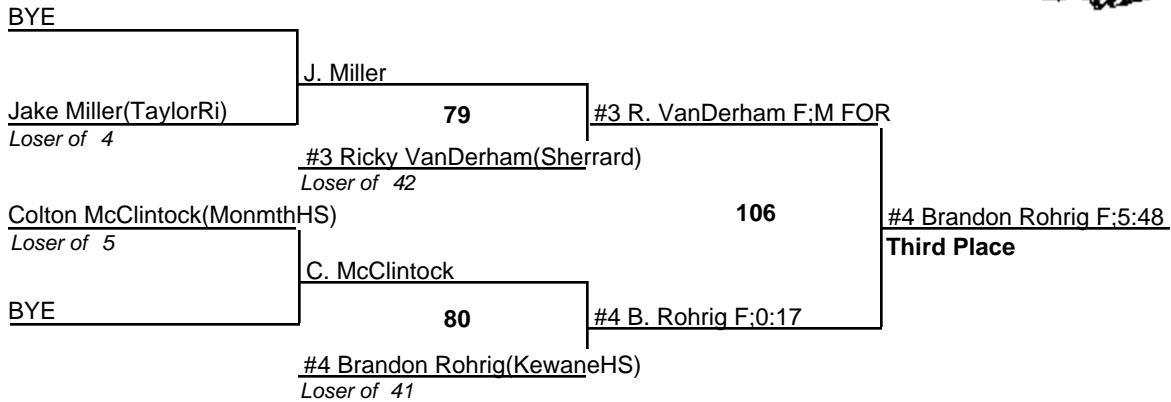

2010 IHSA Regional - Sherrard HS

103

6 February 2010

2010 IHSA Regional - Sherrard HS

112

6 February 2010

2010 IHSA Regional - Sherrard HS

119