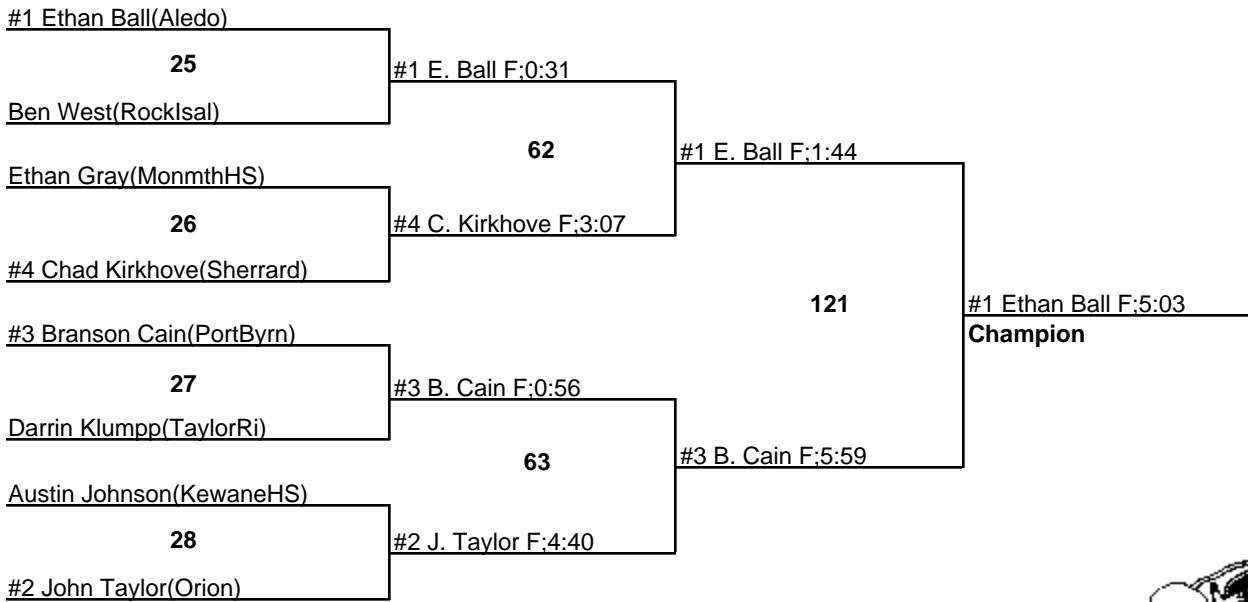

2010 IHSA Regional - Sherrard HS

152

6 February 2010

2010 IHSA Regional - Sherrard HS

160

6 February 2010

2010 IHSA Regional - Sherrard HS

171