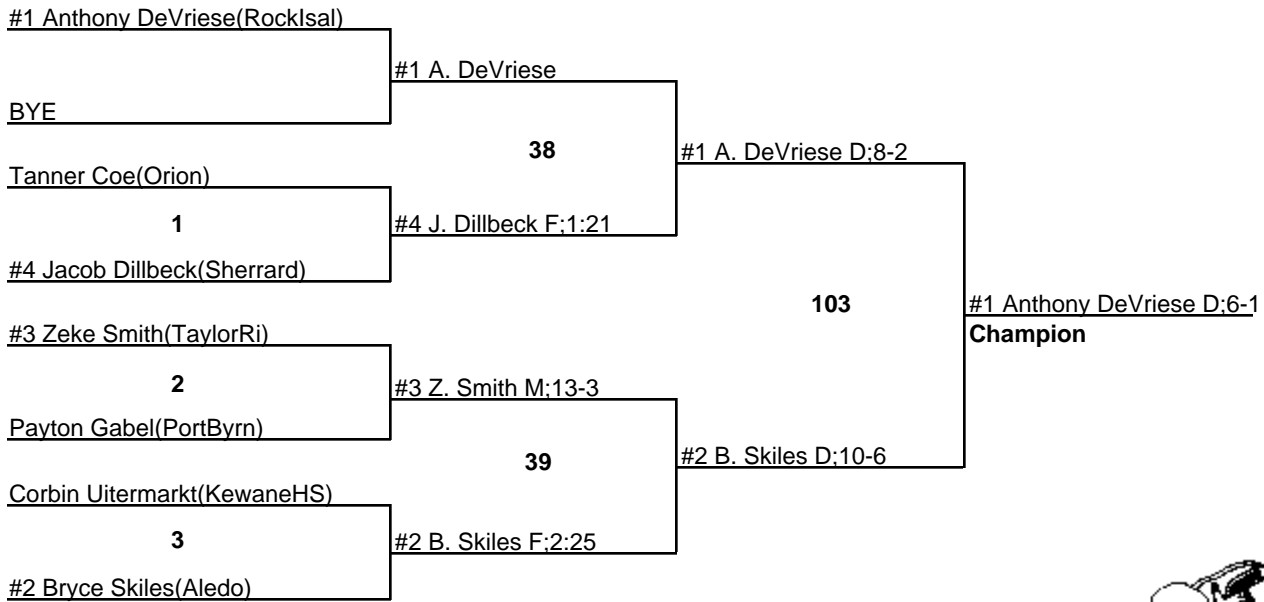

2010 IHSA Regional - Sherrard HS

Team Standings

Plc	Score	School	CH	WB	1	2	3	4
1	171.5	Sherrard	0	0	2	1	3	7
2	159.0	Aledo Mercer Co	0	0	2	5	2	0
3	152.0	Rock Island - Alleman	0	0	3	3	2	0
4	131.0	Orion HS	0	0	3	1	3	1
5	84.0	Taylor Ridge - Rockridge	0	0	1	1	1	4
6	83.0	Kewanee HS	0	0	2	0	2	1
7	79.5	Port Byron - Riverdale	0	0	1	2	1	0
8	30.0	Monmouth - M Roseville	0	0	0	1	0	1

2010 IHSA Regional - Sherrard HS

103

6 February 2010