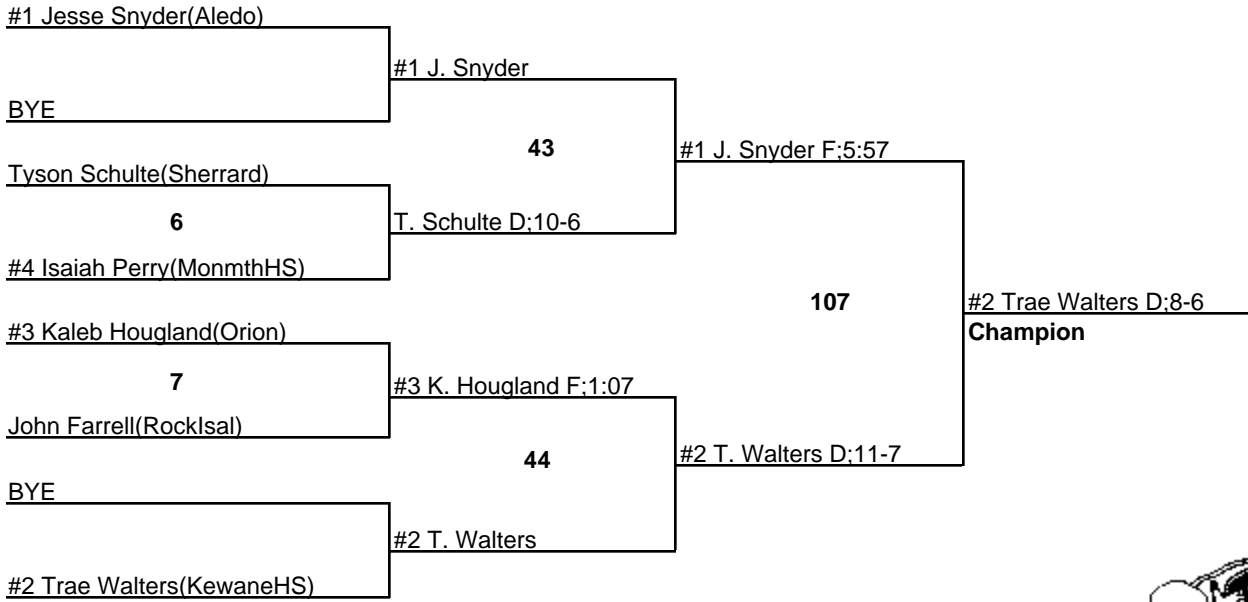

2010 IHSA Regional - Sherrard HS

119

6 February 2010