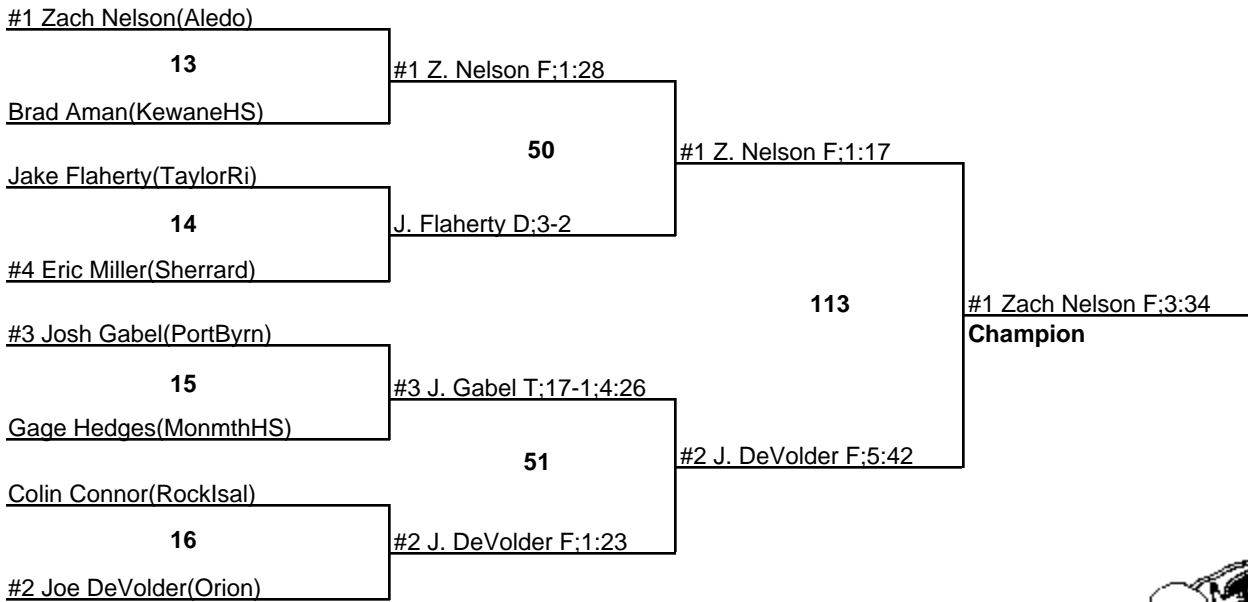

2010 IHSA Regional - Sherrard HS

135

6 February 2010