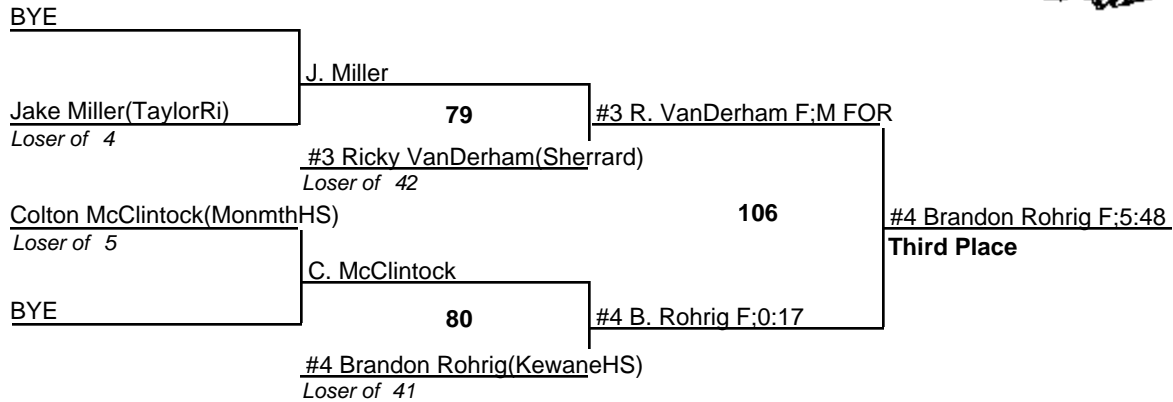

2010 IHSA Regional - Sherrard HS

103

6 February 2010

2010 IHSA Regional - Sherrard HS

112

6 February 2010

2010 IHSA Regional - Sherrard HS

119