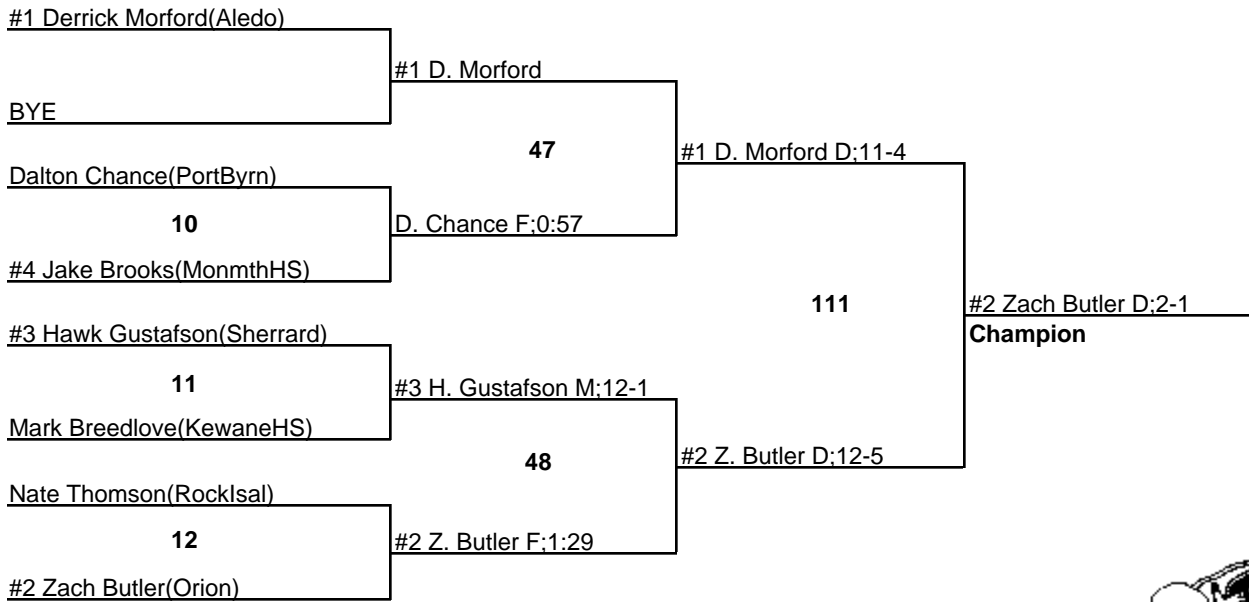

6 February 2010

2010 IHSA Regional - Sherrard HS

125

6 February 2010

2010 IHSA Regional - Sherrard HS

130

6 February 2010

2010 IHSA Regional - Sherrard HS