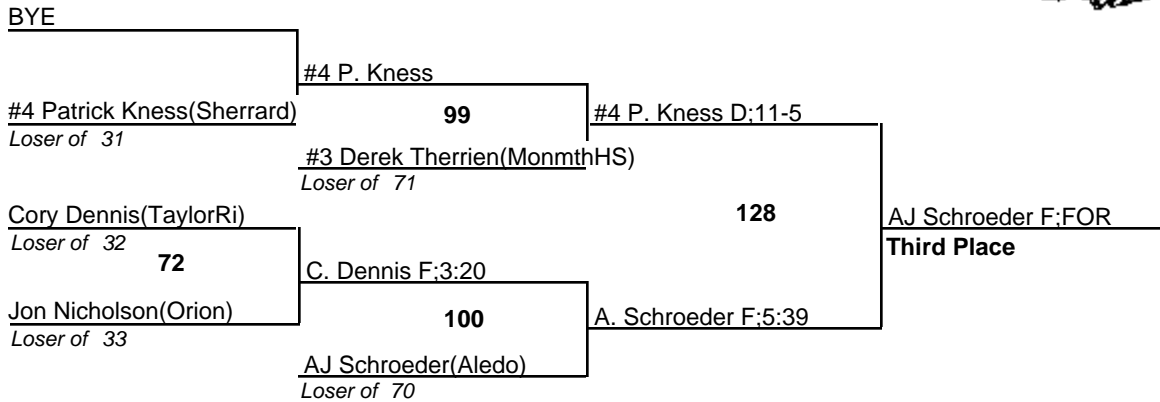

6 February 2010

2010 IHSA Regional - Sherrard HS

189

6 February 2010

2010 IHSA Regional - Sherrard HS

215

6 February 2010

2010 IHSA Regional - Sherrard HS