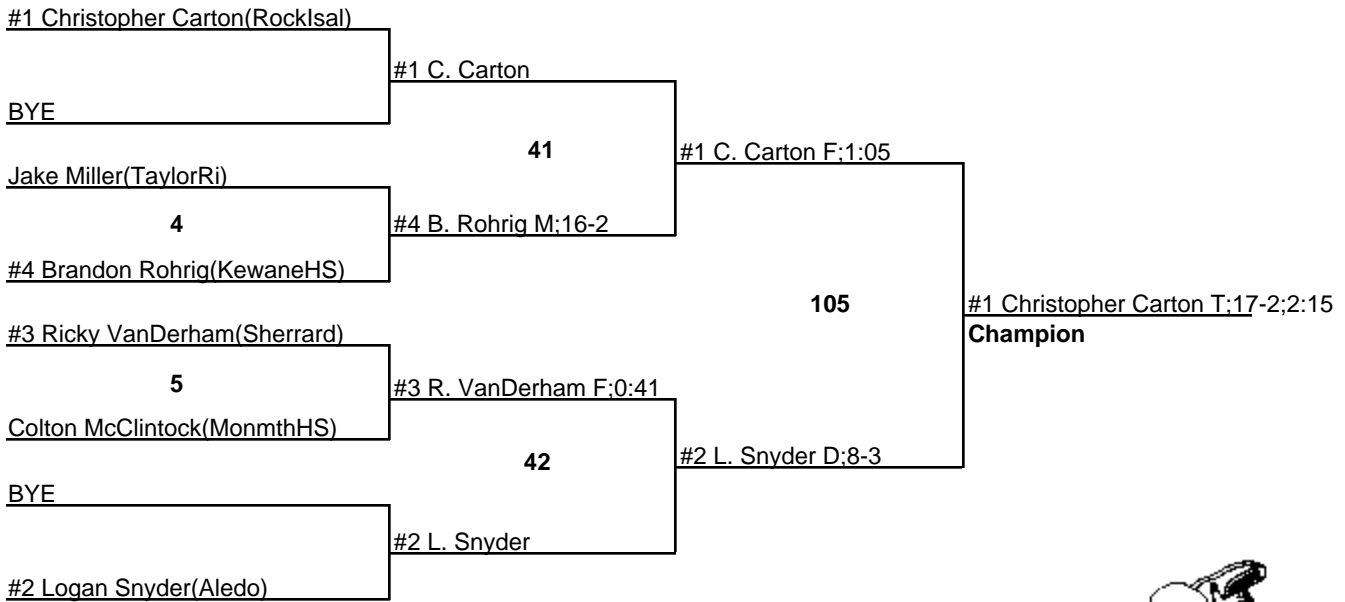

2010 IHSA Regional - Sherrard HS

103

6 February 2010

2010 IHSA Regional - Sherrard HS

112

6 February 2010

2010 IHSA Regional - Sherrard HS

119