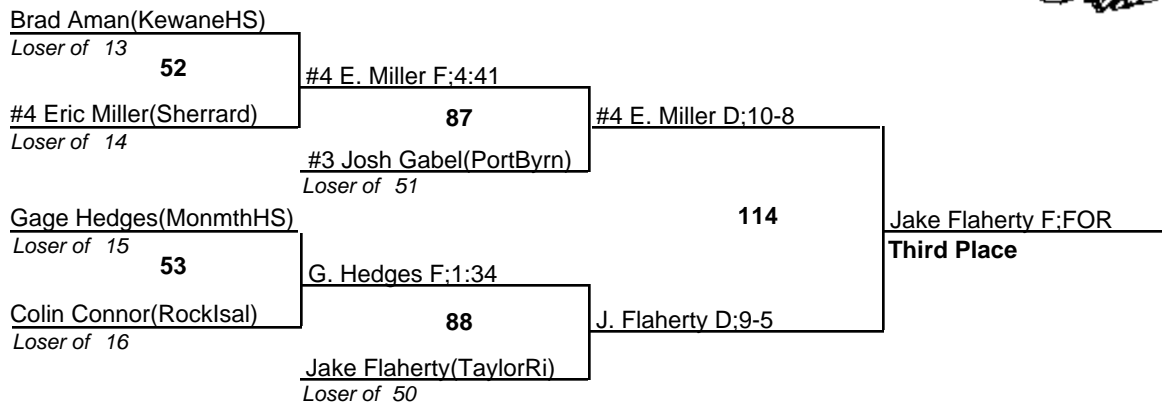

2010 IHSA Regional - Sherrard HS

135

6 February 2010