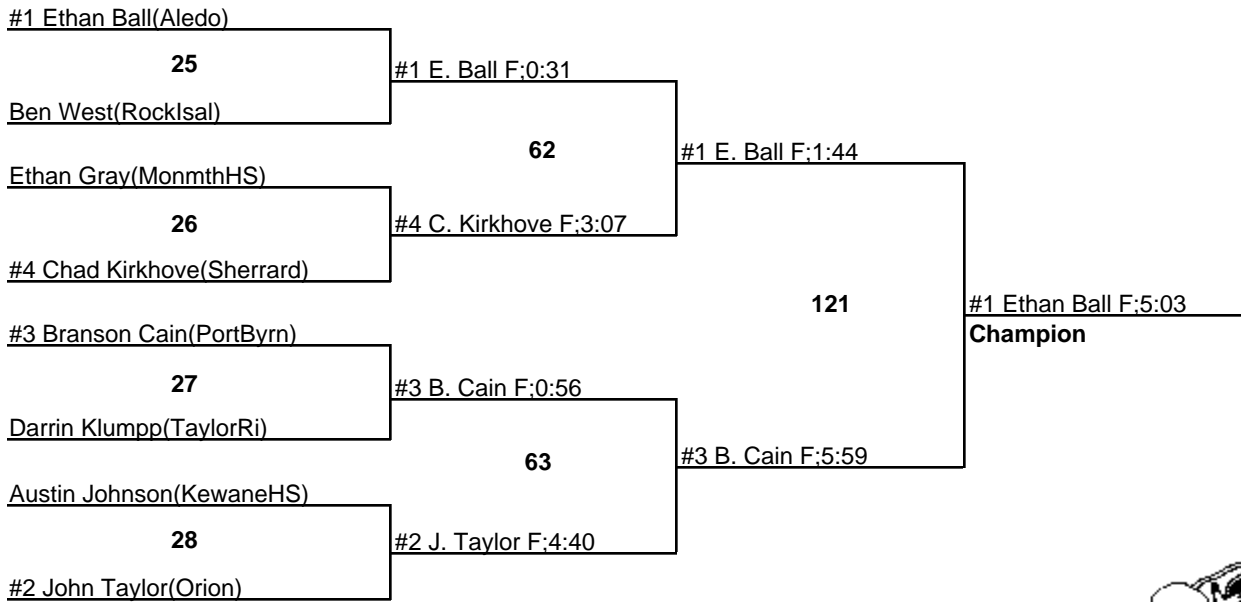

2010 IHSA Regional - Sherrard HS

152

6 February 2010

2010 IHSA Regional - Sherrard HS

160

6 February 2010

2010 IHSA Regional - Sherrard HS

189