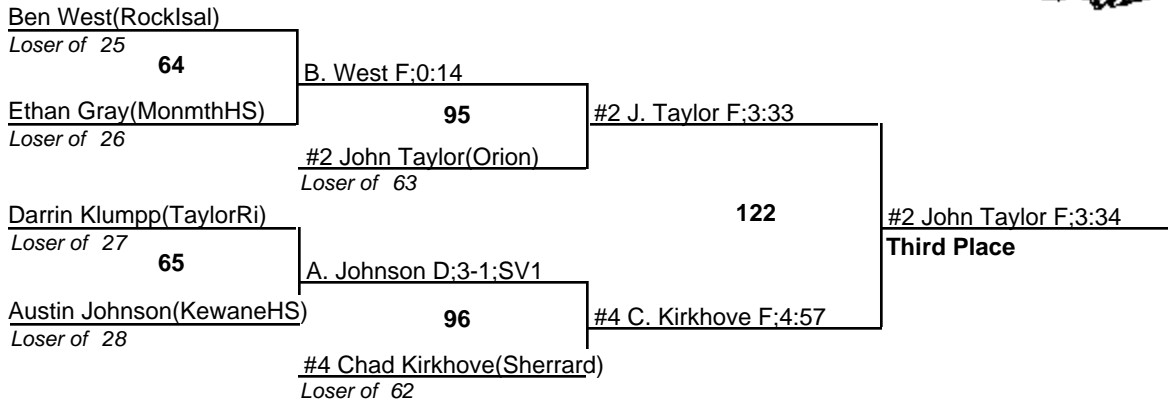

2010 IHSA Regional - Sherrard HS

152

6 February 2010

2010 IHSA Regional - Sherrard HS

160

6 February 2010

2010 IHSA Regional - Sherrard HS

171