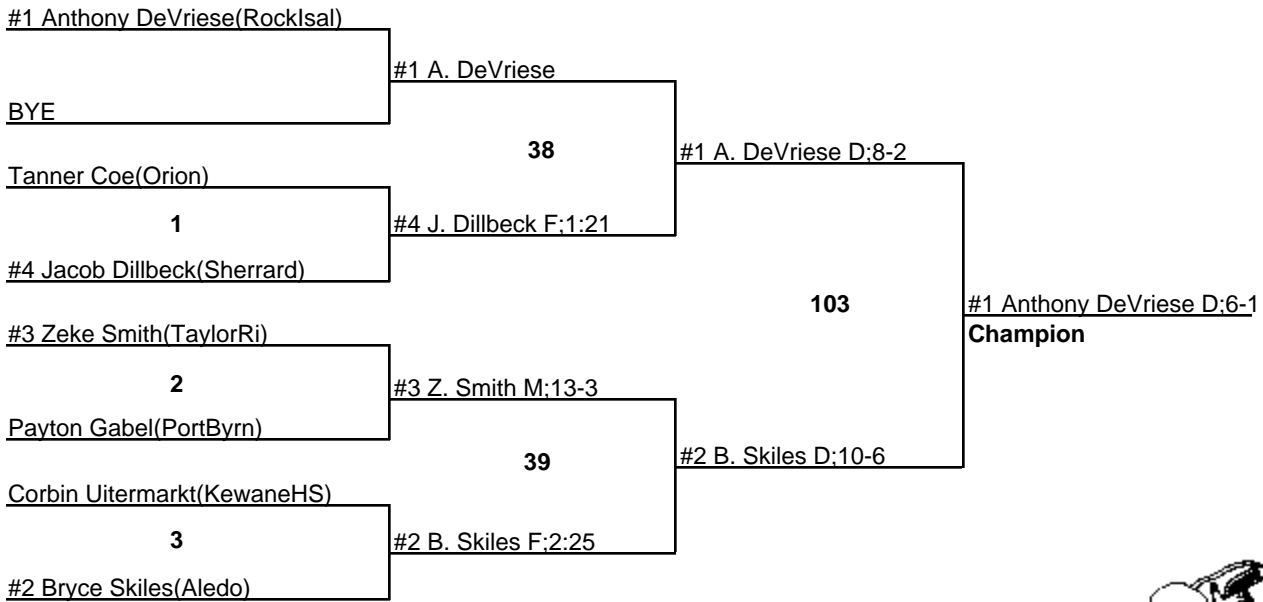

2010 IHSA Regional - Sherrard HS

Team Standings

Plc	Score	School	CH	WB	1	2	3	4
1	171.5	Sherrard	0	0	2	1	3	7
2	159.0	Aledo Mercer Co	0	0	2	5	2	0
3	152.0	Rock Island - Alleman	0	0	3	3	2	0
4	131.0	Orion HS	0	0	3	1	3	1
5	84.0	Taylor Ridge - Rockridge	0	0	1	1	1	4
6	83.0	Kewanee HS	0	0	2	0	2	1
7	79.5	Port Byron - Riverdale	0	0	1	2	1	0
8	30.0	Monmouth - M Roseville	0	0	0	1	0	1

2010 IHSA Regional - Sherrard HS

103

6 February 2010