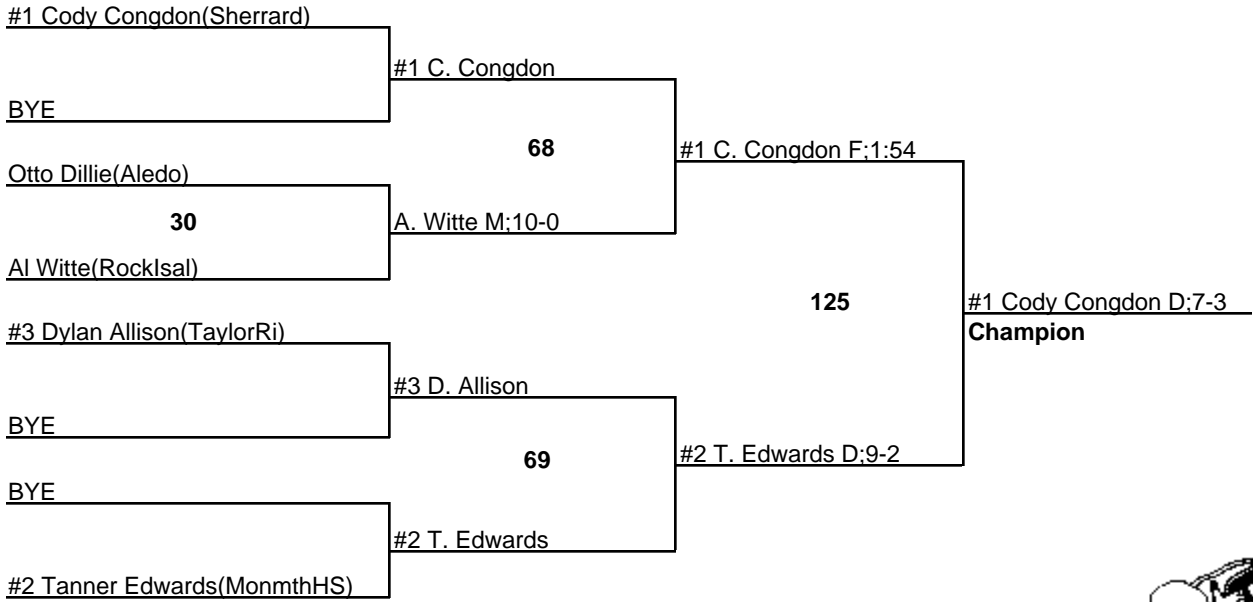

2010 IHSA Regional - Sherrard HS

189

6 February 2010