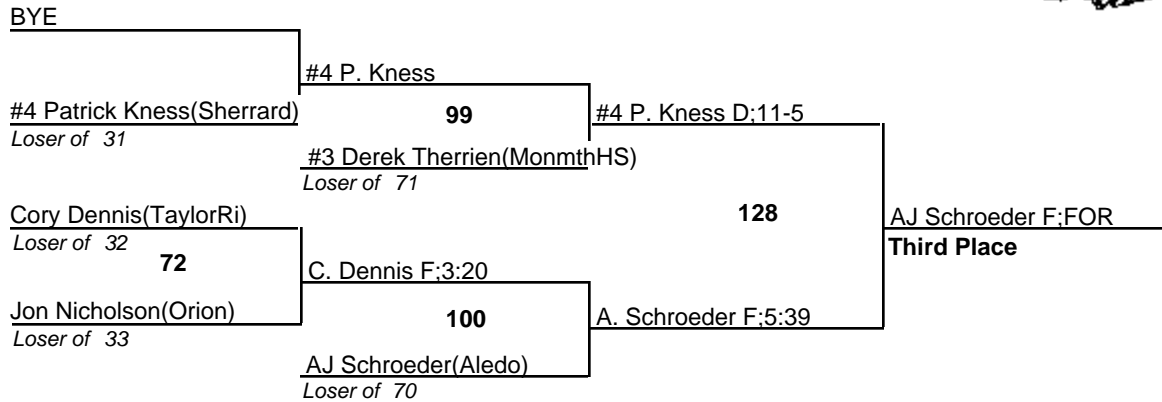

2010 IHSA Regional - Sherrard HS

215

6 February 2010