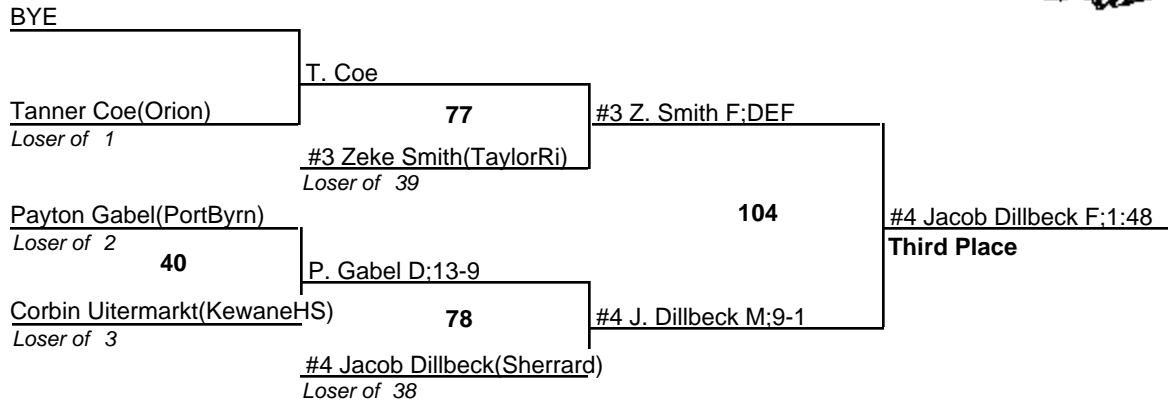

2010 IHSA Regional - Sherrard HS

Team Standings

Plc	Score	School	CH	WB	1	2	3	4
1	171.5	Sherrard	0	0	2	1	3	7
2	159.0	Aledo Mercer Co	0	0	2	5	2	0
3	152.0	Rock Island - Alleman	0	0	3	3	2	0
4	131.0	Orion HS	0	0	3	1	3	1
5	84.0	Taylor Ridge - Rockridge	0	0	1	1	1	4
6	83.0	Kewanee HS	0	0	2	0	2	1
7	79.5	Port Byron - Riverdale	0	0	1	2	1	0
8	30.0	Monmouth - M Roseville	0	0	0	1	0	1

2010 IHSA Regional - Sherrard HS

103

6 February 2010