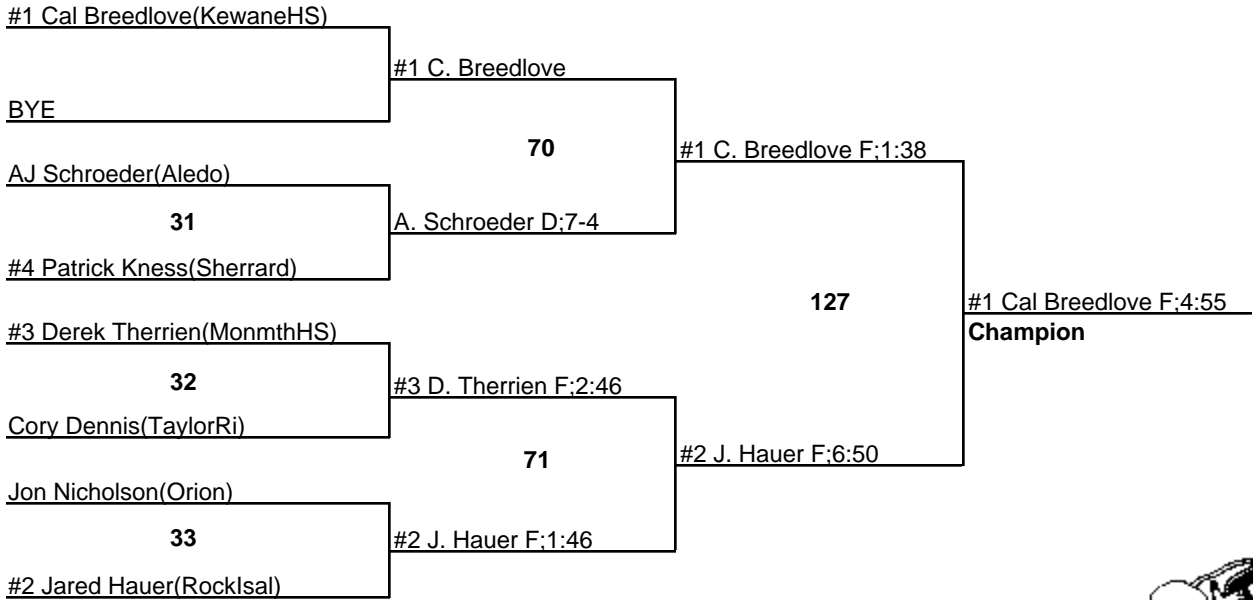

6 February 2010

2010 IHSA Regional - Sherrard HS

189

6 February 2010

2010 IHSA Regional - Sherrard HS

215

6 February 2010

2010 IHSA Regional - Sherrard HS