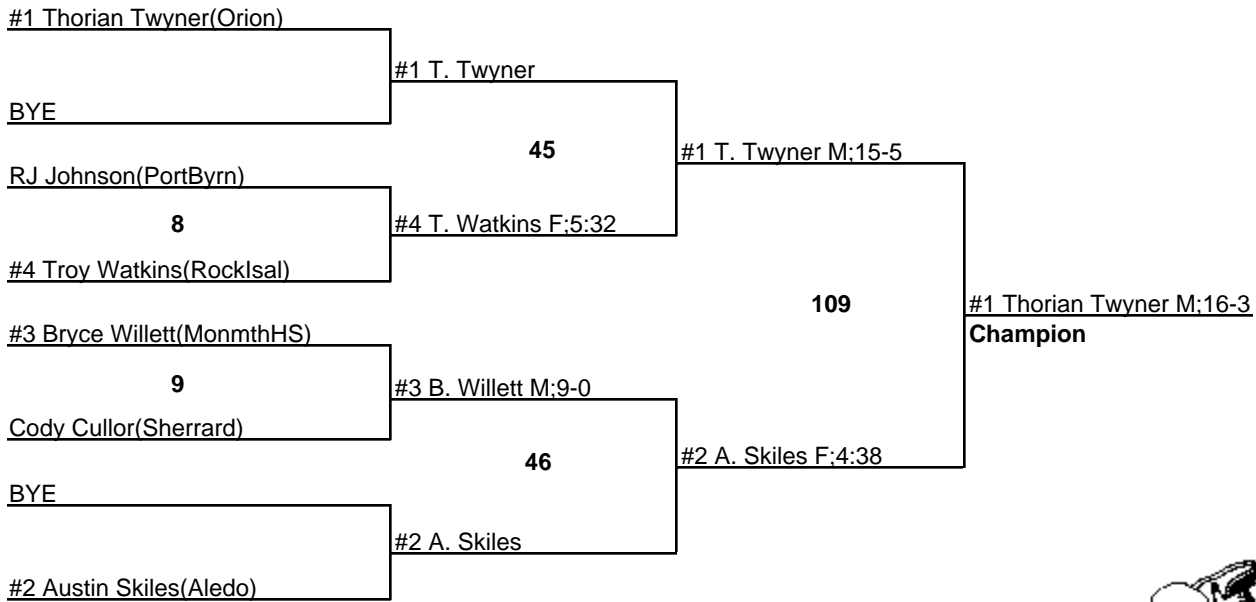

2010 IHSA Regional - Sherrard HS

125

6 February 2010