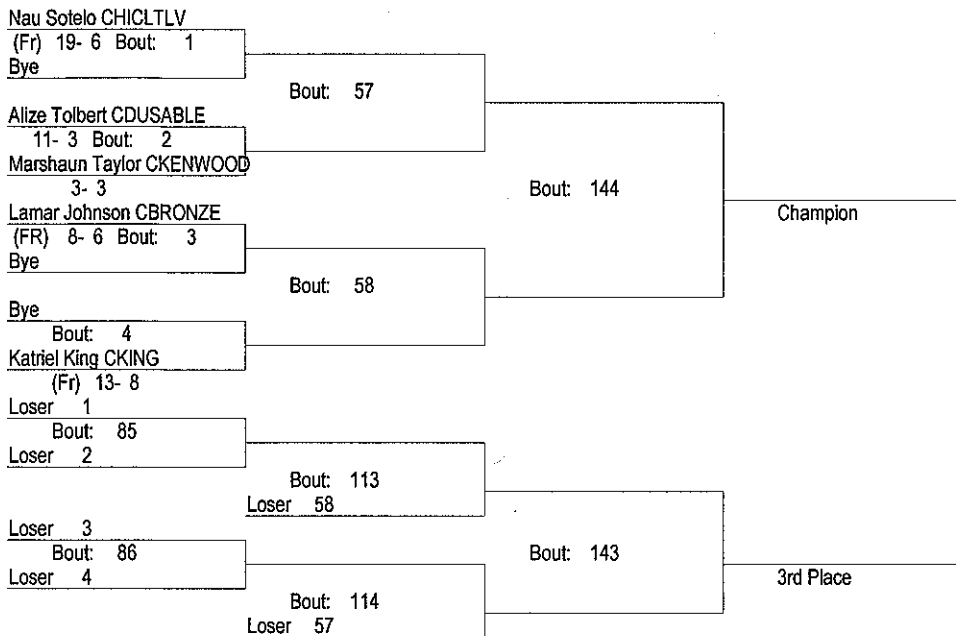

IHSA 2A King Regional

02/06/2010

103