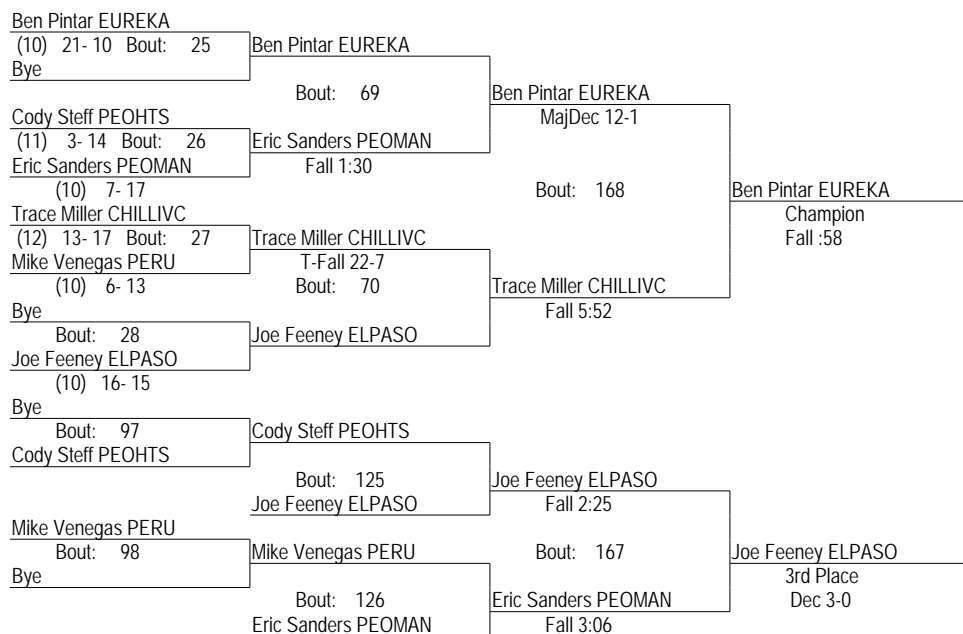

IHSA CLASS A 2010 REGIONAL

02/06/2010

140

1. Place Winners -
2. 1st Ben Pintar EUREKA (10) 23- 10
   - 2nd Trace Miller CHILLIVC (12) 15- 18
   - 3rd Joe Feeney ELPASO (10) 18- 16
   - 4th Eric Sanders PEOMAN (10) 9- 19