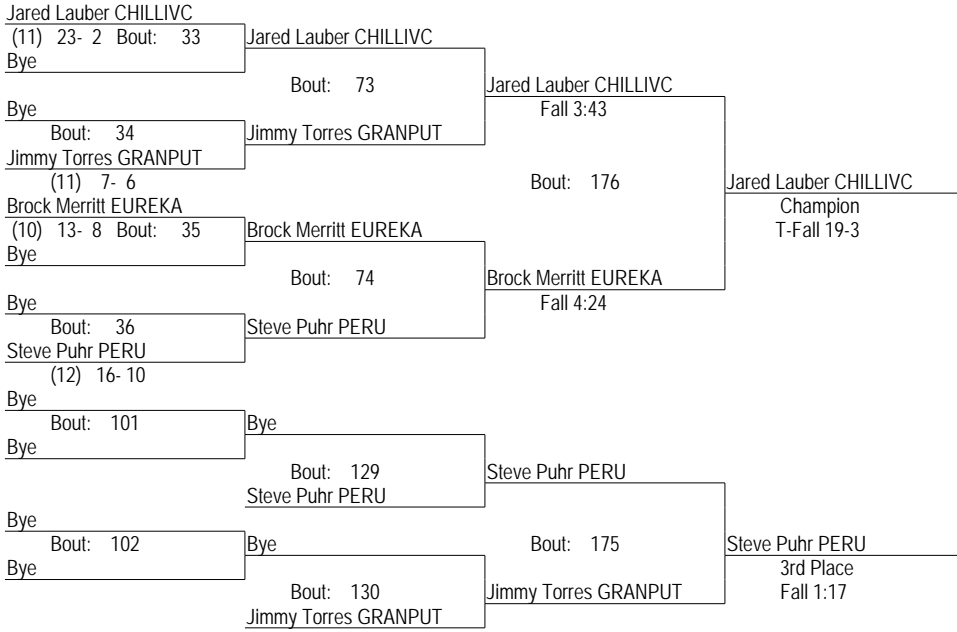

IHSA CLASS A 2010 REGIONAL

02/06/2010

152