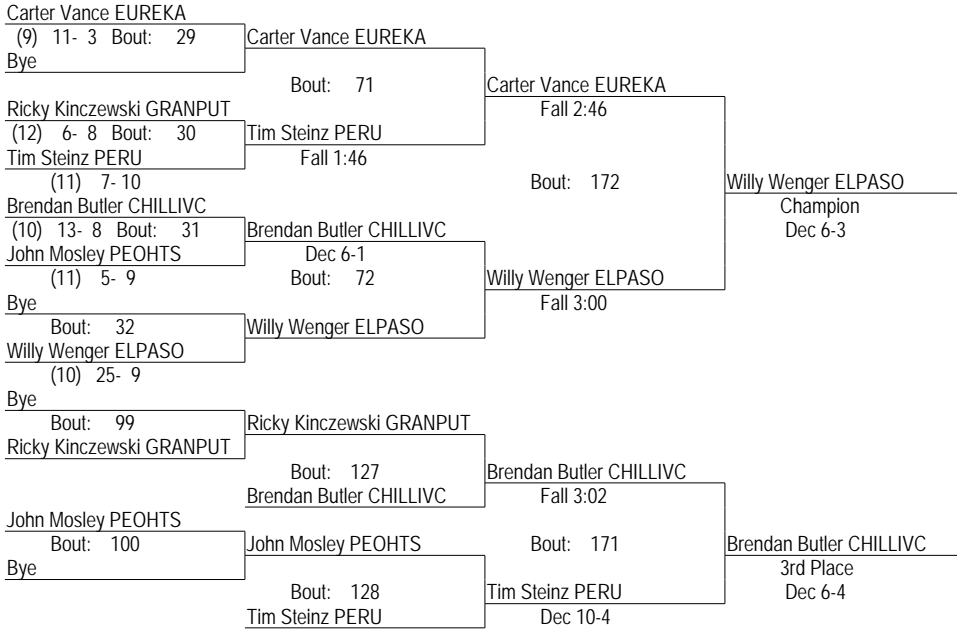

IHSA CLASS A 2010 REGIONAL

02/06/2010

145

1. Place Winners -
2. 1st Willy Wenger ELPASO (10) 27- 9
   - 2nd Carter Vance EUREKA (9) 12- 4
   - 3rd Brendan Butler CHILLIVC (10) 16- 9
   - 4th Tim Steinz PERU (11) 9- 12