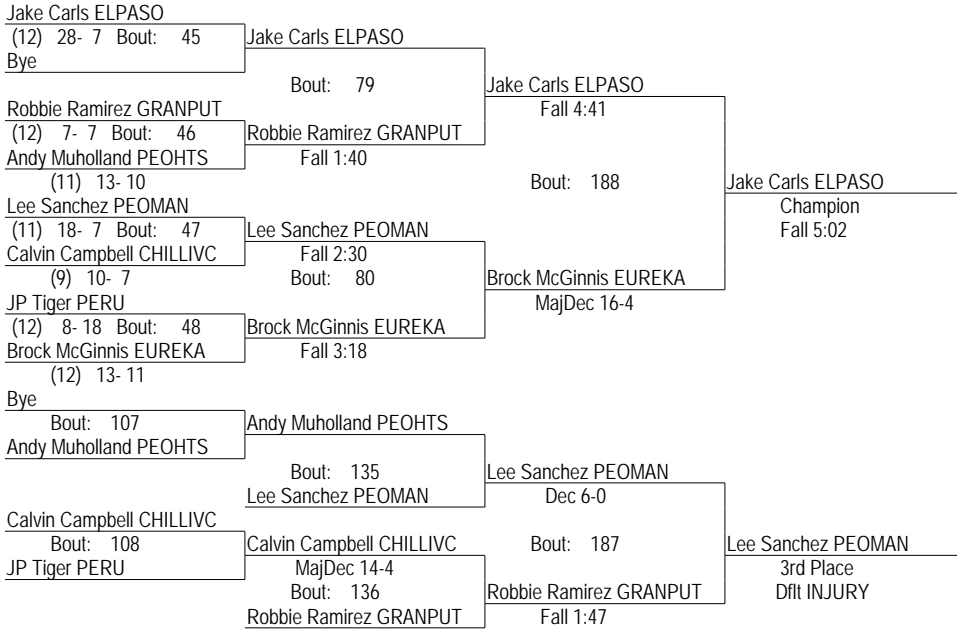

IHSA CLASS A 2010 REGIONAL

02/06/2010

189

- Place Winners -

- 1st Jake Carls ELPASO (12) 30- 7
- 2nd Brock McGinnis EUREKA (12) 15- 12
- 3rd Lee Sanchez PEOMAN (11) 21- 8
- 4th Robbie Ramirez GRANPUT (12) 9- 9