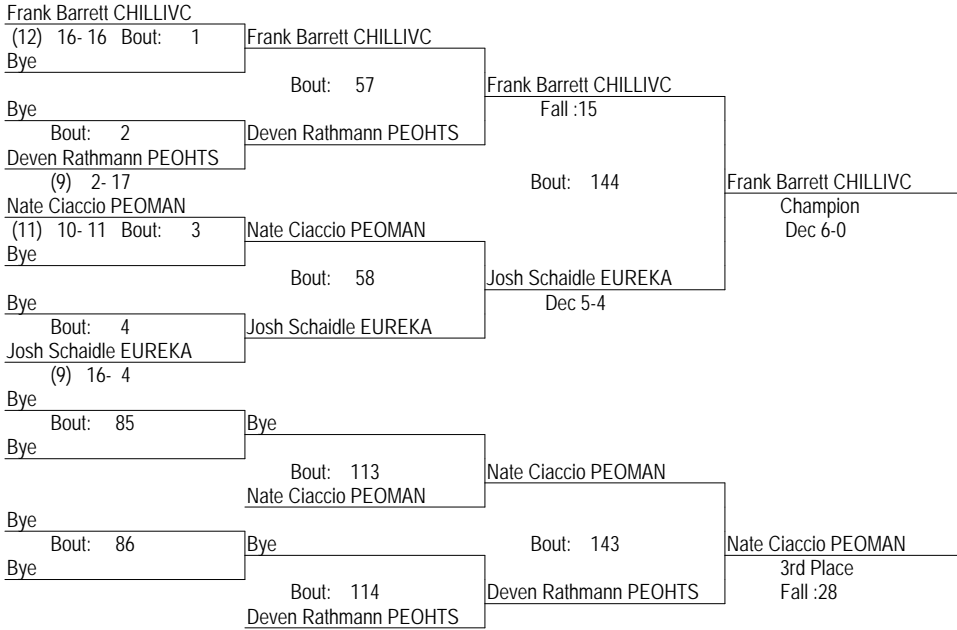

IHSA CLASS A 2010 REGIONAL

02/06/2010

103

- Place Winners -
- 1st Frank Barrett CHILLIVC (12) 18-16
 - 2nd Josh Schaidle EUREKA (9) 17-5
 - 3rd Nate Ciaccio PEOMAN (11) 11-12
 - 4th Deven Rathmann PEOHTS (9) 2-19