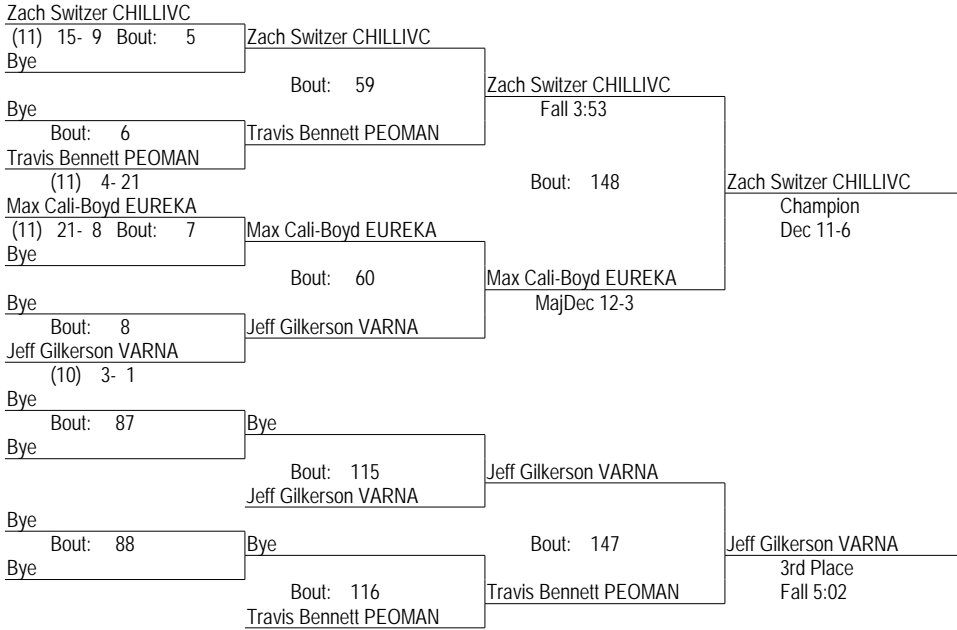

IHSA CLASS A 2010 REGIONAL

02/06/2010

112

- Place Winners -

- 1st Zach Switzer CHILLIVC (11) 17- 9
- 2nd Max Cali-Boyd EUREKA (11) 22- 9
- 3rd Jeff Gilkerson VARNA (10) 4- 2
- 4th Travis Bennett PEOMAN (11) 4- 23