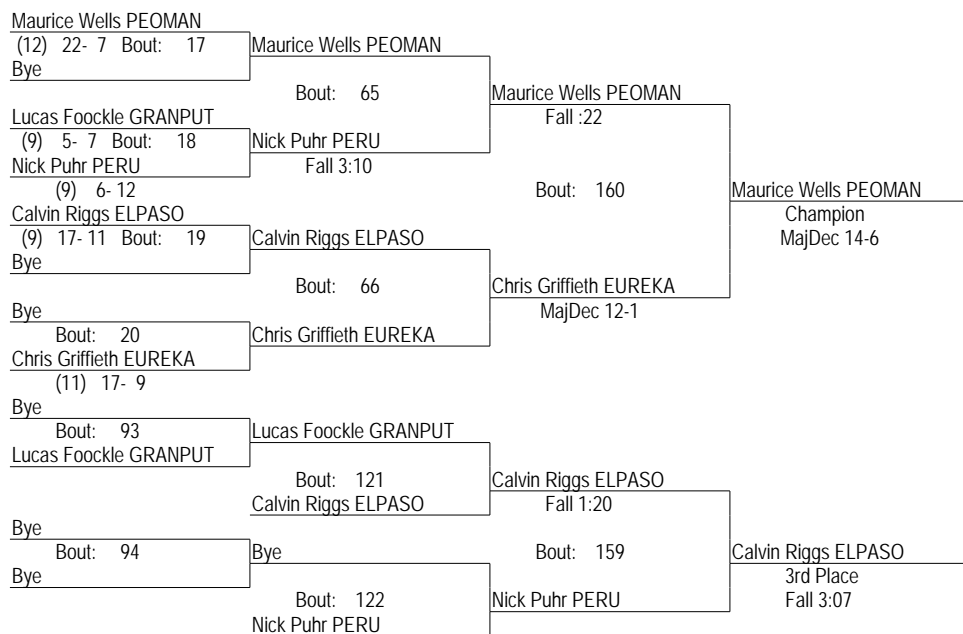

IHSA CLASS A 2010 REGIONAL

02/06/2010

130

- Place Winners -

- 1st Maurice Wells PEOMAN (12) 24- 7
- 2nd Chris Griffieth EUREKA (11) 18- 10
- 3rd Calvin Riggs ELPASO (9) 19- 12
- 4th Nick Puhr PERU (9) 7- 14