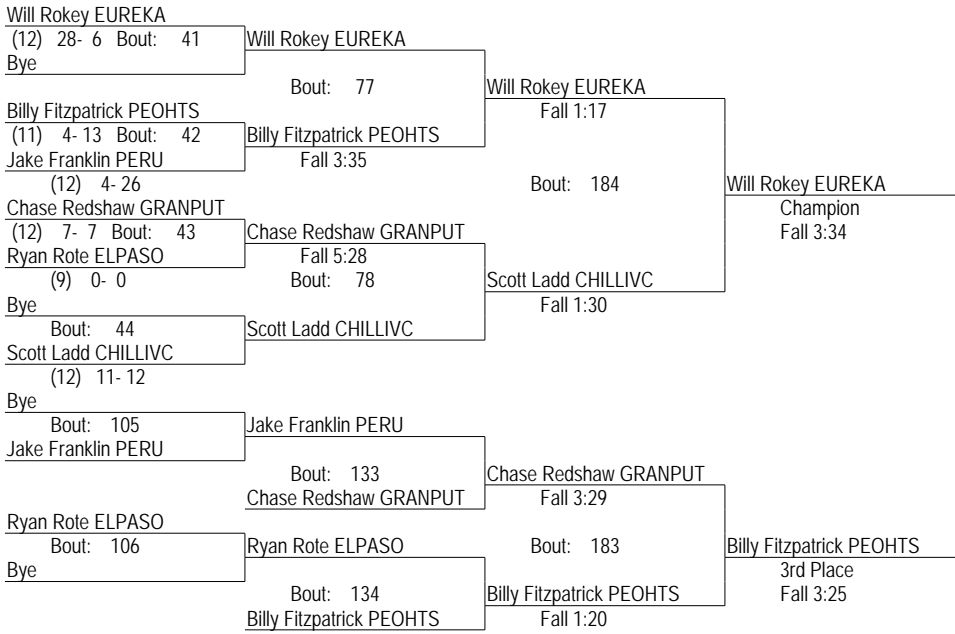

IHSA CLASS A 2010 REGIONAL

02/06/2010

171

- Place Winners -

- 1st Will Rokey EUREKA (12) 30- 6
- 2nd Scott Ladd CHILLIVC (12) 12- 13
- 3rd Billy Fitzpatrick PEOHTS (11) 7- 14
- 4th Chase Redshaw GRANPUT (12) 9- 9