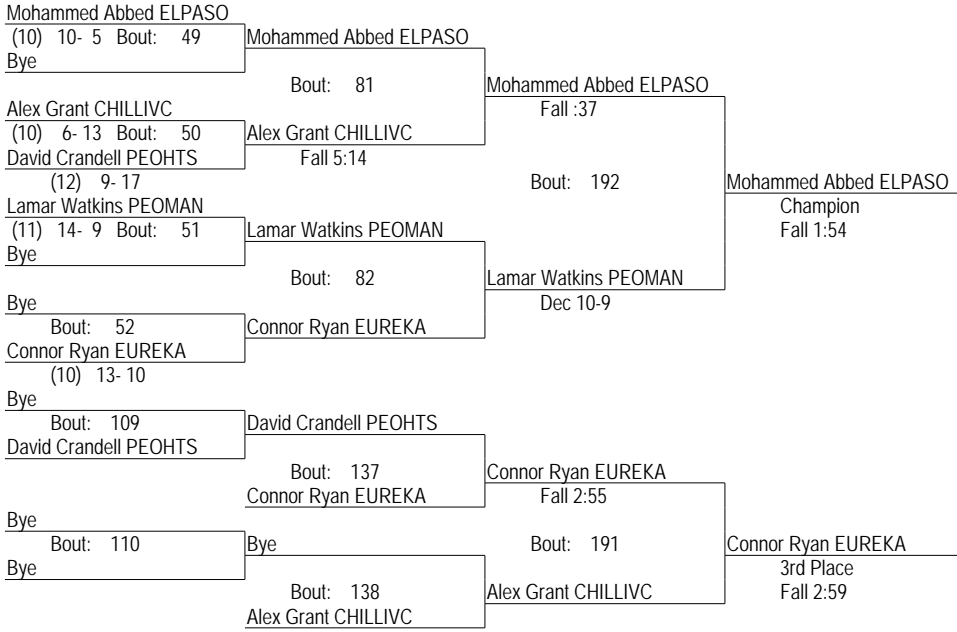

IHSA CLASS A 2010 REGIONAL

02/06/2010

189

- Place Winners -

- 1st Jake Carls ELPASO (12) 30- 7
- 2nd Brock McGinnis EUREKA (12) 15- 12
- 3rd Lee Sanchez PEOMAN (11) 21- 8
- 4th Robbie Ramirez GRANPUT (12) 9- 9

IHSA CLASS A 2010 REGIONAL

02/06/2010

215

- Place Winners -
- 1st Mohammed Abbed ELPASO (10) 12- 5
 - 2nd Lamar Watkins PEOMAN (11) 15- 10
 - 3rd Connor Ryan EUREKA (10) 15- 11
 - 4th Alex Grant CHILLIVC (10) 7- 15