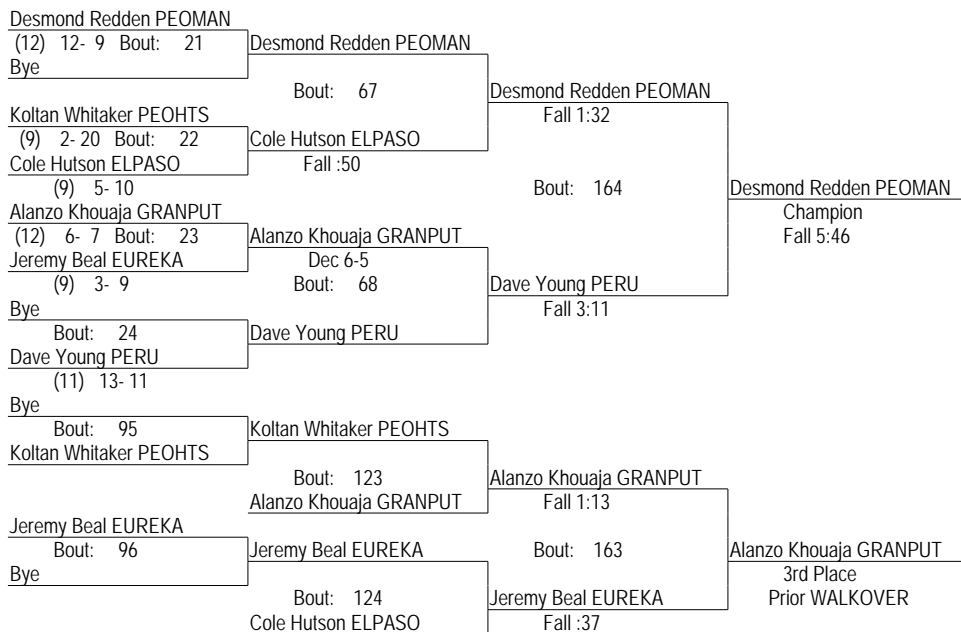

IHSA CLASS A 2010 REGIONAL

02/06/2010

135

- Place Winners -

1st Desmond Redden PEOMAN	(12) 14- 9
2nd Dave Young PERU	(11) 14- 12
3rd Alanzo Khouaja GRANPUT	(12) 9- 8
4th Jeremy Beal EUREKA	(9) 4- 11