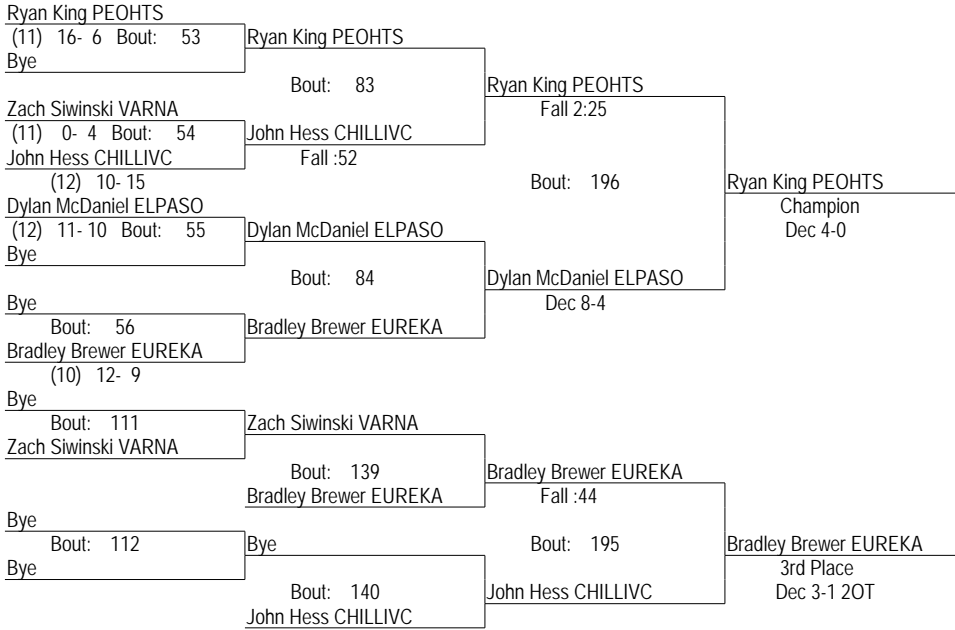

IHSA CLASS A 2010 REGIONAL

02/06/2010

285

1. Place Winners -
2. 1st Ryan King PEOHTS (11) 18- 6
   - 2nd Dylan McDaniel ELPASO (12) 12- 11
   - 3rd Bradley Brewer EUREKA (10) 14- 10
   - 4th John Hess CHILLIVC (12) 11- 17