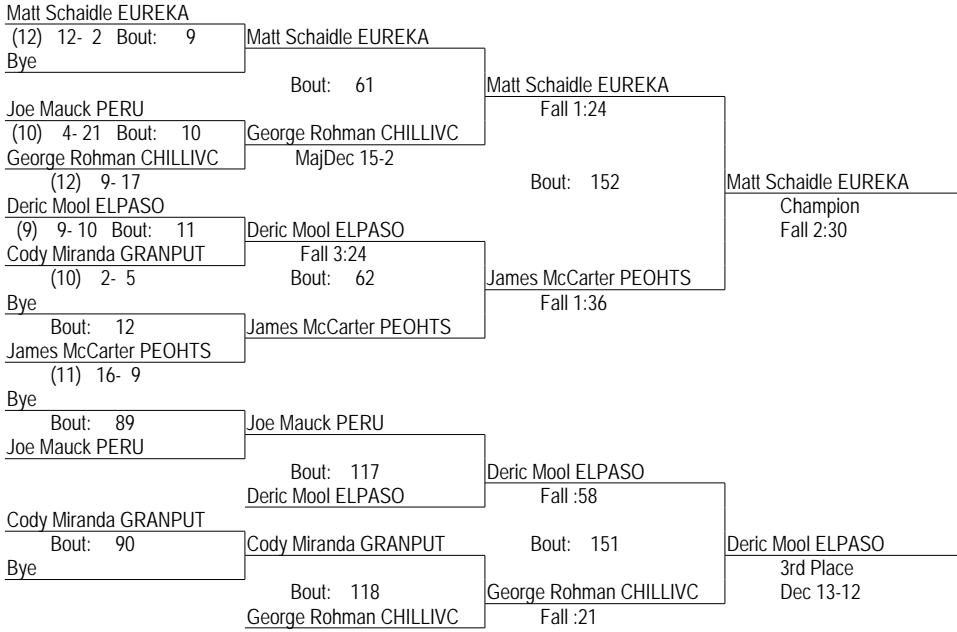

IHSA CLASS A 2010 REGIONAL

02/06/2010

119

- Place Winners -

- 1st Matt Schaidle EUREKA (12) 14- 2
- 2nd James McCarter PEOHTS (11) 17- 10
- 3rd Deric Mool ELPASO (9) 12- 11
- 4th George Rohman CHILLIVC (12) 11- 19