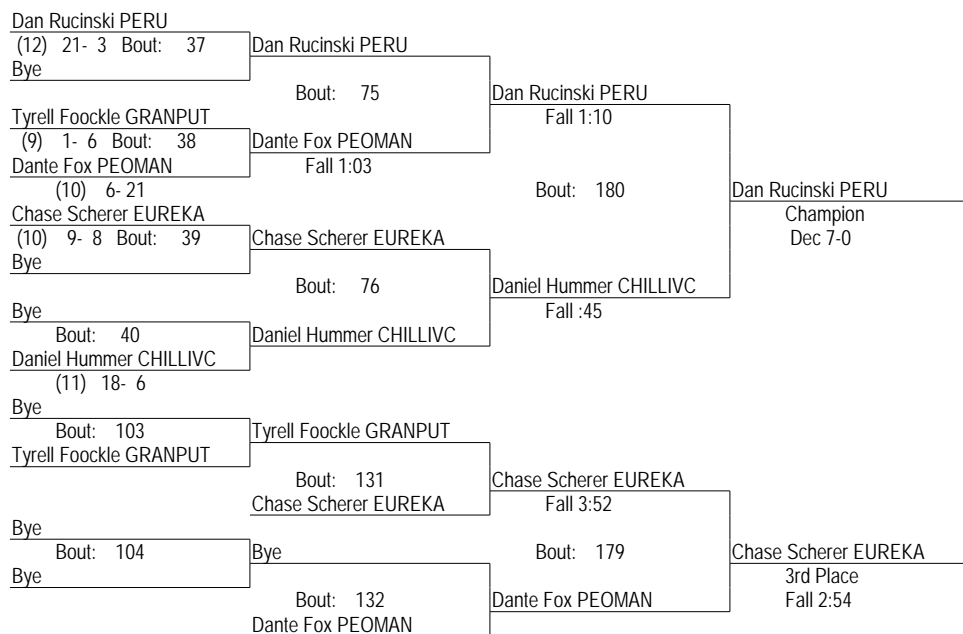

02/06/2010

152

IHSA CLASS A 2010 REGIONAL

02/06/2010

160

- Place Winners -
- 1st Dan Rucinski PERU (12) 23- 3
 - 2nd Daniel Hummer CHILLIVC (11) 19- 7
 - 3rd Chase Scherer EUREKA (10) 11- 9
 - 4th Dante Fox PEOMAN (10) 7- 23