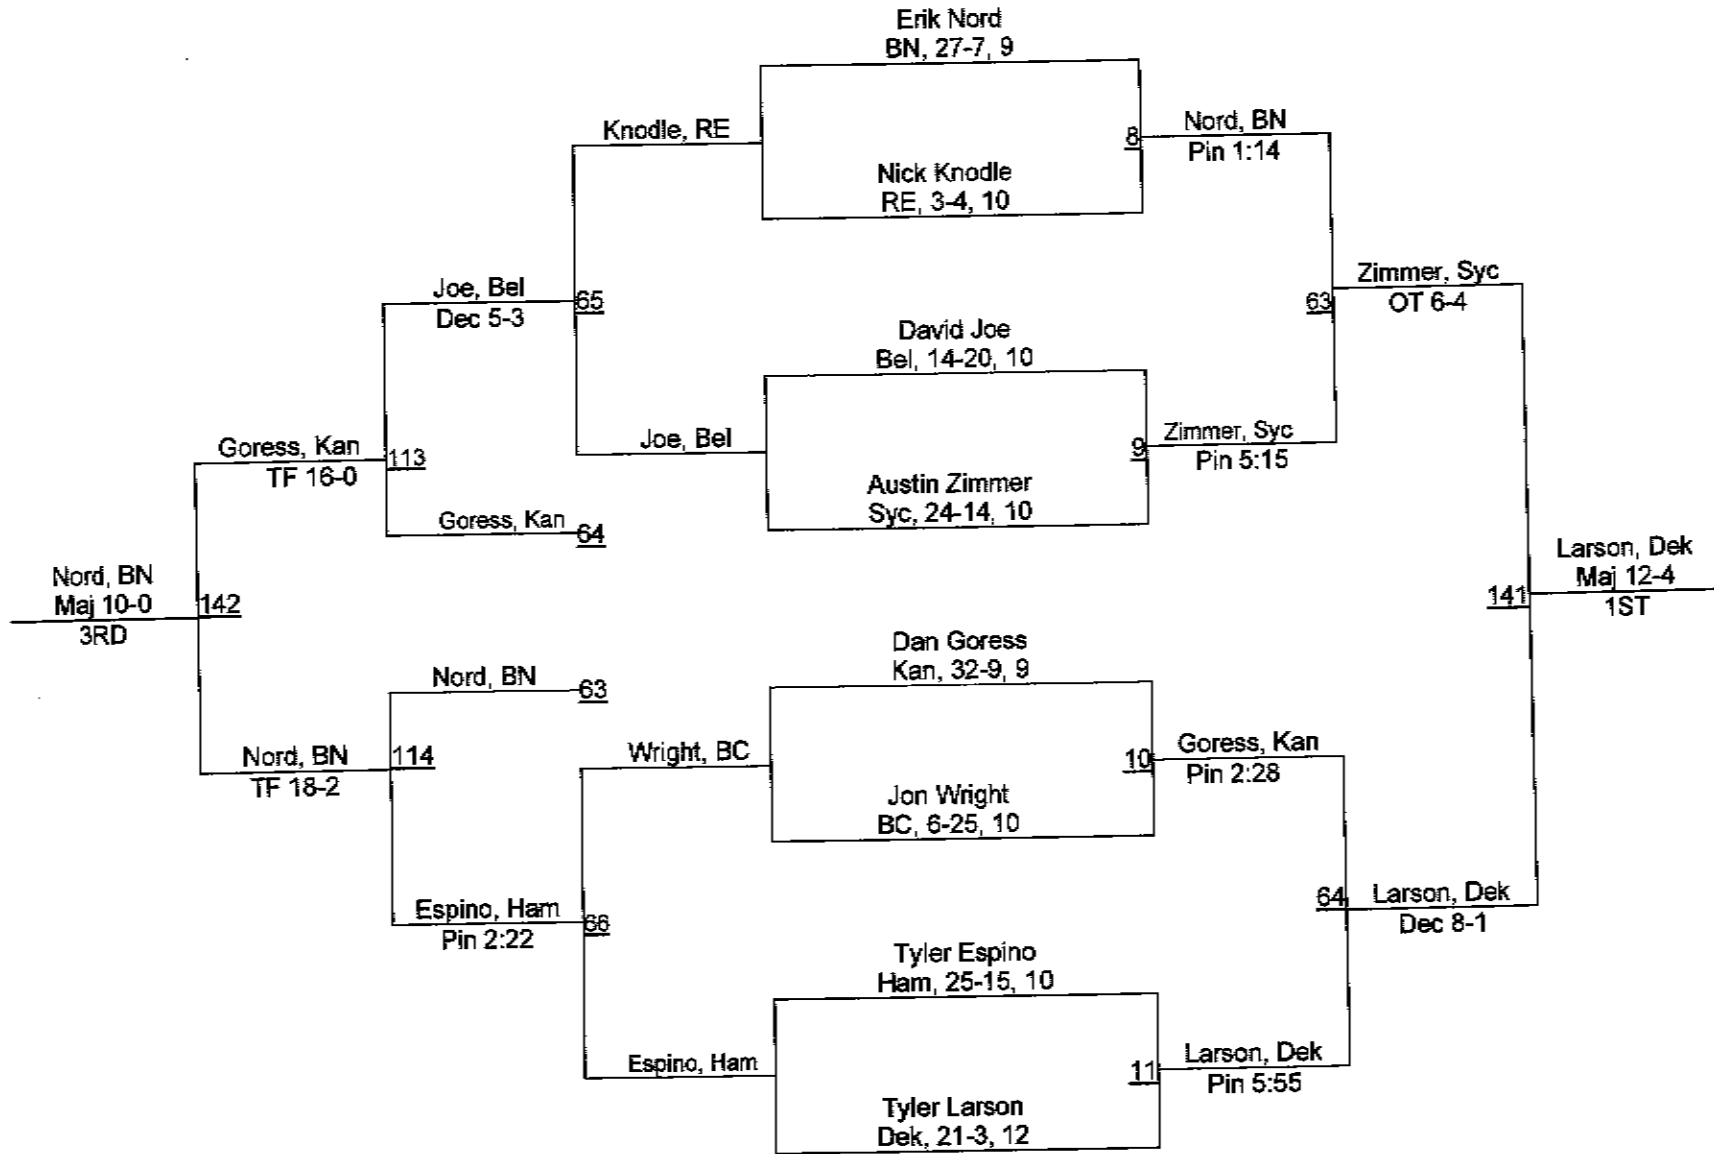

Belvidere Regional

112

FROM : BELVIDERE BUCS ATHLETICS FAX NO. : 18155473482 Feb. 06 2010 07:21PM P3