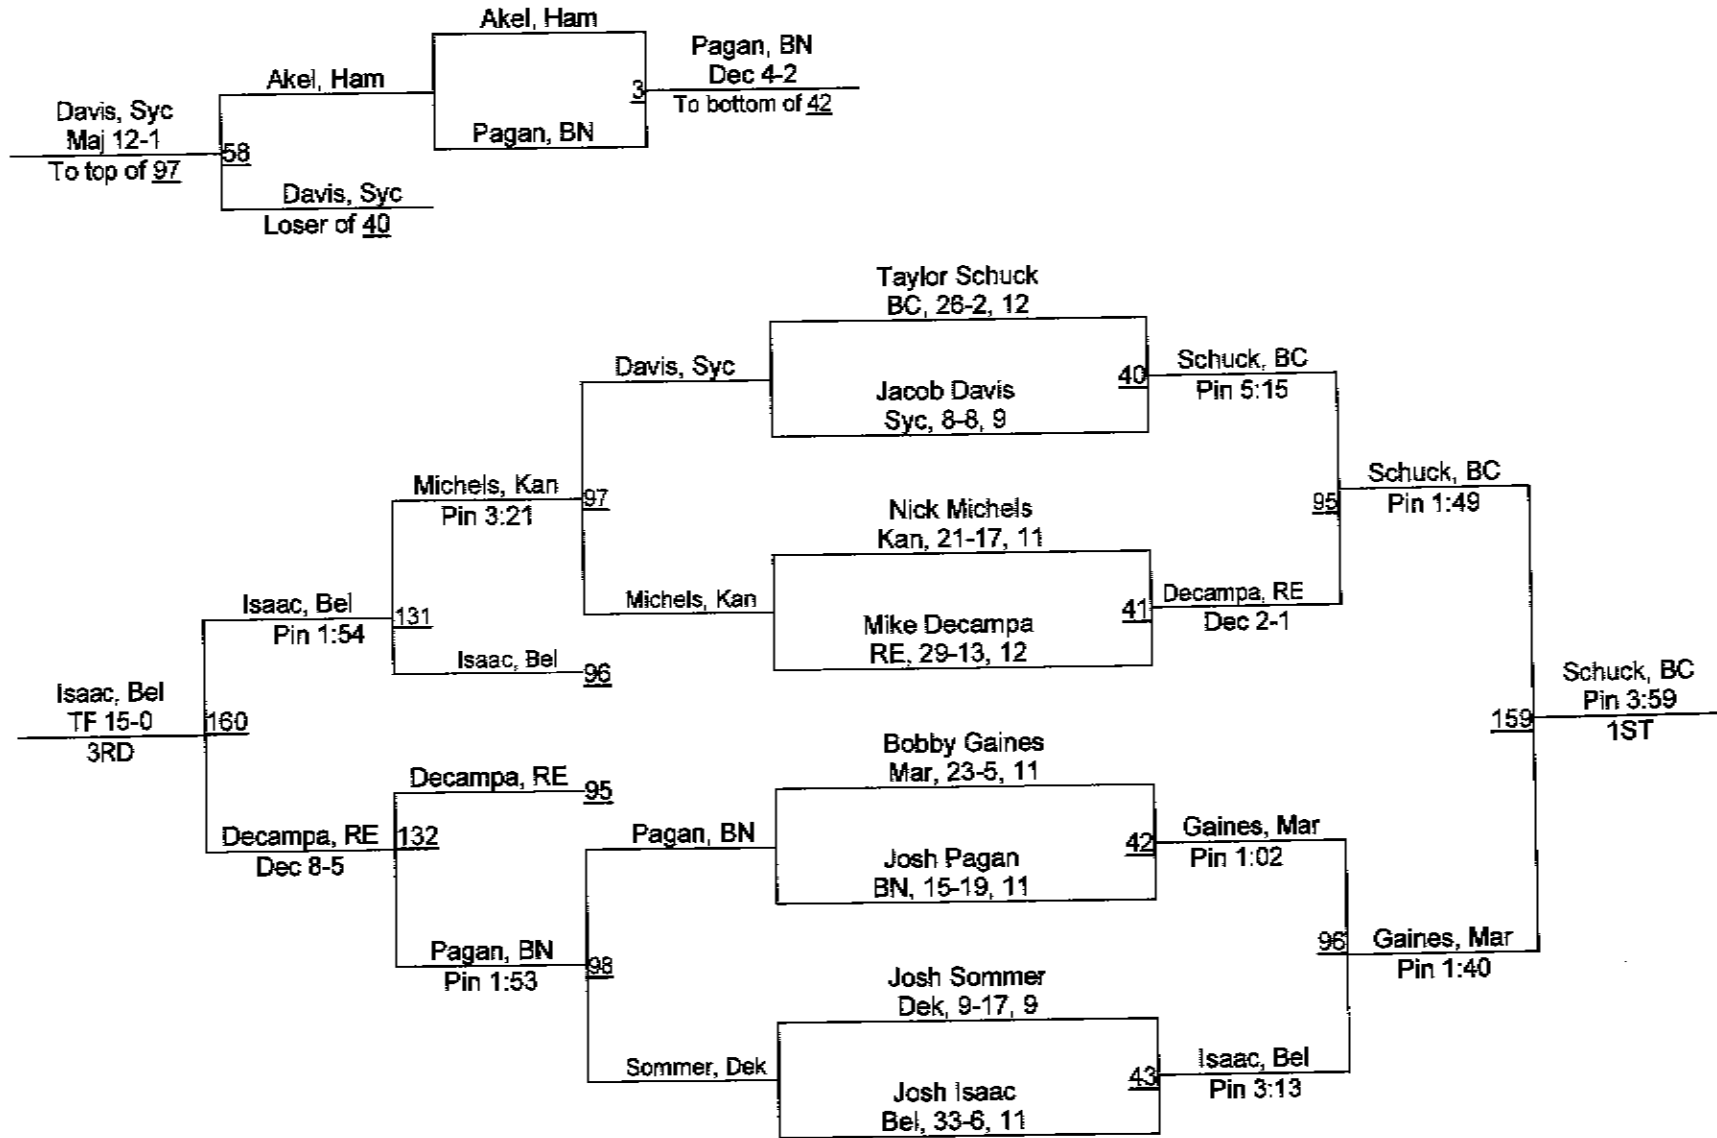

Belvidere Regional

171

FROM : BELVIDERE BUCCS ATHLETICS FAX NO. : 18155473482 Feb. 06 2010 07:23PM P12