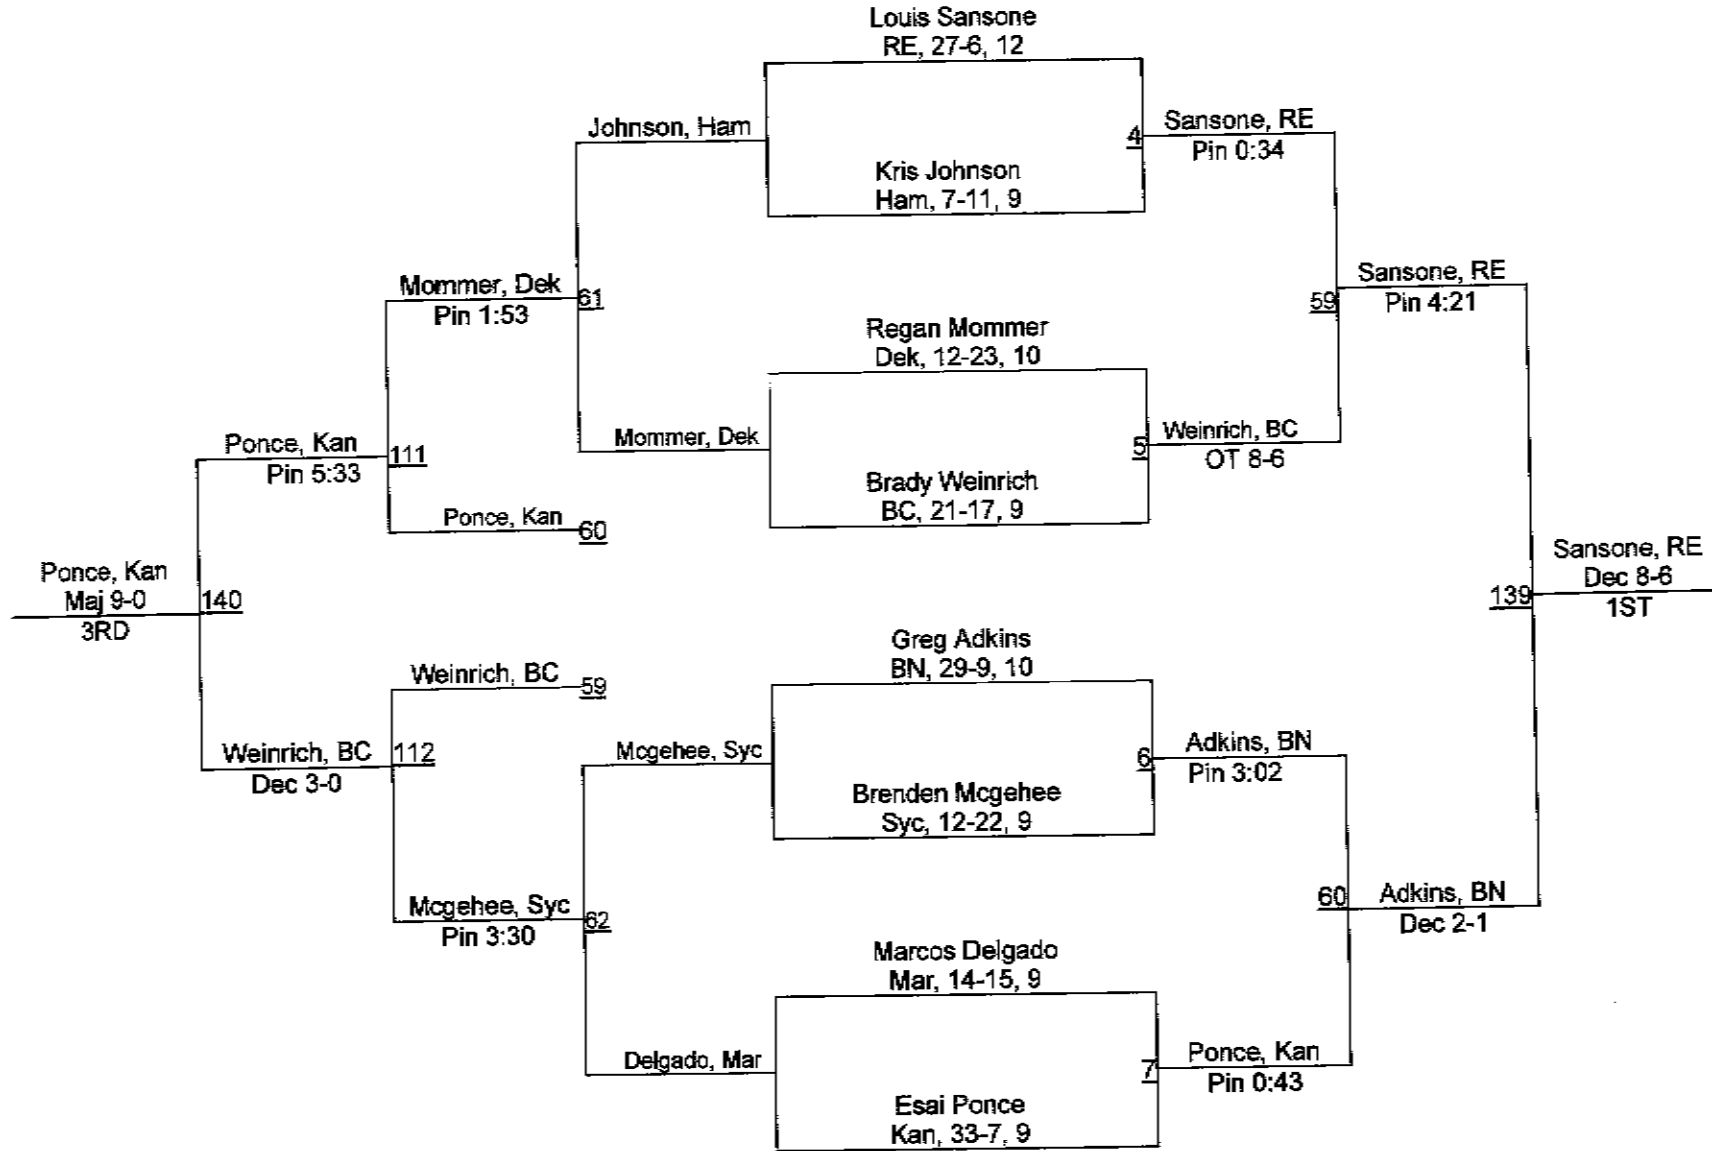

Team Scores

Team Scores

1.Sycamore High School	205.5
2.Burlington Central High School	160.5
3.Marengo High School	126.5
4.Kaneland High School	120.5
5.Dekalb High School	114.0
6.Rockford East High School	114.0
7.Belvidere North High School	62.0
8.Belvidere High School	45.5
9.Hampshire High School	14.0

Belvidere Regional

103