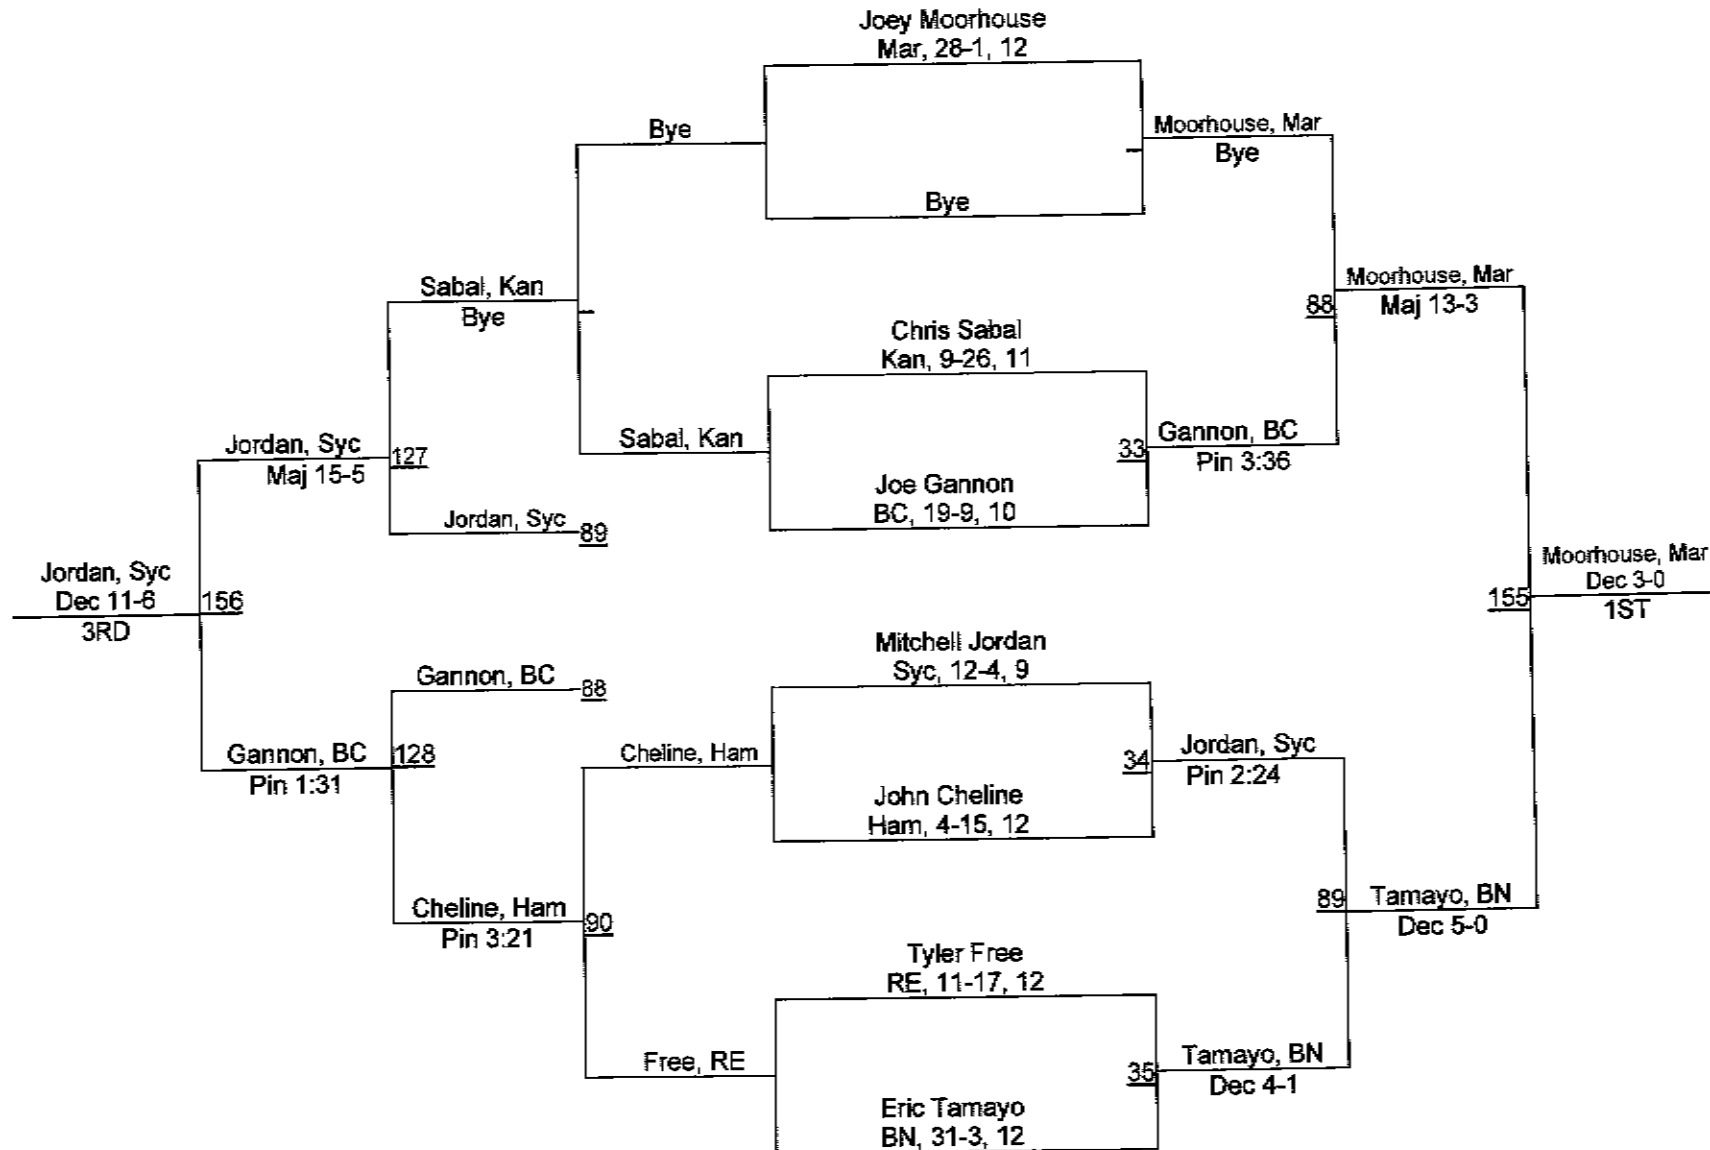

FROM : BELVIDERE BUCC ATHLETICS

FAX NO. : 18155473482

Feb. 06 2010 07:22PM PB

Belvidere Regional

145

FROM : BELVIDERE BUOS ATHLETICS FAX NO. : 18155473482 Feb. 06 2010 07:22PM P9

Belvidere Regional

152