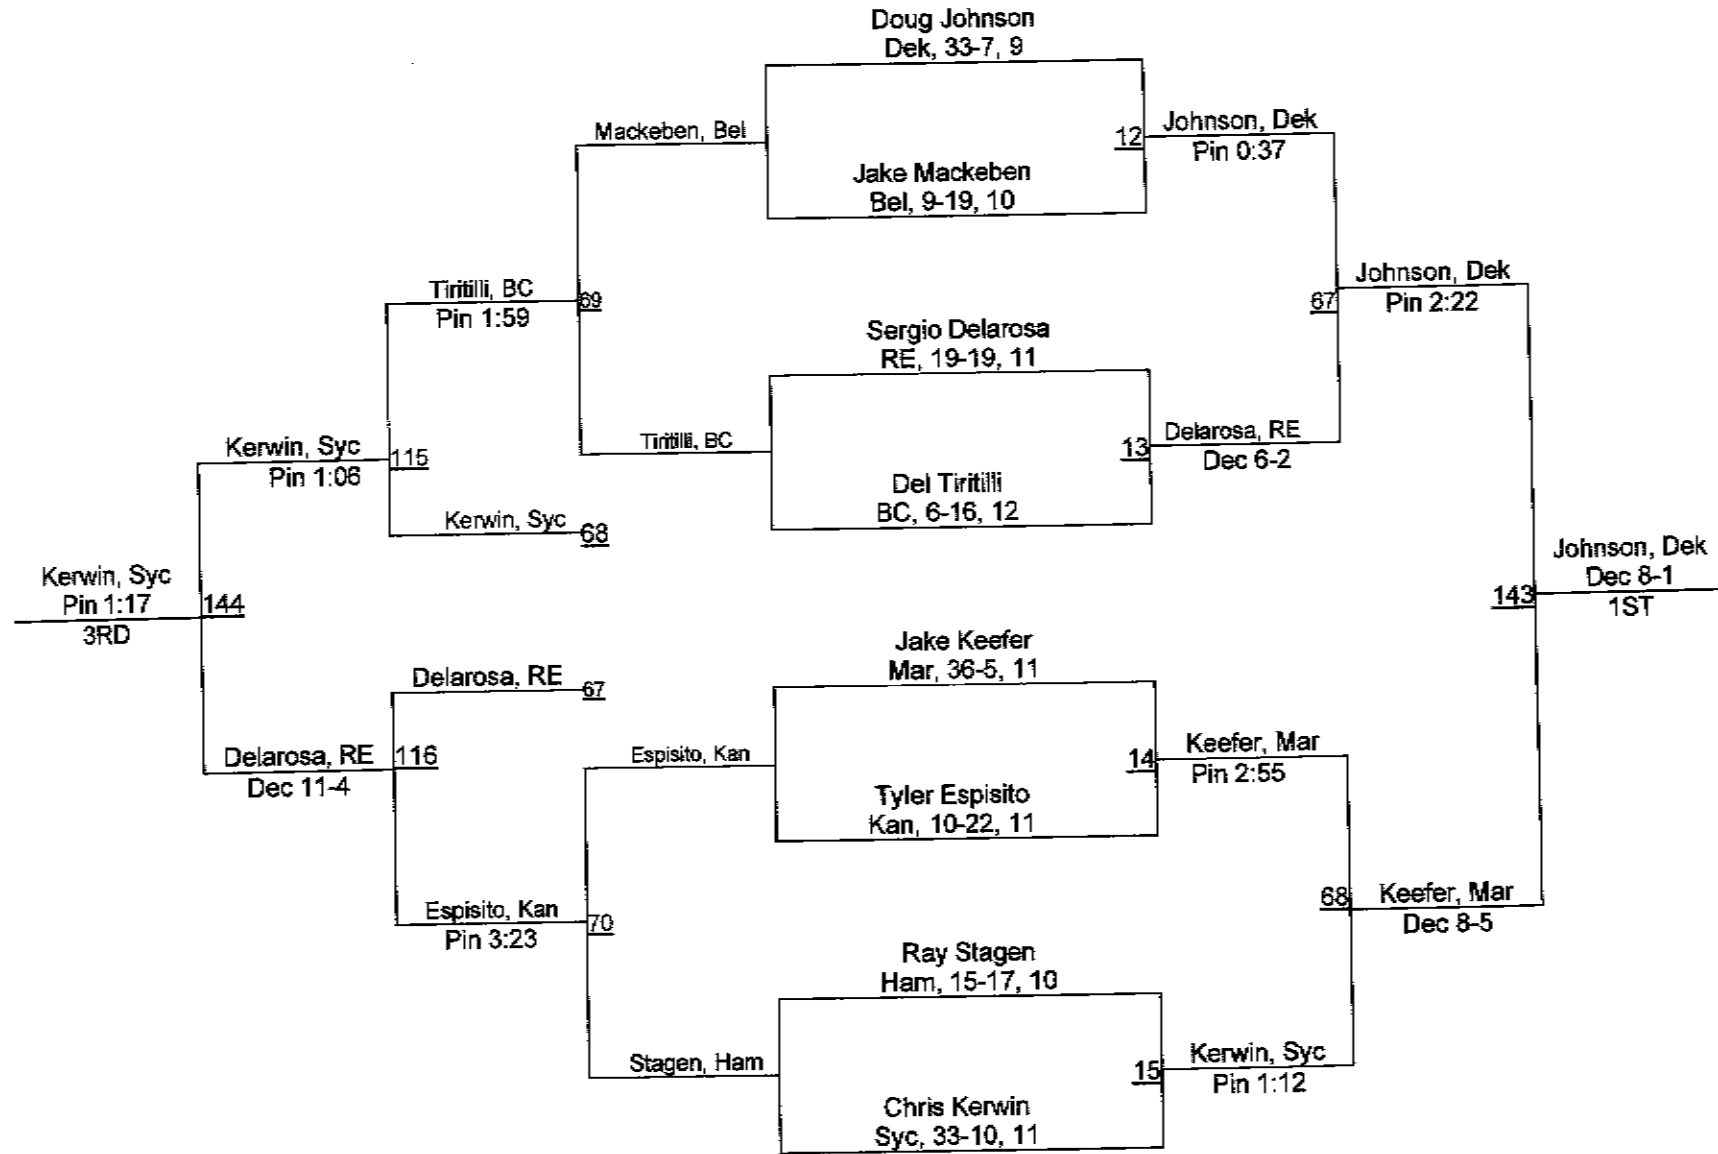

Belvidere Regional

103

Belvidere Regional

112

FROM : BELVIDERE BUCS ATHLETICS FAX NO. : 18155473482 Feb. 06 2010 07:21PM P3

Belvidere Regional

119

Belvidere Regional