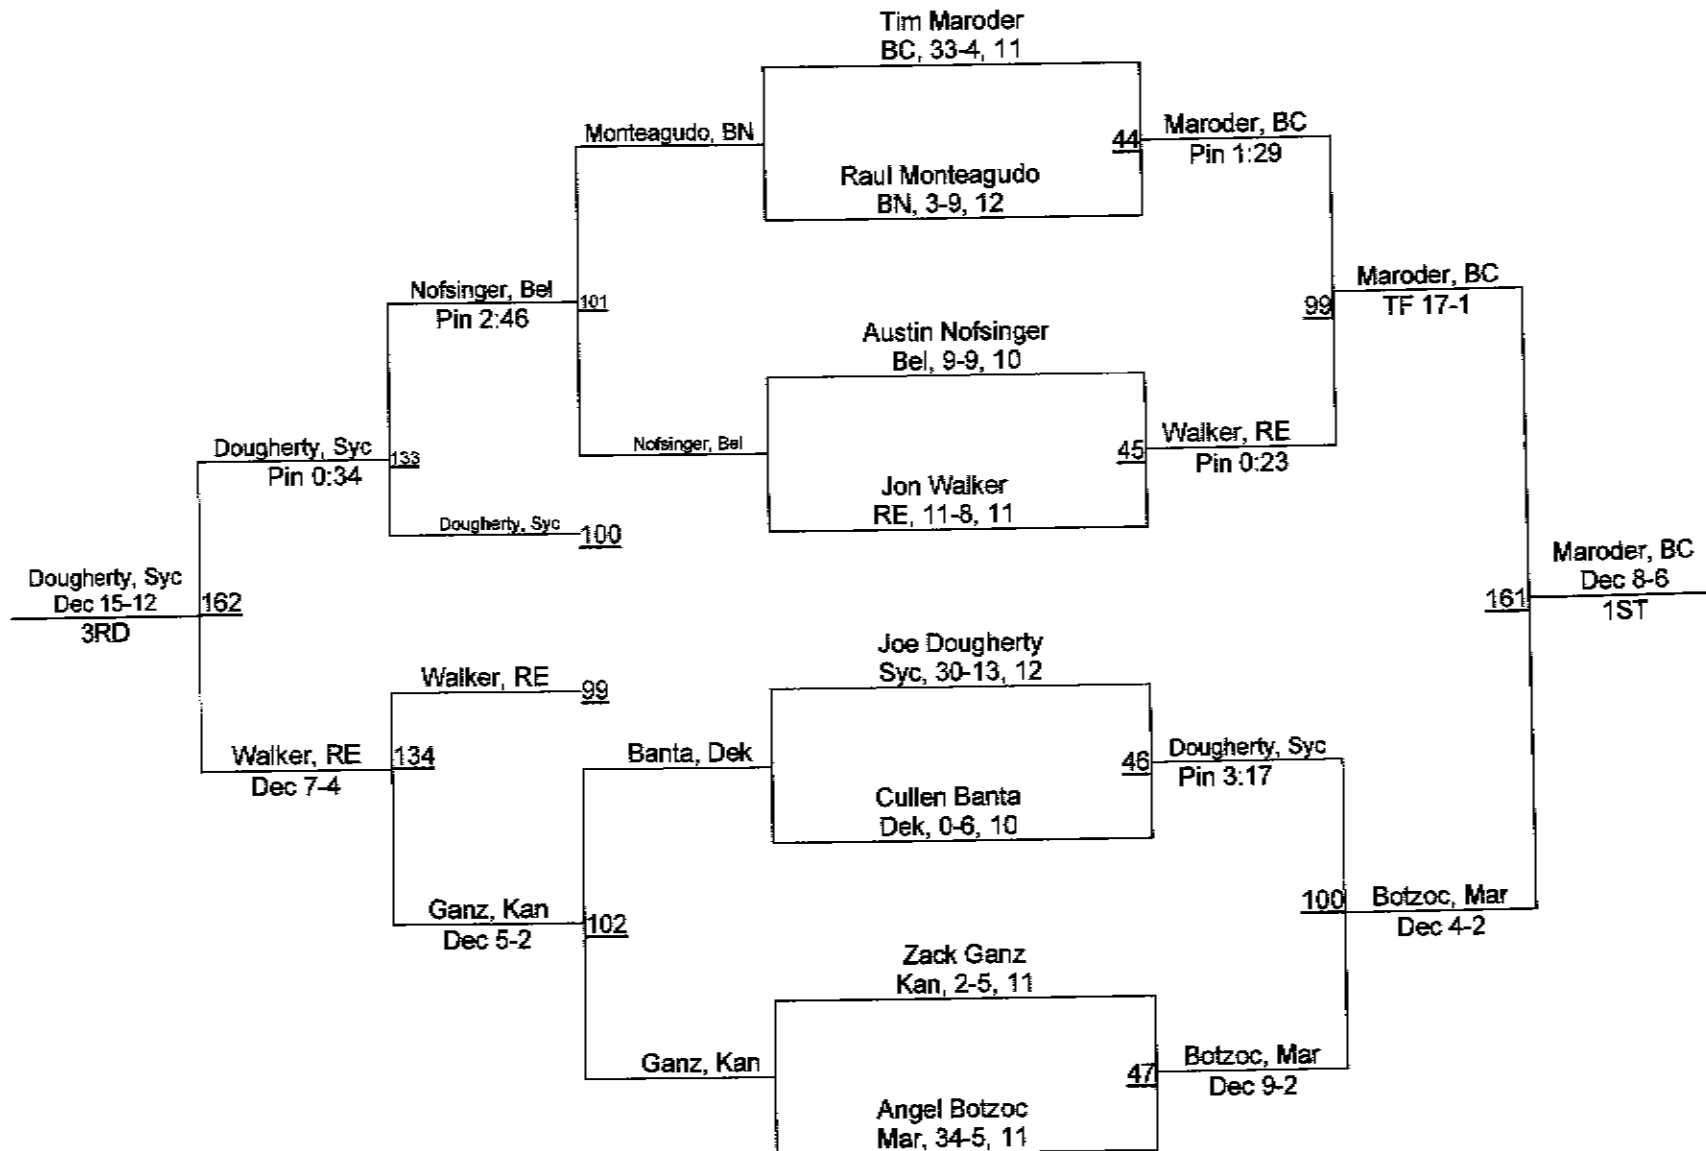

Belvidere Regional

189

FROM : BELVIDERE BUOS ATHLETICS

FAX NO. : 18155473482

Feb. 06 2010 07:23PM P13