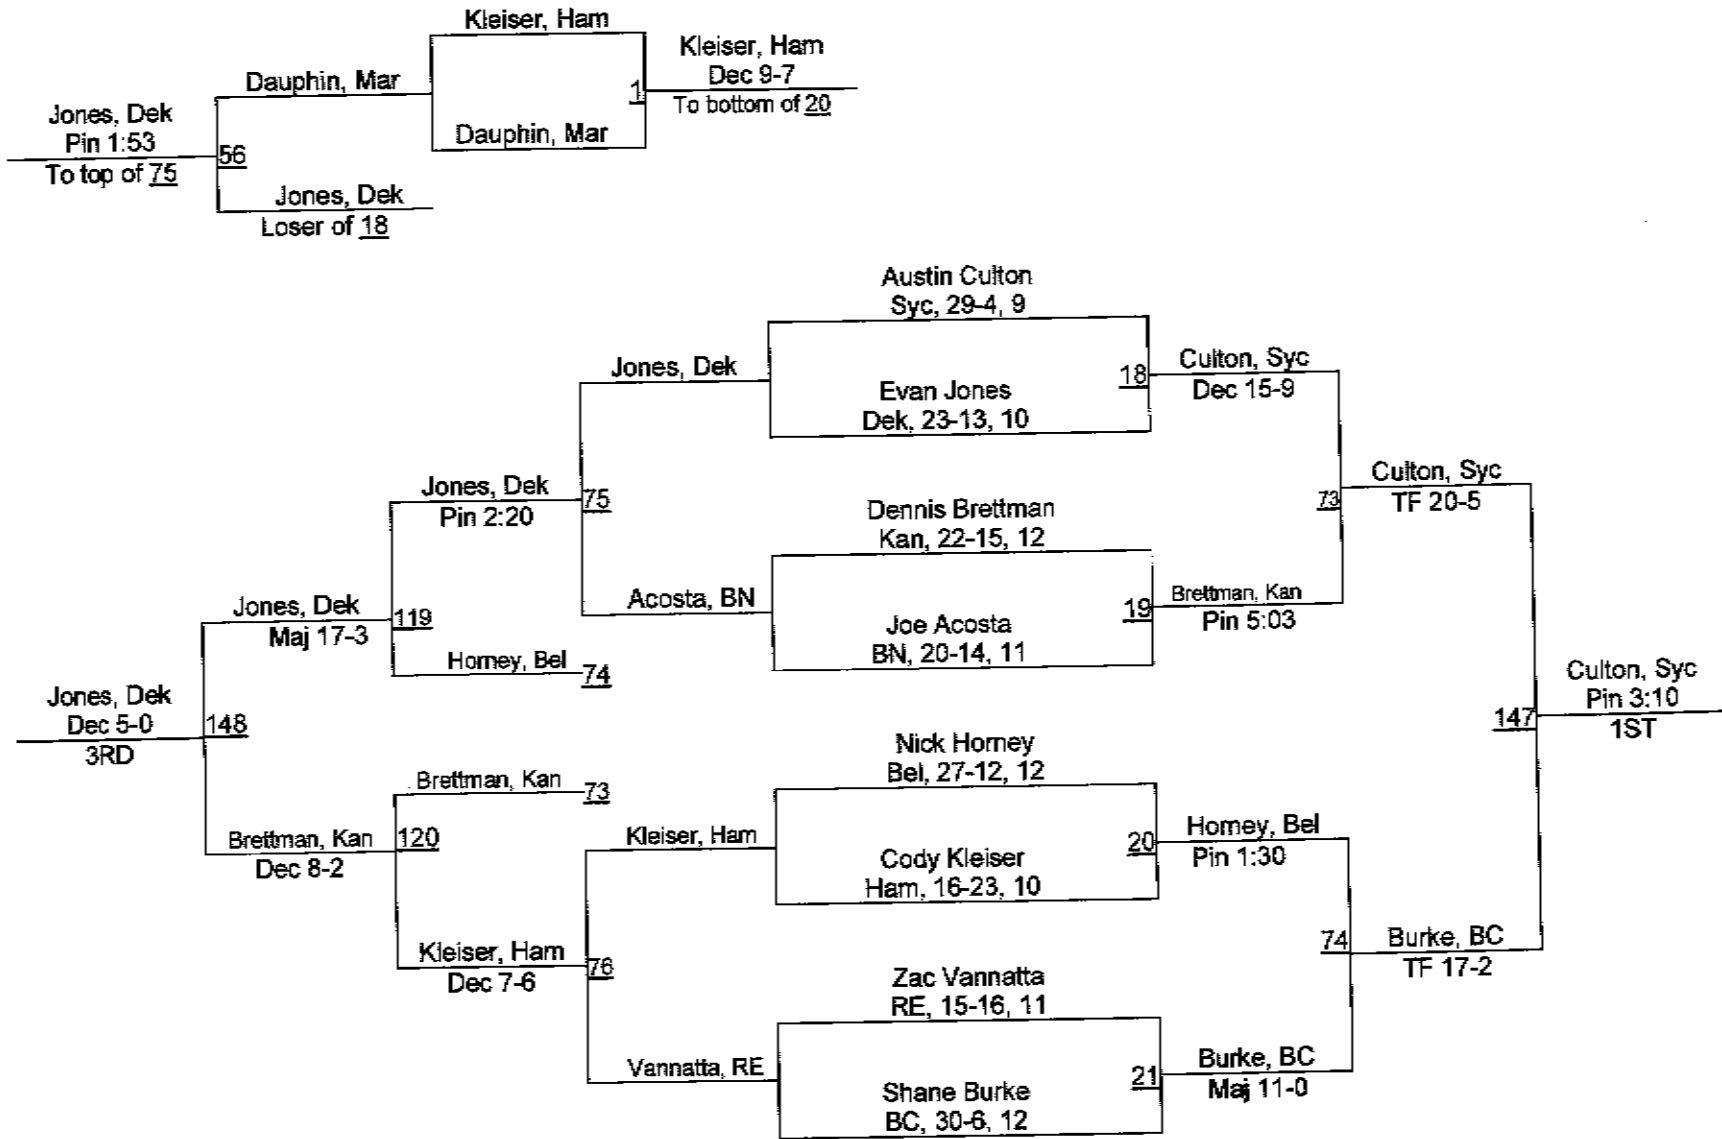

Belvidere Regional

130