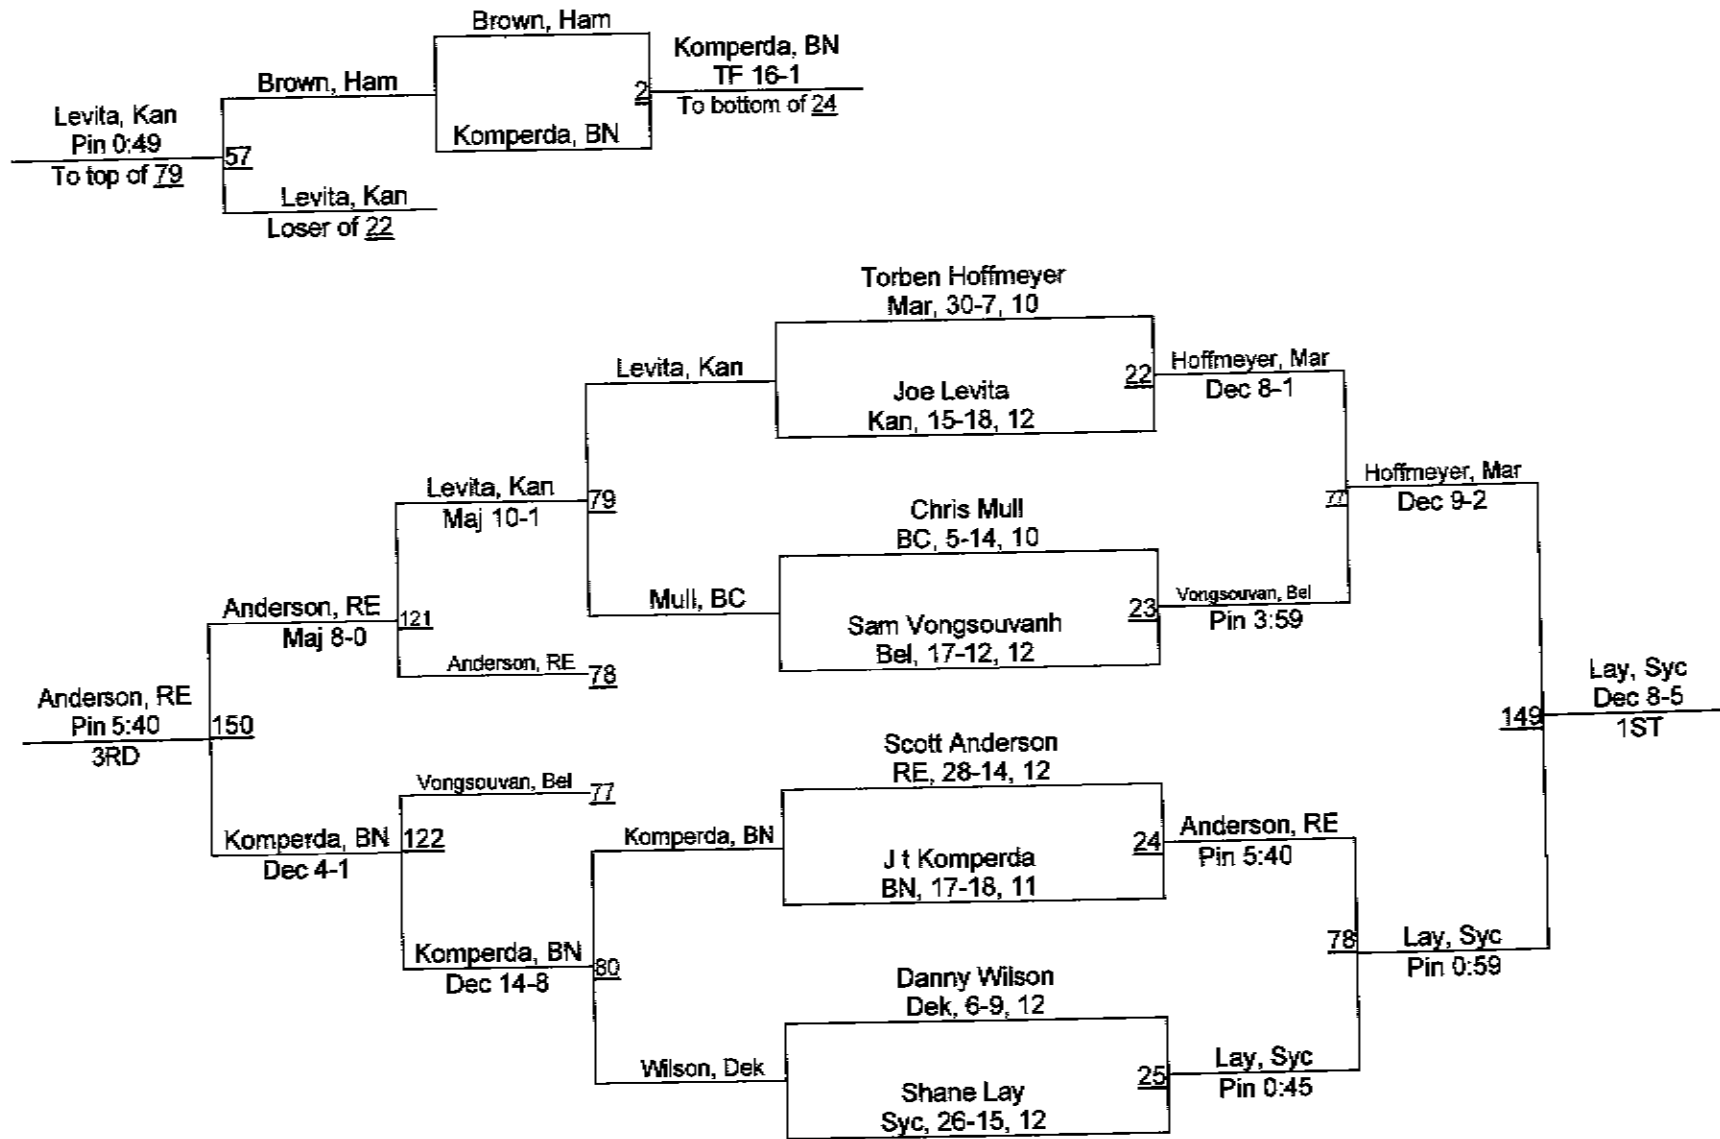

125

Belvidere Regional

130

Belvidere Regional

135

FROM : BELVIDERE BUYS ATHLETICS FAX NO. : 18155473482 Feb. 06 2010 07:22PM P7

Belvidere Regional

140