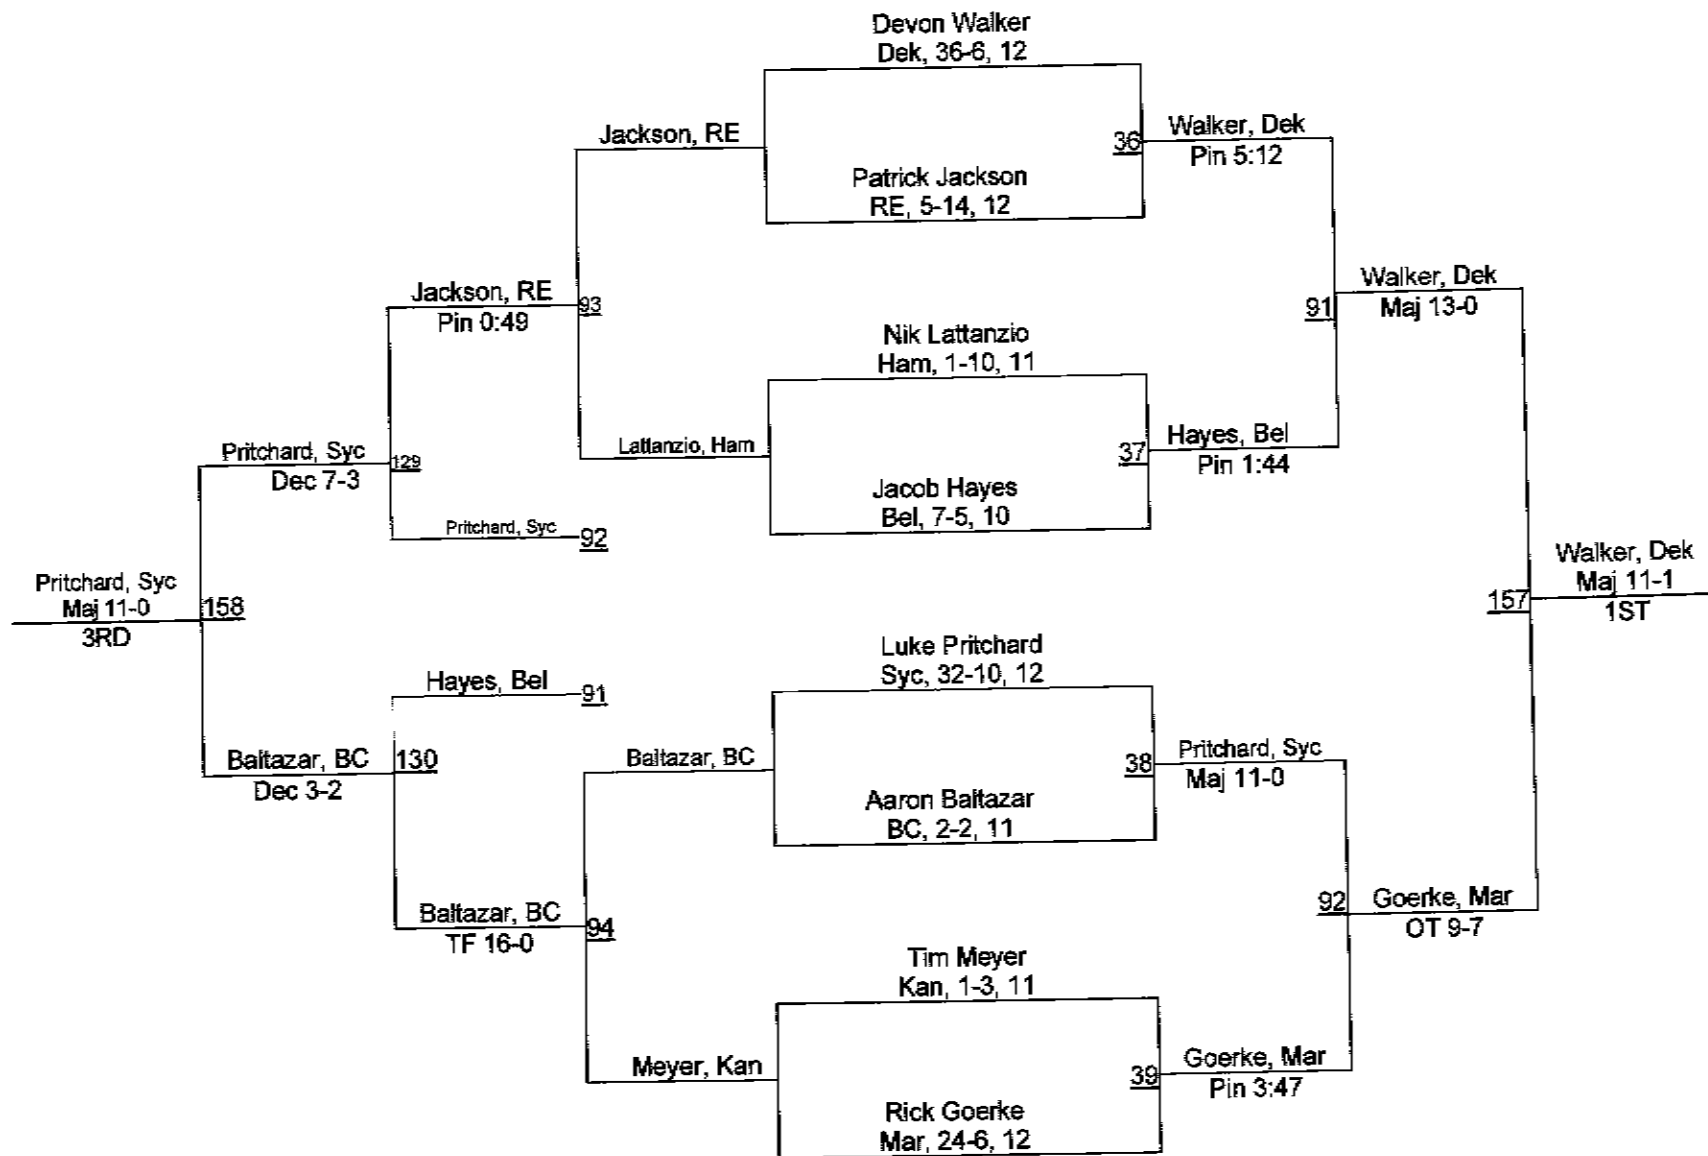

Belvidere Regional

160