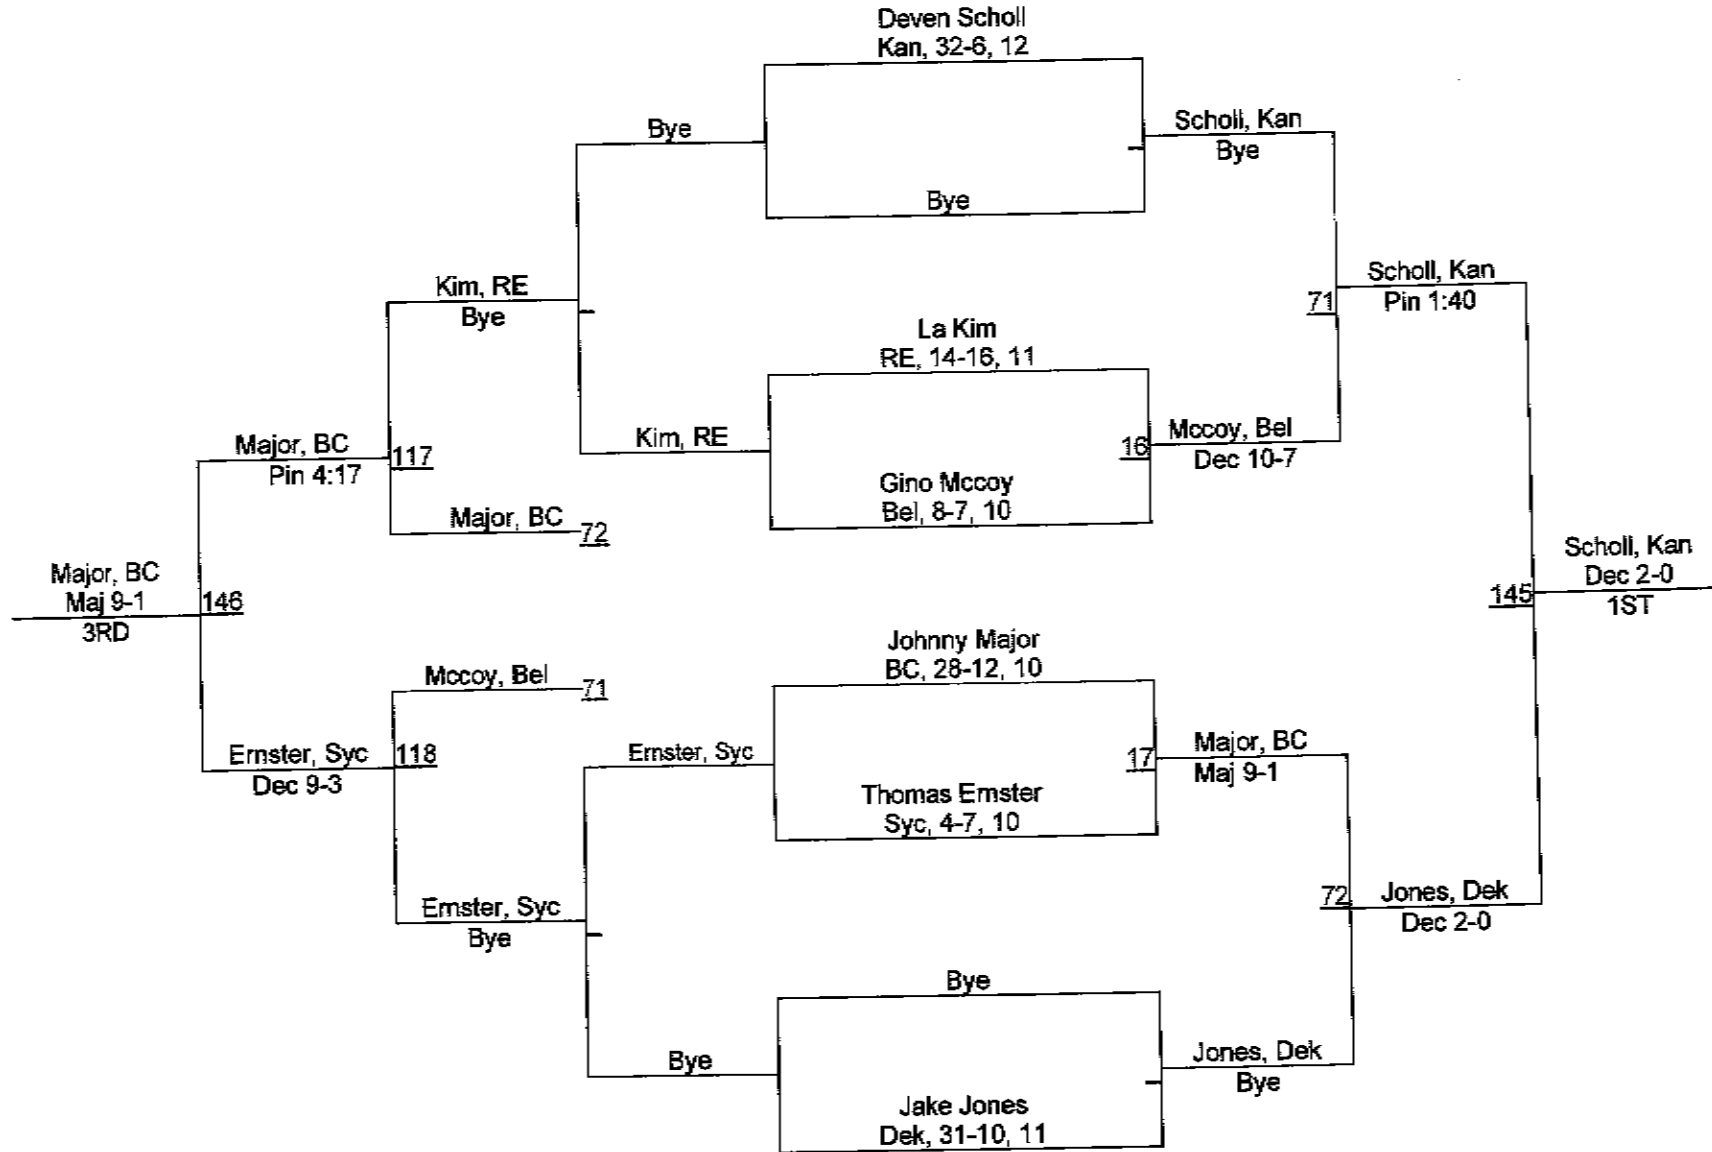

Belvidere Regional

125