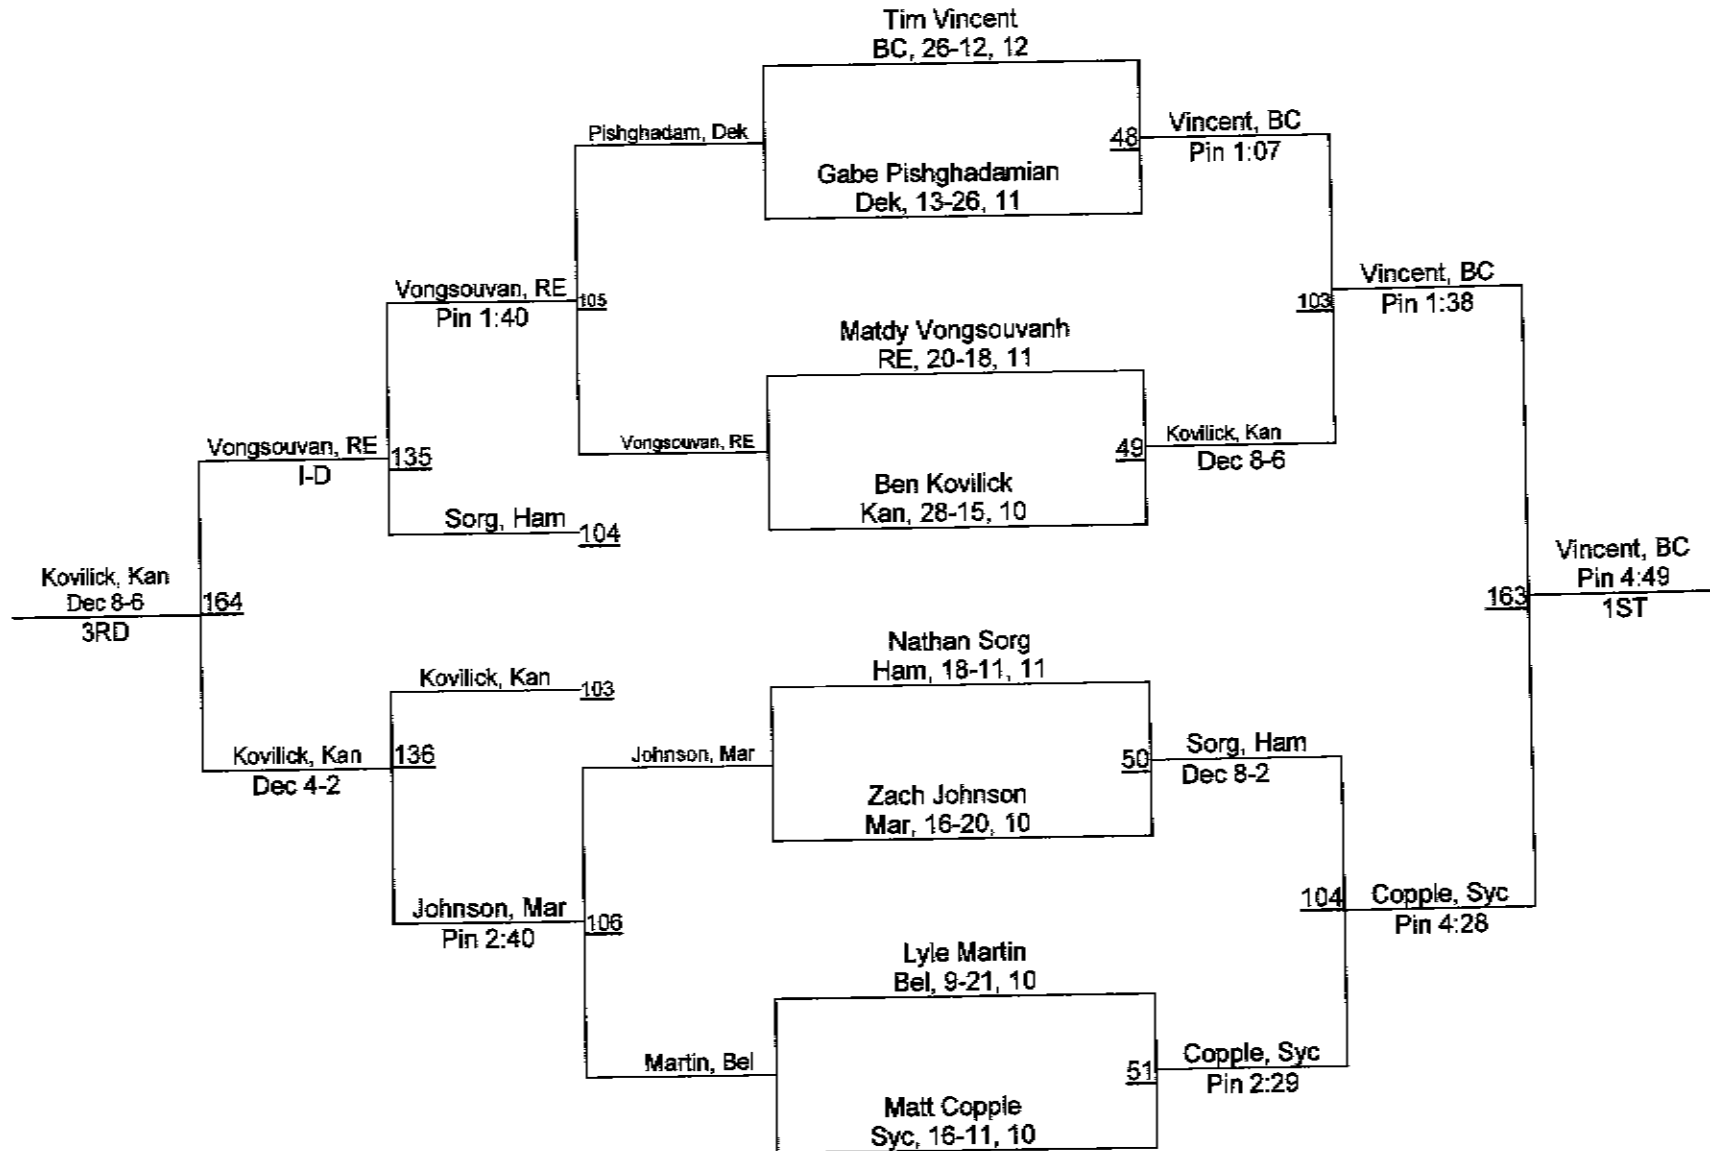

FAX NO. : 18155473482

Feb. 06 2010 07:23PM P13

Belvidere Regional

215

Belvidere Regional

285