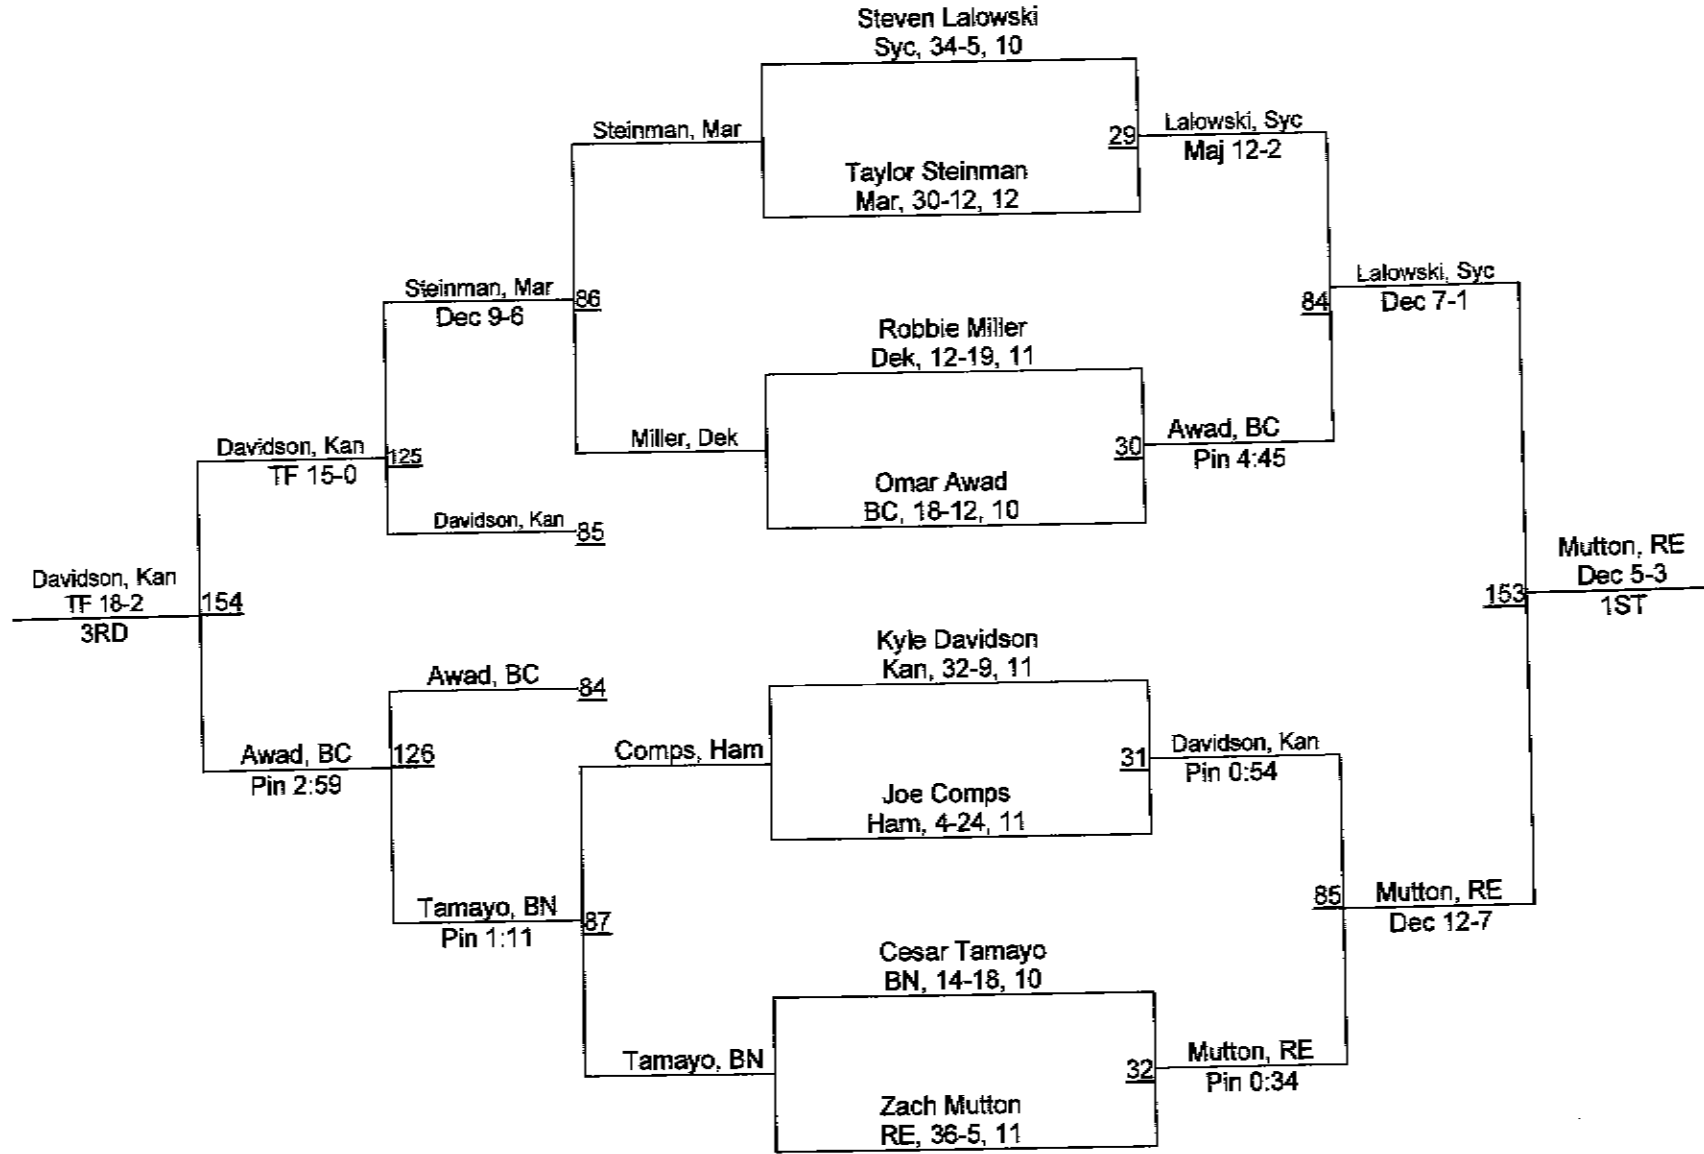

Belvidere Regional

145

FROM : BELVIDERE BUOS ATHLETICS FAX NO. : 18155473482 Feb. 06 2010 07:22PM P9