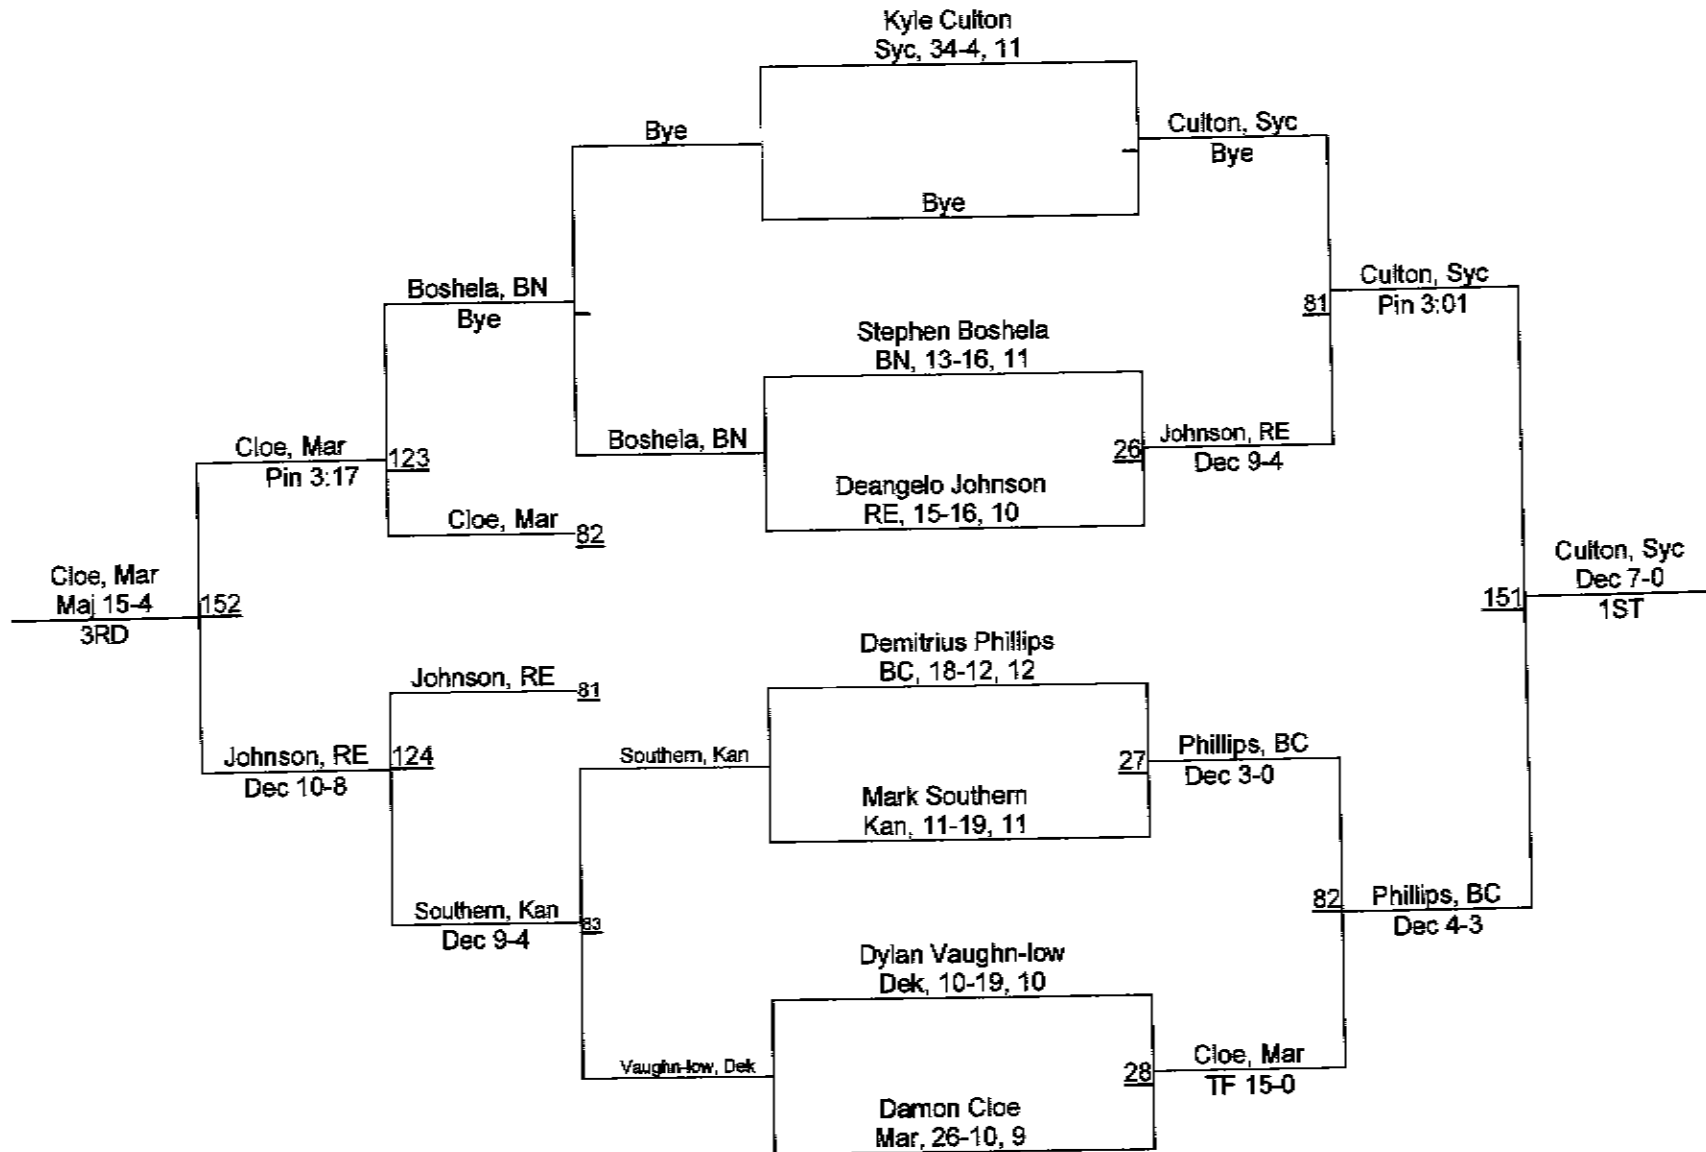

125

Belvidere Regional

130

Belvidere Regional

135

FROM : BELVIDERE BUYS ATHLETICS FAX NO. : 18155473482 Feb. 06 2010 07:22PM P7

Belvidere Regional

140