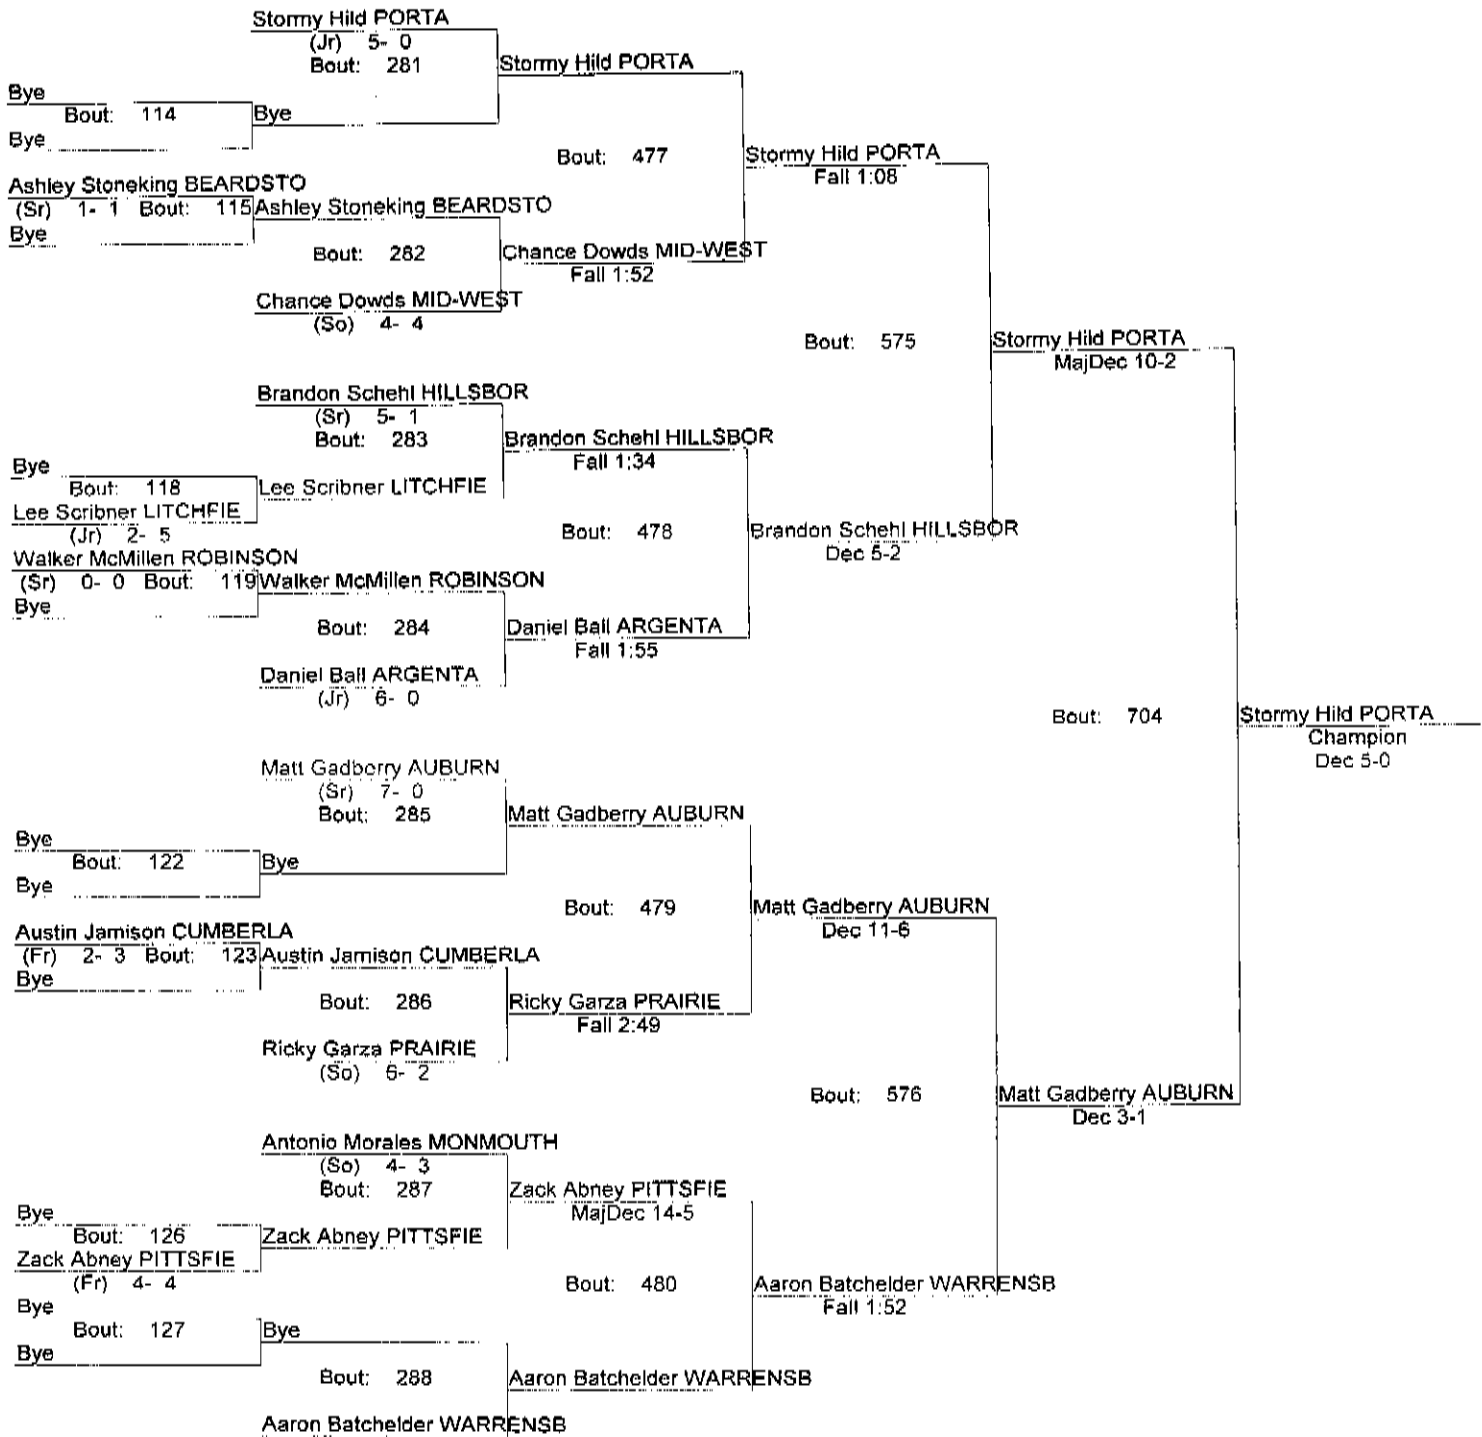

REX AVERY PORTA INVITE

12/12/2009

145