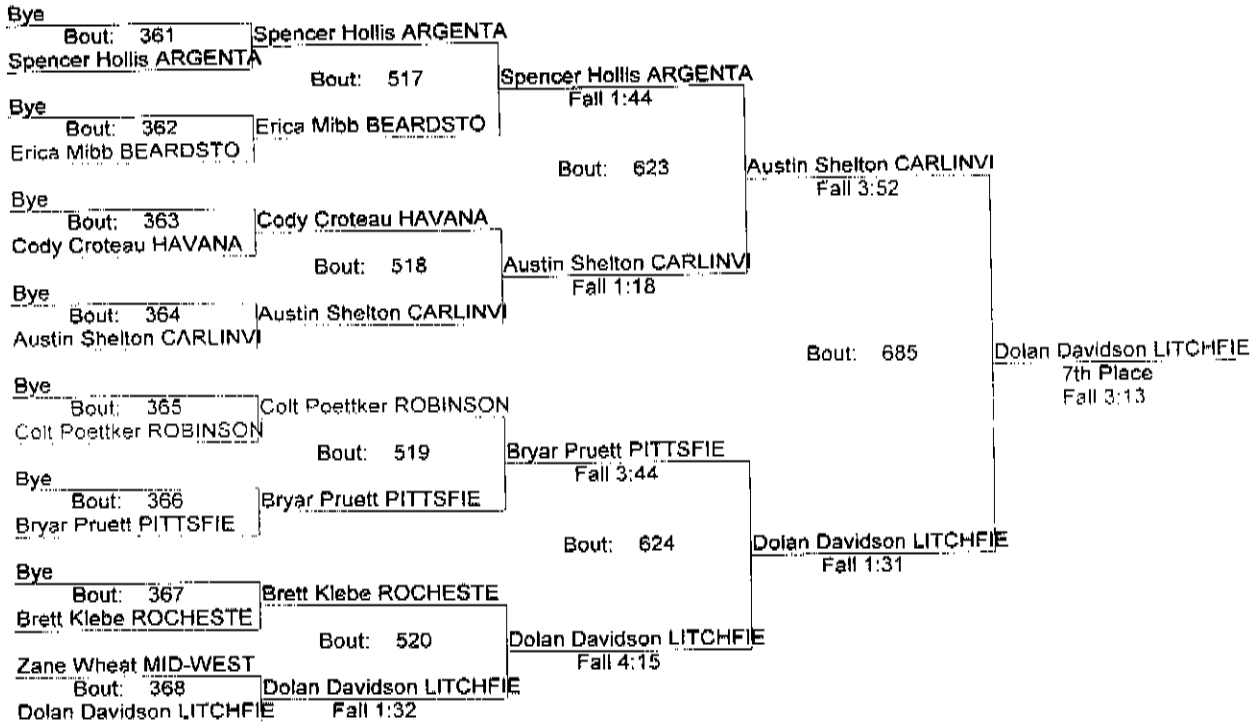

REX AVERY PORTA INVITE

12/12/2009

125

REX AVERY PORTA INVITE

12/12/2009

125

(Fr) 9- 0

- Place Winners -