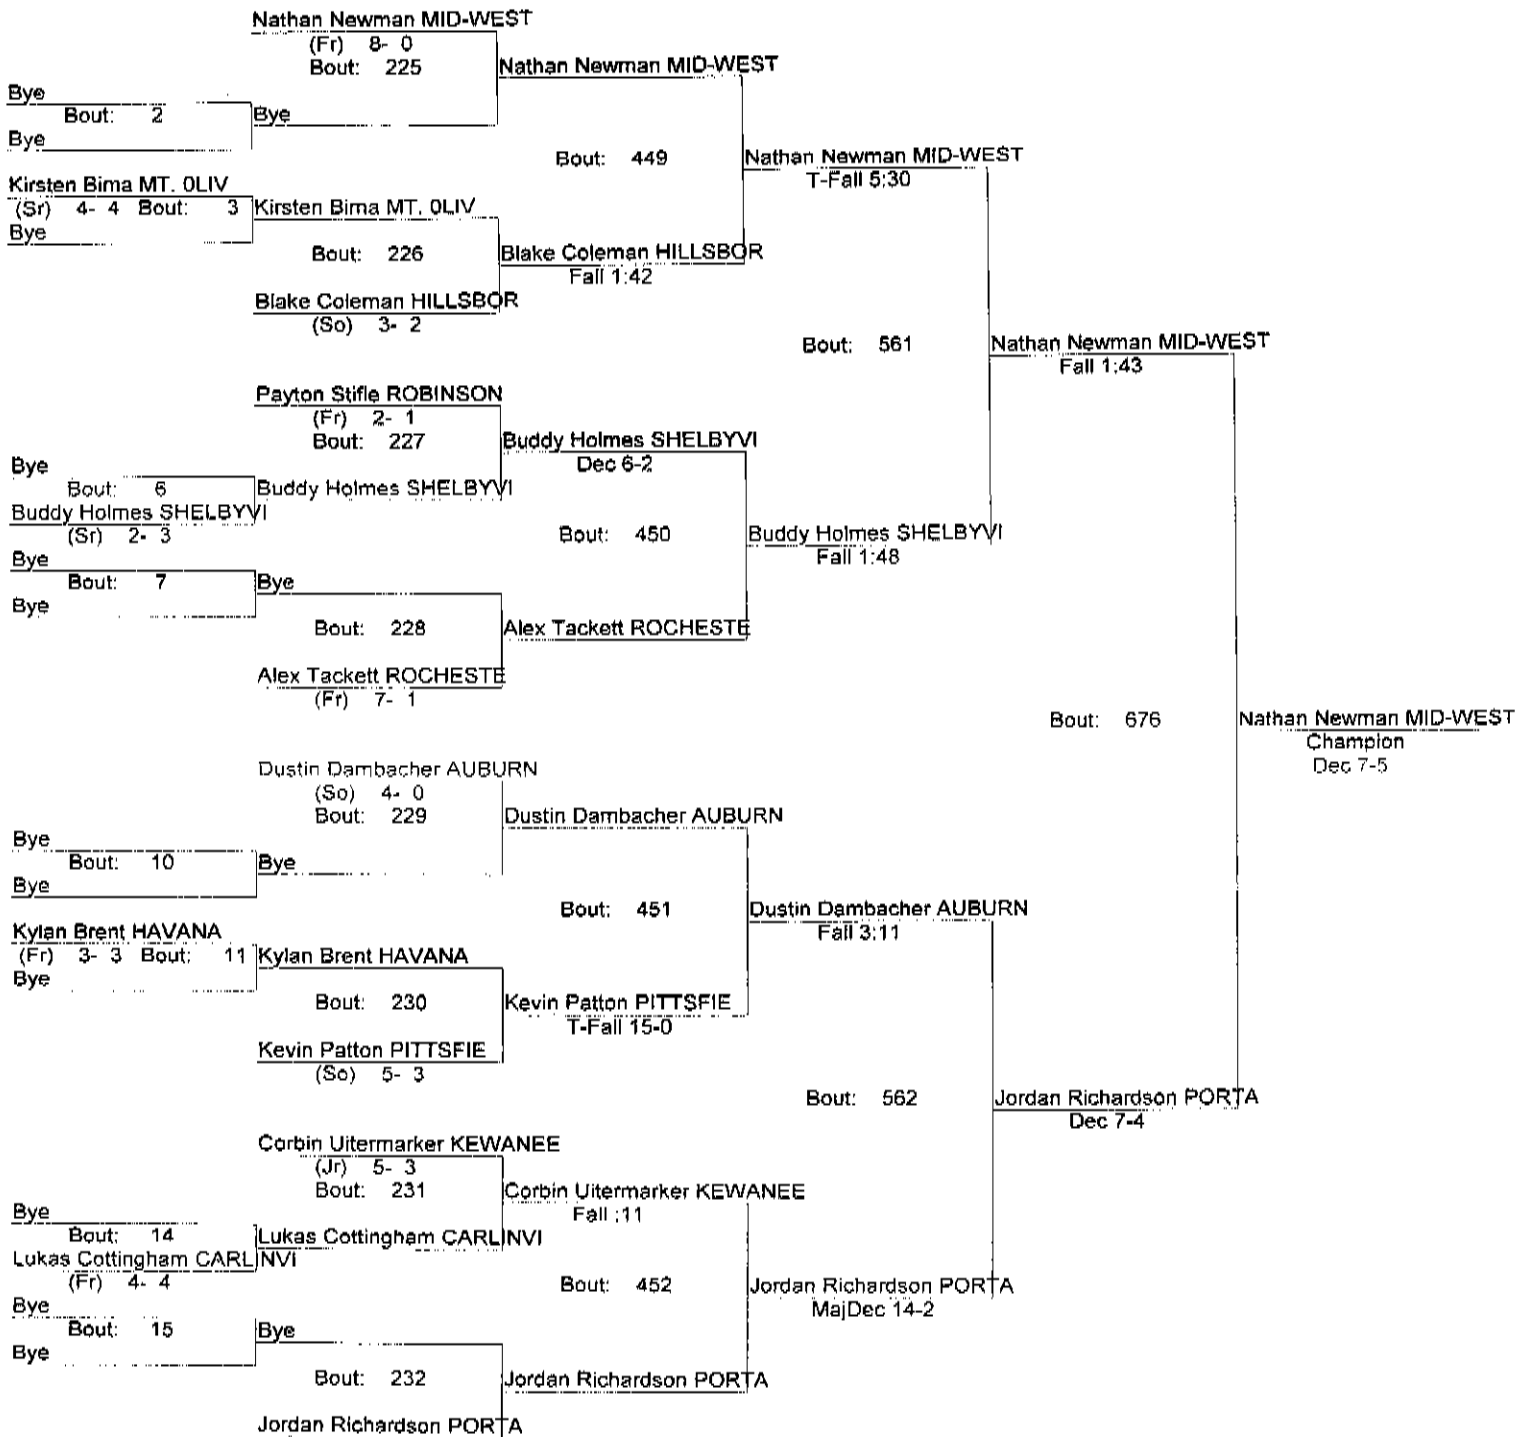

REX AVERY PORTA INVITE

12/12/2009

Place	Score	Name	1st	2nd	3rd	4th	5th	6th	7th	8th
1	230.00	PORTA	3	4	1	2		1		
2	181.00	PRAIRIE CENTRAL	2	1	1	2	3		1	
3	147.00	SHELBYVILLE	1	1	3			3		
4	132.00	ARGENTA			1	2	1	1	2	1
5	129.50	MT.OLIVE	2		1		2	2		1
6	120.00	PITTSFIELD	2	1	1			1		
7	99.00	HILLSBORO				1	2	1	1	1
8	92.50	KEWANEE	1	1		2		1		
9	88.50	AUBURN			2	2			1	
10	84.00	MONMOUTH				1	1		3	1
11	82.00	BEARDSTOWN			1	1	1		1	2
12	79.00	ROBINSON					2	1	2	2
13	73.50	CUMBERLAND	1	1			1	1		
14	72.00	LITCHFIELD	1		1				2	
15	69.50	MID-WEST	1		1	1				
16	49.50	ROCHESTER			1		1			1
17	34.00	CARLINVILLE					1			2
18	31.00	HAVANA					1	1		1
19	30.00	DEE-MACK							2	2
20	27.00	WARRENSBURG				1				1

* Team has non-scoring wrestler

REX AVERY PORTA INVITE

12/12/2009

103