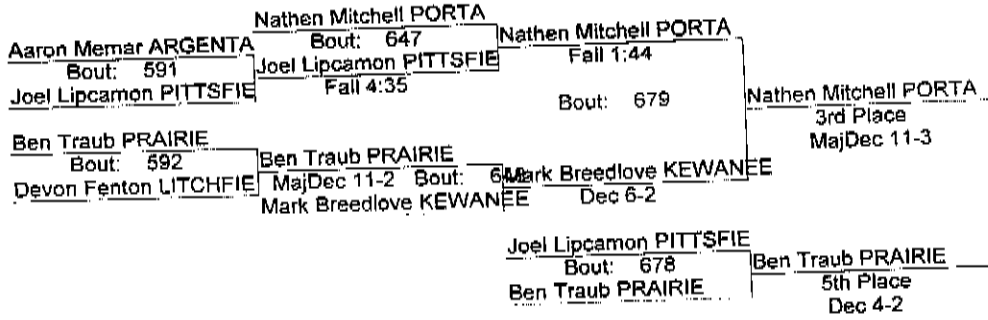

REX AVERY PORTA INVITE

12/12/2009

112

(Jr) 8- 0

- Place Winners -

- 1st Cain Salas MT. OLIV (Fr) 11- 1
- 2nd Antonio Quintana BEARD PT (Fr) 13- 2
- 3rd Nathen Mitchell PORTA (Jr) 11- 1
- 4th Mark Breedlove KEWANEE (Fr) 9- 4

- Place Winners -

- 5th Ben Traub PRAIRIE (Fr) 9- 6
- 6th Joel Lipcamon PITTSFIE (So) 4- 9
- 7th Alex McClure DEE-MACK (Jr) 7- 5
- 8th Zach Koontz ROBINSON (So) 3- 4