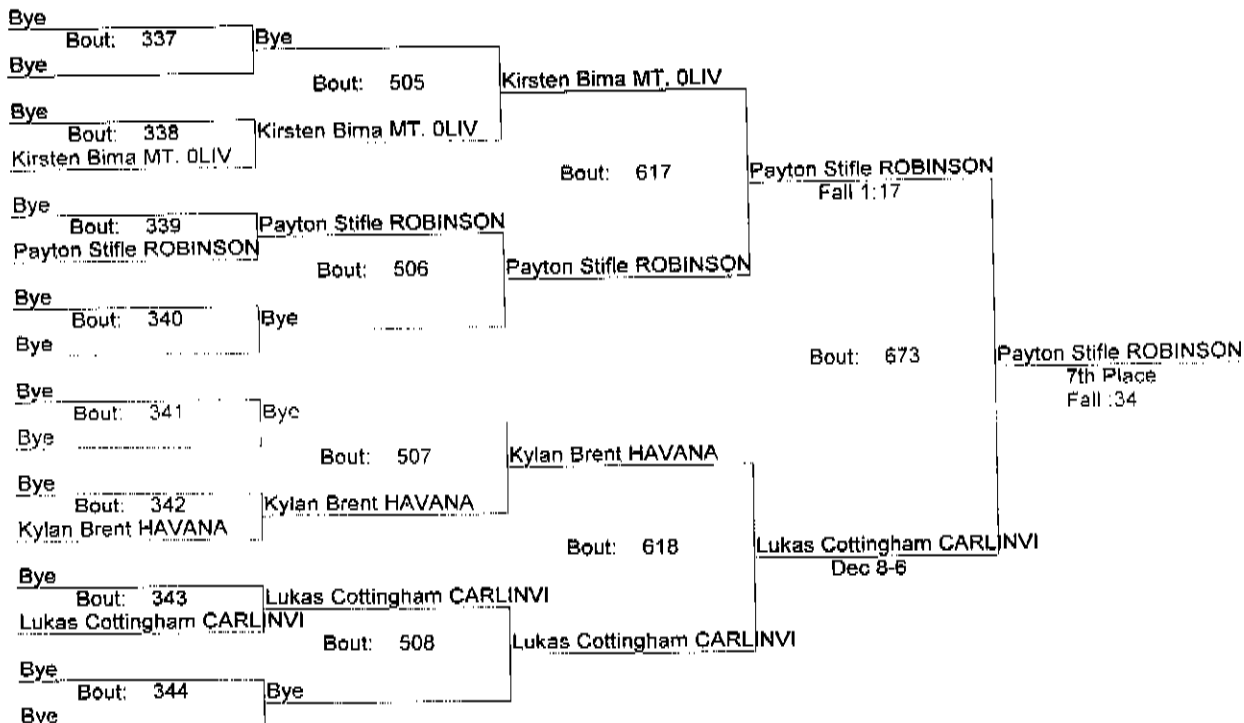

REX AVERY PORTA INVITE

12/12/2009

103

(Fr.) 7- 1

Dustin Dambacher AUBURN
Blake Coleman HILLSBOR Bout: 645 Dustin Dambacher AUBURN
Bout: 589 Blake Coleman HILLSBOR T-Fall 5:59
Alex Tackett ROCHESTER MajDec 14-5 Bout: 675 Buddy Holmes SHELBYVI
Kevin Patton PITTSFIE
Bout: 590 Corbin Uitermarker KEWANEE 3rd Place
Corbin Uitermarker KEWANEE Fall 2:57 Bout: 646 Buddy Holmes SHELBYVI Dec 6-4
Buddy Holmes SHELBYVI Fall 3:01
Blake Coleman HILLSBOR
Bout: 674 Blake Coleman HILLSBOR
Corbin Uitermarker KEWANEE 5th Place
Fall 1:11

- Place Winners -

1st Nathan Newman MID-WEST(Fr) 11- 0
2nd Jordan Richardson PORT(Fr.) 9- 2
3rd Buddy Holmes SHELBYVI(Sr) 6- 4
4th Dustin Dambacher AUBURN(No) 6- 2

- Place Winners -

5th Blake Coleman HILLSBOR(So) 6- 4
6th Corbin Uitermarker KEWANEE 7- 6
7th Payton Stifle ROBINSON (Fr) 4- 2
8th Lukas Cottingham CARLINVI 5- 6