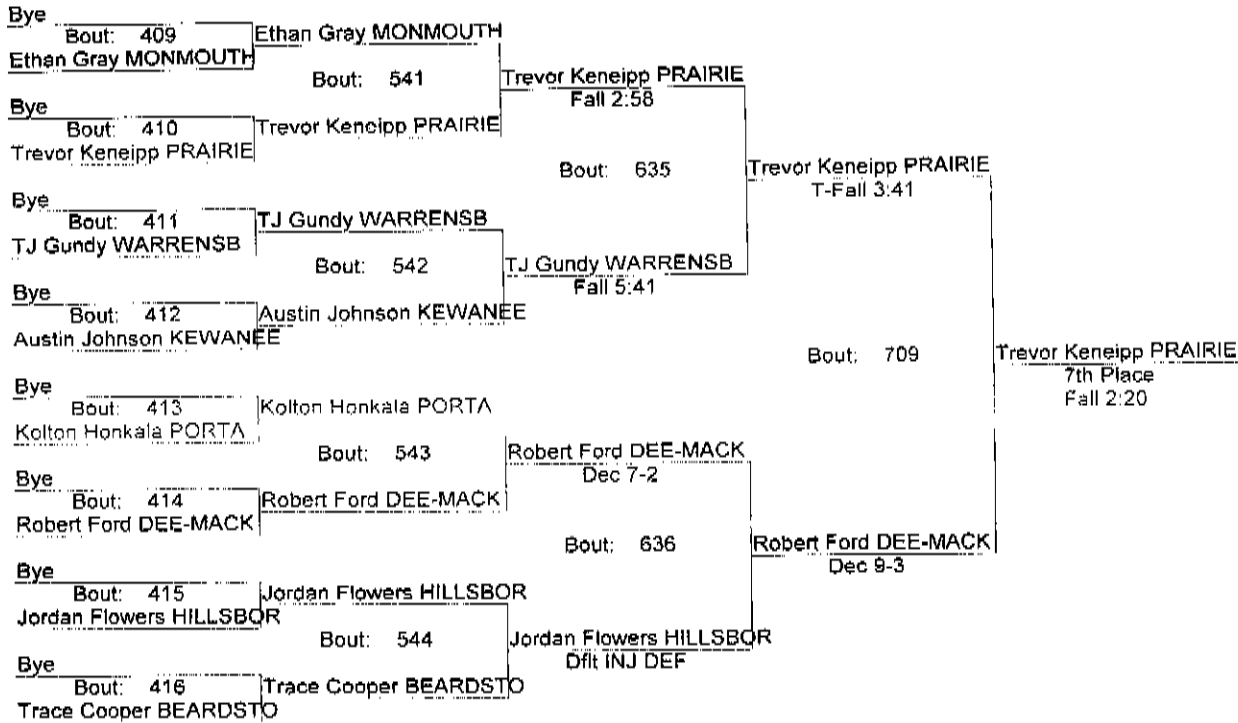

REX AVERY PORTA INVITE

12/12/2009

160

(Sr) 7- 1

- Place Winners -

1st Jeff Gill SHELBYVI (Sr) 8- 1
2nd Chase Tackett ROCHESTER (Sr) 10- 2
3rd Adam Osmoe MT. OLIV (Sr) 10- 4
4th Mitch Thacker ROBINSON (Sr) 6- 2

- Place Winners -

5th Bobby Simmons CARLINVI (Jr) 9- 4
6th Aaron Huff ARGENTA (Jr) 7- 5
7th Trevor Keneipp PRAIRIE (Sr) 9- 4
8th Robert Ford DEE-MACK (Jr) 6- 5