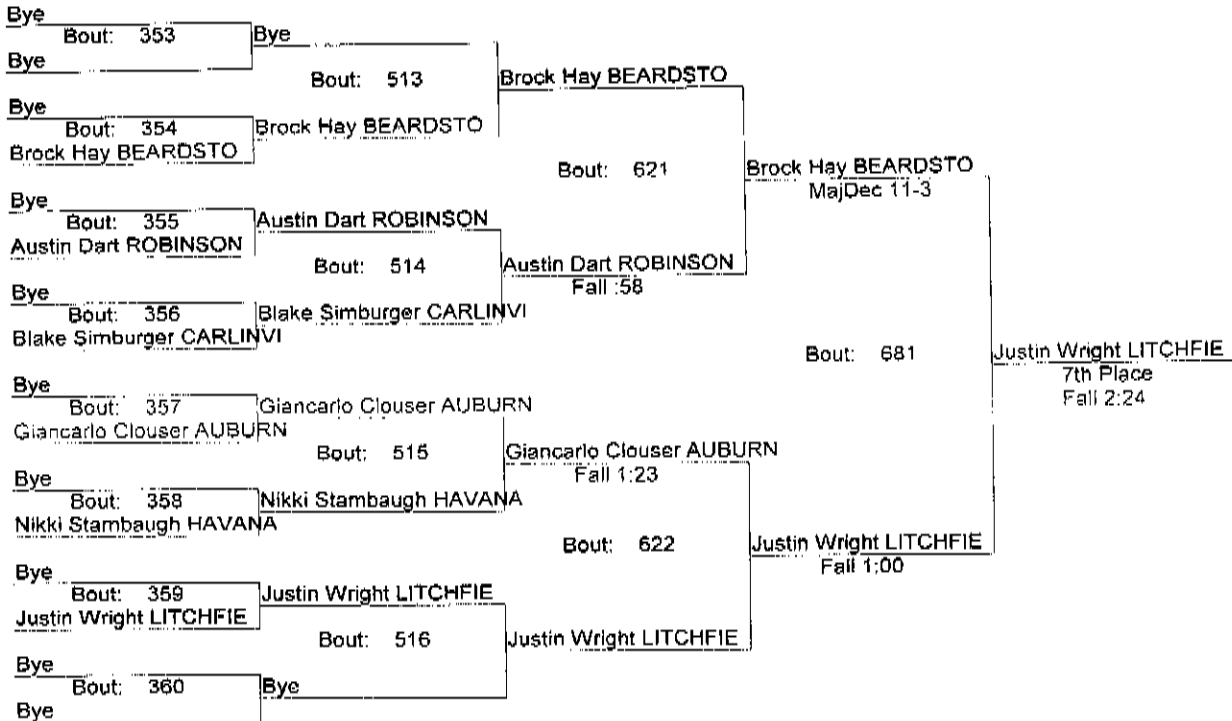

REX AVERY PORTA INVITE

12/12/2009

119

REX AVERY PORTA INVITE

12/12/2009

119

(Sr) 7- 1

- Place Winners -