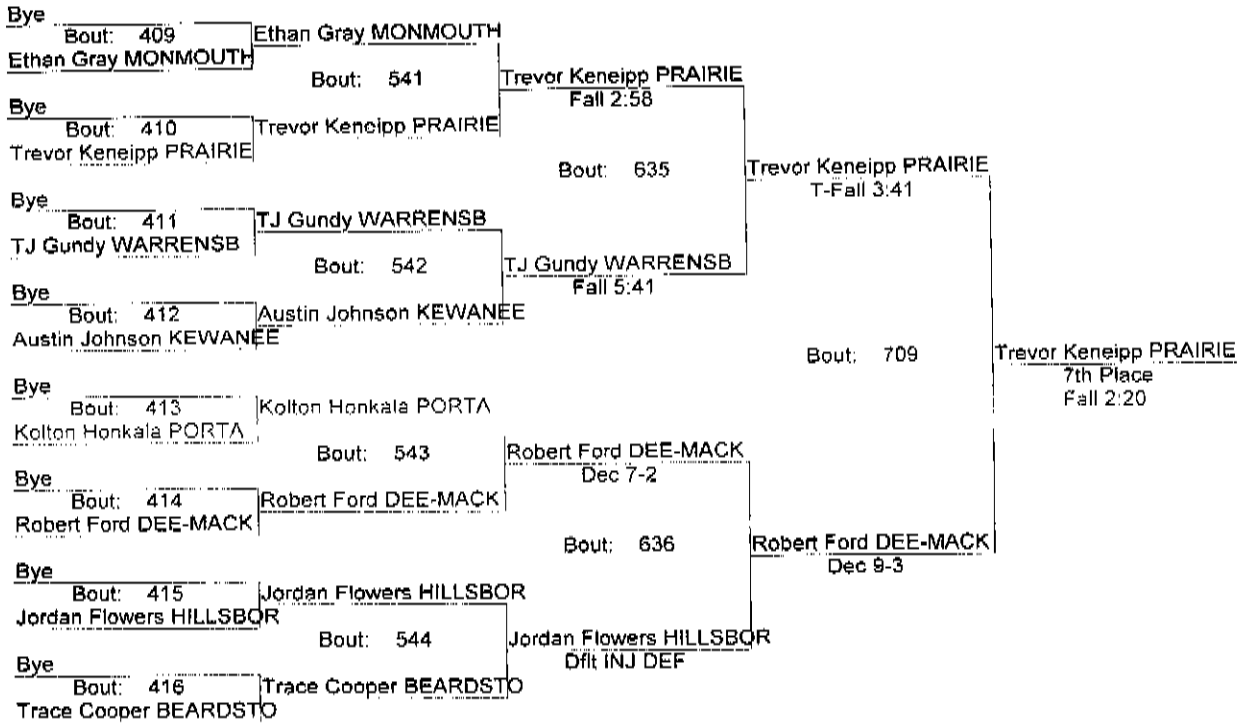

REX AVERY PORTA INVITE

12/12/2009

160

(Sr) 7- 1

- Place Winners -

1st Jeff Gill SHELBYVI (Sr) 8- 1
2nd Chase Tackett ROCHESTER (Sr) 10- 2
3rd Adam Osmoe MT. OLIV (Sr) 10- 4
4th Mitch Thacker ROBINSON (Sr) 6- 2

- Place Winners -

5th Bobby Simmons CARLINVI (Jr) 9- 4
6th Aaron Huff ARGENTA (Jr) 7- 5
7th Trevor Keneipp PRAIRIE (Sr) 9- 4
8th Robert Ford DEE-MACK (Jr) 6- 5