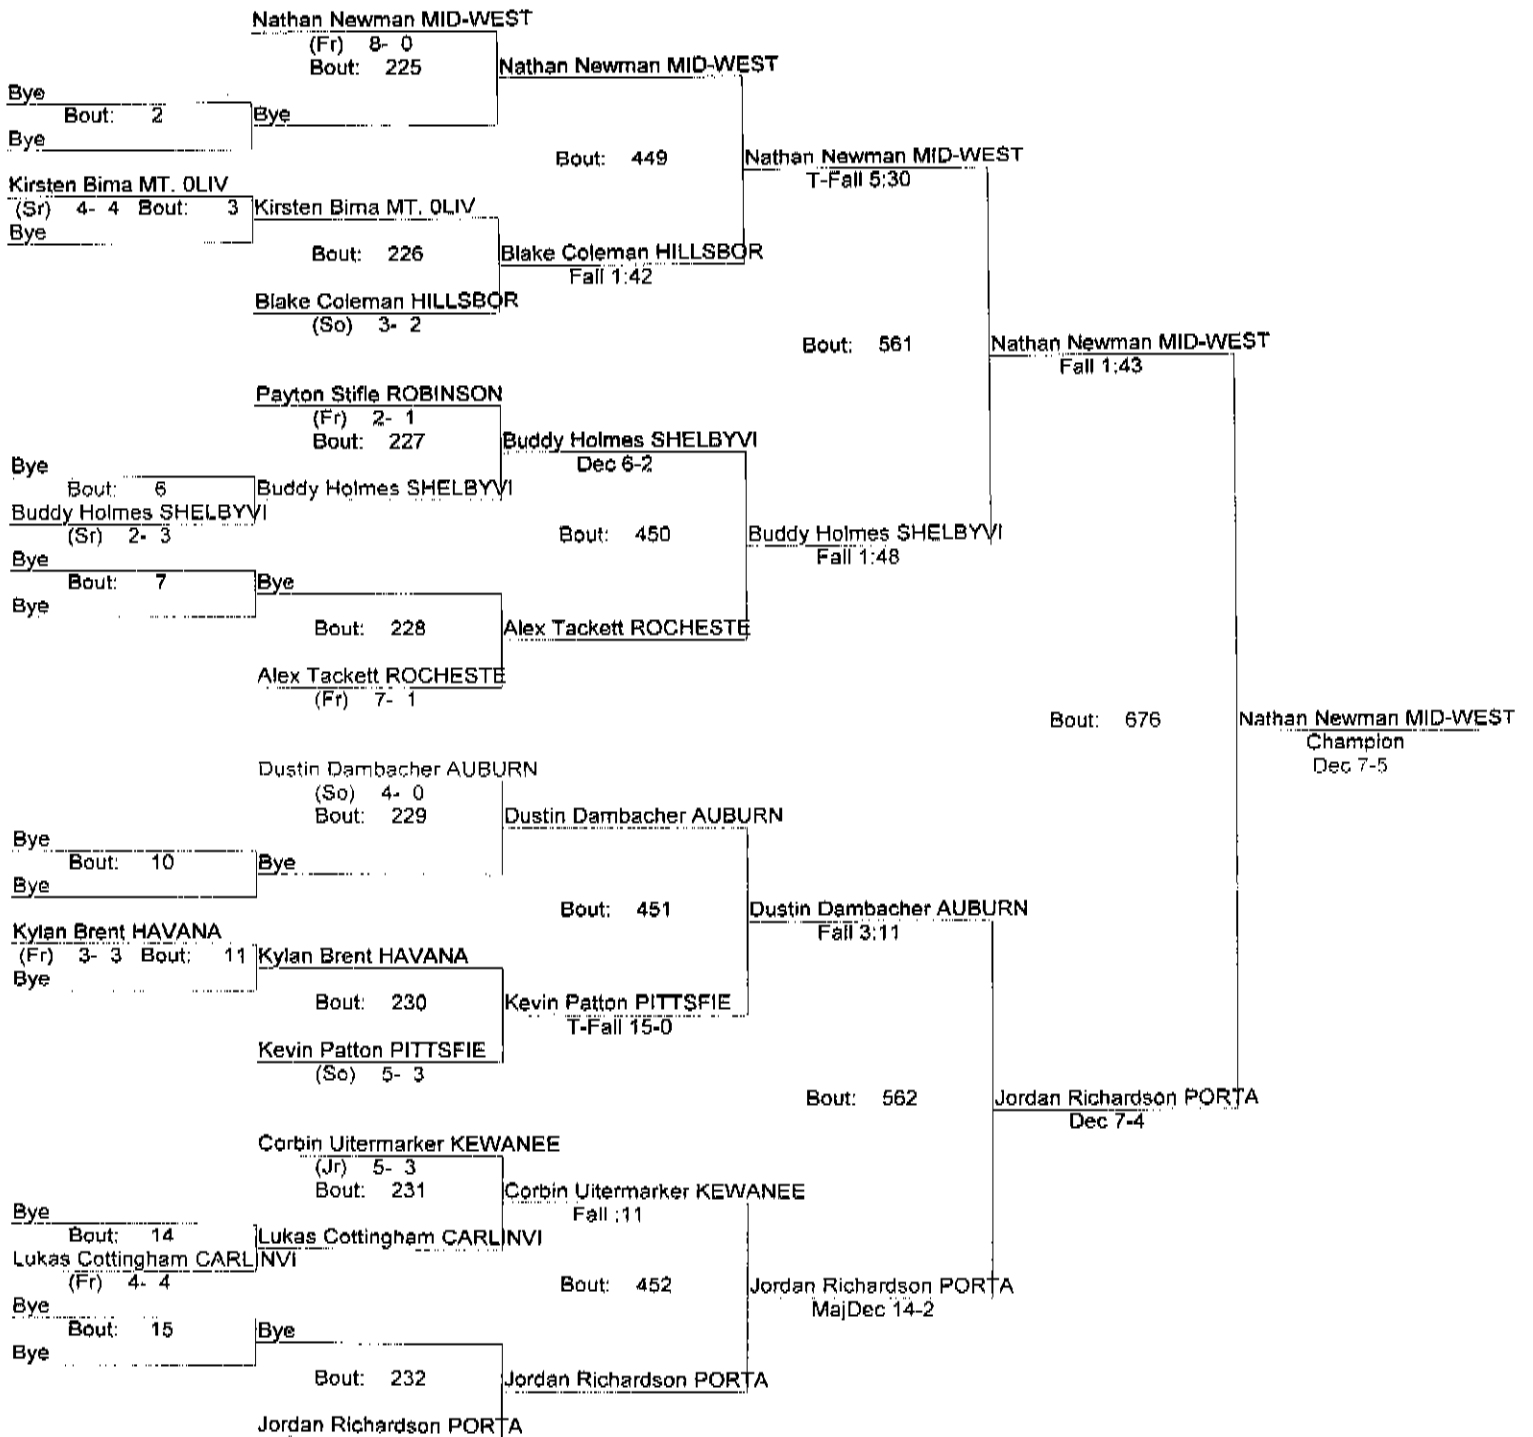

REX AVERY PORTA INVITE

12/12/2009

Place	Score	Name	1st	2nd	3rd	4th	5th	6th	7th	8th
1	230.00	PORTA	3	4	1	2		1		
2	181.00	PRAIRIE CENTRAL	2	1	1	2	3		1	
3	147.00	SHELBYVILLE	1	1	3			3		
4	132.00	ARGENTA			1	2	1	1	2	1
5	129.50	MT.OLIVE	2		1		2	2		1
6	120.00	PITTSFIELD	2	1	1			1		
7	99.00	HILLSBORO			1	1	2	1	1	1
8	92.50	KEWANEE	1	1		2		1		
9	88.50	AUBURN			2	2			1	
10	84.00	MONMOUTH				1	1		3	1
11	82.00	BEARDSTOWN			1	1	1		1	2
12	79.00	ROBINSON					2	1	2	2
13	73.50	CUMBERLAND	1	1			1	1		
14	72.00	LITCHFIELD	1		1				2	
15	69.50	MID-WEST	1		1	1				
16	49.50	ROCHESTER			1		1			1
17	34.00	CARLINVILLE					1			2
18	31.00	HAVANA					1	1		1
19	30.00	DEE-MACK							2	2
20	27.00	WARRENSBURG				1				1

* Team has non-scoring wrestler

REX AVERY PORTA INVITE

12/12/2009

103