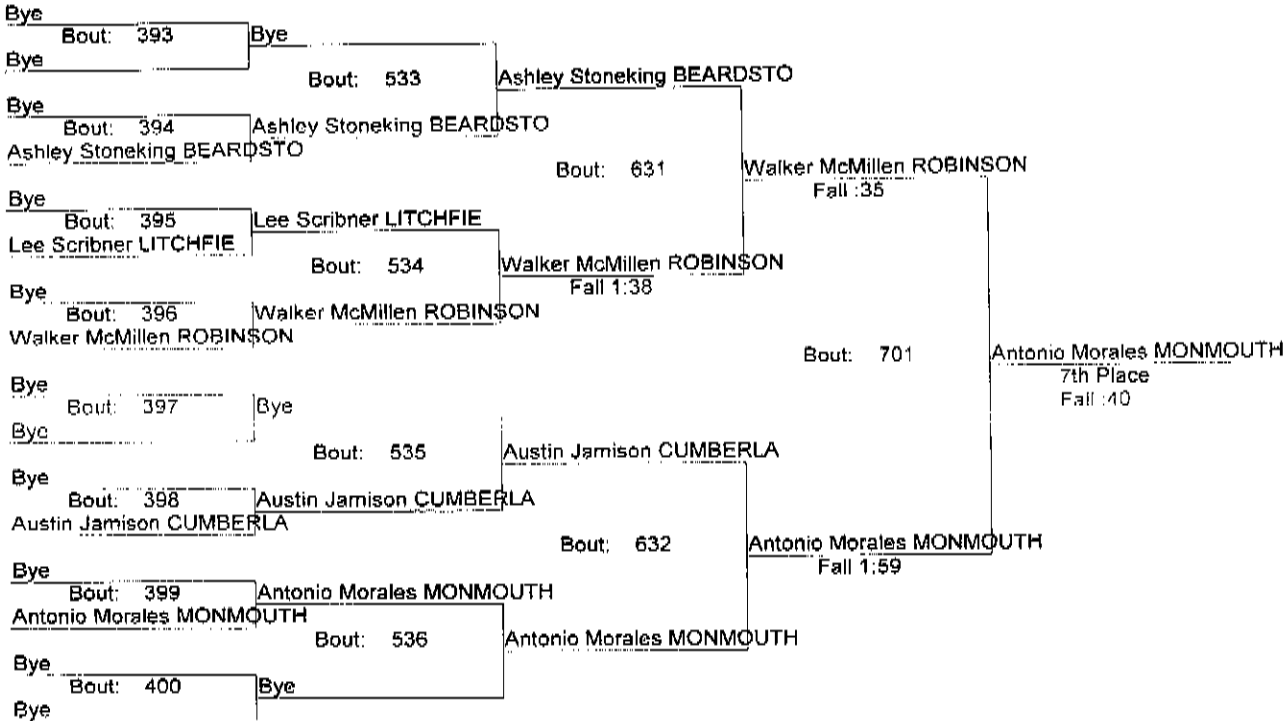

REX AVERY PORTA INVITE

12/12/2009

145

REX AVERY PORTA INVITE

12/12/2009

145

(So) 7- 0

- Place Winners -