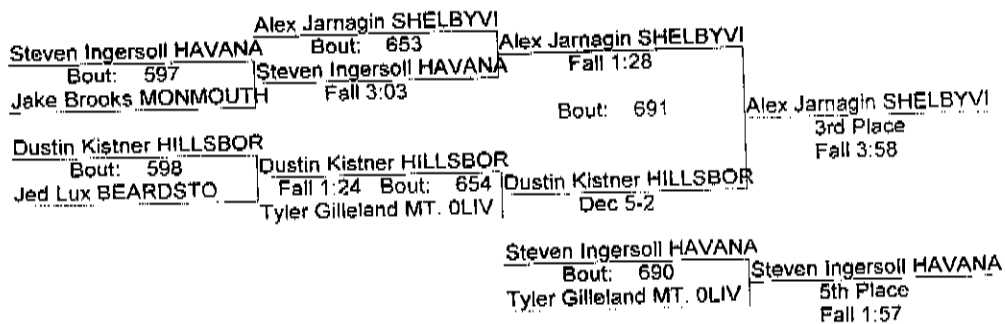

REX AVERY PORTA INVITE

12/12/2009

130

REX AVERY PORTA INVITE

12/12/2009

130

(Jr) 8- 1

- Place Winners -