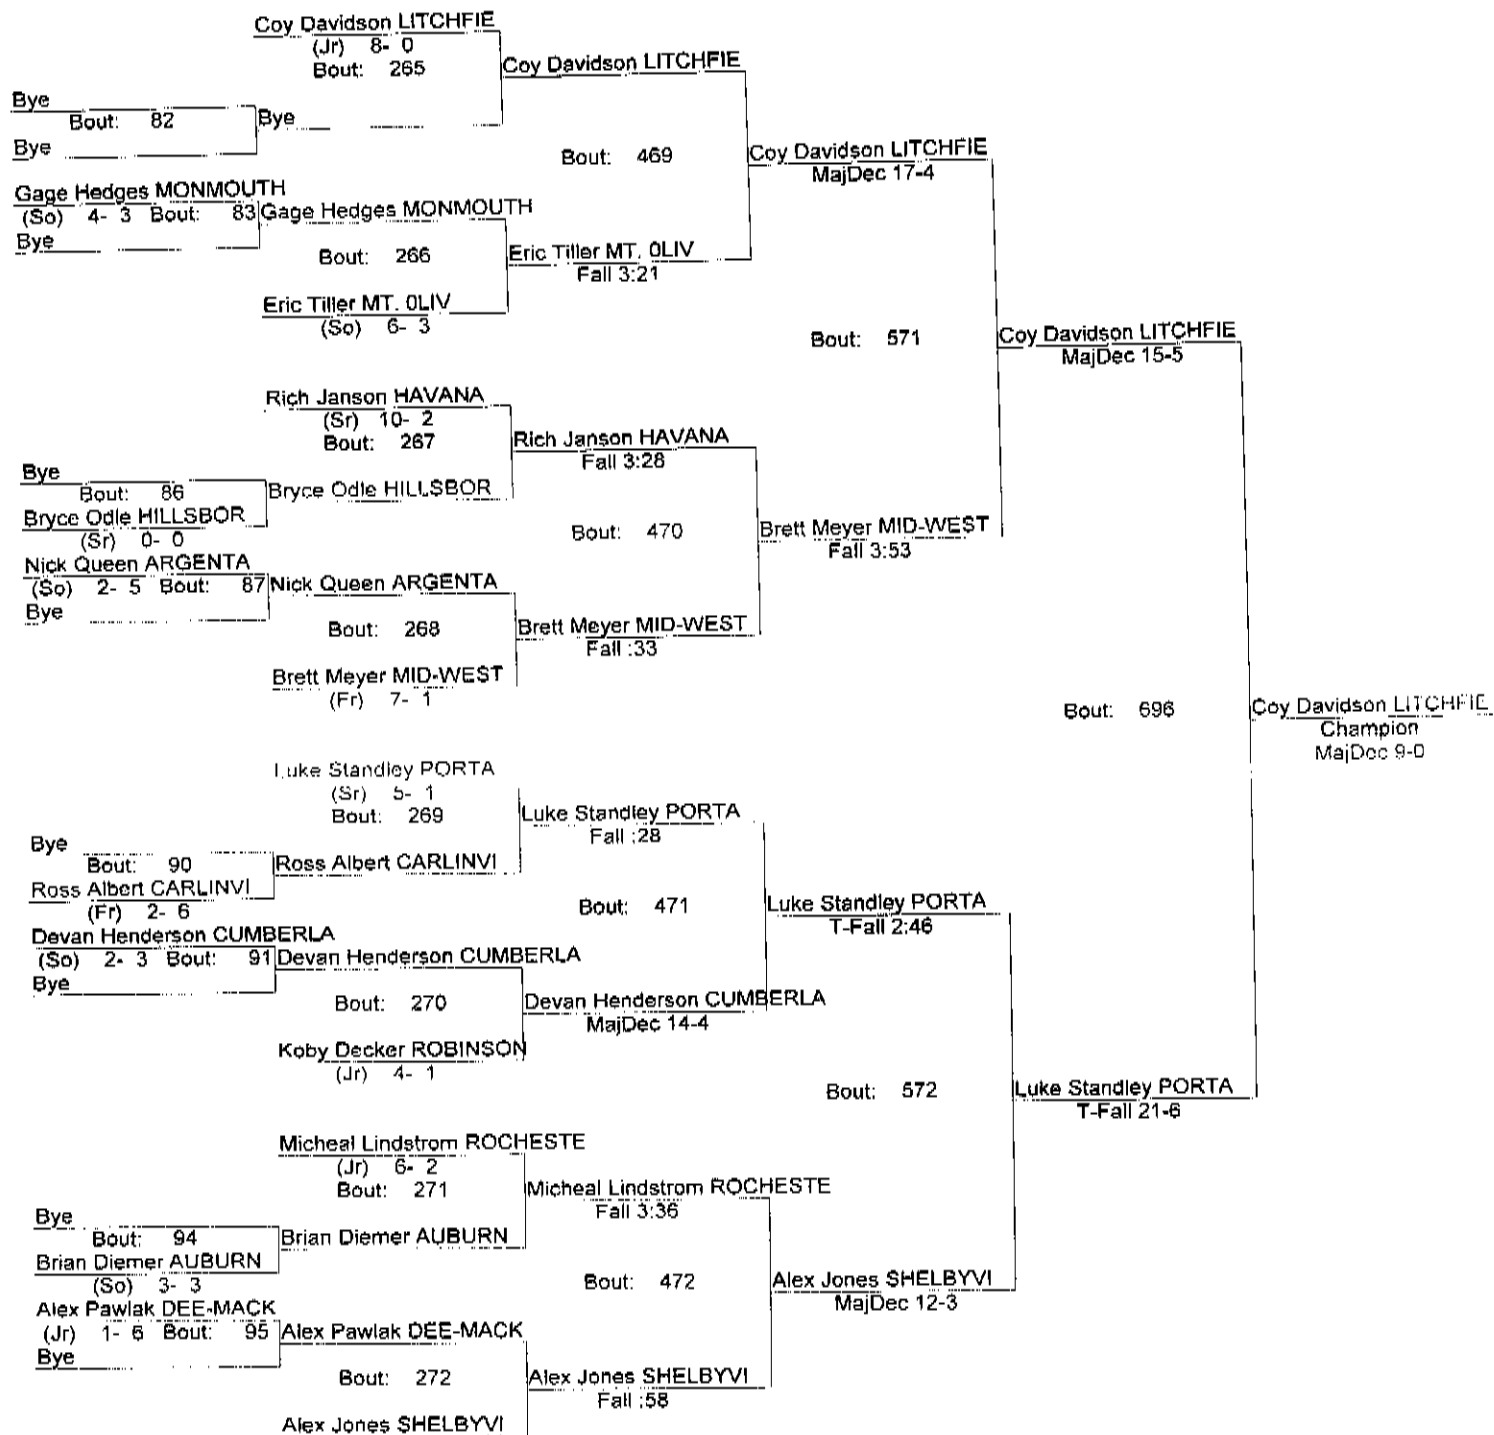

REX AVERY PORTA INVITE

12/12/2009

135

REX AVERY PORTA INVITE

12/12/2009

135

(So) 5- 0

- Place Winners -