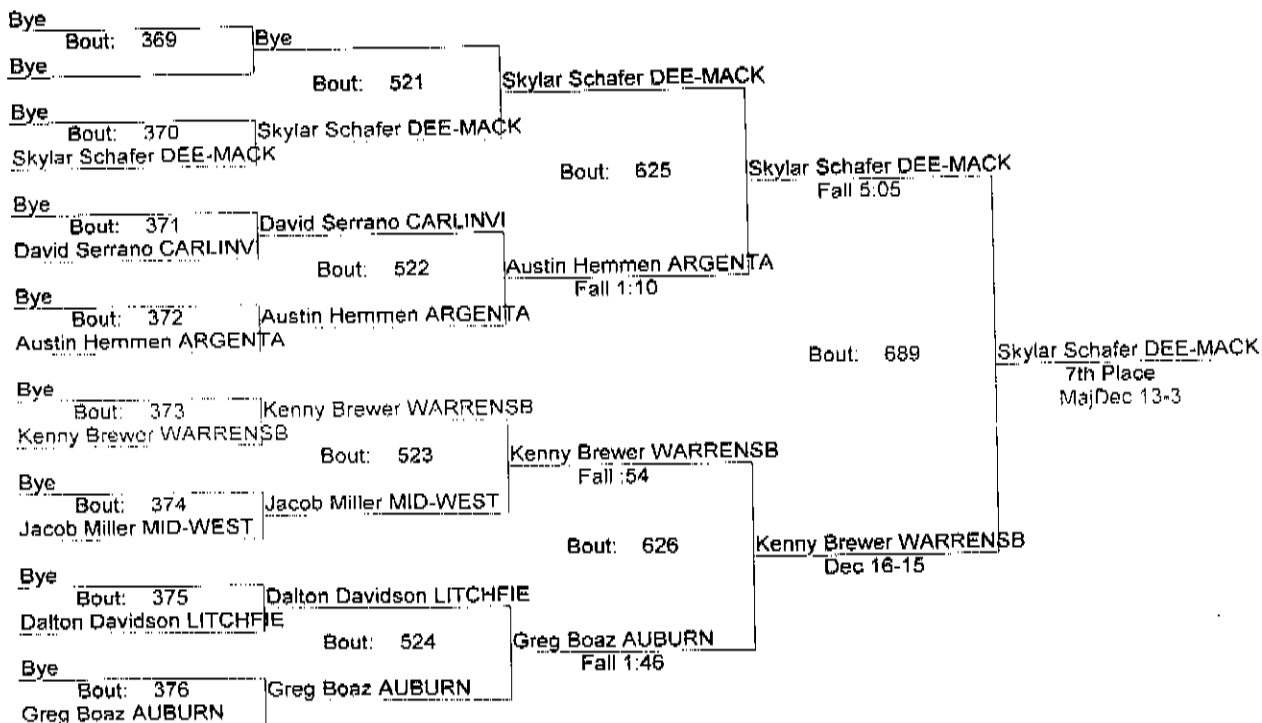

REX AVERY PORTA INVITE

12/12/2009

130

REX AVERY PORTA INVITE

12/12/2009

130

(Jr) 8- 1

- Place Winners -