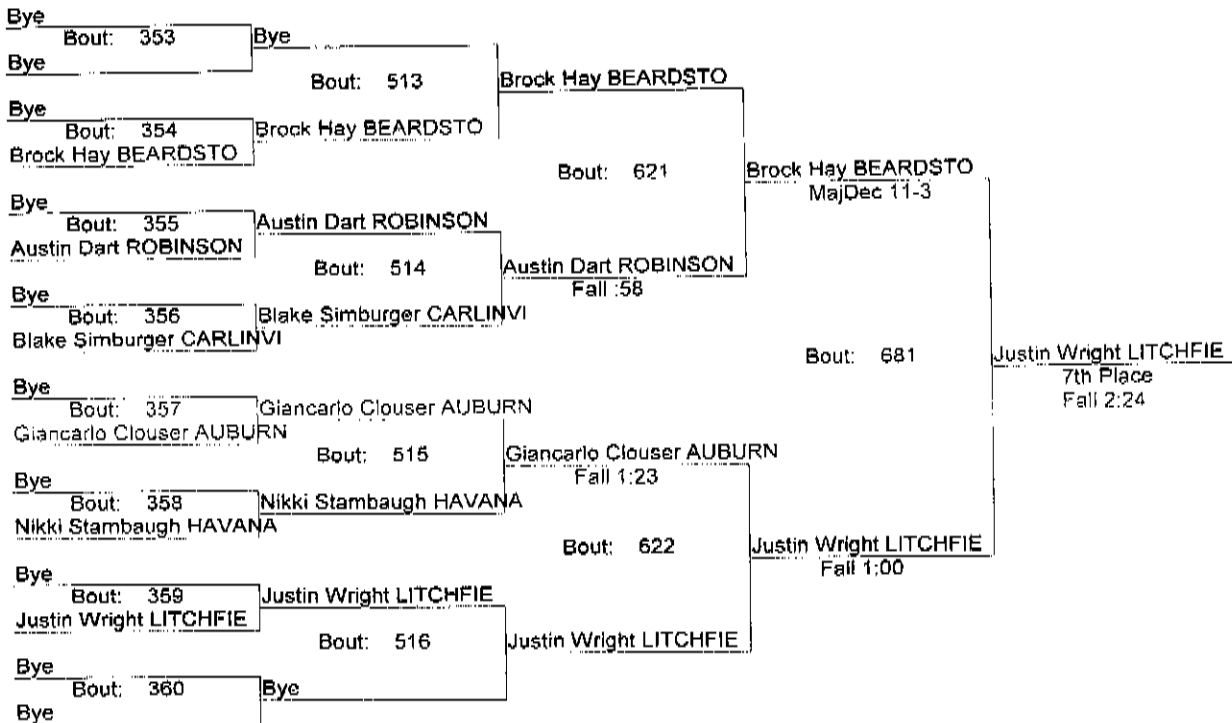

REX AVERY PORTA INVITE

12/12/2009

119

REX AVERY PORTA INVITE

12/12/2009

119

(Sr) 7- 1

- Place Winners -