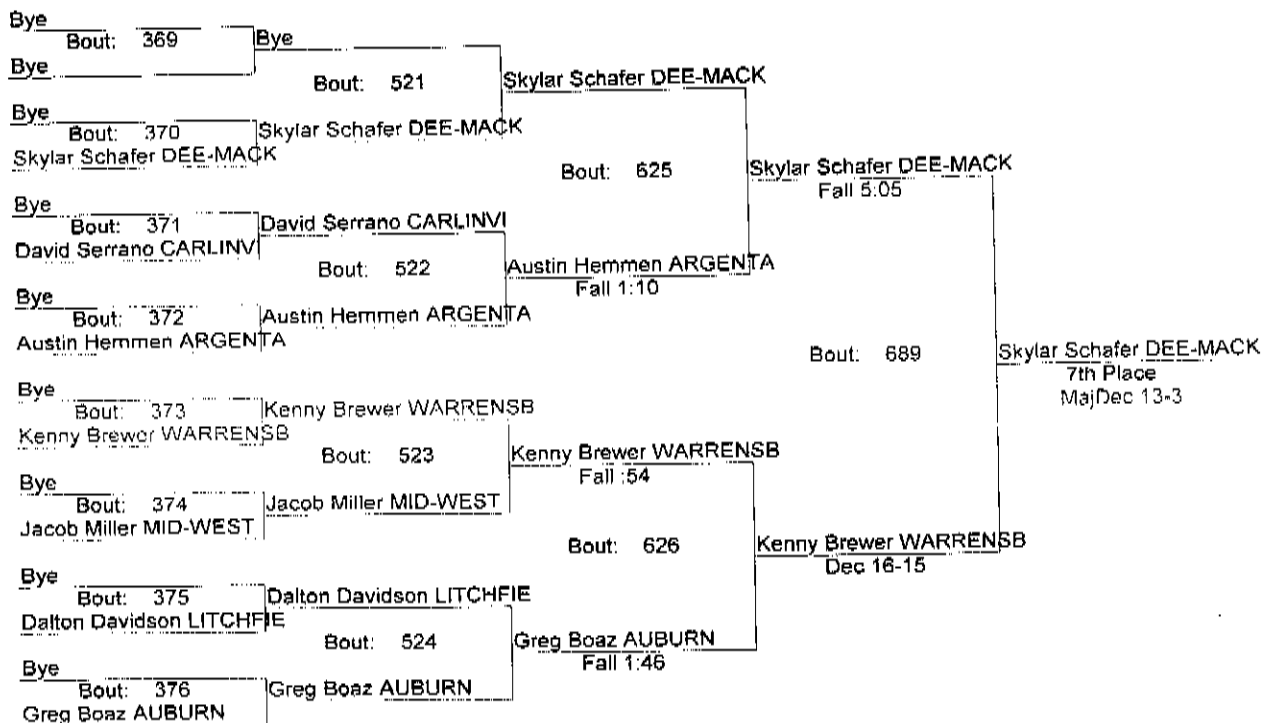

REX AVERY PORTA INVITE

12/12/2009

130

REX AVERY PORTA INVITE

12/12/2009

130

(Jr) 8- 1

- Place Winners -