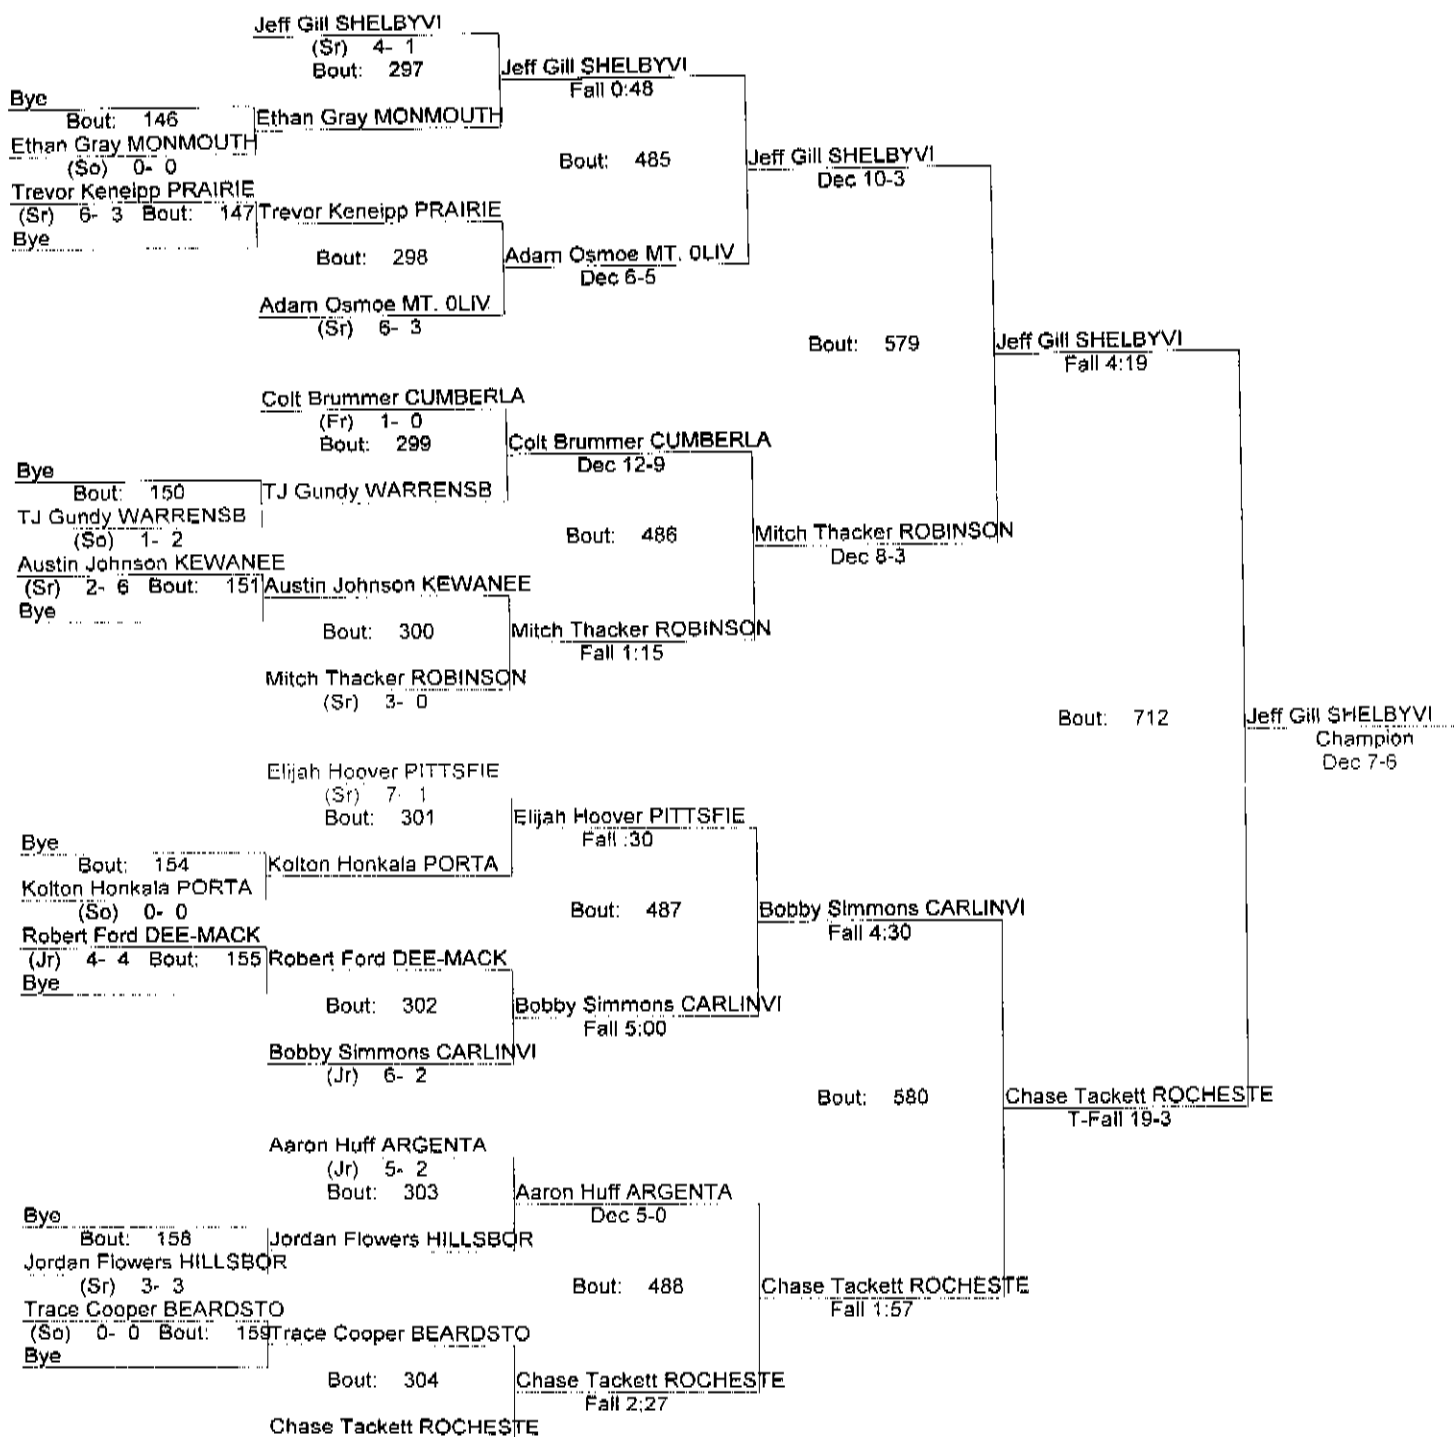

REX AVERY PORTA INVITE

12/12/2009

160