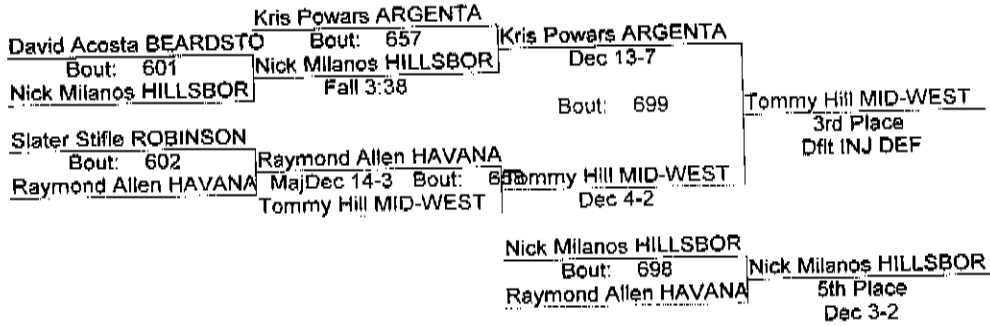

REX AVERY PORTA INVITE

12/12/2009

140

(So) 5- 0

- Place Winners -

1st Takil Agnew PORTA (So) 8- 0
2nd Dolton Brown SHELBYVI (Jr) 7- 1
3rd Tommy Hill MID-WEST (Sr) 11- 2
4th Kris Powars ARGENTA (Sr) 9- 2

- Place Winners -

5th Nick Milanos HILLSBOR (Sr) 9- 7
6th Raymond Allen HAVANA (Jr) 12- 5
7th Zach Brown MONMOUTH (So) 5- 4
8th Chris Salas MT. OLIV (Jr) 6- 7