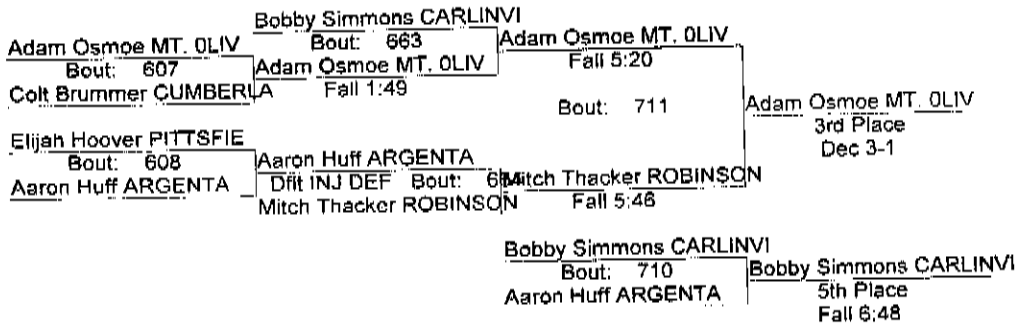

REX AVERY PORTA INVITE

12/12/2009

160

(Sr) 7- 1

- Place Winners -

1st Jeff Gill SHELBYVI (Sr) 8- 1
2nd Chase Tackett ROCHESTER (Sr) 10- 2
3rd Adam Osmoe MT. OLIV (Sr) 10- 4
4th Mitch Thacker ROBINSON (Sr) 6- 2

- Place Winners -

5th Bobby Simmons CARLINVI (Jr) 9- 4
6th Aaron Huff ARGENTA (Jr) 7- 5
7th Trevor Keneipp PRAIRIE (Sr) 9- 4
8th Robert Ford DEE-MACK (Jr) 6- 5