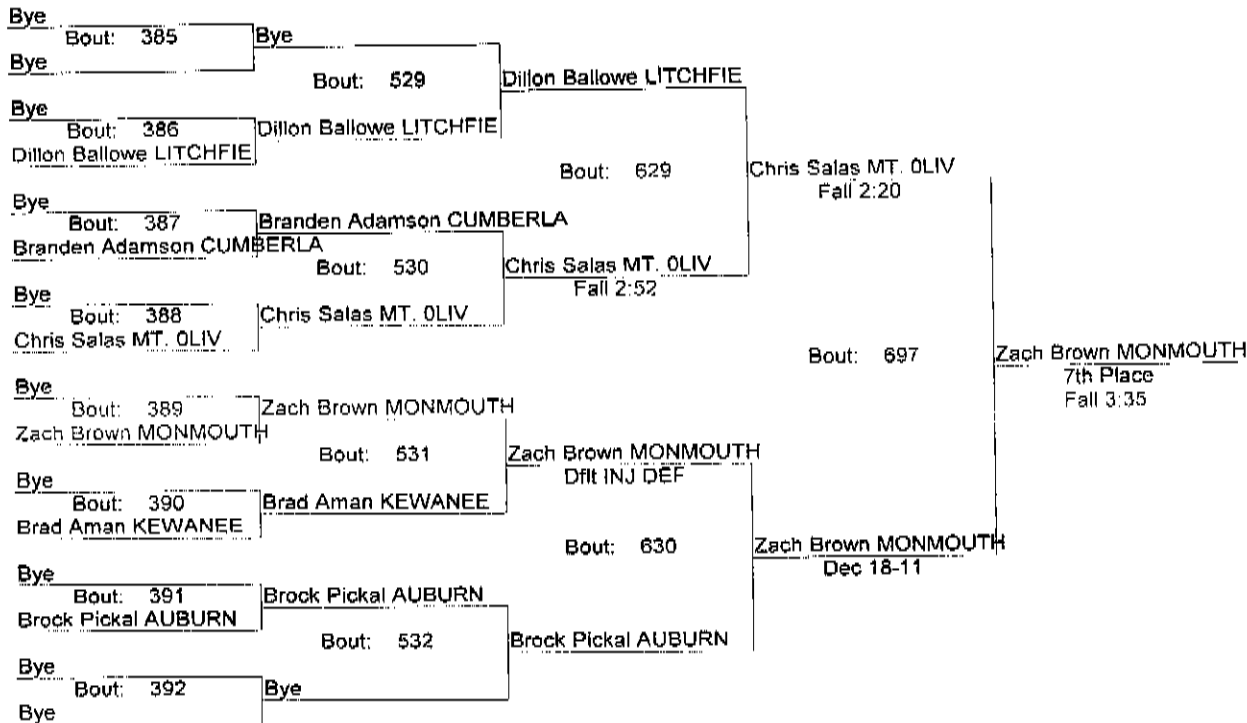

REX AVERY PORTA INVITE

12/12/2009

140

(So) 5- 0

- Place Winners -

1st Takil Agnew PORTA (So) 8- 0
2nd Dolton Brown SHELBYVI (Jr) 7- 1
3rd Tommy Hill MID-WEST (Sr) 11- 2
4th Kris Powars ARGENTA (Sr) 9- 2

- Place Winners -

5th Nick Milanos HILLSBOR (Sr) 9- 7
6th Raymond Allen HAVANA (Jr) 12- 5
7th Zach Brown MONMOUTH (So) 5- 4
8th Chris Salas MT. OLIV (Jr) 6- 7