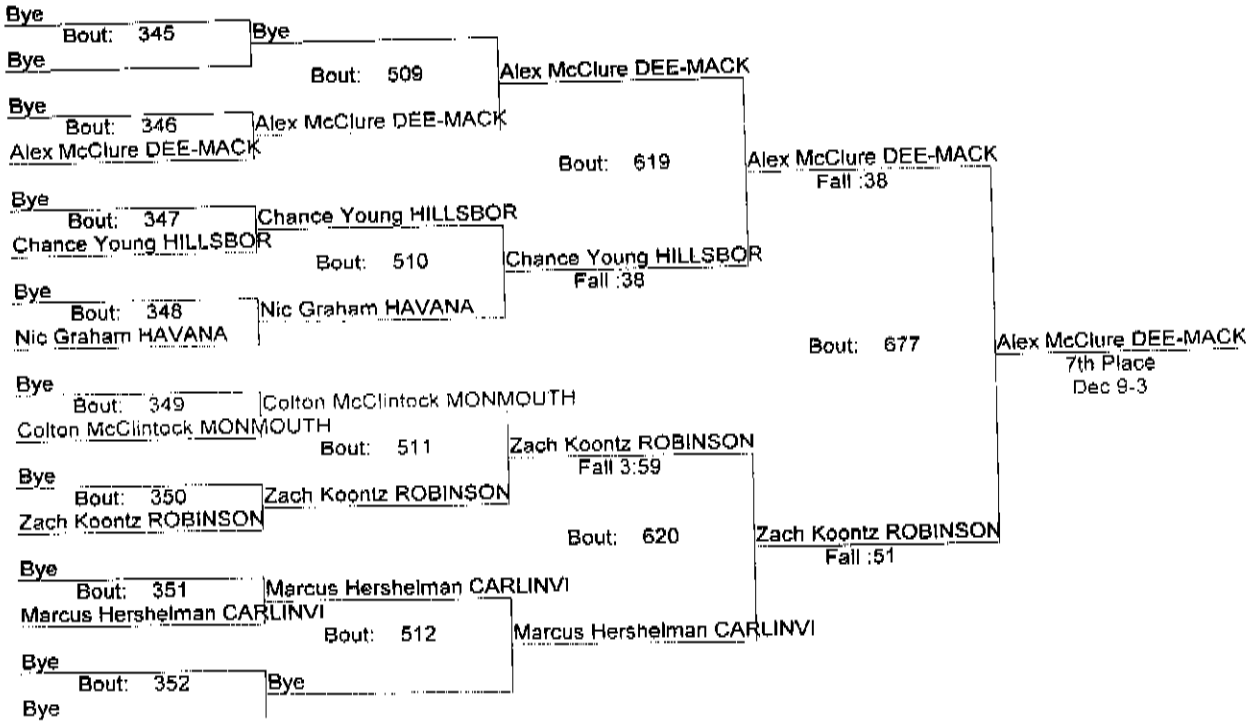

REX AVERY PORTA INVITE

12/12/2009

112

REX AVERY PORTA INVITE

12/12/2009

112

(Jr) 8- 0

- Place Winners -