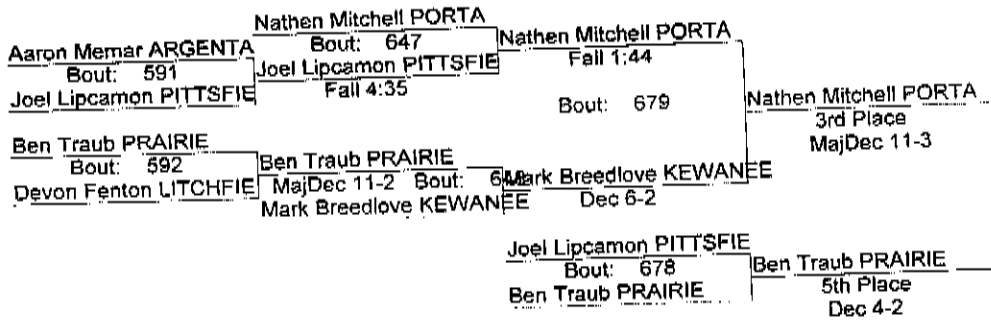

REX AVERY PORTA INVITE

12/12/2009

112

(Jr) 8- 0

- Place Winners -

1st Cain Salas MT. OLIV (Fr) 11- 1
2nd Antonio Quintana BEARD PT (Fr) 13- 2
3rd Nathen Mitchell PORTA (Jr) 11- 1
4th Mark Breedlove KEWANEE (Fr) 9- 4

- Place Winners -

5th Ben Traub PRAIRIE (Fr) 9- 6
6th Joel Lipcamon PITTSFIE (So) 4- 9
7th Alex McClure DEE-MACK (Jr) 7- 5
8th Zach Koontz ROBINSON (So) 3- 4