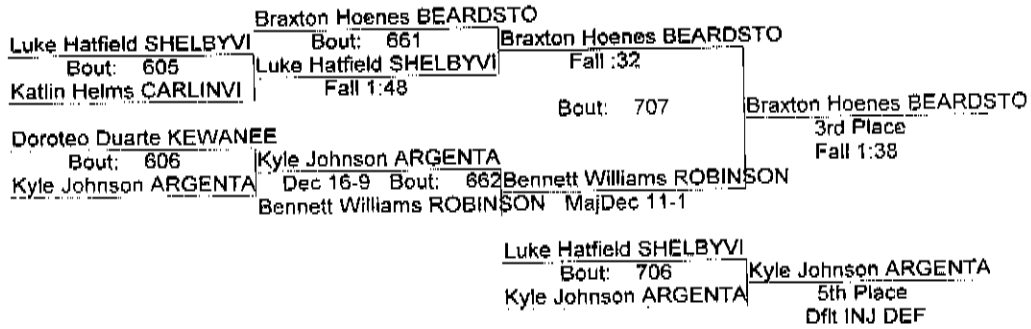

REX AVERY PORTA INVITE

12/12/2009

152

(Jr) 8- 0

- Place Winners -

- 1st Andy Hoselton PRAIRIE (Jr) 11- 0
- 2nd Zach Langloss PORTA (Sr) 8- 1
- 3rd Braxton Hoenes BEARDSTO (Sr) 11- 4
- 4th Bennett Williams ROBINSON (Sr) 6- 3

- Place Winners -

- 5th Kyle Johnson ARGENTA (Jr) 7- 5
- 6th Luke Hatfield SHELBYVI (Fr) 4- 6
- 7th Jake Bredmeyer AUBURN (Sr) 2- 6
- 8th Nick Pianfetti HILLSBOR (Fr) 2- 3