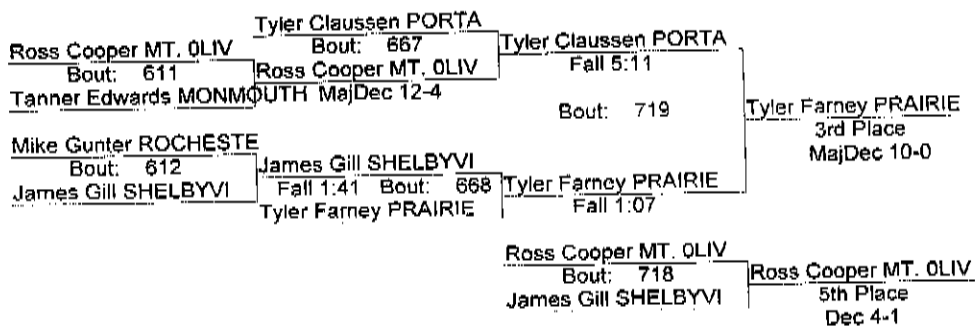

REX AVERY PORTA INVITE

12/12/2009

189

(Sr) 5- 0

- Place Winners -

1st Devon Johnson PITTSFIE (Sr) 11- 0
2nd Jim Kruse CUMBERLA (Sr) 7- 1
3rd Tyler Farney PRAIRIE (Jr) 7- 1
4th Tyler Claussen PORTA (Jr) 8- 2

- Place Winners -

5th Ross Cooper MT. OLIV (Sr) 10- 4
6th James Gill SHELBYVI (Sr) 6- 4
7th Tucker Ham BEARDSTO (Fr) 8- 5
8th Jared Daugherty HAVANA(Sr) 8- 7