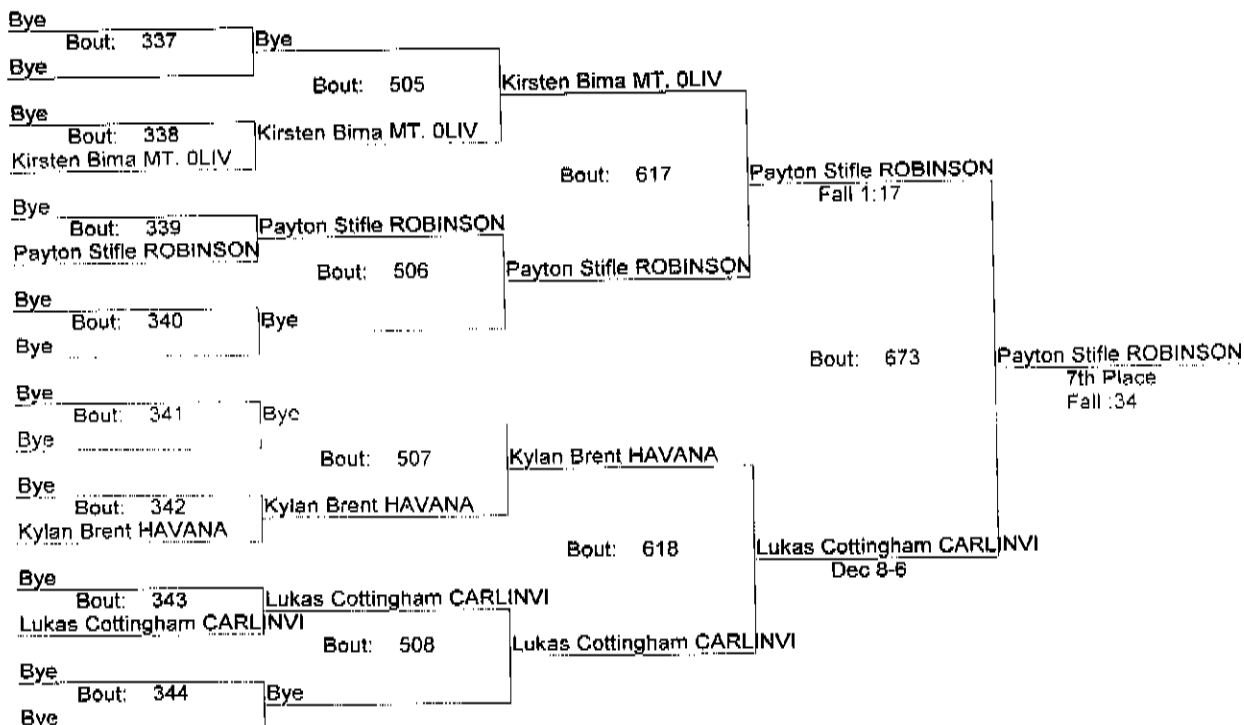

REX AVERY PORTA INVITE

12/12/2009

103

(Fr.) 7- 1

	Dustin Dambacher AUBURN	
Blake Coleman HILLSBOR	Bout: 645	Dustin Dambacher AUBURN
Bout: 589	Blake Coleman HILLSBOR	T-Fall 5:59
Alex Tackett ROCHESTER	MajDec 14-5	
	Bout: 675	Buddy Holmes SHELBYVI
Kevin Patton PITTSFIE		3rd Place
Bout: 590	Corbin Uitermarker KEWANEE	Dec 6-4
Corbin Uitermarker KEWANEE	Fall 2:57	Bout: 646
	Bout: 646	Buddy Holmes SHELBYVI
	Bout: 646	Fall 3:01
	Blake Coleman HILLSBOR	
	Bout: 674	Blake Coleman HILLSBOR
	Corbin Uitermarker KEWANEE	5th Place
		Fall 1:11

- Place Winners -

1st Nathan Newman MID-WEST(Fr) 11- 0
2nd Jordan Richardson PORT(Fr.) 9- 2
3rd Buddy Holmes SHELBYVI(Sr) 6- 4
4th Dustin Dambacher AUBURN(No) 6- 2

- Place Winners -

5th Blake Coleman HILLSBOR(So) 6- 4
6th Corbin Uitermarker KEWANEE 7- 6
7th Payton Stifle ROBINSON (Fr) 4- 2
8th Lukas Cottingham CARLINVI 5- 6