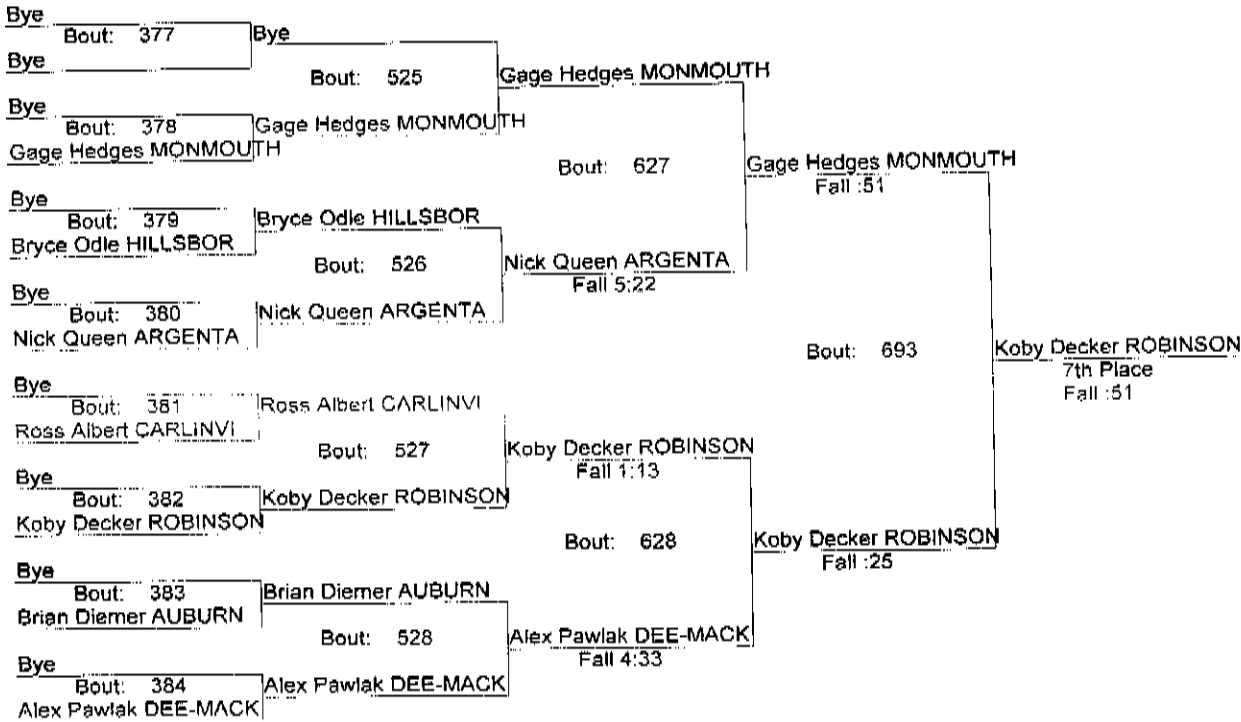

REX AVERY PORTA INVITE

12/12/2009

135

REX AVERY PORTA INVITE

12/12/2009

135

(So) 5- 0

- Place Winners -