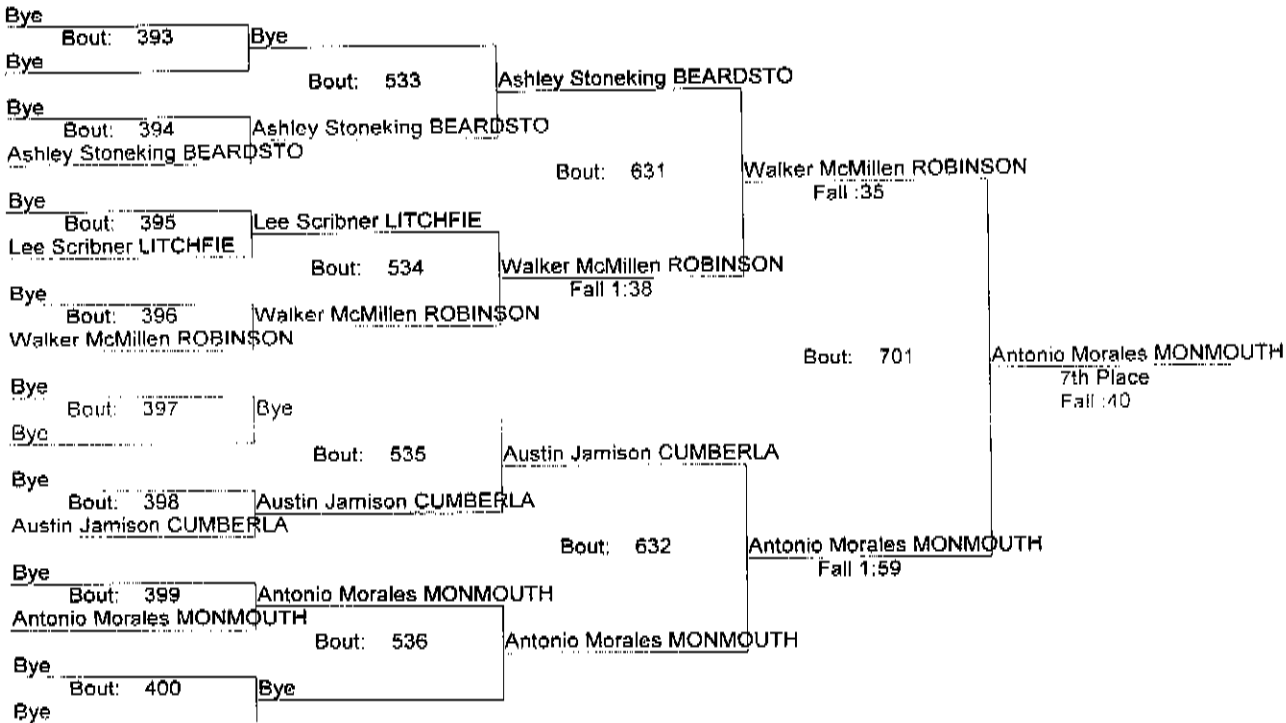

- Place Winners -

- 1st Stormy Hild PORTA (Jr) 8- 0
- 2nd Matt Gadberry AUBURN (Sr) 9- 1
- 3rd Brandon Schehl HILLSBOR (Sr) 9- 2
- 4th Aaron Batchelder WARRENSB 9- 2

- Place Winners -

- 5th Ricky Garza PRAIRIE (So) 9- 4
- 6th Daniel Ball ARGENTA (Jr) 8- 3
- 7th Antonio Morales MONMOUTH (Sr) 6- 4
- 8th Walker McMillen ROBINSON (Sr) 2- 2