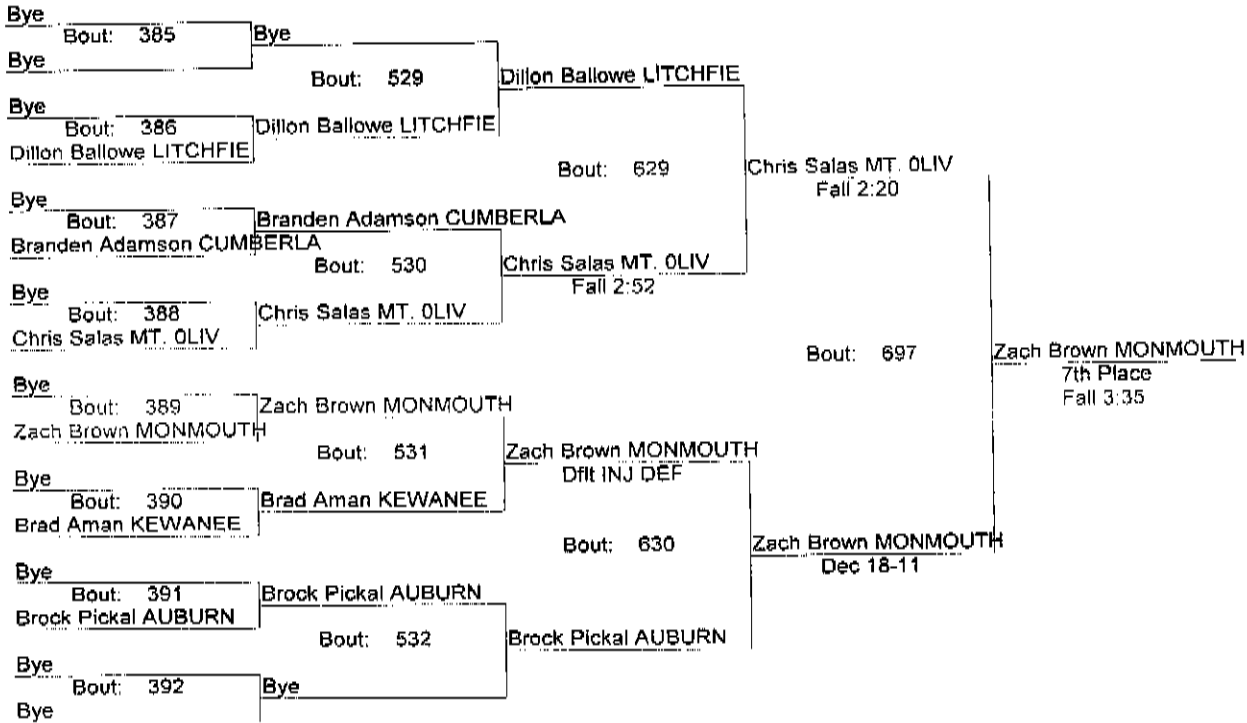

REX AVERY PORTA INVITE

12/12/2009

140

REX AVERY PORTA INVITE

12/12/2009

140

(So) 5- 0

- Place Winners -