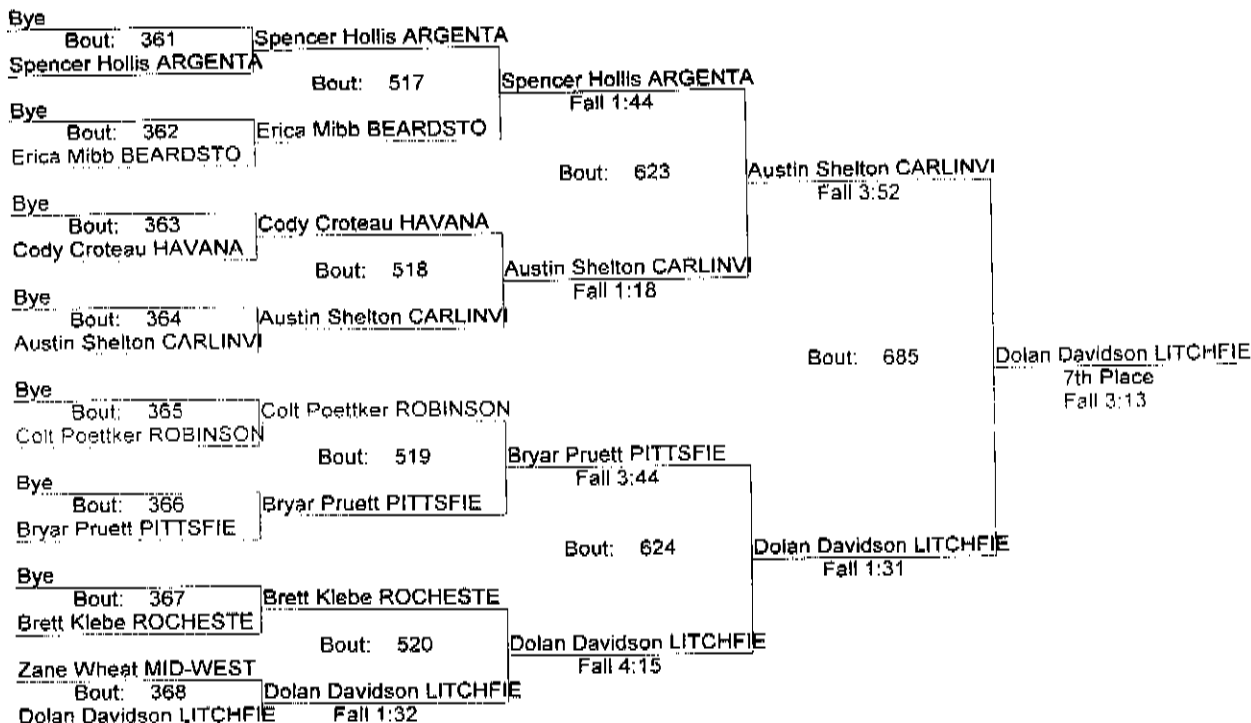

REX AVERY PORTA INVITE

12/12/2009

125

REX AVERY PORTA INVITE

12/12/2009

125

(Fr) 9- 0

- Place Winners -