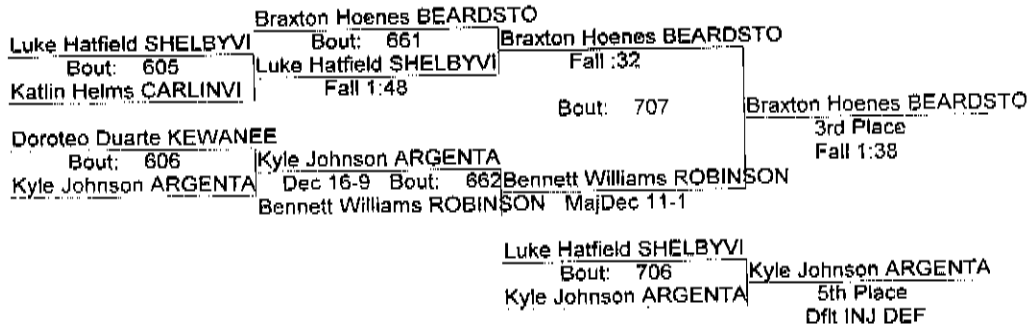

REX AVERY PORTA INVITE

12/12/2009

152

(Jr) 8- 0

- Place Winners -

1st Andy Hoselton PRAIRIE (Jr) 11- 0
2nd Zach Langloss PORTA (Sr) 8- 1
3rd Braxton Hoenes BEARDSTO (Sr) 11- 4
4th Bennett Williams ROBINSON (Sr) 6- 3

- Place Winners -

5th Kyle Johnson ARGENTA (Jr) 7- 5
6th Luke Hatfield SHELBYVI (Fr) 4- 6
7th Jake Bredmeyer AUBURN (Sr) 2- 6
8th Nick Pianfetti HILLSBOR (Fr) 2- 3