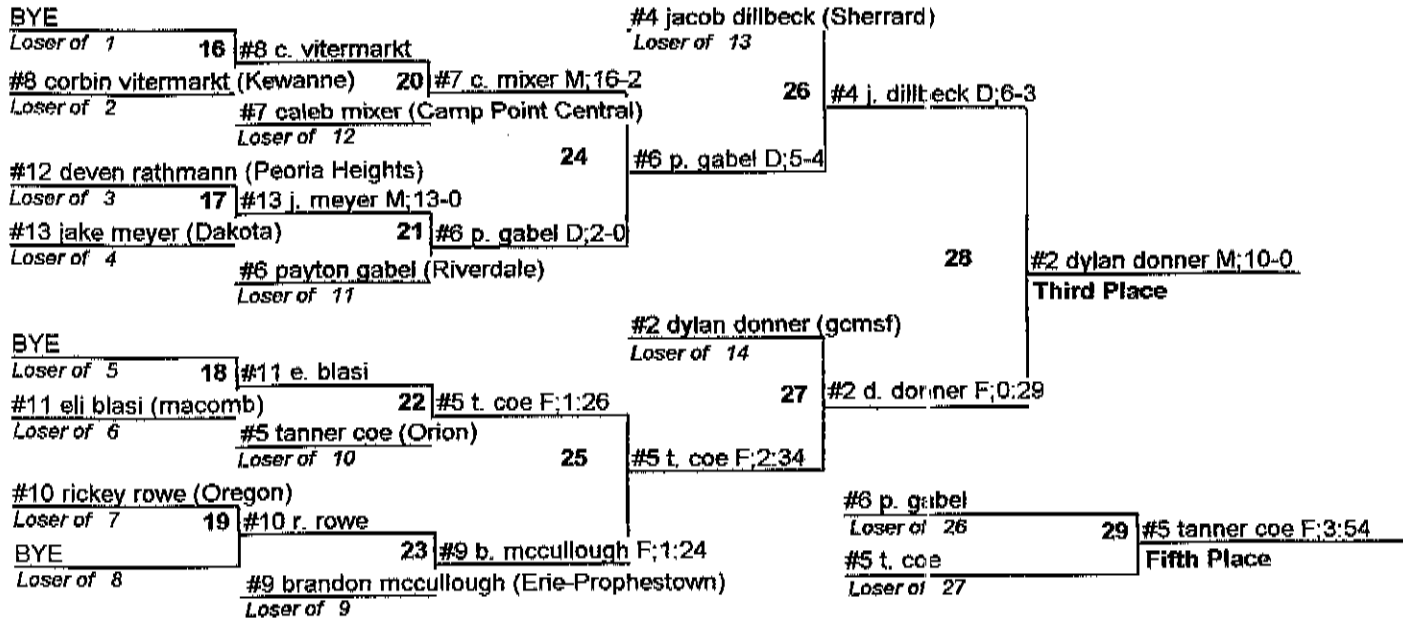

Bob Mitton Invitational

103

#1 bryce skiles (Mercer County)