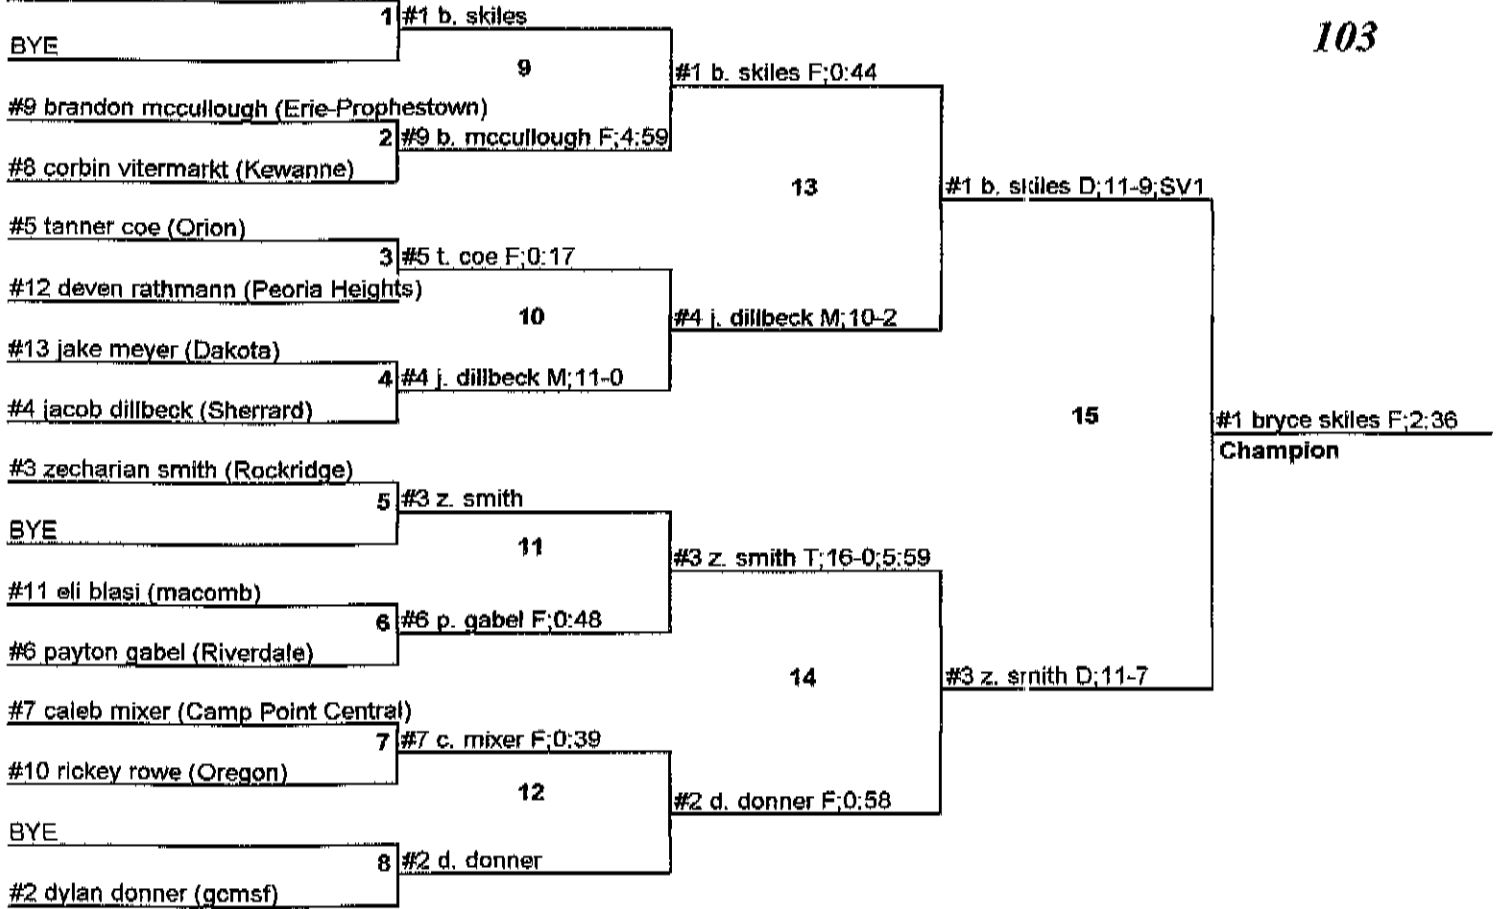

Bob Mitton Invitational

103

#1 bryce skiles (Mercer County)