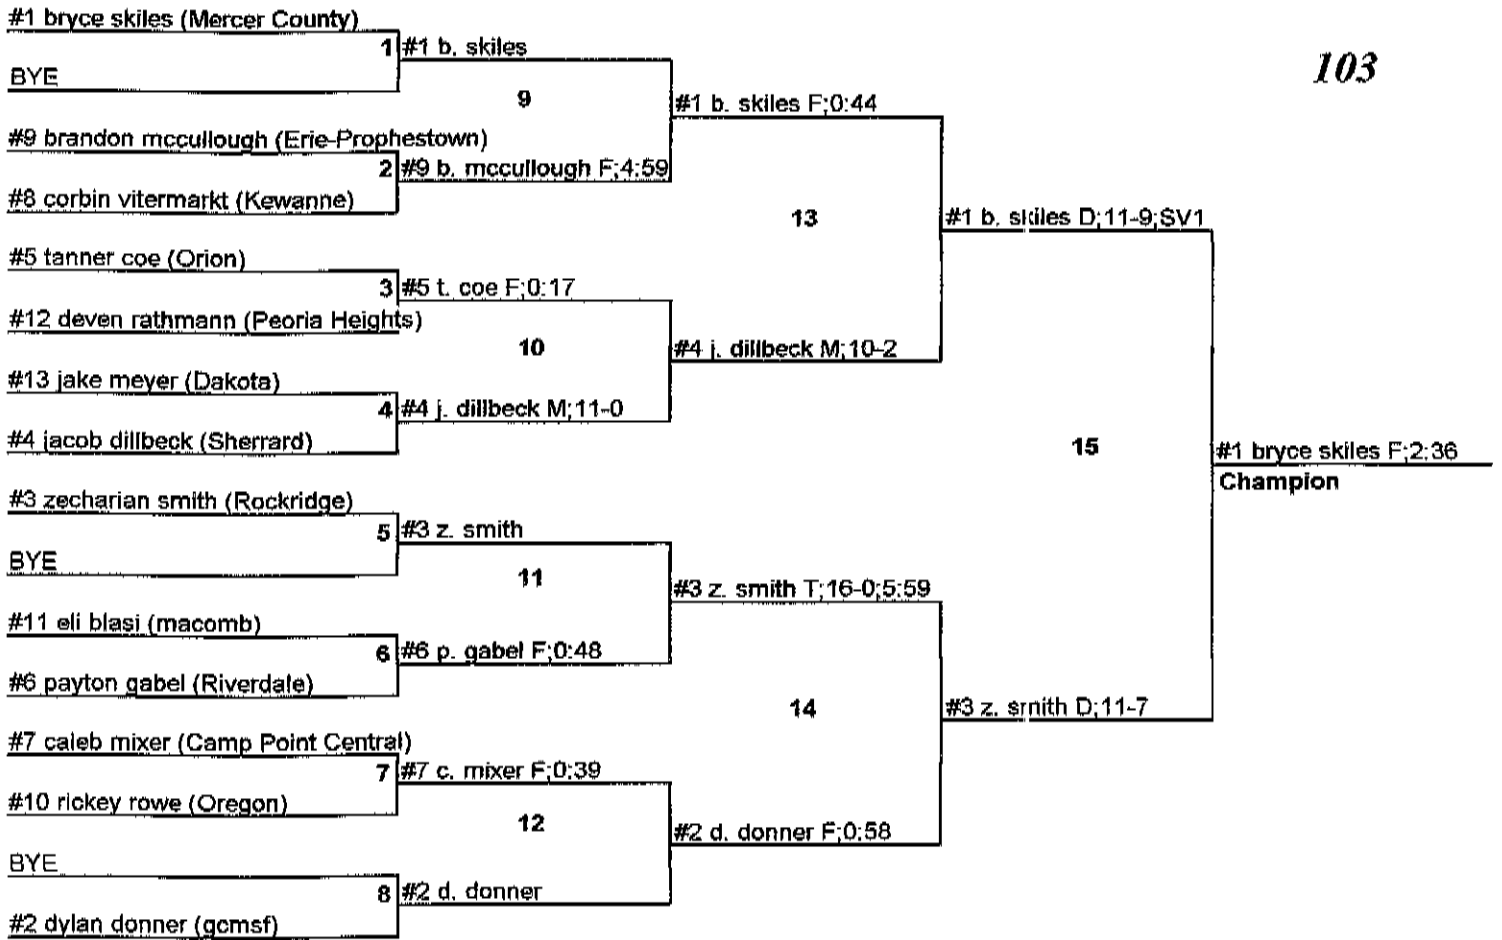

Bob Mitton Invitational

103