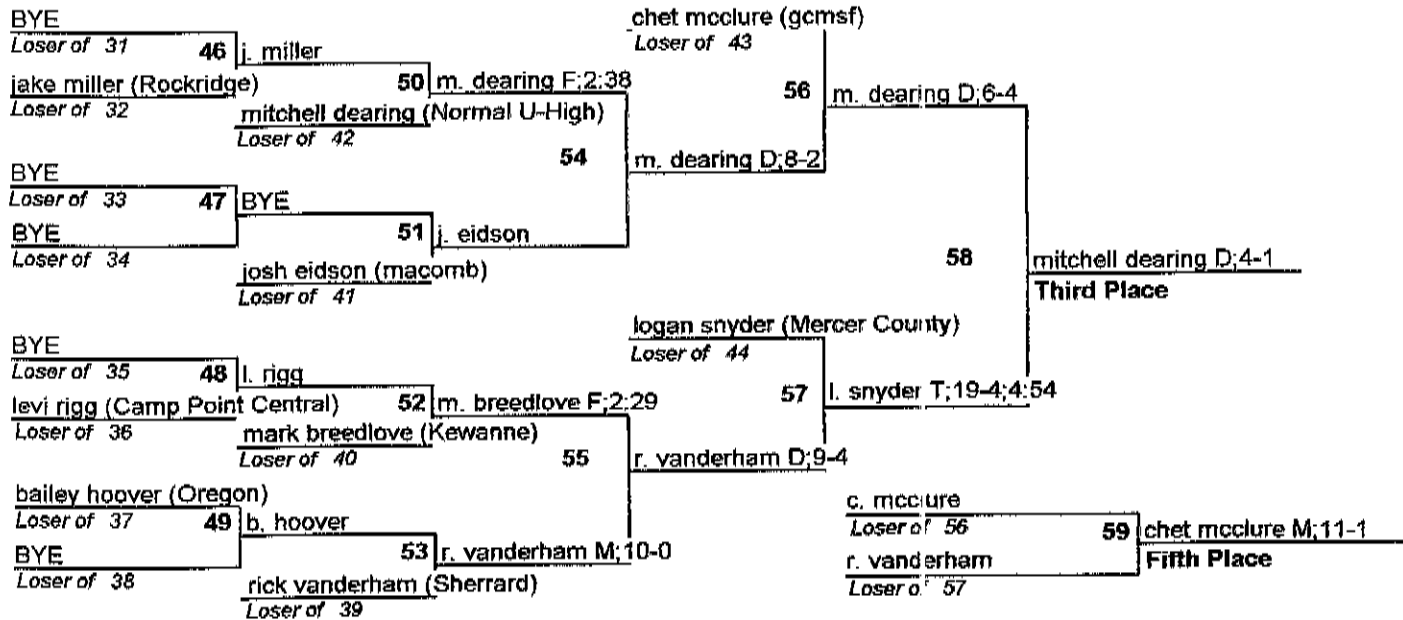

Wt 215

- 1 cal breedlove (Kewanee) D 5-1 OT
- 2 tim stahl (Dakota)
- 3 anthony myrick (macomb) D 10-4
- 4 austin seneca (Gibson-City Melvin-Sibley-Fish)
- 5 patrick knees (Sherrard) M 13-4
- 6 dustin tangerdross (Camp Point Central)

Wt 285

- 1 jake peterson (Polo) D 8-6
- 2 mitchell keppy (Riverdale)
- 3 marsell dunn (Kewanee) M 13-2
- 4 mack seneca (Gibson-City Melvin-Sibley-Fish)
- 5 erick link (Sherrard) F DEF
- 6 ryan king (Peoria Heights)

Bob Mitton Invitational

103

Bob Mitton Invitational

112

Bob Mitton Invitational

119

Bob Mitton Invitational

Bob Mitton Invitational