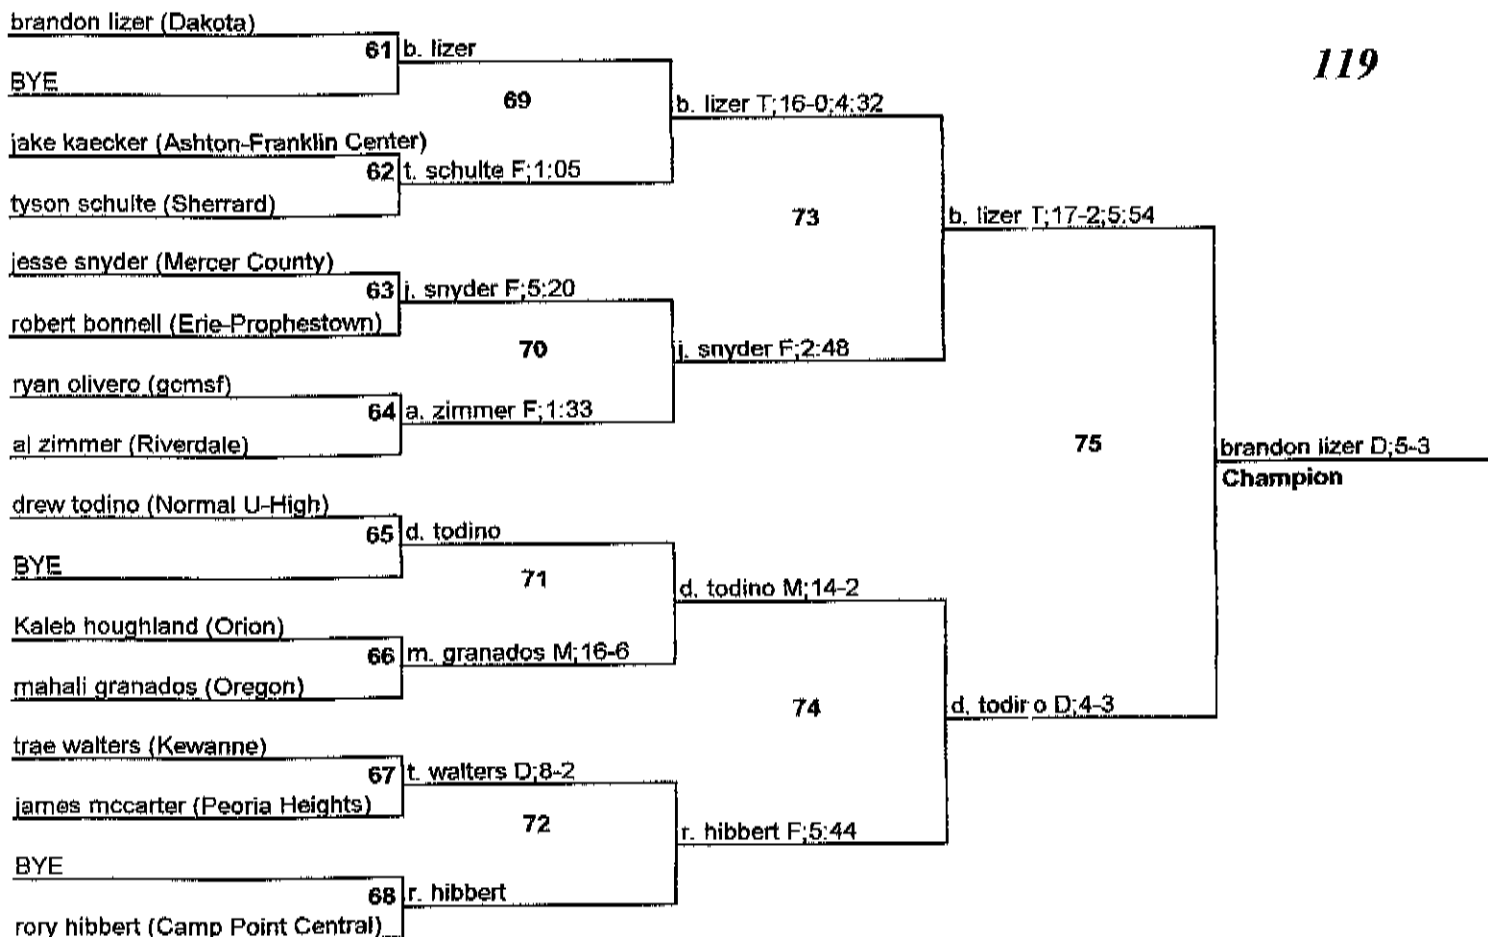

Bob Mitton Invitational

119