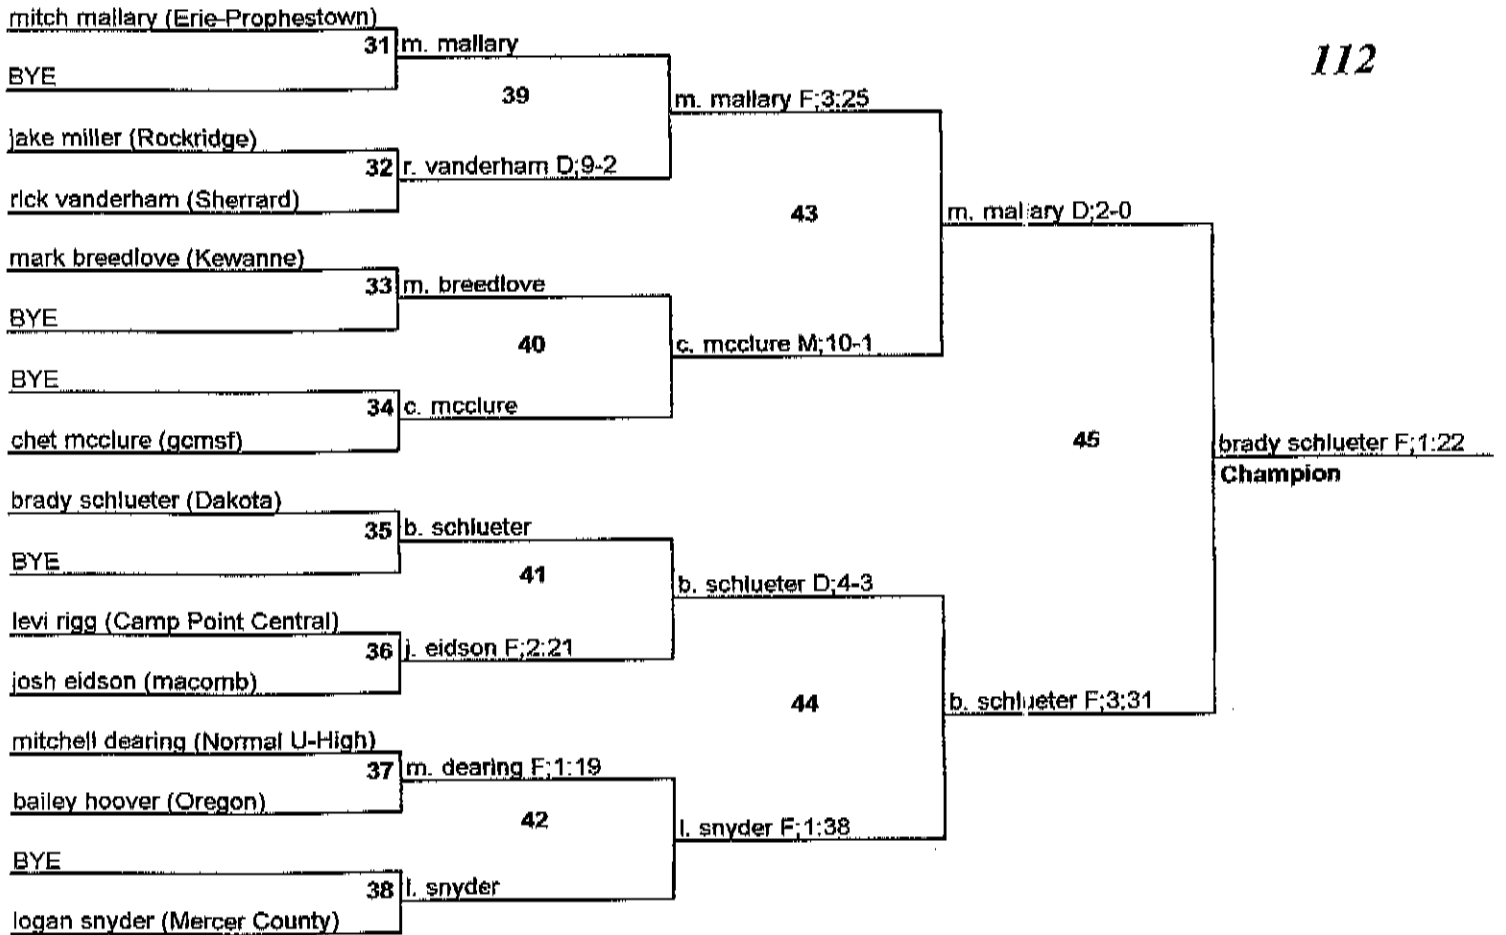

Bob Mitton Invitational

112