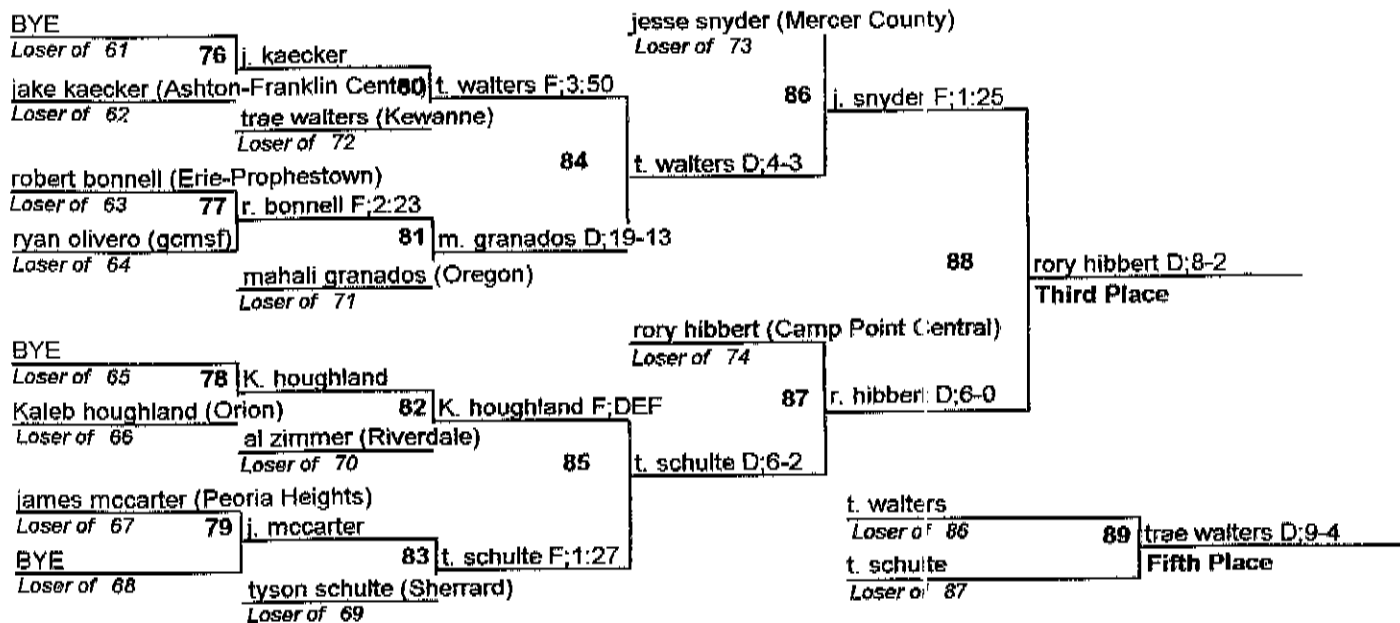

Bob Mitton Invitational

119