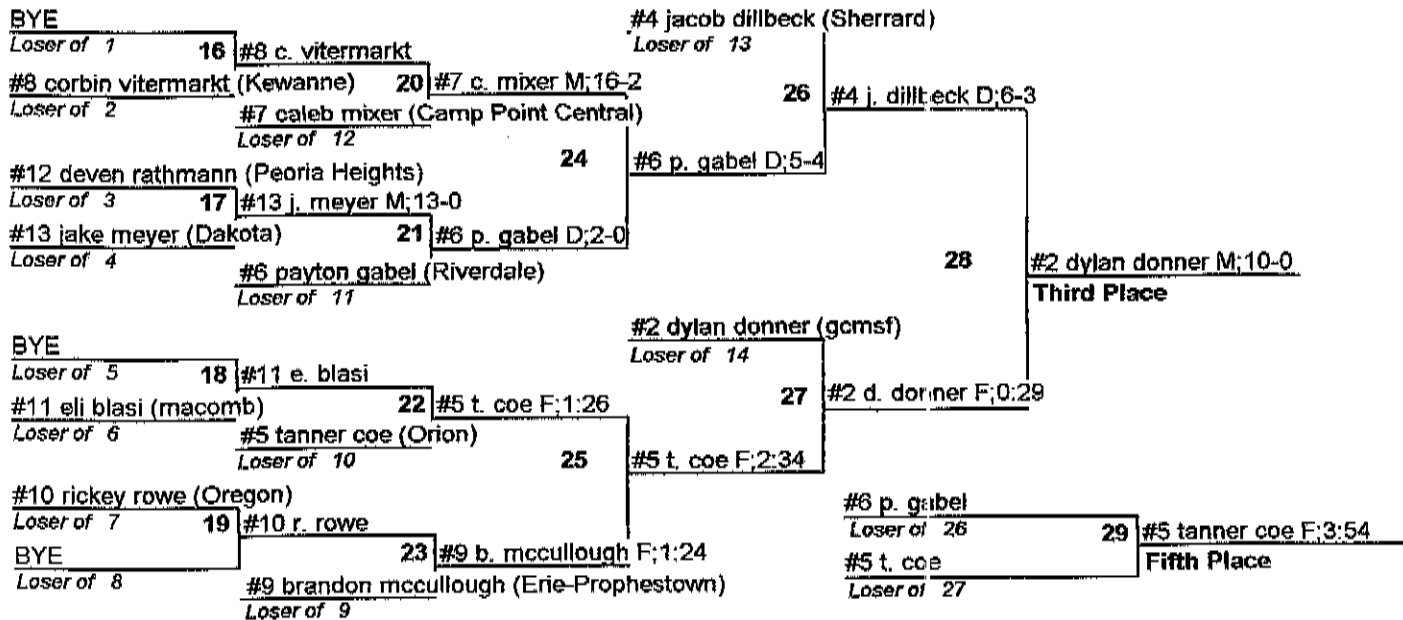

Bob Mitton Invitational

103