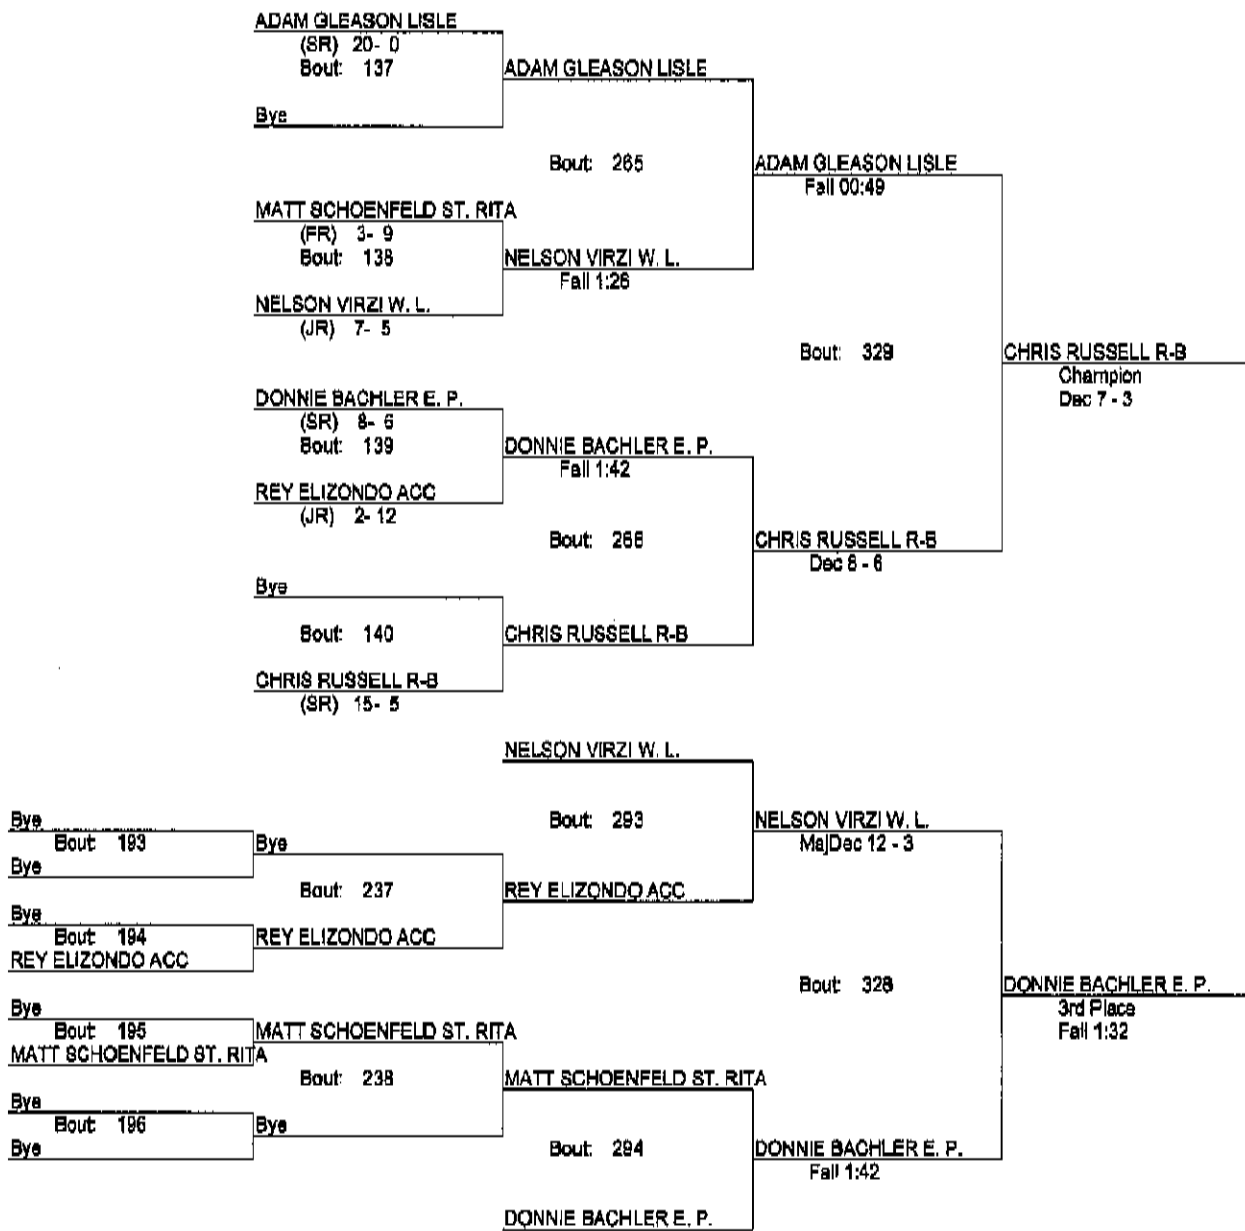

Lisle Melichar Invitational 2010

1/16/10

140

1. Place Winners -
2. 1st CHRIS RUSSELL R-B (SR) 17- 6
   - 2nd ADAM GLEASON LISLE (SR) 21- 1
   - 3rd DONNIE BACHLER E. P. (SR) 11- 7
   - 4th NELSON VIRZI W. L. (JR) 9- 7