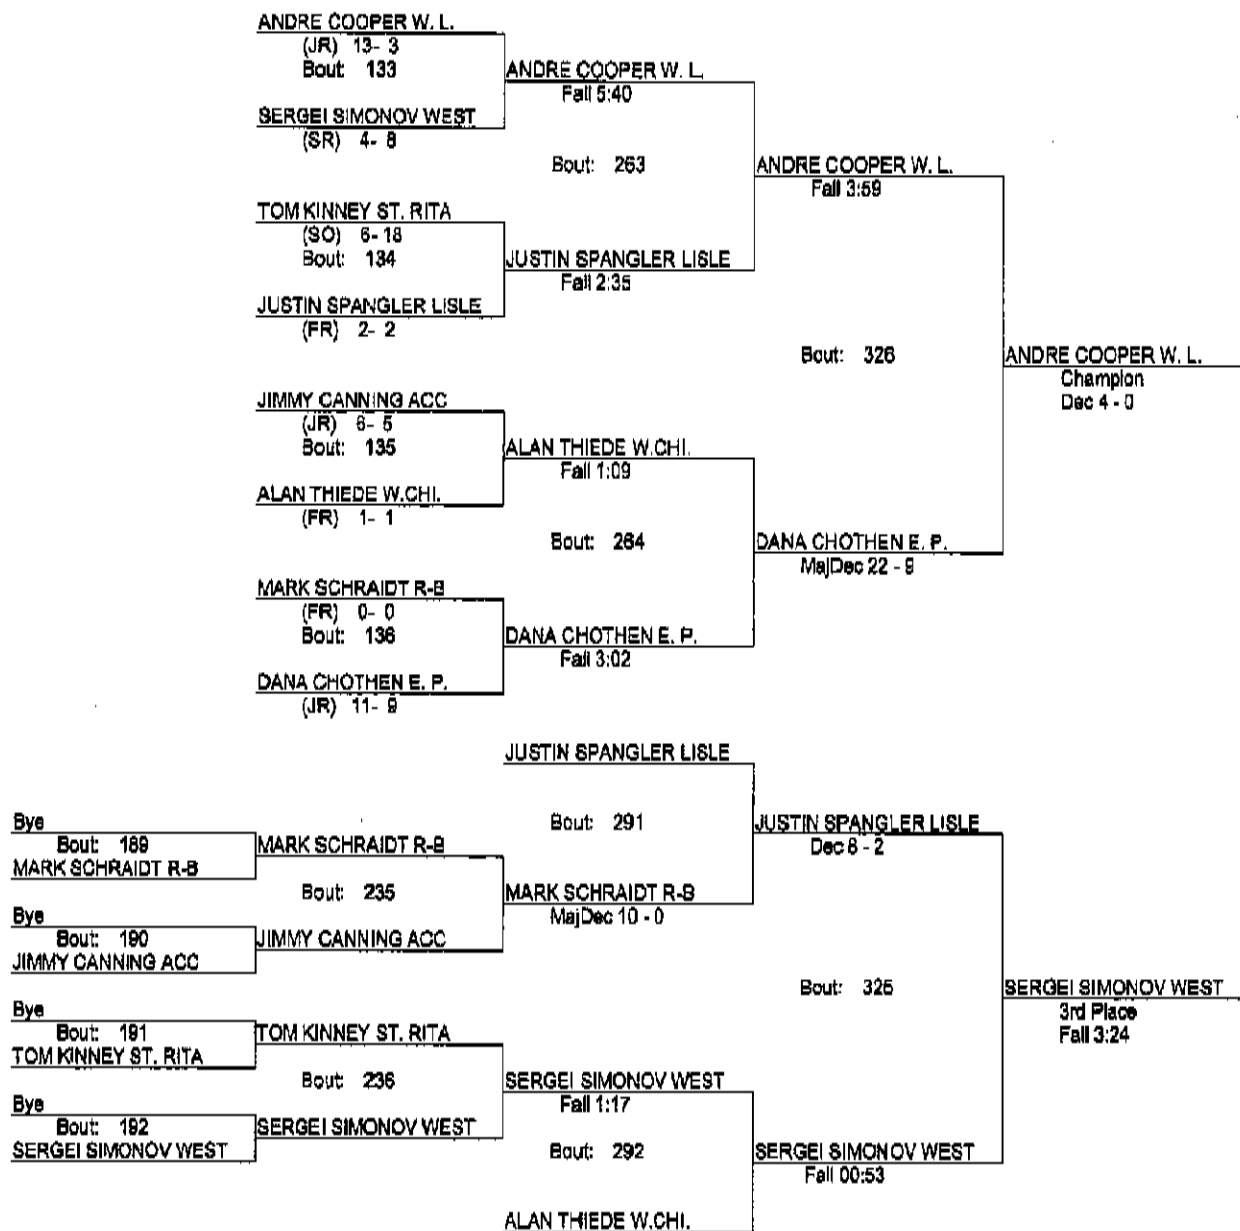

Lisle Melichar Invitational 2010

1/16/10

135

1. Place Winners -
2. 1st ANDRE COOPER W. L. (JR) 16-3
   - 2nd DANA CHOTHEN E. P. (JR) 13-10
   - 3rd SERGEI SIMONOV WEST (SR) 7-8
   - 4th JUSTIN SPANGLER LISLE (FR) 4-4