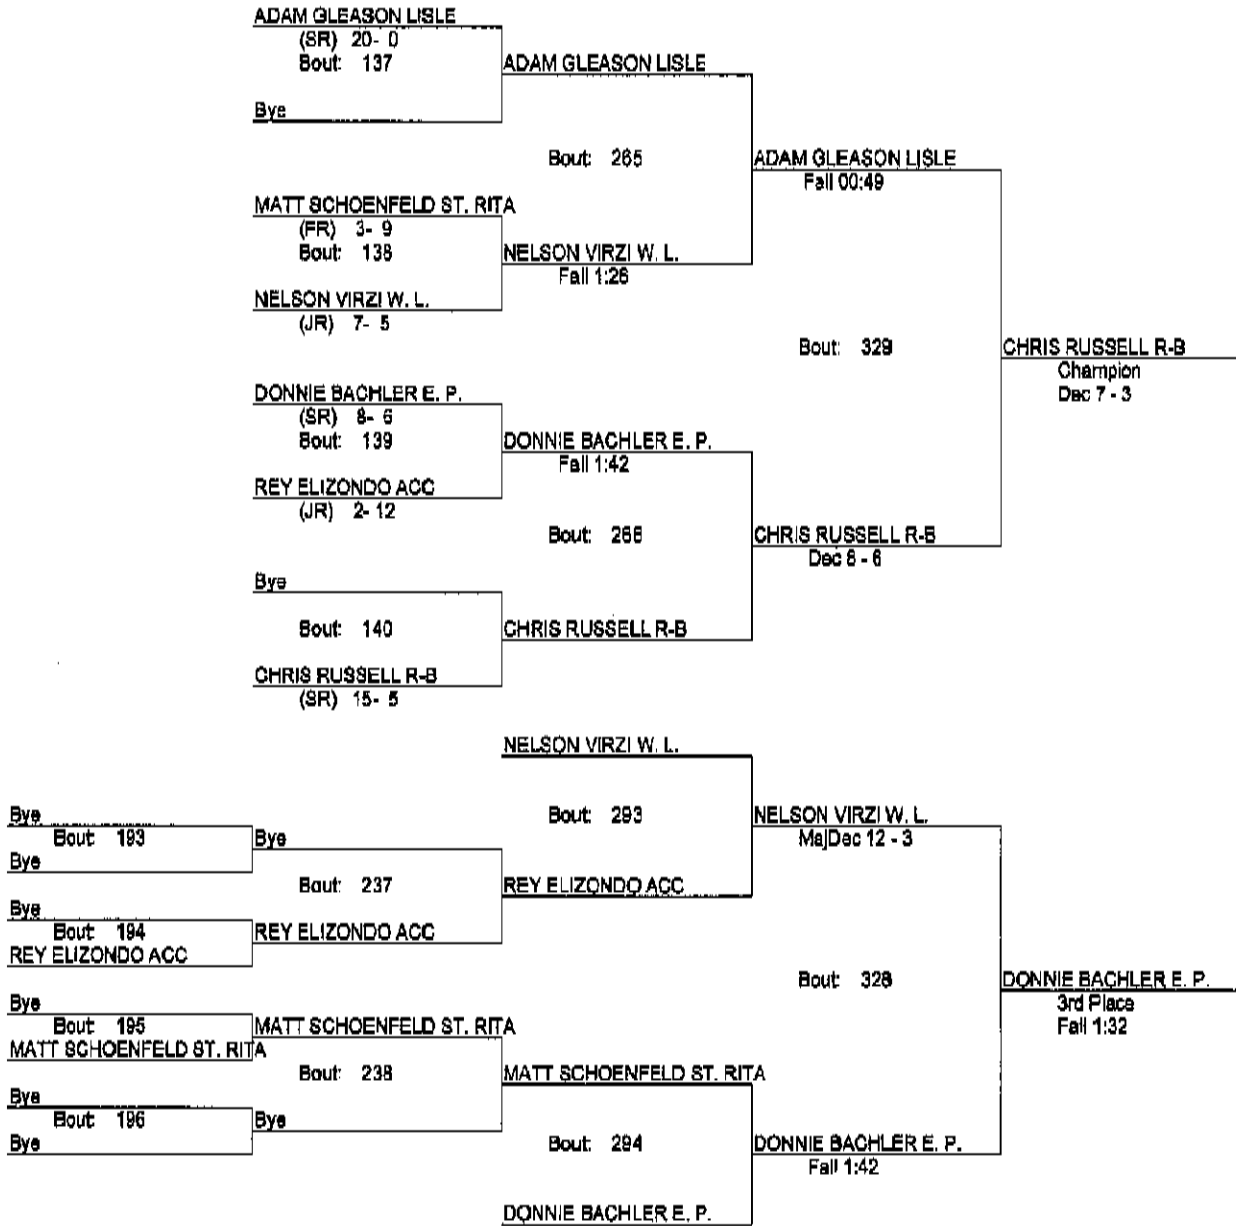

Lisle Melichar Invitational 2010

1/16/10

140

1. Place Winners -
2. 1st CHRIS RUSSELL R-B (SR) 17- 6
   - 2nd ADAM GLEASON LISLE (SR) 21- 1
   - 3rd DONNIE BACHLER E. P. (SR) 11- 7
   - 4th NELSON VIRZI W. L. (JR) 9- 7