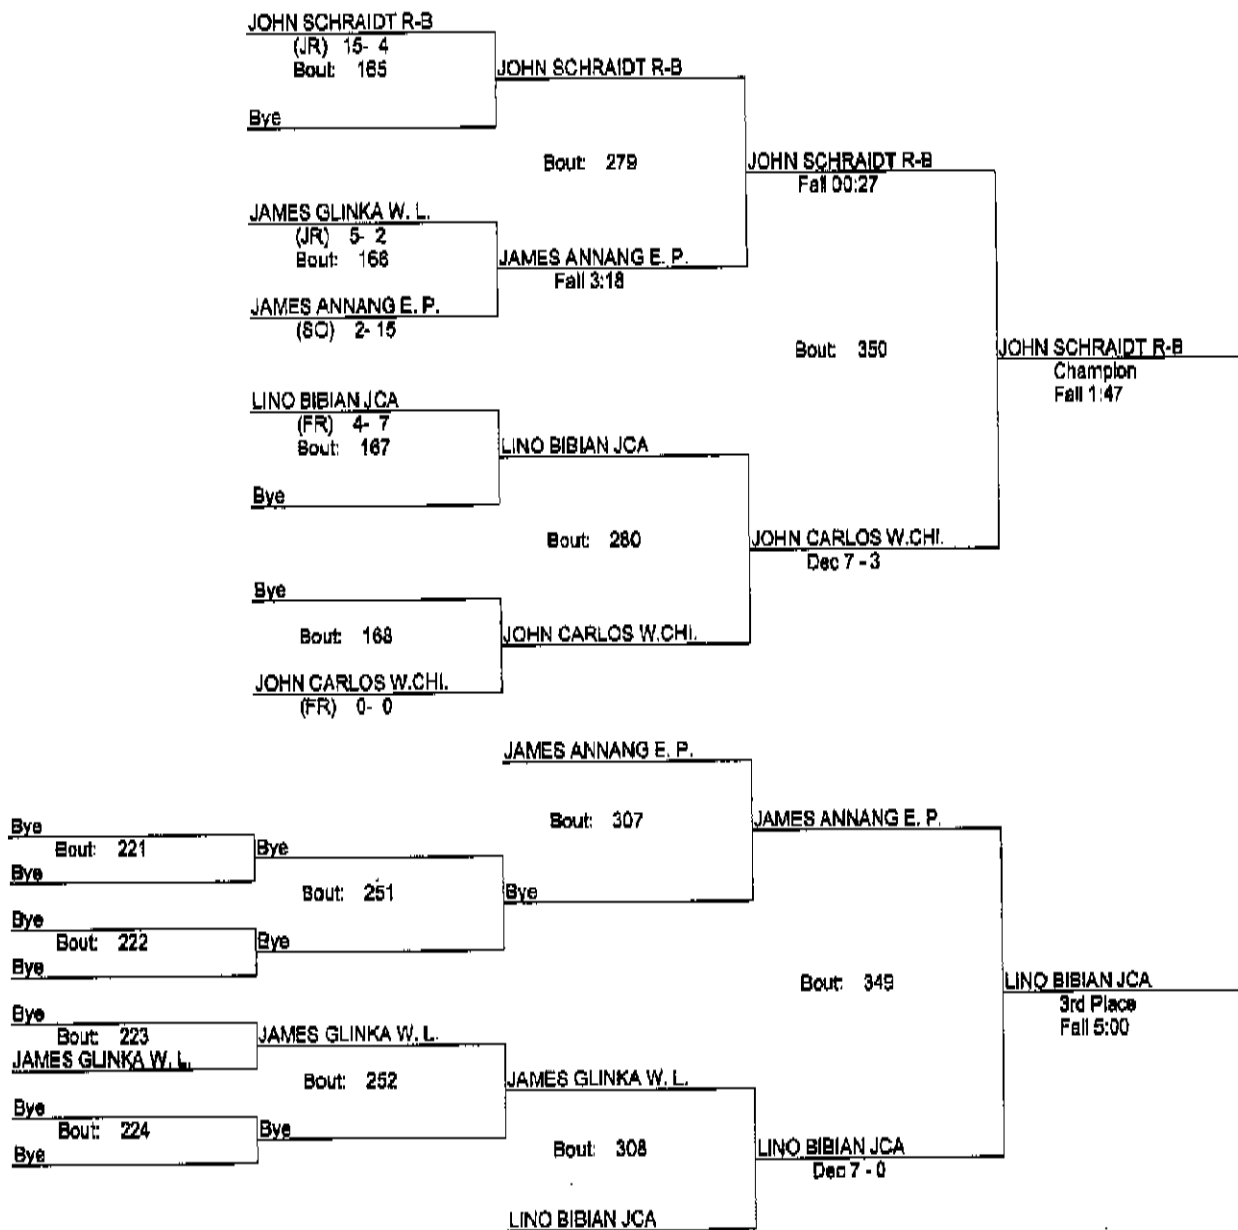

Lisle Melichar Invitational 2010

1/16/10

285

1. Place Winners -

1st JOHN SCHRAIDT R-B	(JR) 17- 4
2nd JOHN CARLOS W.CHI.	(FR) 1- 1
3rd LINO BIBIAN JCA	(FR) 6- 8
4th JAMES ANNANG E. P.	(SO) 3-17