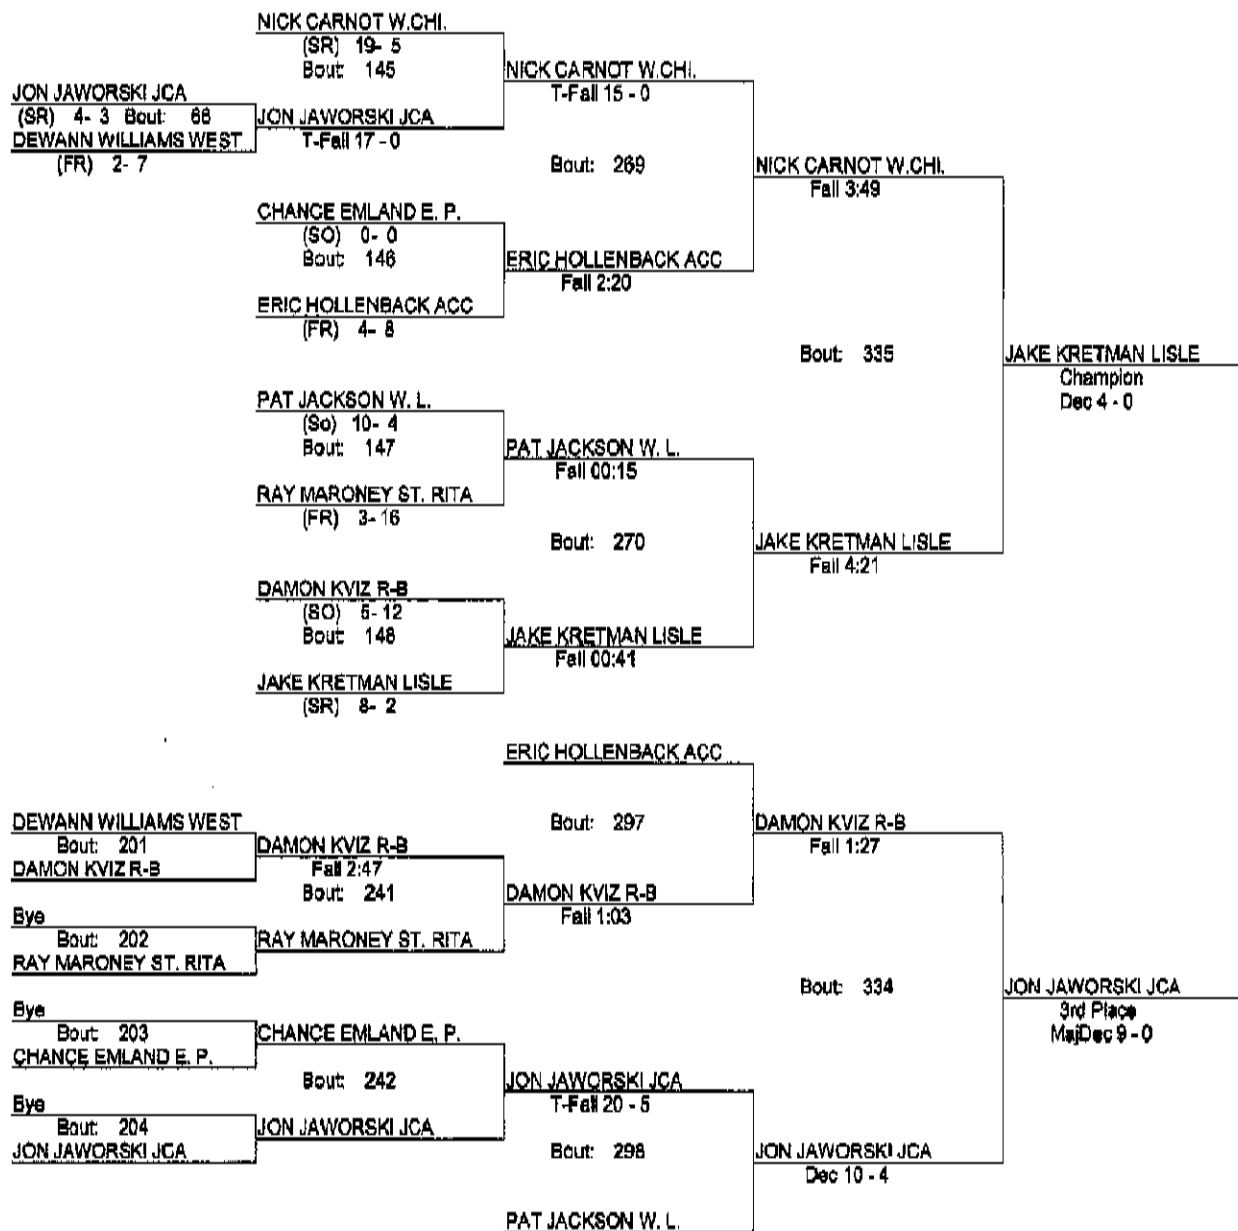

Lisle Melichar Invitational 2010

1/16/10

152

1. Place Winners -
2. 1st JAKE KRETMAN LISLE (SR) 11- 2
   - 2nd NICK CARNOT W.CHI. (SR) 21- 6
   - 3rd JON JAWORSKI JCA (SR) 8- 4
   - 4th DAMON KVIZ R-B (SO) 8-14