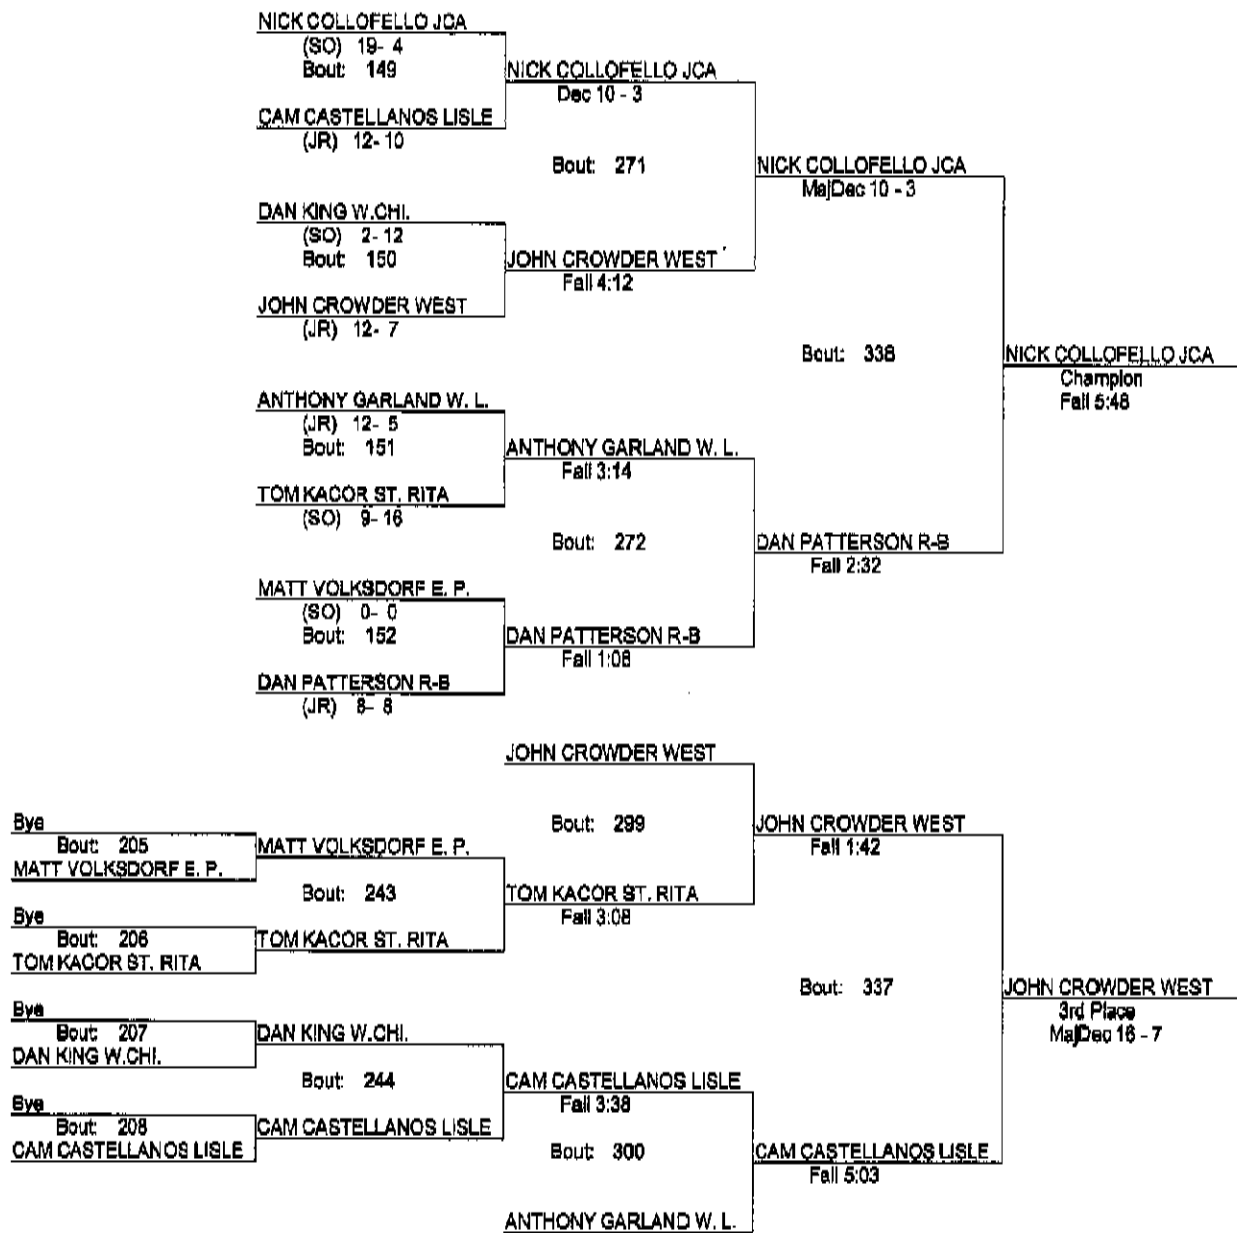

Lisle Melichar Invitational 2010

1/16/10

160

1. Place Winners -
2. 1st NICK COLLOFELLO JCA (SO) 22-4
   - 2nd DAN PATTERSON R-B (JR) 10-9
   - 3rd JOHN CROWDER WEST (JR) 15-8
   - 4th CAM CASTELLANOS LISLE (JR) 14-12