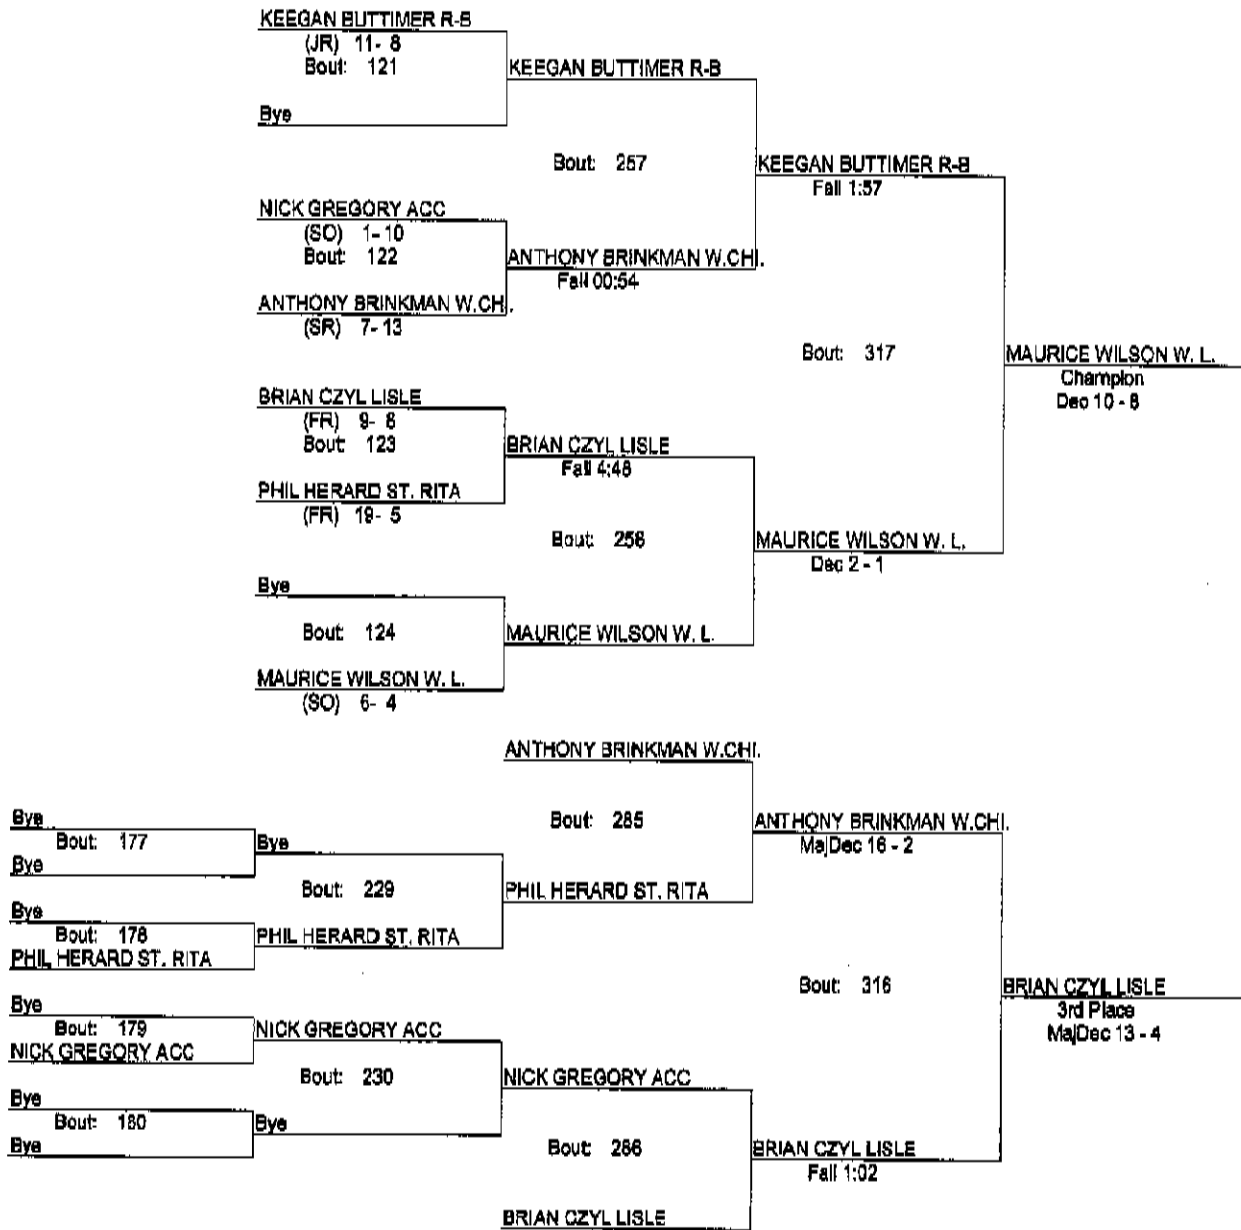

Lisle Melichar Invitational 2010

1/16/10

119

1. Place Winners -
2. 1st MAURICE WILSON W. L. (SO) 8-4
   - 2nd KEEGAN BUTTIMER R-B (JR) 12-9
   - 3rd BRIAN CZYL LISLE (FR) 12-9
   - 4th ANTHONY BRINKMAN W.CHI. (SR) 9-15