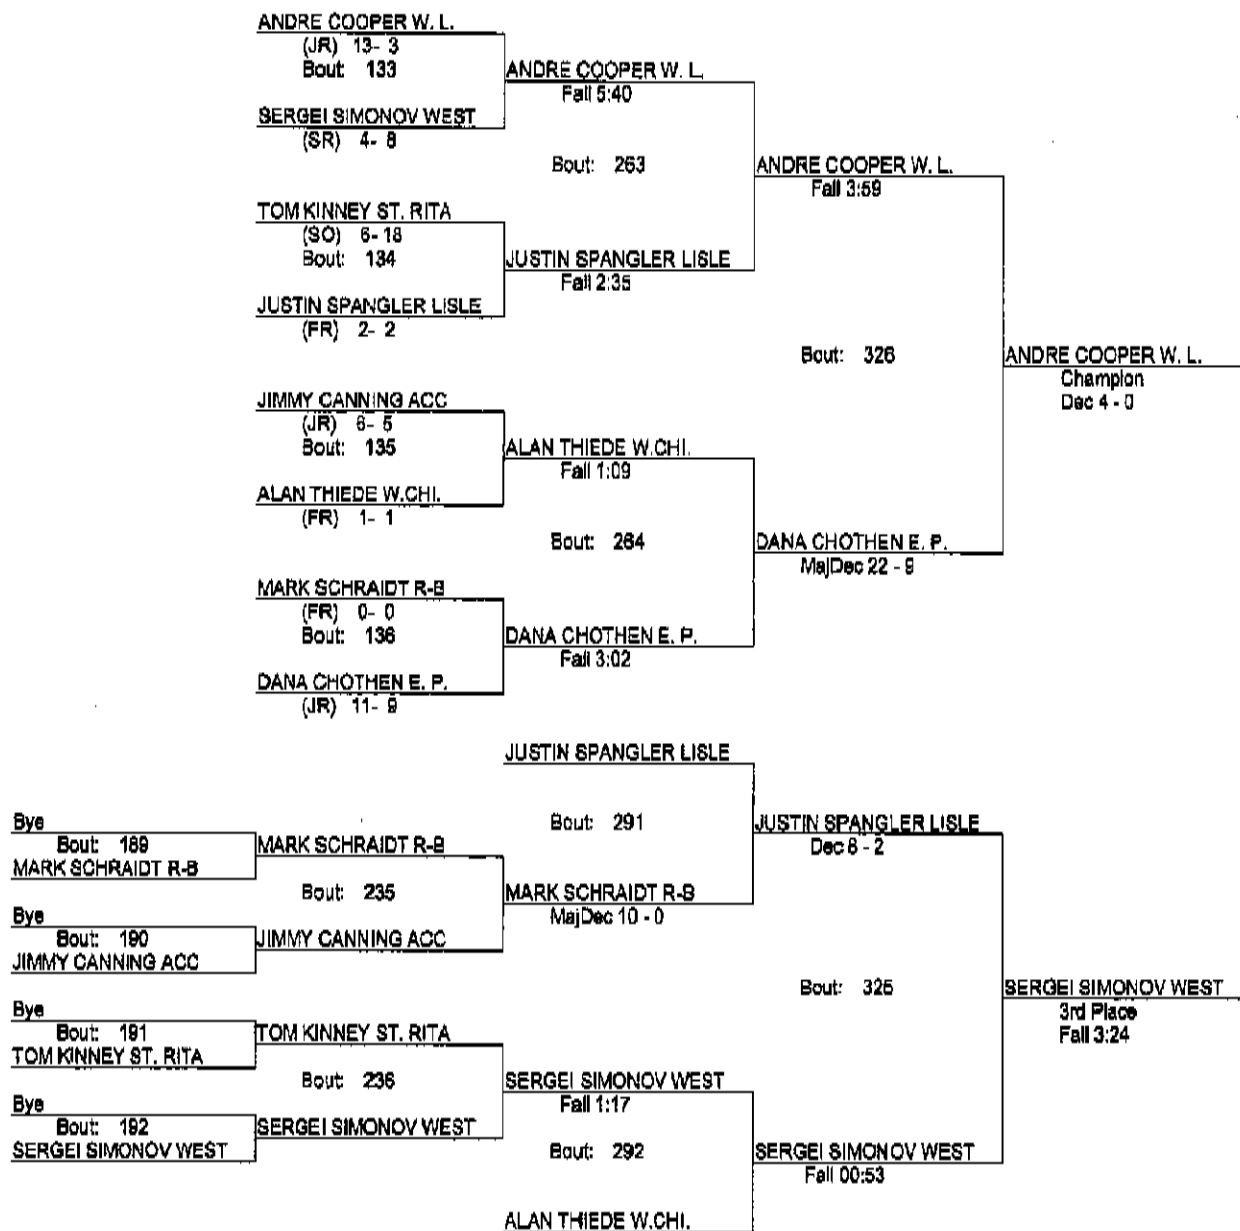

Lisle Melichar Invitational 2010

1/16/10

135

- Place Winners -

- 1st ANDRE COOPER W. L. (JR) 16- 3
- 2nd DANA CHOTHEN E. P. (JR) 13-10
- 3rd SERGEI SIMONOV WEST (SR) 7- 8
- 4th JUSTIN SPANGLER LISLE (FR) 4- 4