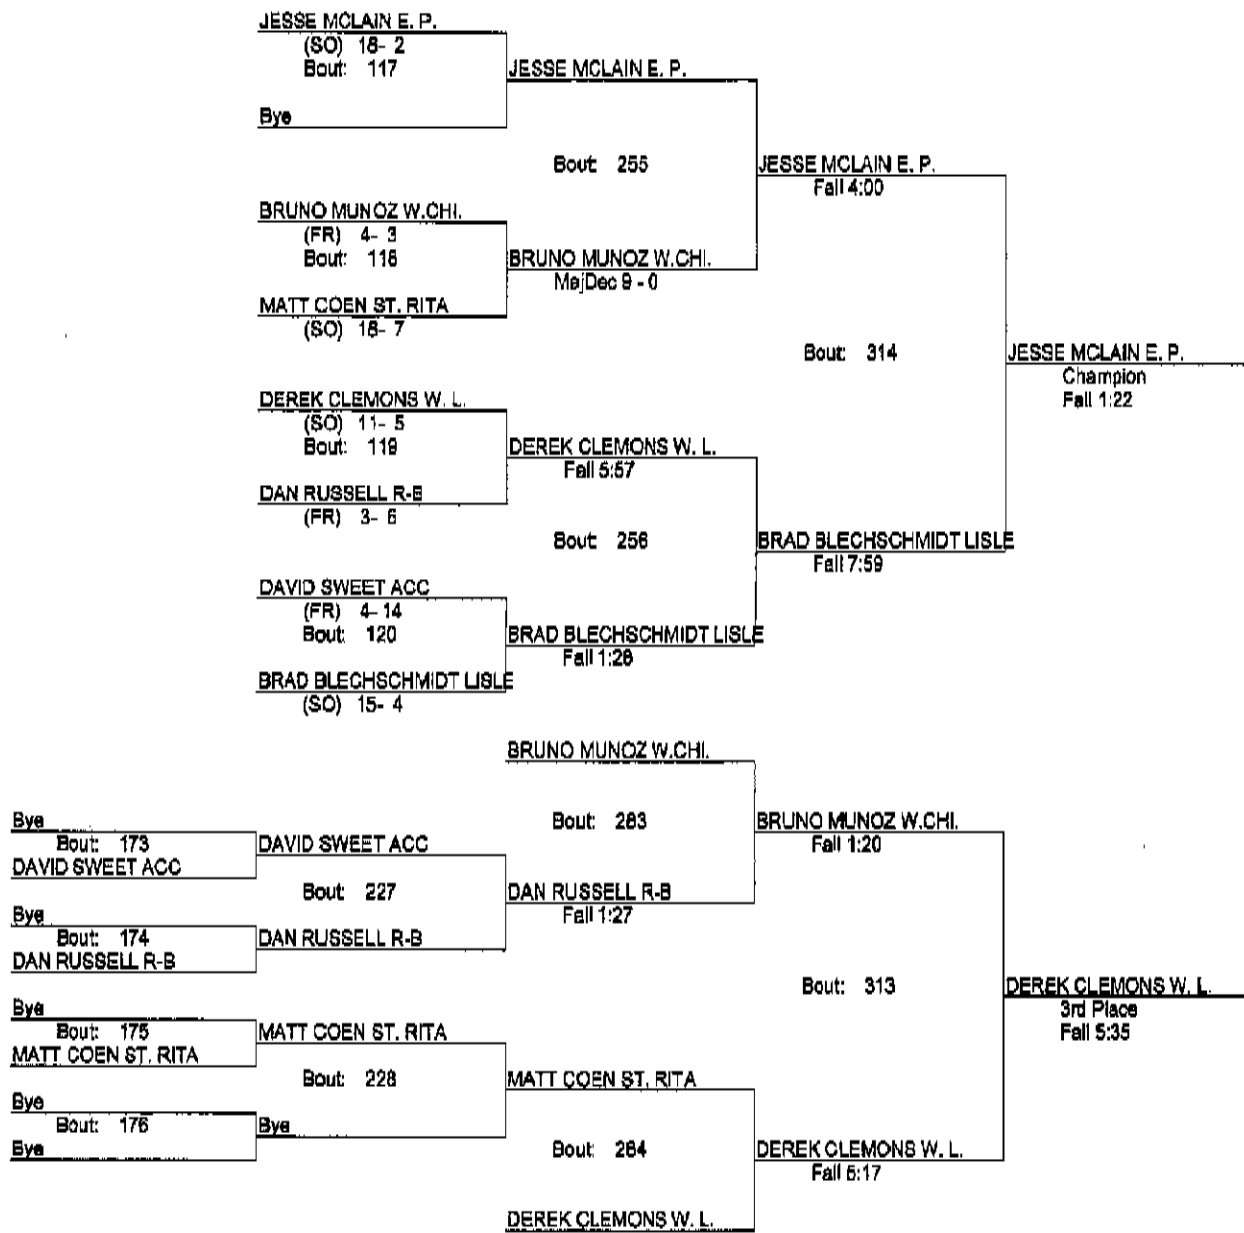

Lisle Melichar Invitational 2010

1/16/10

112

1. Place Winners -
2. 1st JESSE MCLAIN E. P. (SO) 20- 2
   - 2nd BRAD BLECHSCHMIDT LISLE (SO) 17- 5
   - 3rd DEREK CLEMONS W. L. (SO) 14- 8
   - 4th BRUNO MUNOZ W. CHI. (FR) 8- 5