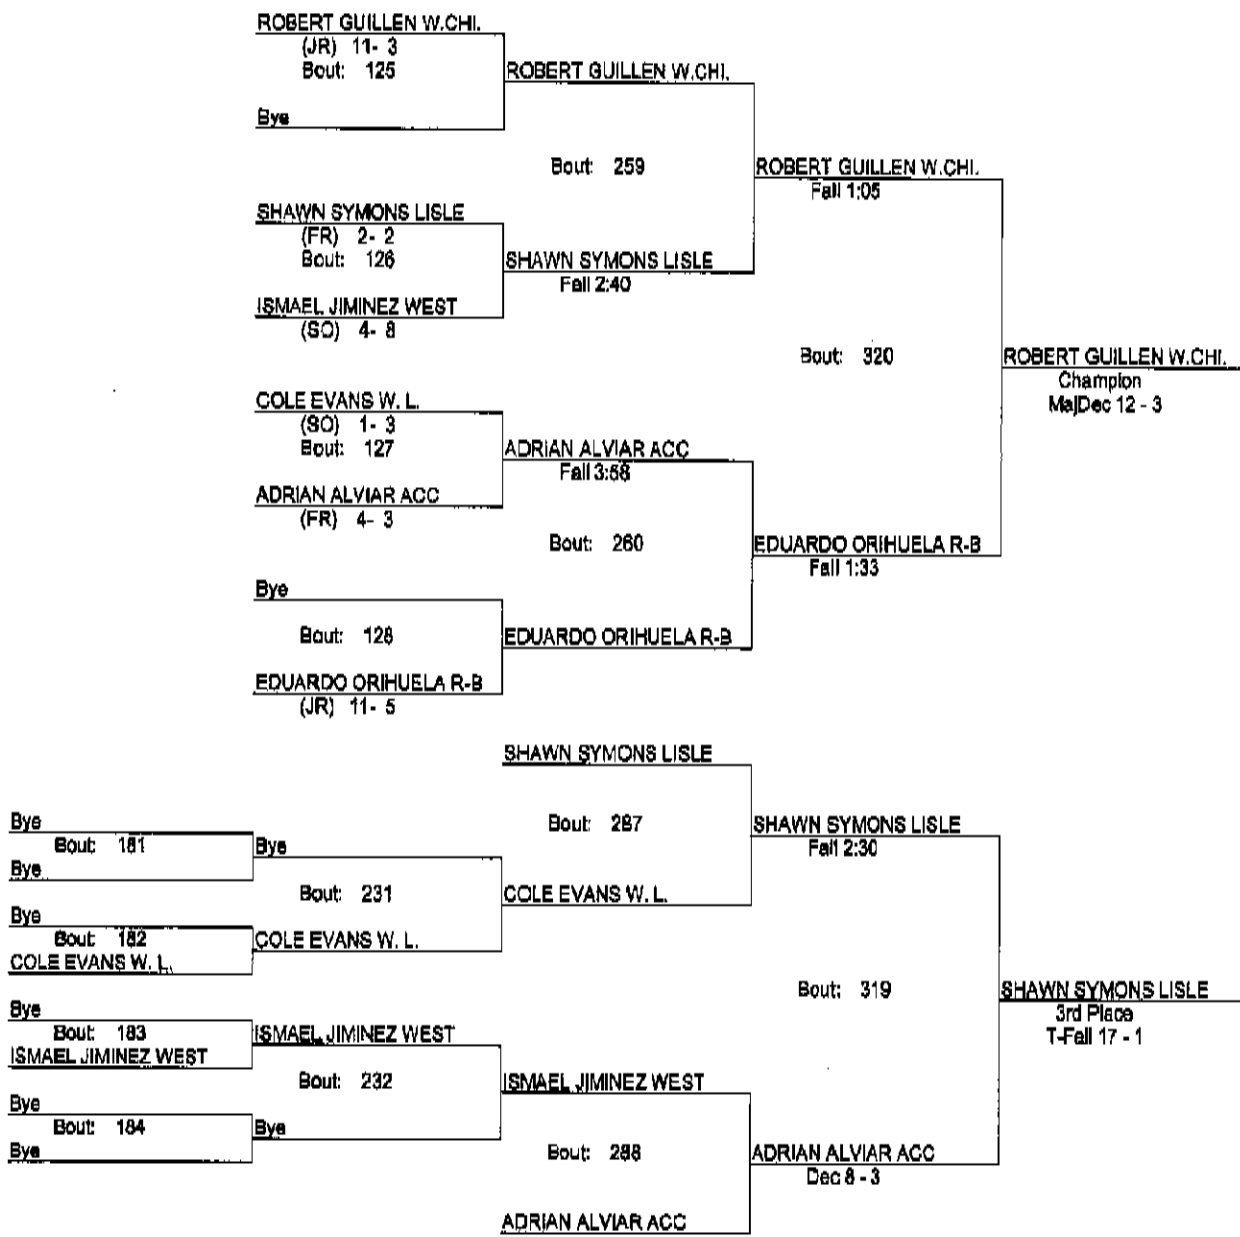

Lisle Melichar Invitational 2010

1/16/10

125

1. Place Winners -
2. 1st ROBERT GUILLEN W.CHI. (JR) 13- 3
   - 2nd EDUARDO ORIHUELA R-B (JR) 12- 6
   - 3rd SHAWN SYMONS LISLE (FR) 5- 3
   - 4th ADRIAN ALVIAR ACC (FR) 6- 5