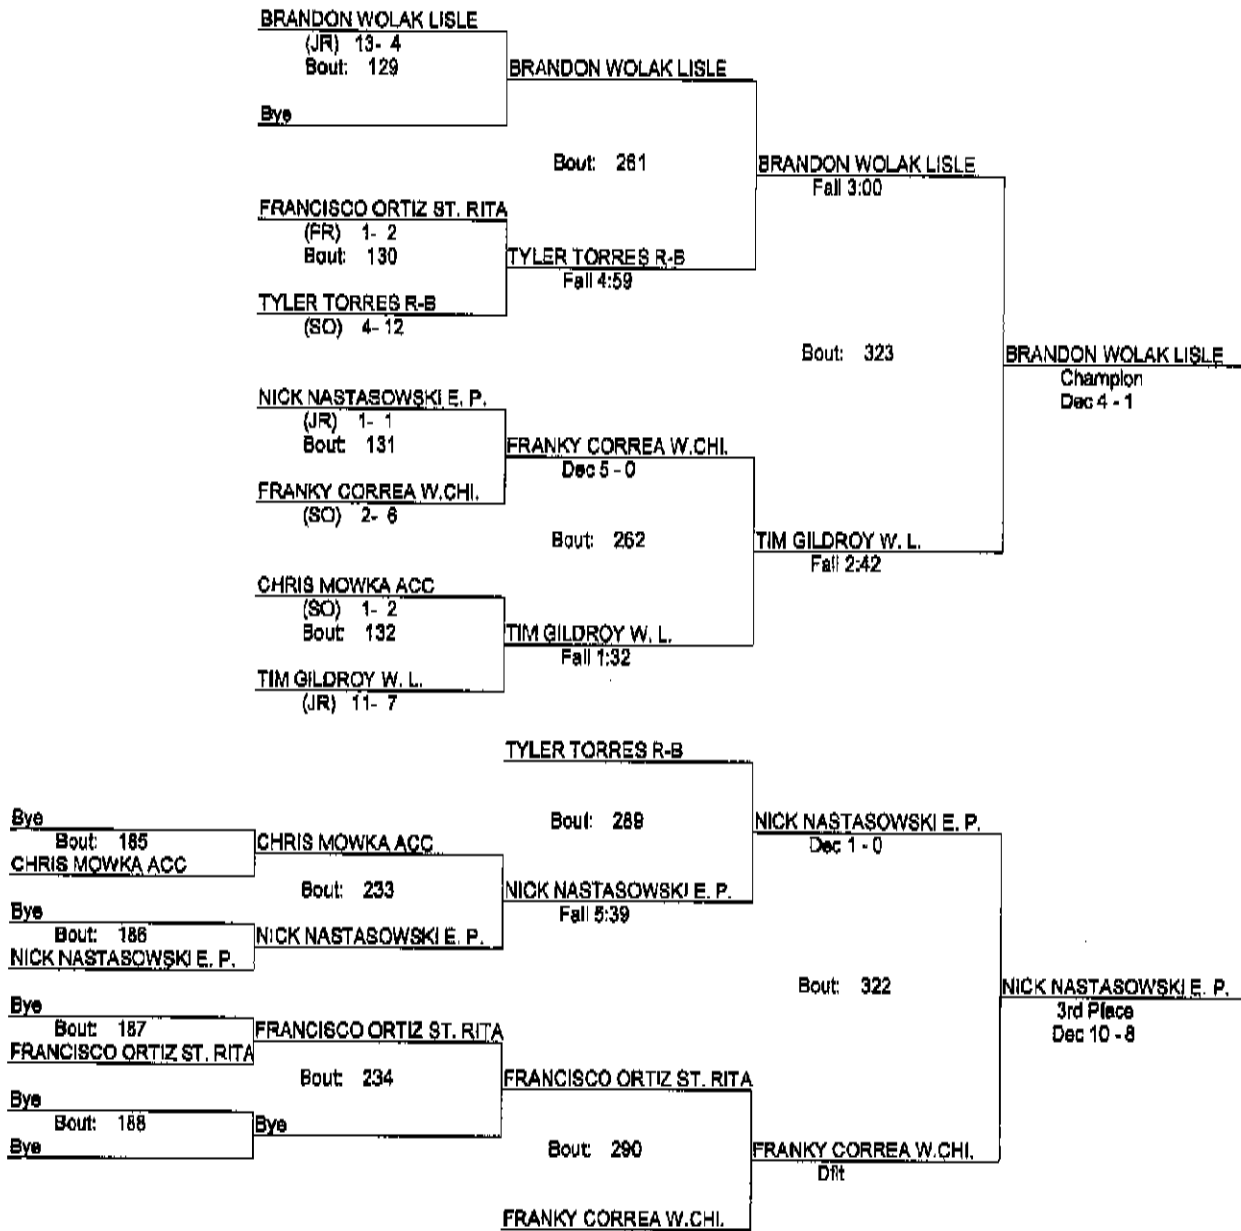

Lisle Melichar Invitational 2010

1/16/10

130

1. Place Winners -
   1st BRANDON WOLAK LISLE (JR) 15- 4
   2nd TIM GILDROY W. L. (JR) 13- 8
   3rd NICK NASTASOWSKI E. P. (JR) 4- 2
   4th FRANKY CORREA W.CHI. (SO) 4- 8