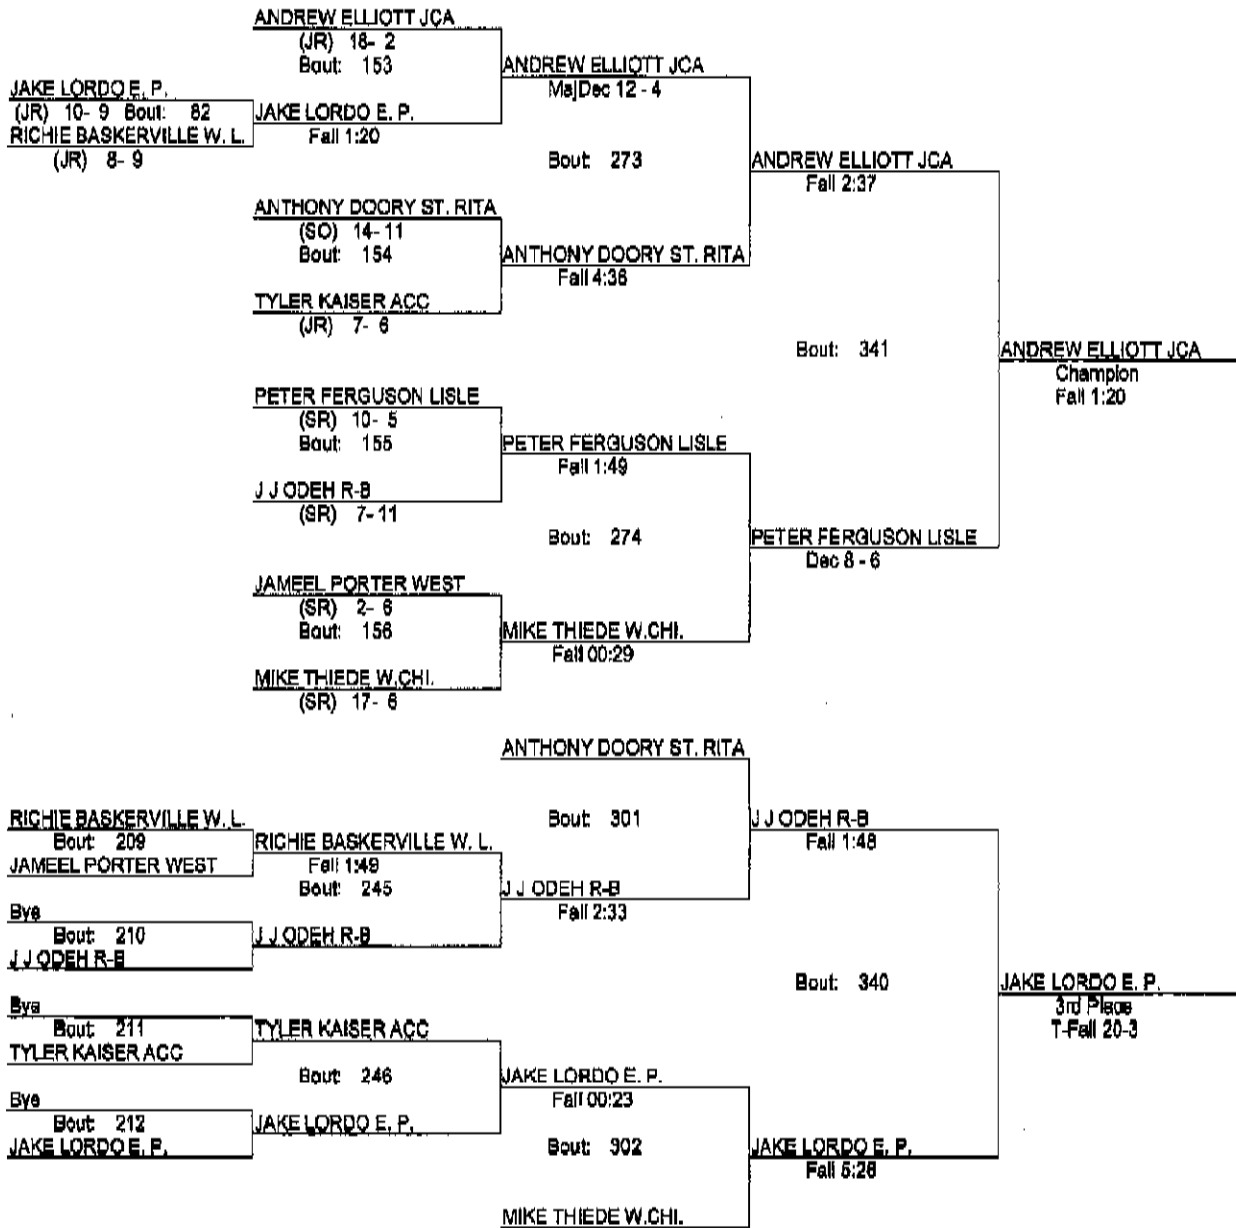

Lisle Melichar Invitational 2010

1/16/10

171

- Place Winners -
1st ANDREW ELLIOTT JCA (JR) 21- 2
2nd PETER FERGUSON LISLE (SR) 12- 6
3rd JAKE LORDO E. P. (JR) 14- 10
4th JJ ODEH R-B (SR) 9- 13