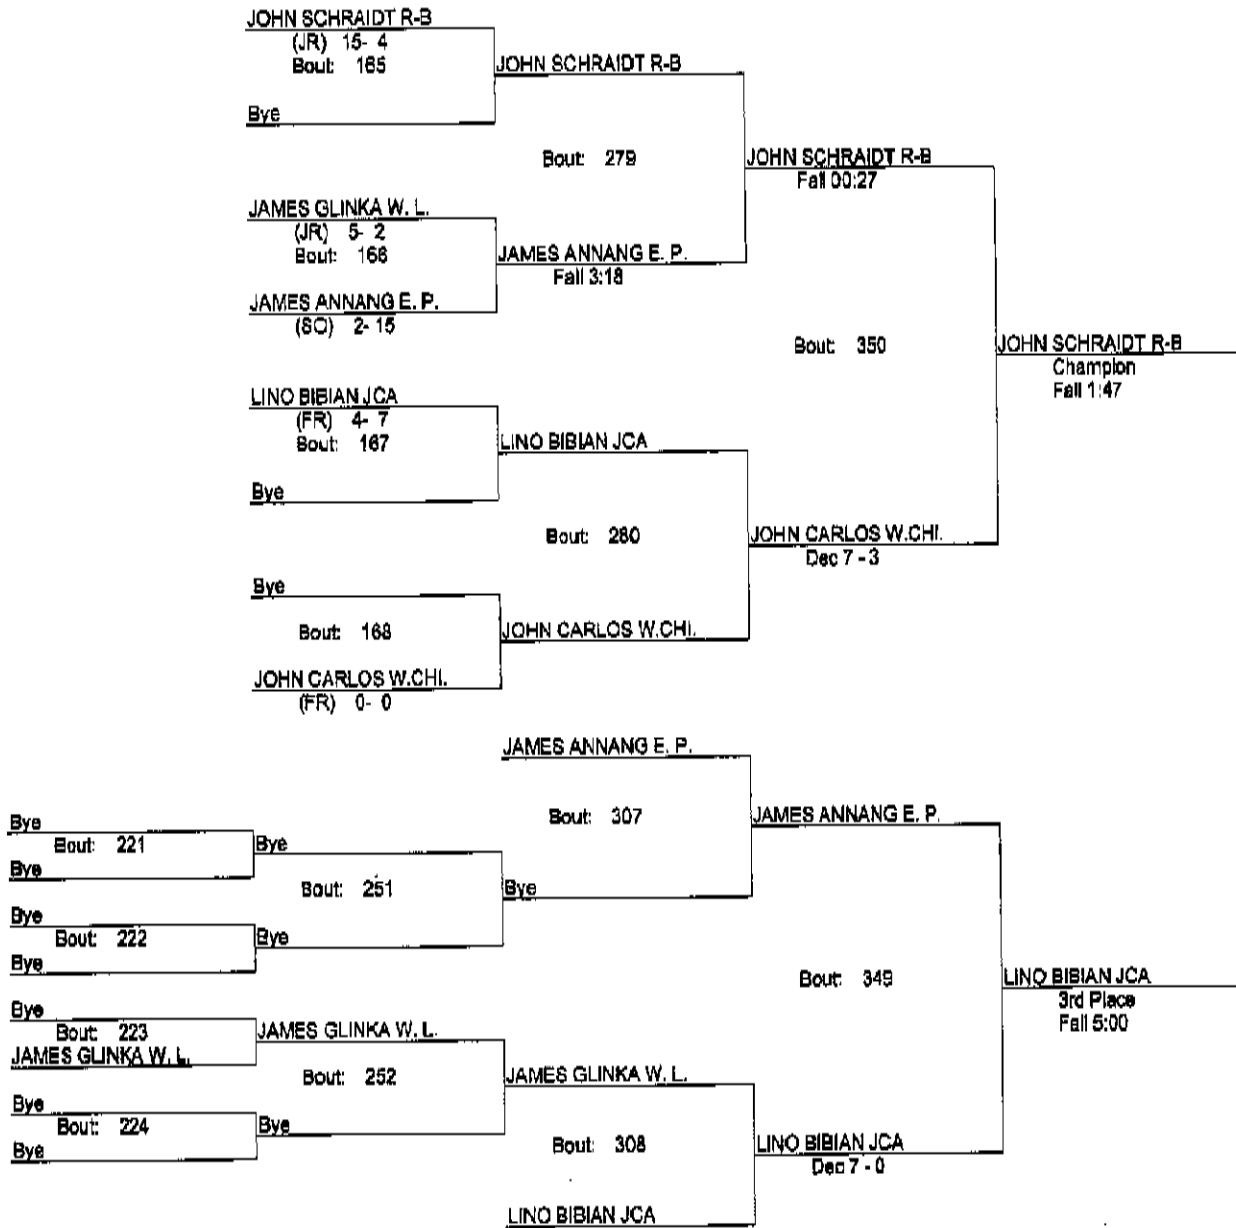

Lisle Melichar Invitational 2010

1/16/10

285

1. Place Winners -
2. 1st JOHN SCHRAIDT R-B (JR) 17- 4
   - 2nd JOHN CARLOS W.CHI. (FR) 1- 1
   - 3rd LINO BIBIAN JCA (FR) 6- 8
   - 4th JAMES ANNANG E. P. (SO) 3-17