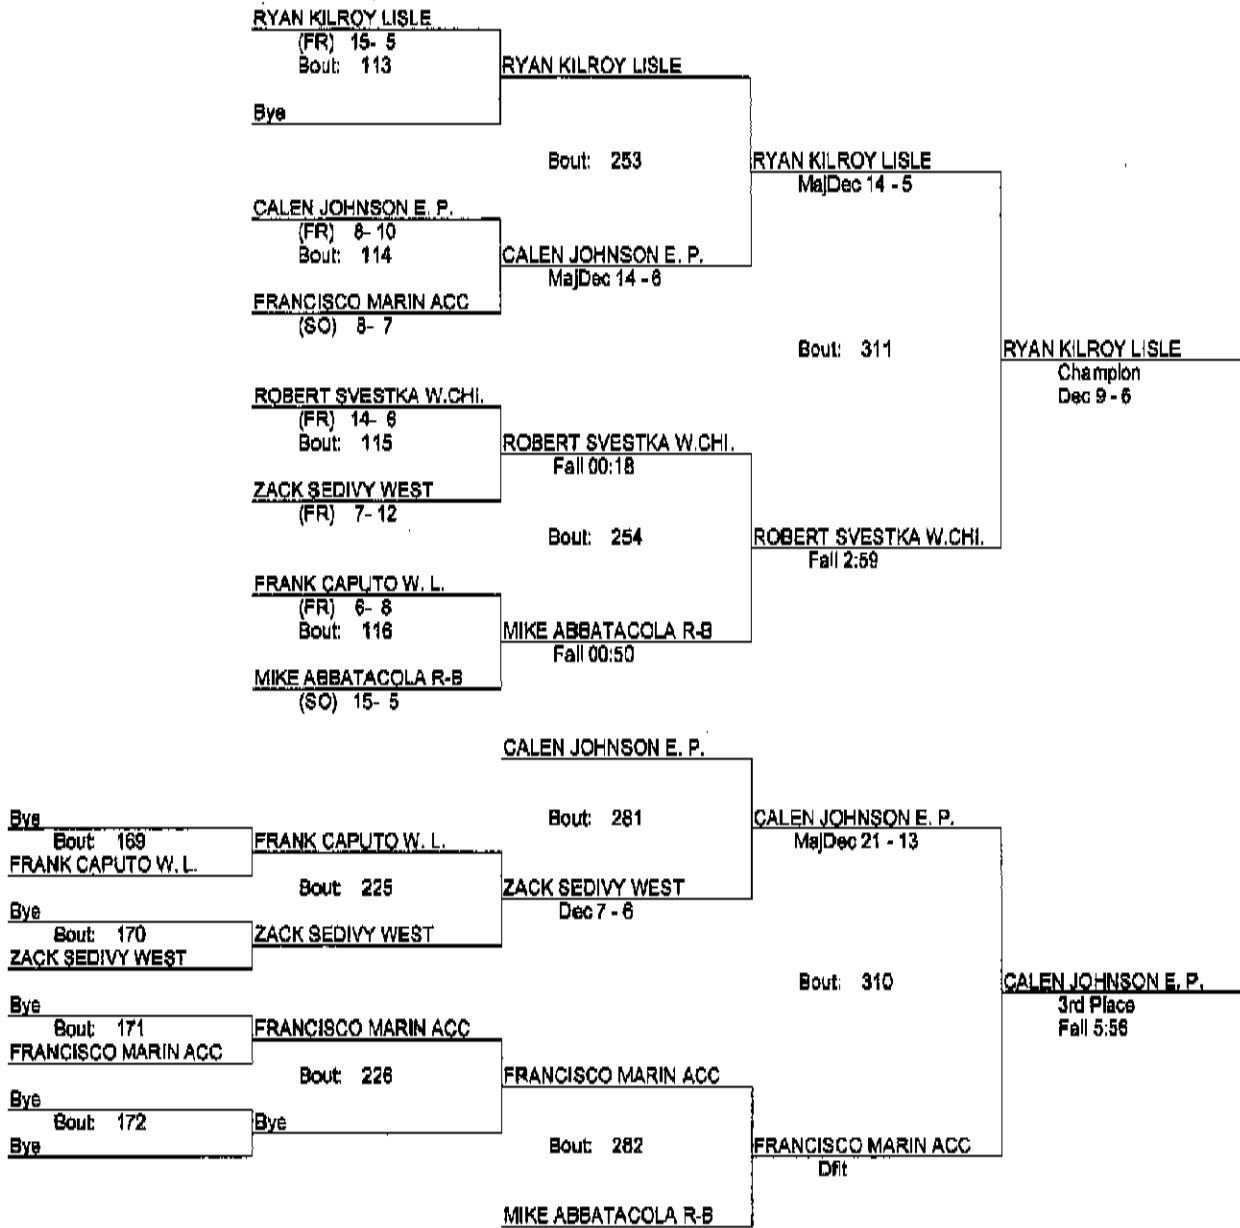

**Lisle Melichar Invitational 2010**

1/16/10

Place	Score	Name	1st	2nd	3rd	4th
1	189.50	Lisle	3	3	2	3
2	171.00	Riverside-Brookfield	3	3		3
3	156.00	West Chicago	2	4		3
4	134.00	Walther Lutheran	3	1	2	1
5	128.50	Evergreen Park	1	2	4	1
6	122.00	Joliet Catholic Academy	2	1	4	
7	43.00	Westmont			2	1
8	28.00	Aurora Central Catholic				2
9	11.00	St. Rita JV				

\* Team has non-scoring wrestler

**Lisle Melichar Invitational 2010**

1/16/10

103

- Place Winners -  
 1st RYAN KILROY LISLE (FR) 17- 5  
 2nd ROBERT SVESTKA W.CHI. (FR) 16- 7  
 3rd CALEN JOHNSON E. P. (FR) 11- 11  
 4th FRANCISCO MARIN ACC (SO) 9- 9