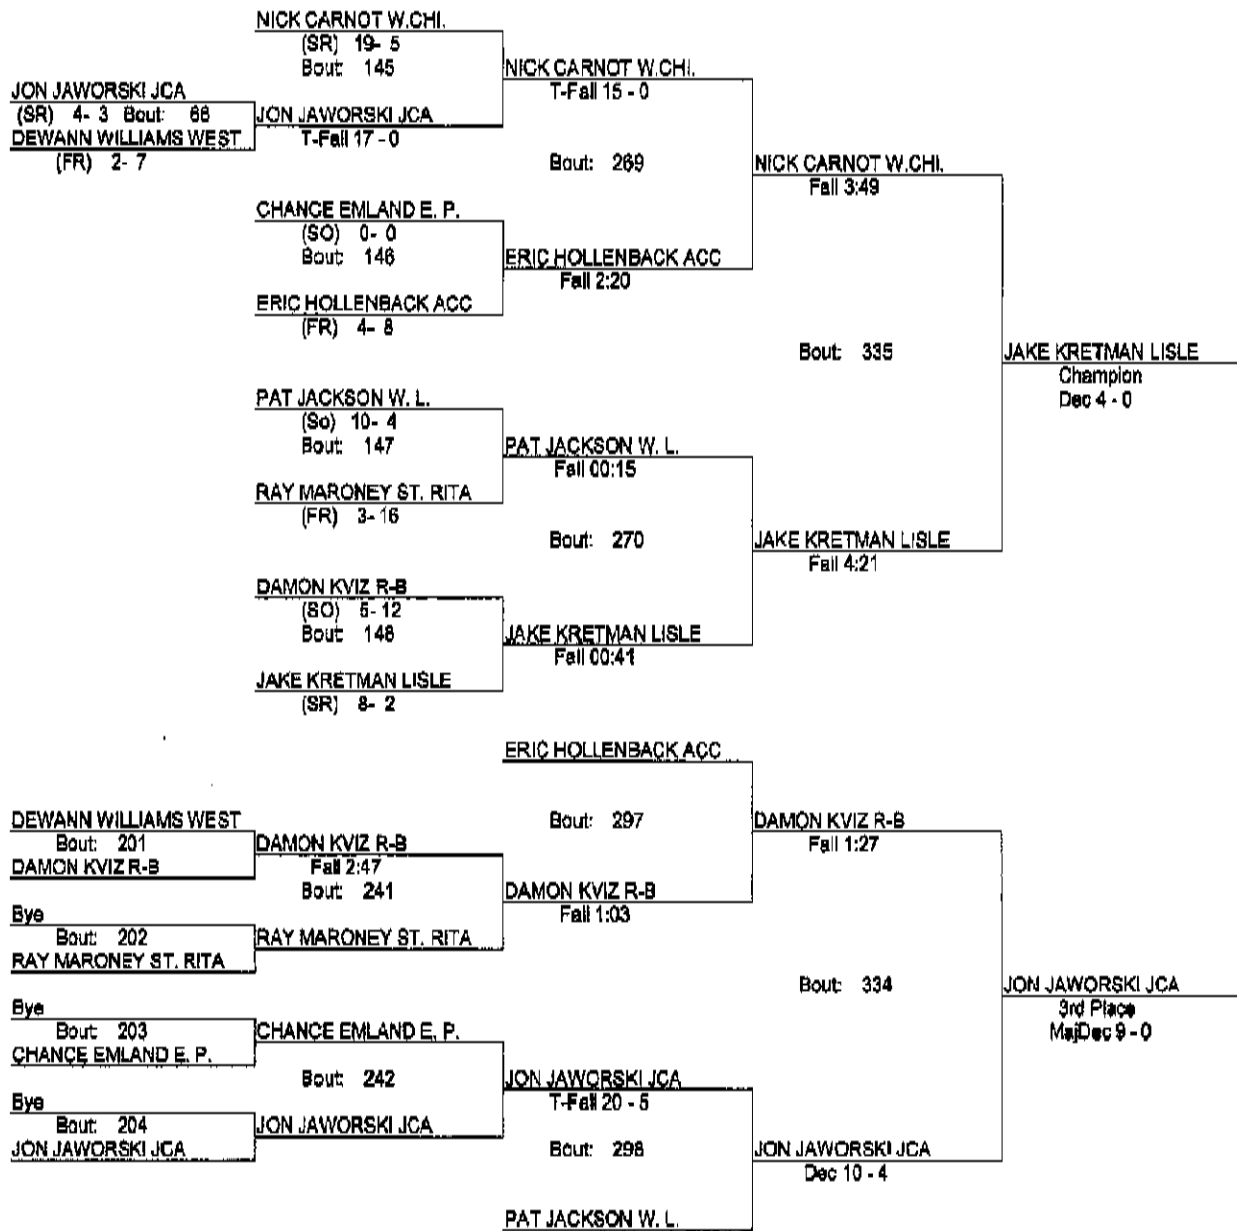

Lisle Melichar Invitational 2010

1/16/10

152

1. Place Winners -
2. 1st JAKE KRETMAN LISLE (SR) 11- 2
   - 2nd NICK CARNOT W.CHI. (SR) 21- 6
   - 3rd JON JAWORSKI JCA (SR) 8- 4
   - 4th DAMON KVIZ R-B (SO) 8-14