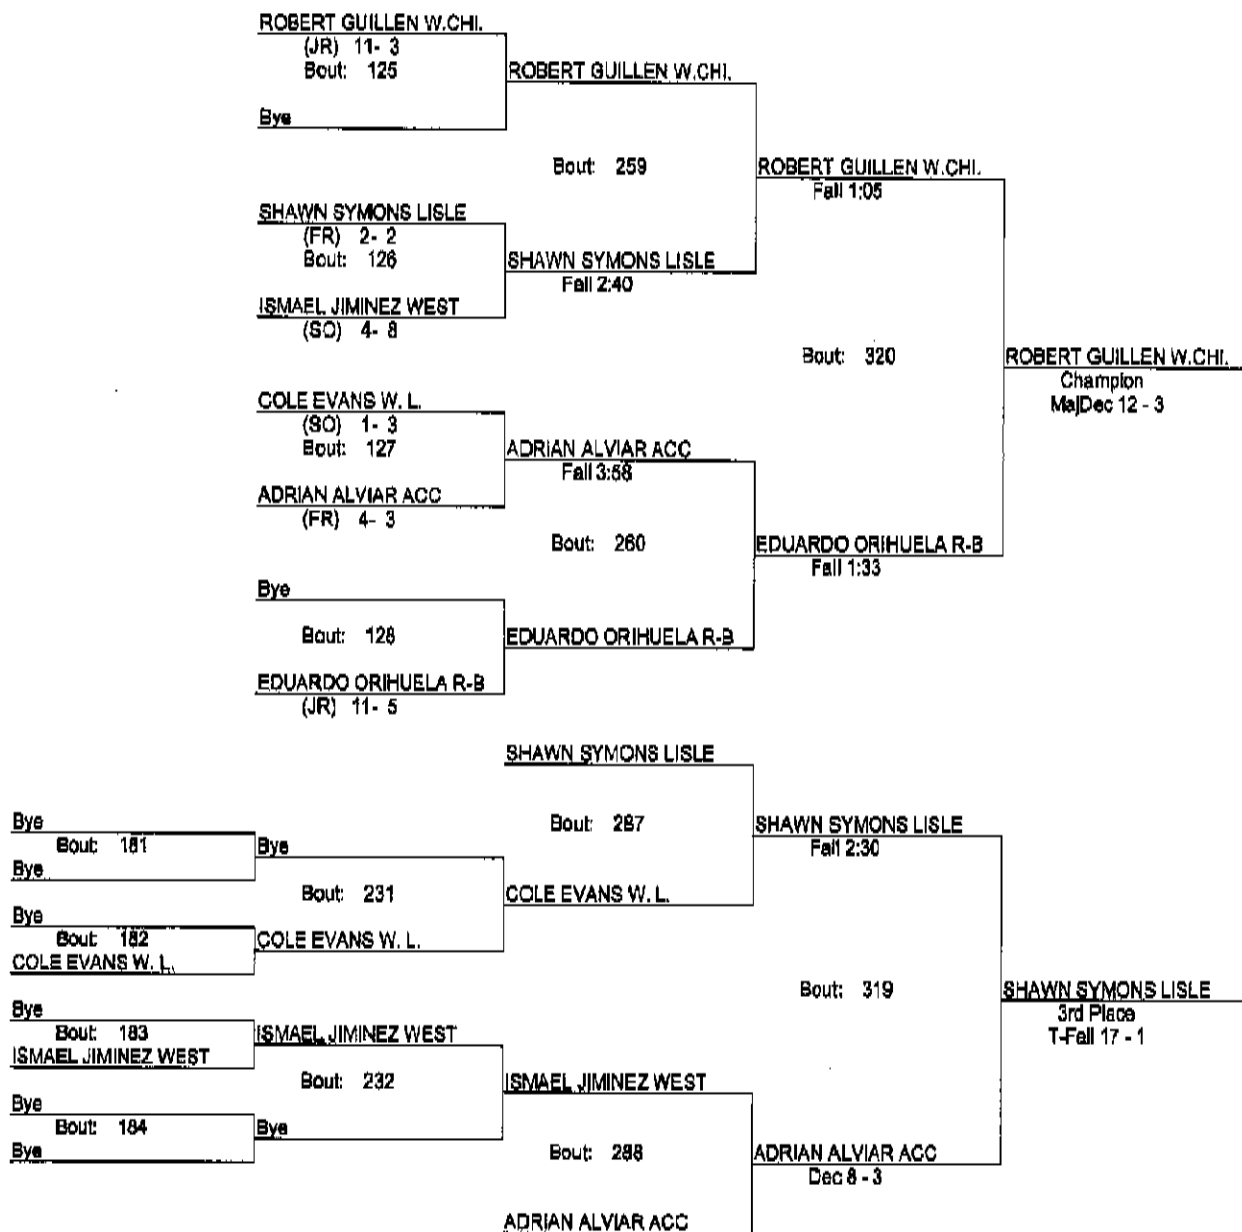

Lisle Melichar Invitational 2010

1/16/10

125

1. Place Winners -
   1st ROBERT GUILLEN W.CHI. (JR) 13- 3
   2nd EDUARDO ORIHUELA R-B (JR) 12- 6
   3rd SHAWN SYMONS LISLE (FR) 5- 3
   4th ADRIAN ALVIAR ACC (FR) 6- 5