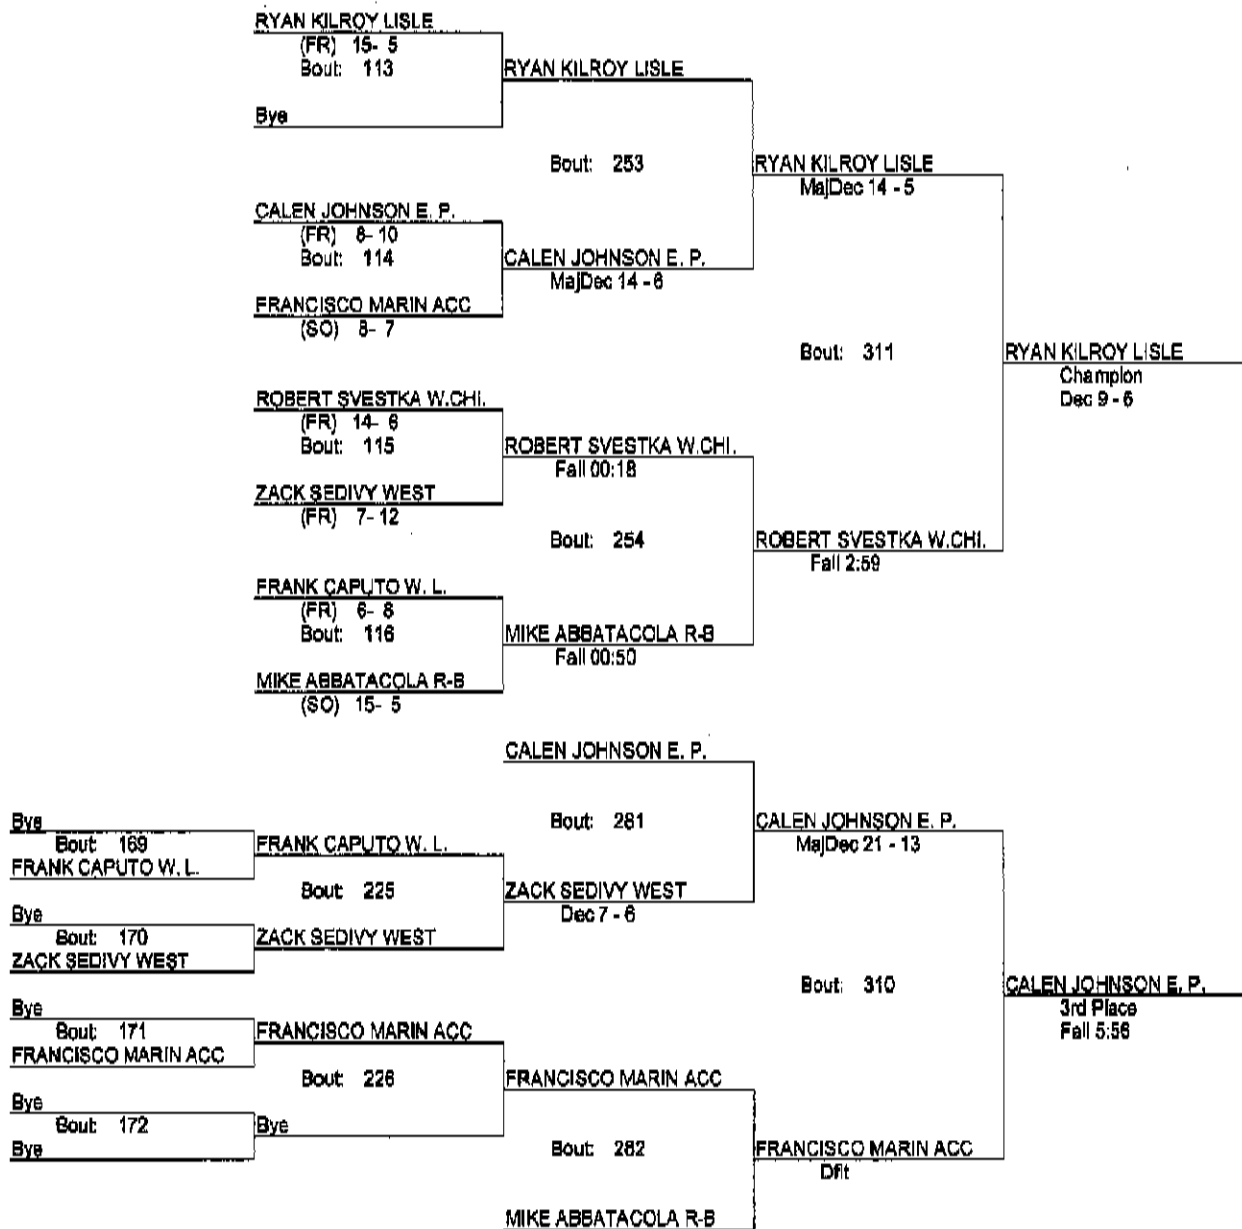

Lisle Melichar Invitational 2010

1/16/10

Place	Score	Name	1st	2nd	3rd	4th
1	189.50	Lisle	3	3	2	3
2	171.00	Riverside-Brookfield	3	3		3
3	156.00	West Chicago	2	4		3
4	134.00	Walther Lutheran	3	1	2	1
5	128.50	Evergreen Park	1	2	4	1
6	122.00	Joliet Catholic Academy	2	1	4	
7	43.00	Westmont			2	1
8	28.00	Aurora Central Catholic				2
9	11.00	St. Rita JV				

* Team has non-scoring wrestler

Lisle Melichar Invitational 2010

1/16/10

103

1. Place Winners -
2. 1st RYAN KILROY LISLE (FR) 17- 5
   - 2nd ROBERT SVESTKA W.CHI. (FR) 16- 7
   - 3rd CALEN JOHNSON E. P. (FR) 11- 11
   - 4th FRANCISCO MARIN ACC (SO) 9- 9