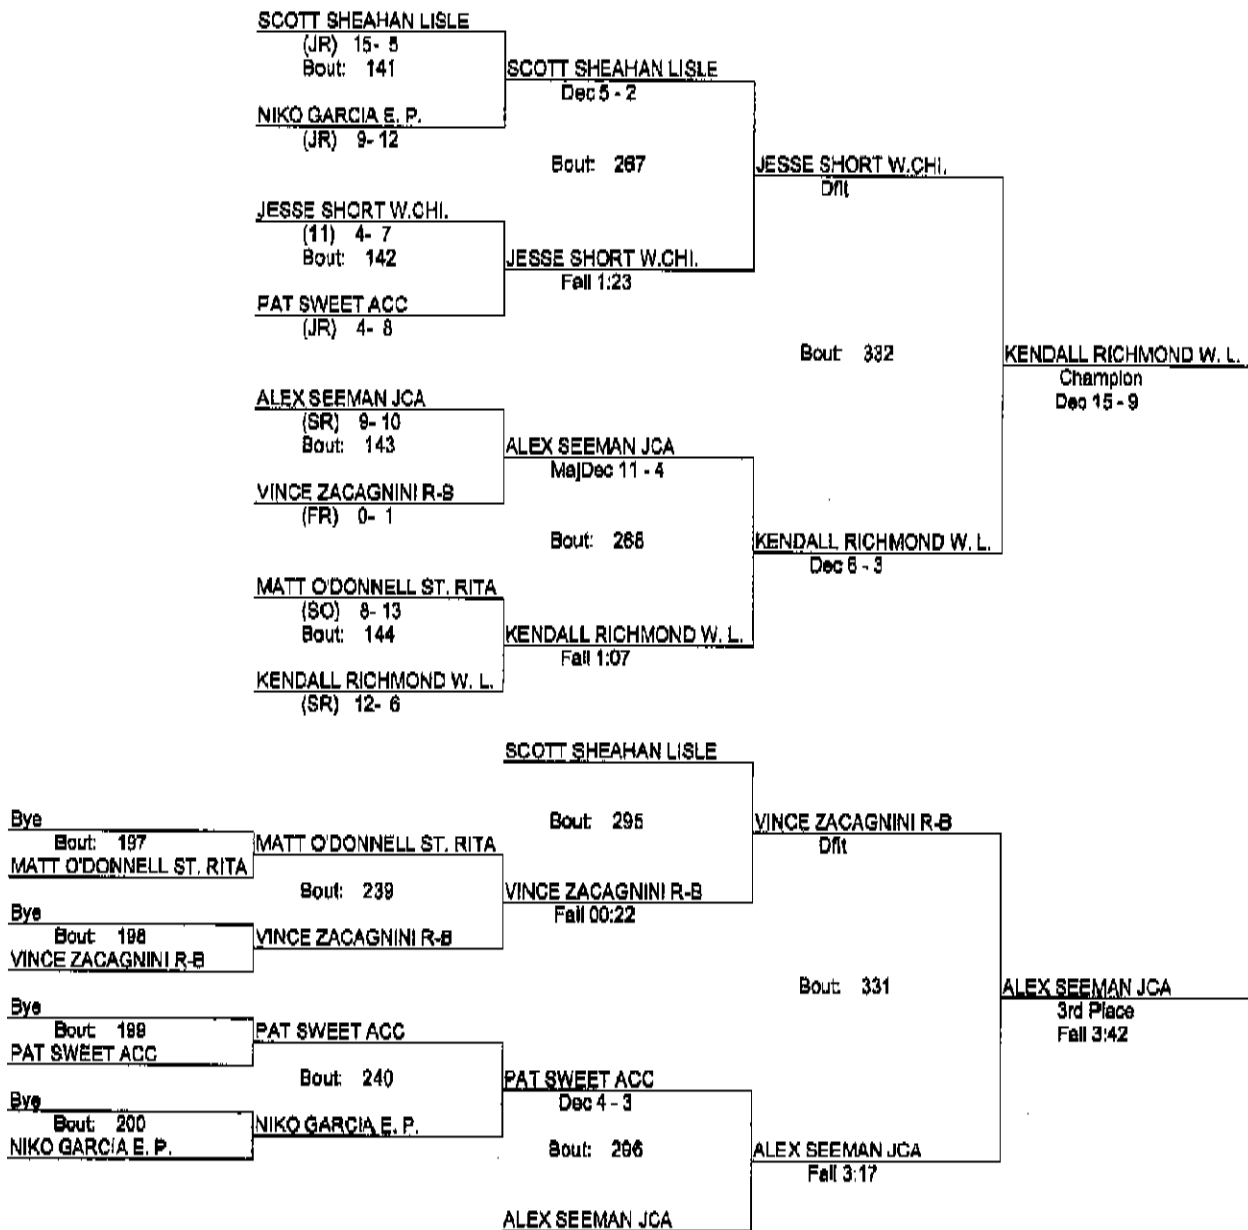

Lisle Melichar Invitational 2010

1/16/10

145

1. Place Winners -
   1st KENDALL RICHMOND W. L. (SR) 15- 6
   2nd JESSE SHORT W.CHI. (11) 6- 8
   3rd ALEX SEEMAN JCA (SR) 12-11
   4th VINCE ZACAGNINI R-B (FR) 2- 3