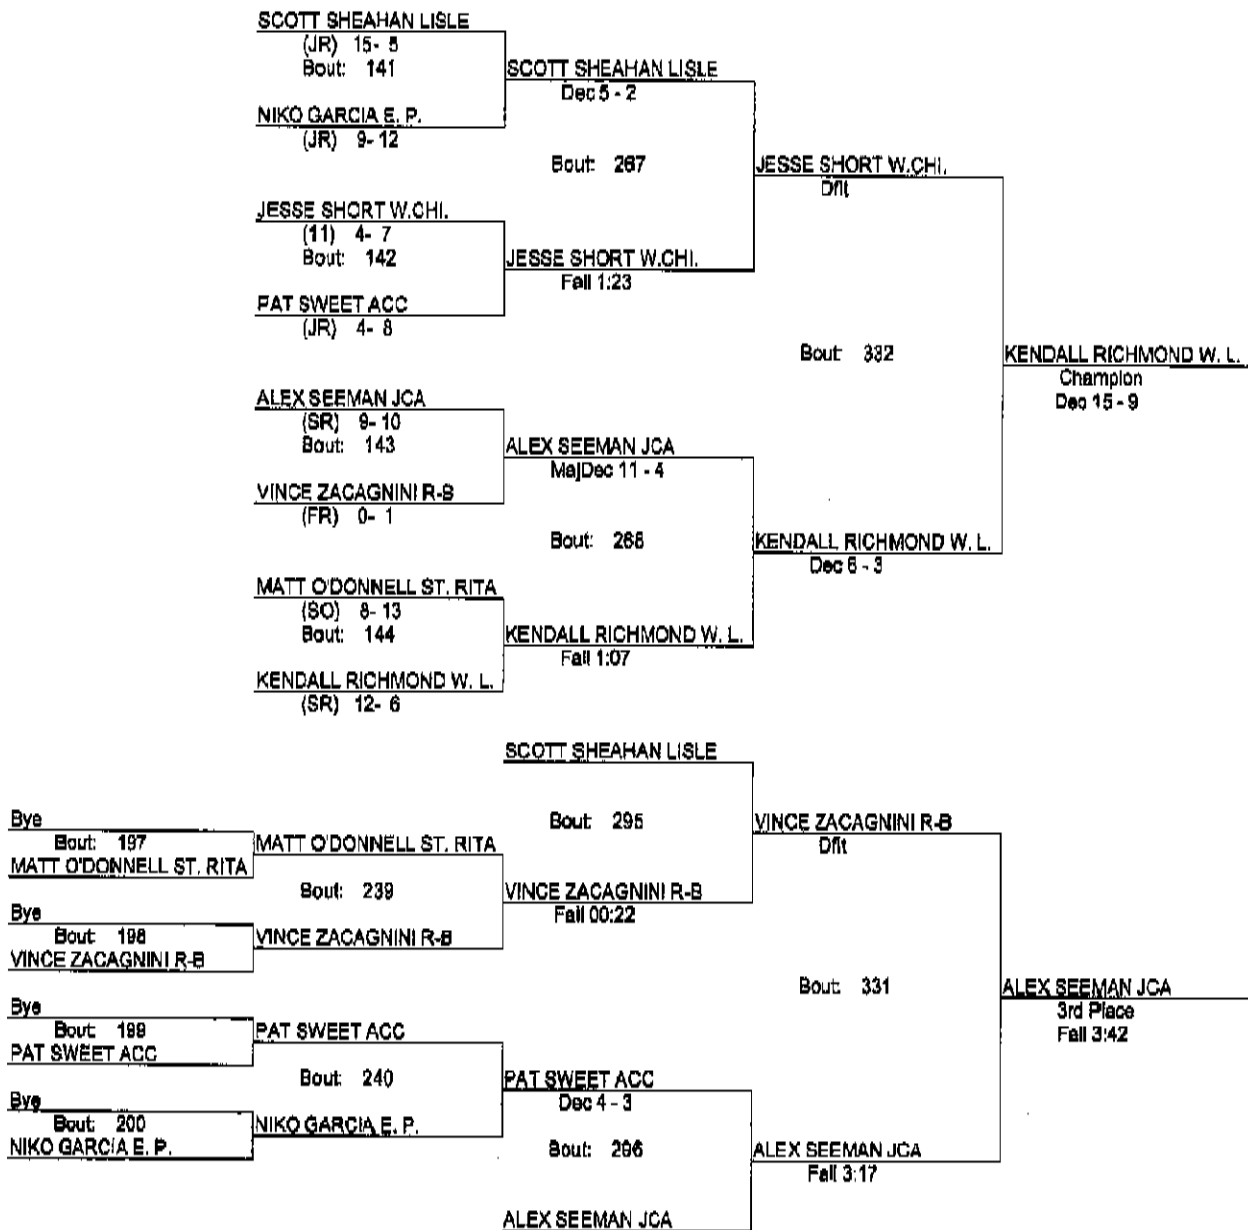

**Lisle Melichar Invitational 2010**

1/16/10

140

- Place Winners -
- 1st CHRIS RUSSELL R-B (SR) 17- 6
  - 2nd ADAM GLEASON LISLE (SR) 21- 1
  - 3rd DONNIE BACHLER E. P. (SR) 11- 7
  - 4th NELSON VIRZI W. L. (JR) 9- 7

**Lisle Melichar Invitational 2010**

1/16/10

145

- Place Winners -  
 1st KENDALL RICHMOND W. L. (SR) 15- 6  
 2nd JESSE SHORT W. CHI. (11) 6- 8  
 3rd ALEX SEEMAN JCA (SR) 12-11  
 4th VINCE ZACAGNINI R-B (FR) 2- 3