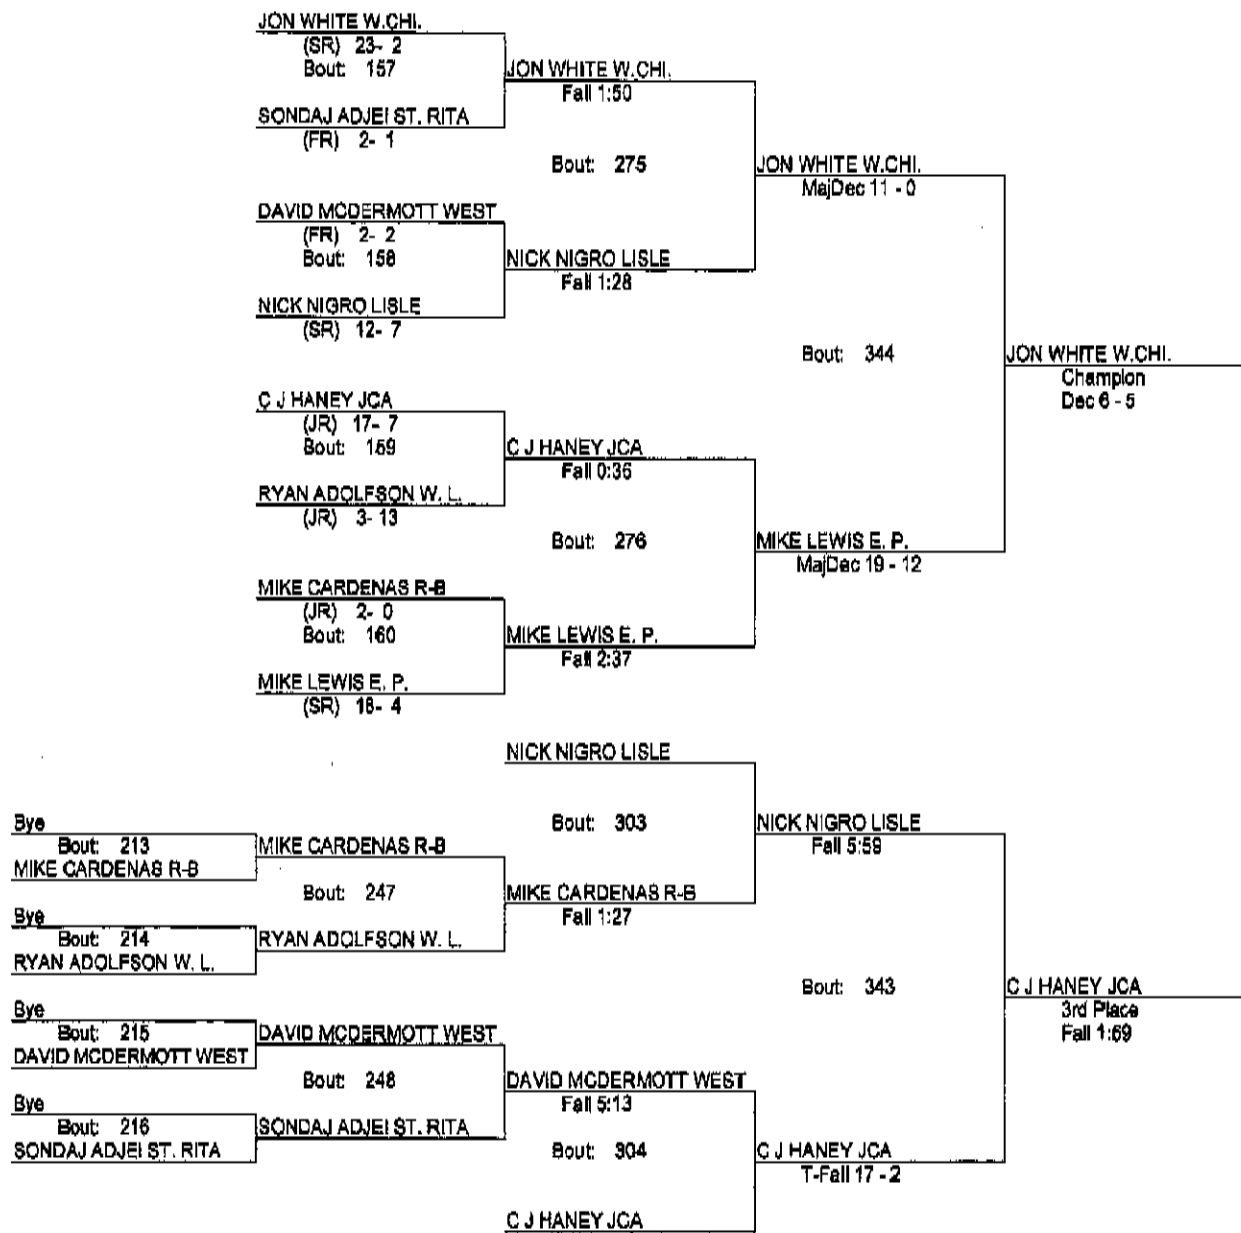

Lisle Melichar Invitational 2010

1/16/10

189

1. Place Winners -
2. 1st JON WHITE W.CHI. (SR) 26- 2
   - 2nd MIKE LEWIS E. P. (SR) 20- 5
   - 3rd C J HANEY JCA (JR) 20- 8
   - 4th NICK NIGRO LISLE (SR) 14- 9