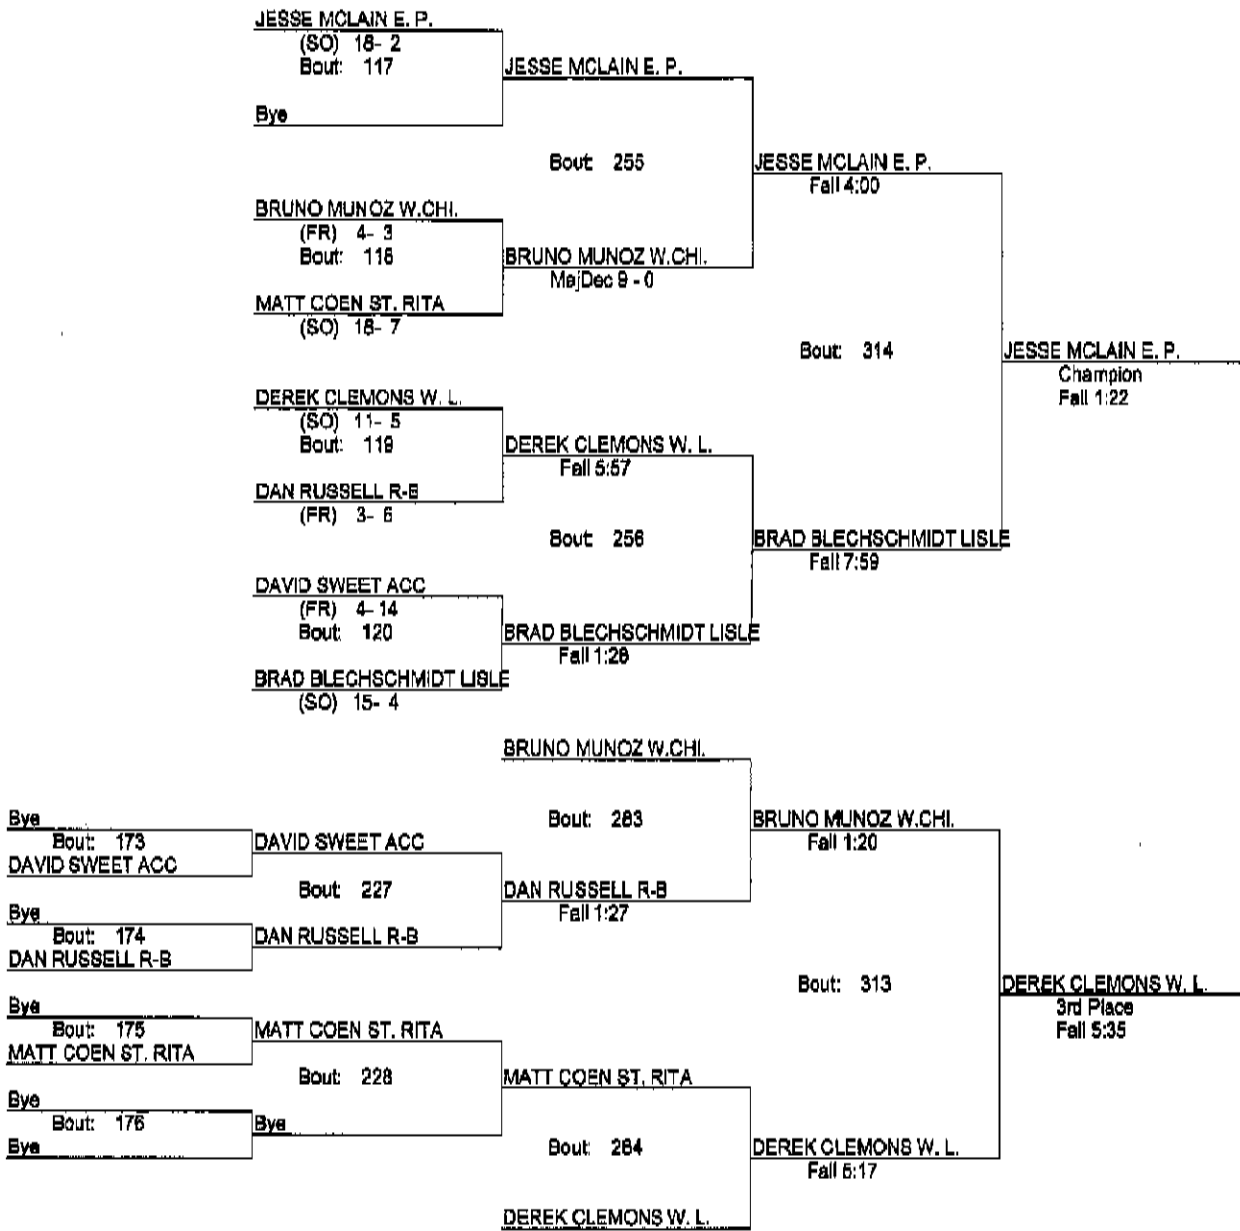

Lisle Melichar Invitational 2010

1/16/10

112

1. Place Winners -
2. 1st JESSE MCLAIN E. P. (SO) 20- 2
   - 2nd BRAD BLECHSCHMIDT LISLE (SO) 17- 5
   - 3rd DEREK CLEMONS W. L. (SO) 14- 8
   - 4th BRUNO MUNOZ W. CHI. (FR) 8- 5