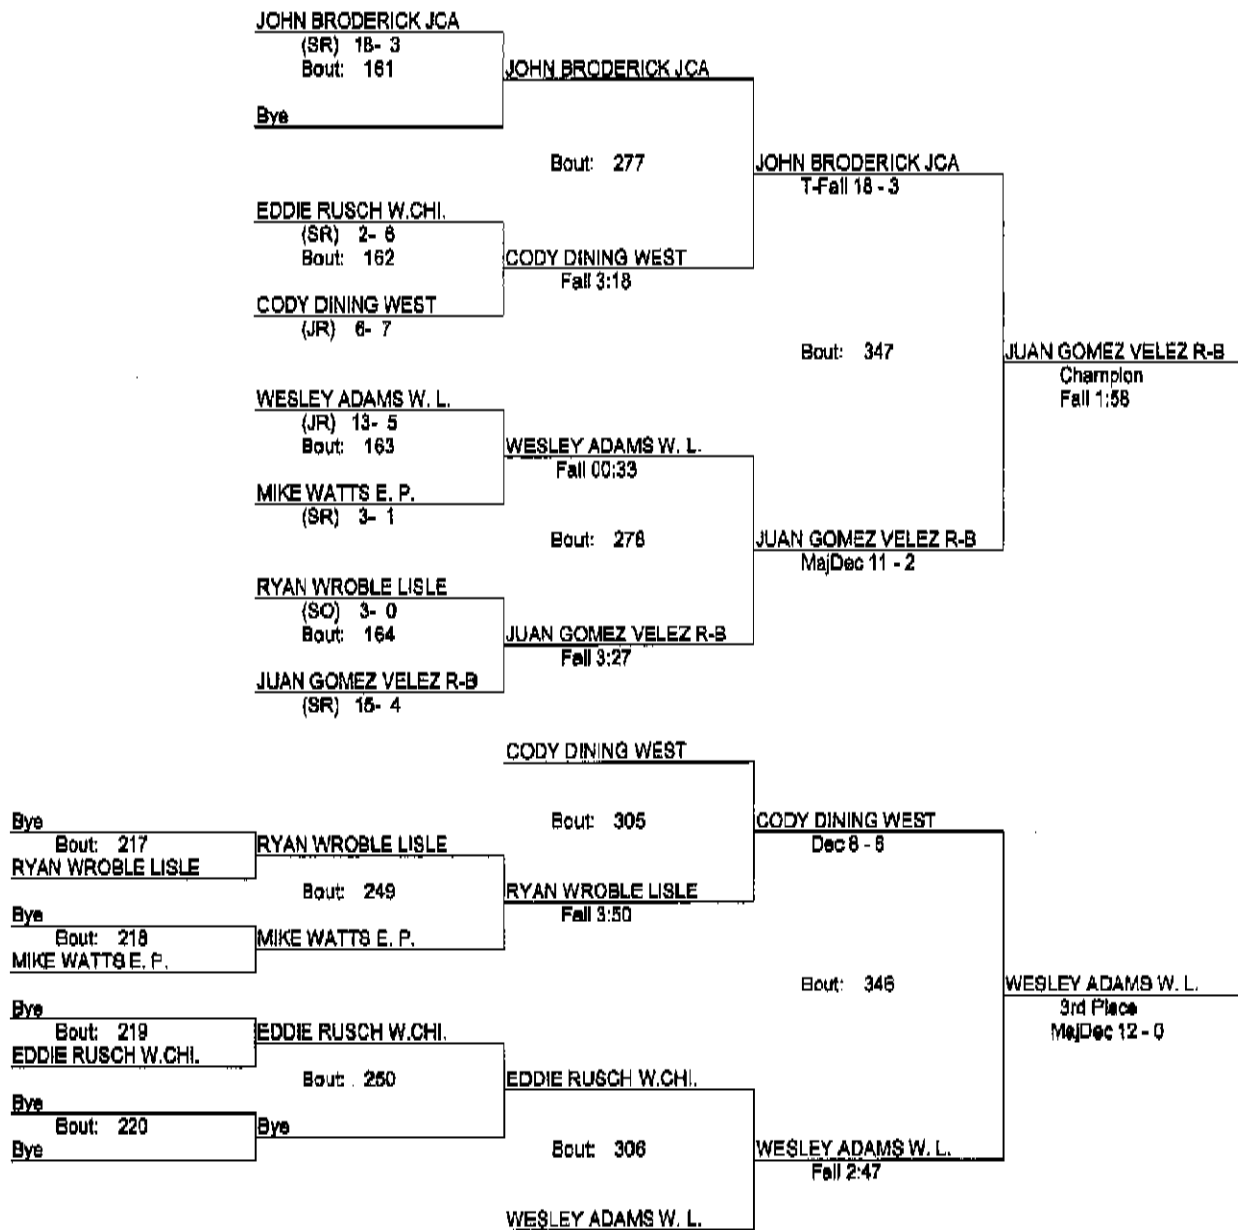

Lisle Melichar Invitational 2010

1/16/10

215

- Place Winners -
1st JUAN GOMEZ VELEZ R-B (SR) 18- 4
2nd JOHN BRODERICK JCA (SR) 19- 4
3rd WESLEY ADAMS W. L. (JR) 16- 6
4th CODY DINING WEST (JR) 8- 9