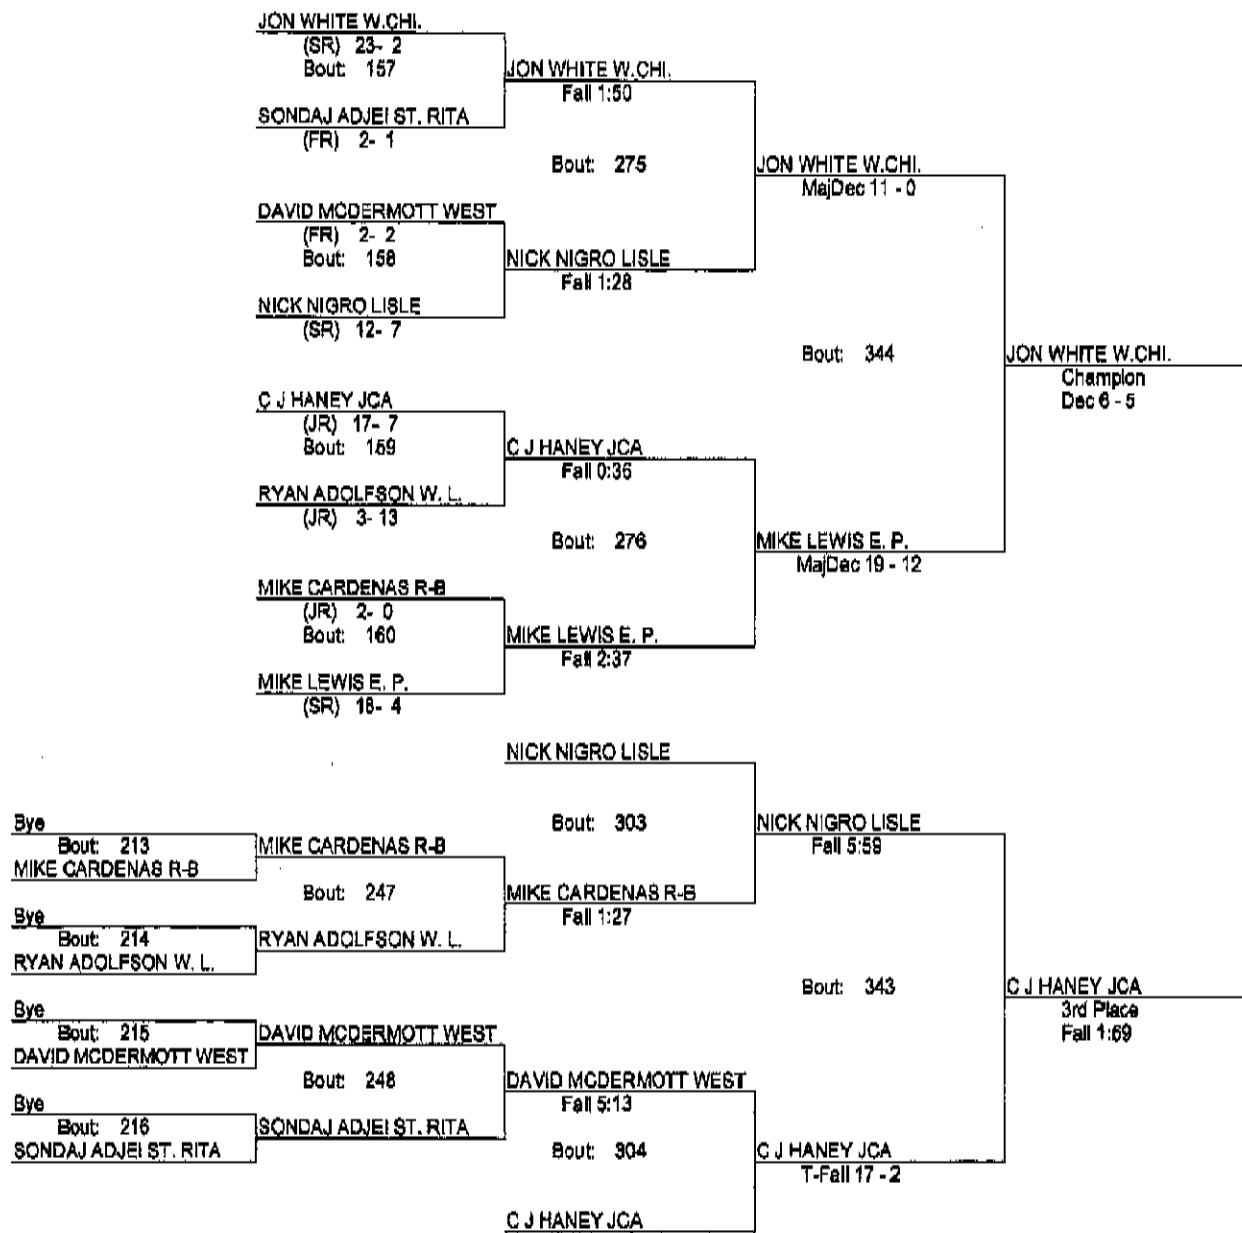

171

- Place Winners -
 1st ANDREW ELLIOTT JCA (JR) 21- 2
 2nd PETER FERGUSON LISLE (SR) 12- 6
 3rd JAKE LORDO E. P. (JR) 14- 10
 4th JJ ODEH R-B (SR) 9- 13

Lisle Melichar Invitational 2010

1/16/10

189

- Place Winners -
 1st JON WHITE W.CHI. (SR) 26- 2
 2nd MIKE LEWIS E. P. (SR) 20- 5
 3rd C J HANEY JCA (JR) 20- 8
 4th NICK NIGRO LISLE (SR) 14- 9