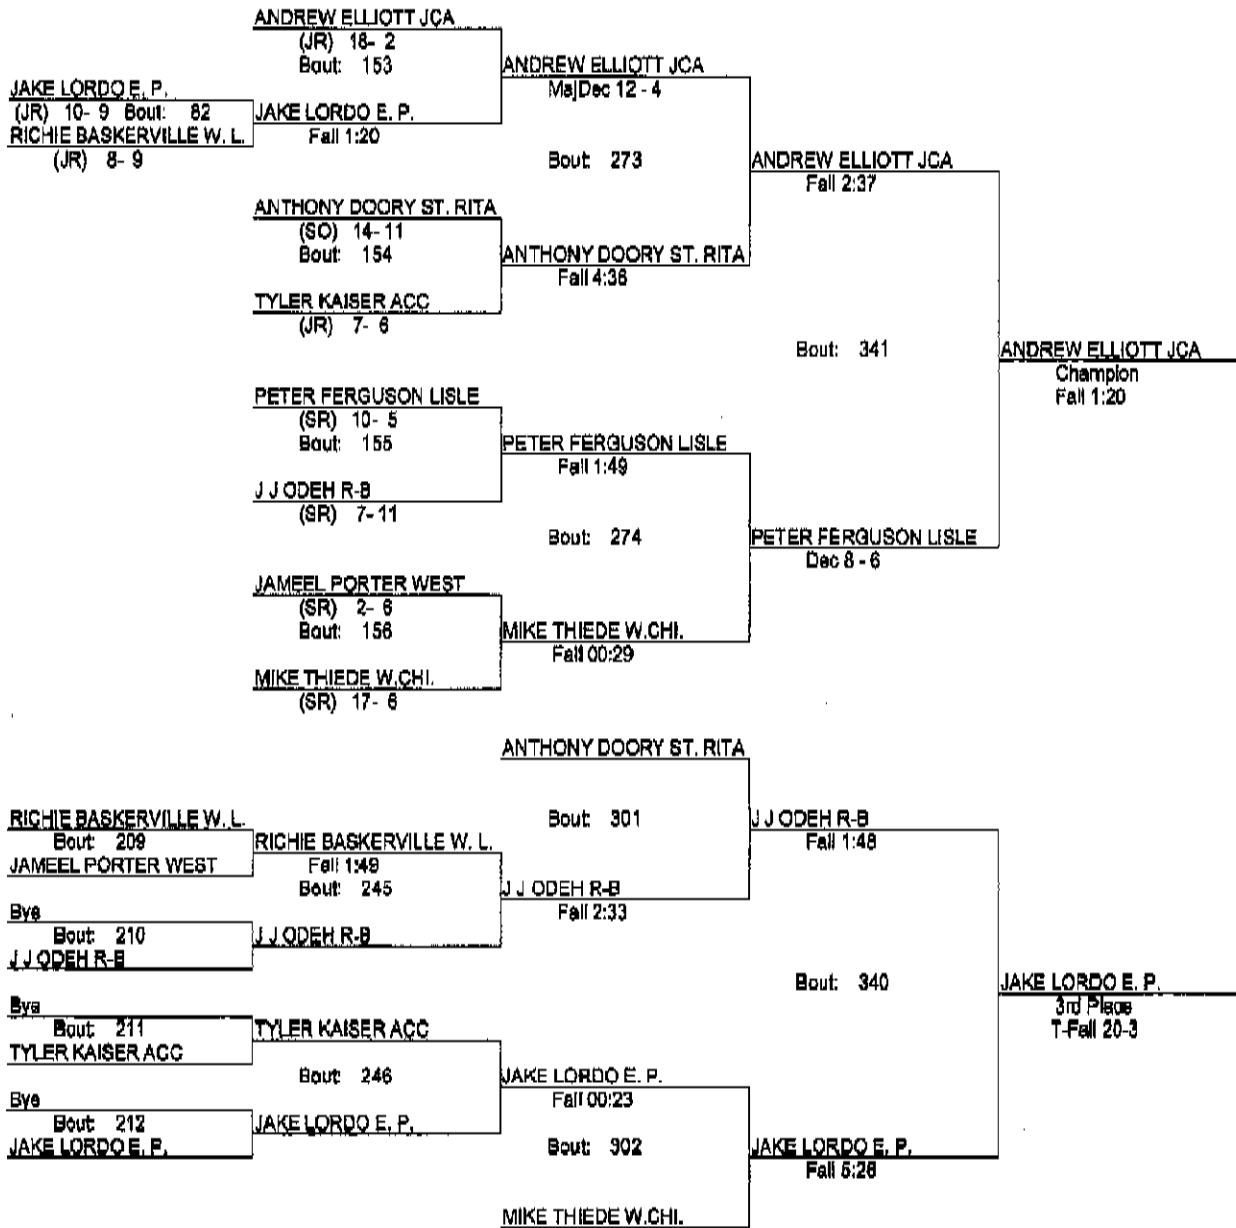

Lisle Melichar Invitational 2010

1/16/10

171

1. Place Winners -
   1st ANDREW ELLIOTT JCA (JR) 21- 2
   2nd PETER FERGUSON LISLE (SR) 12- 6
   3rd JAKE LORDO E. P. (JR) 14- 10
   4th JJ ODEH R-B (SR) 9- 13