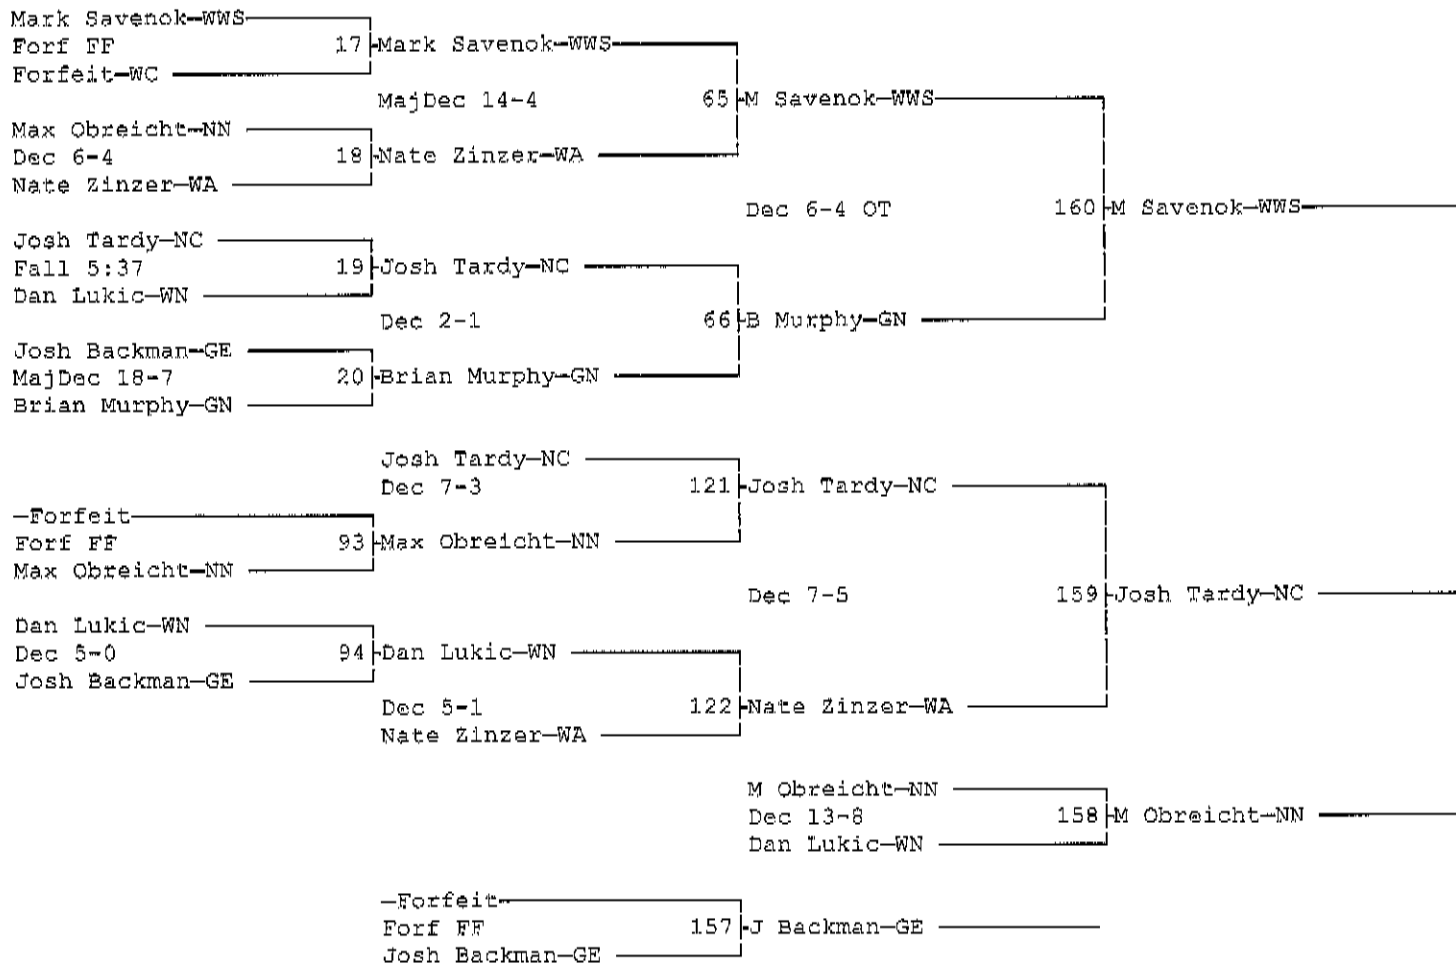

2010 DuPage Valley Conference Varsity Wrestling Tournament
January 30, 2010

Place	Score	Name
1	214.5	Glenbard North
2	180.5	Wheat Warren South
3	175.0	Glenbard East
4	161.0	Naperville Central
5	146.5	Naperville North
6	146.0	Wheaton North
7	141.0	West Aurora
8	95.0	West Chicago

2010 DuPage Valley Conference Varsity Wrestling Tournament

January 30, 2010

Wt Class: 103

2010 DuPage Valley Conference Varsity Wrestling Tournament

January 30, 2010

Wt Class: 112

2010 DuPage Valley Conference Varsity Wrestling Tournament

January 30, 2010

Wt Class: 119

2010 DuPage Valley Conference Varsity Wrestling Tournament

January 30, 2010

Wt Class: 125

2010 DuPage Valley Conference Varsity Wrestling Tournament

January 30, 2010

Wt Class: 130