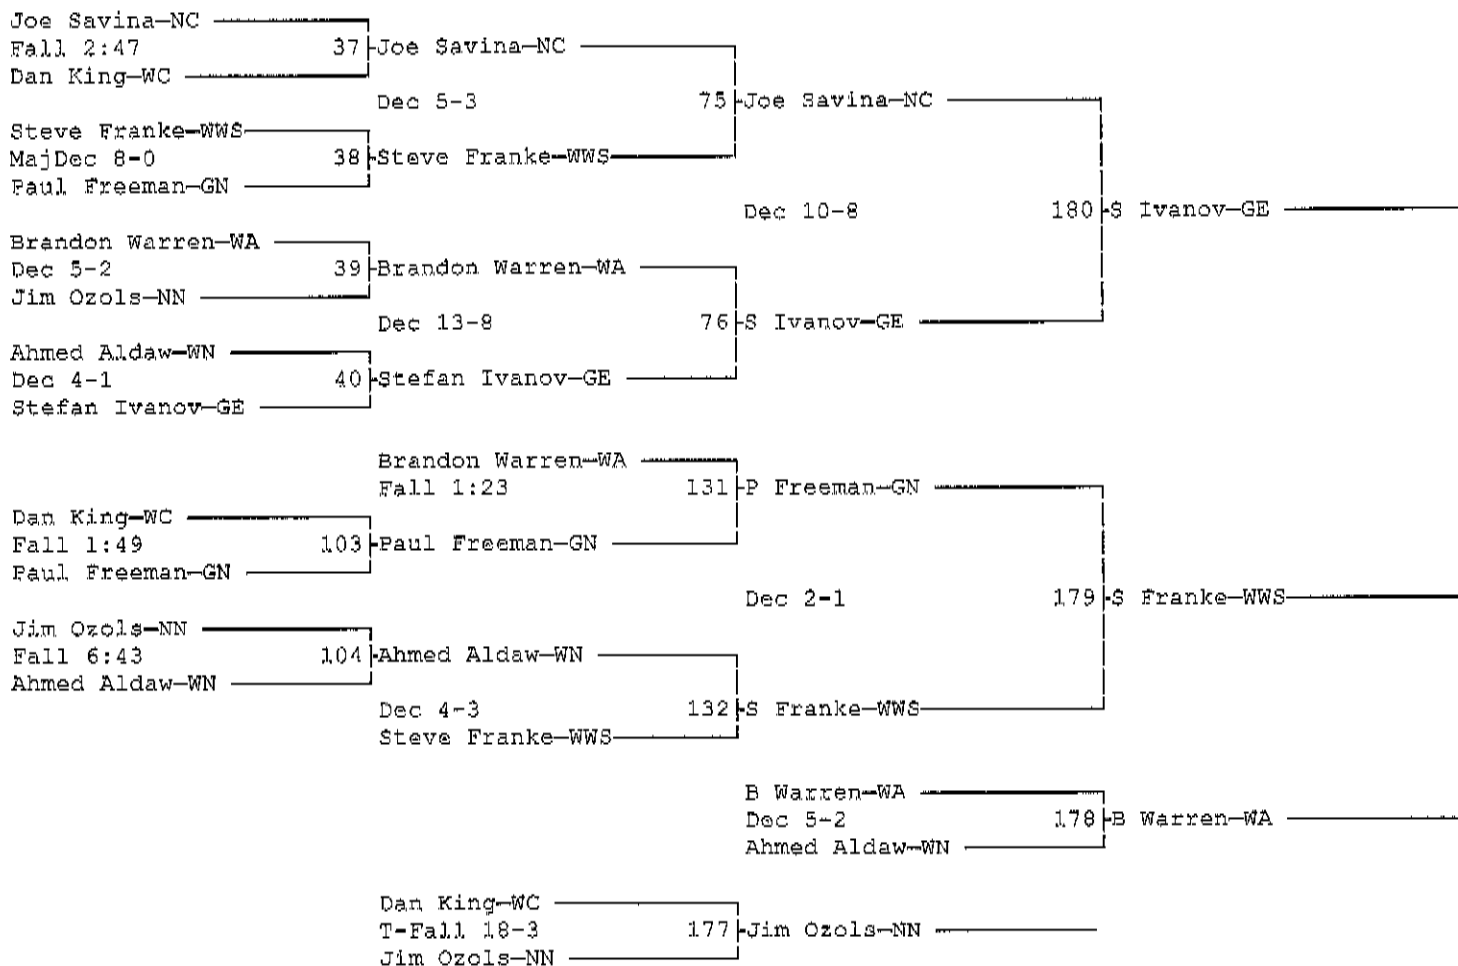

2010 DuPage Valley Conference Varsity Wrestling Tournament
January 30, 2010

Place	Score	Name
1	214.5	Glenbard North
2	180.5	Wheat Warren South
3	175.0	Glenbard East
4	161.0	Naperville Central
5	146.5	Naperville North
6	146.0	Wheaton North
7	141.0	West Aurora
8	95.0	West Chicago

January 30, 2010

Wt Class: 152

2010 DuPage Valley Conference Varsity Wrestling Tournament

January 30, 2010

Wt Class: 160

2010 DuPage Valley Conference Varsity Wrestling Tournament

January 30, 2010

Wt Class: 171