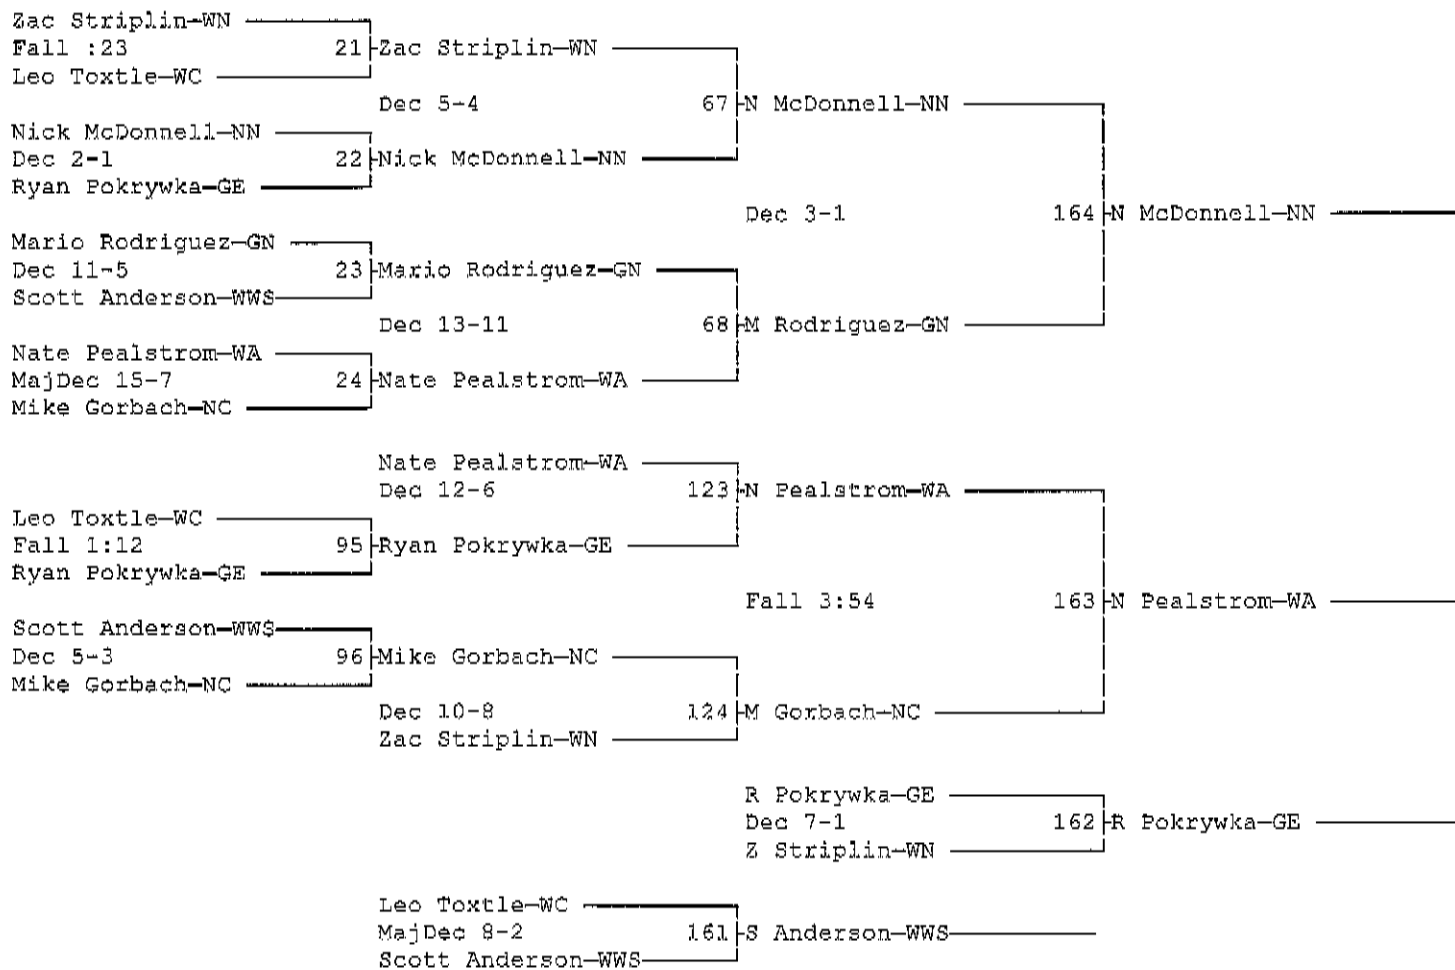

2010 DuPage Valley Conference Varsity Wrestling Tournament

January 30, 2010

Wt Class: 135