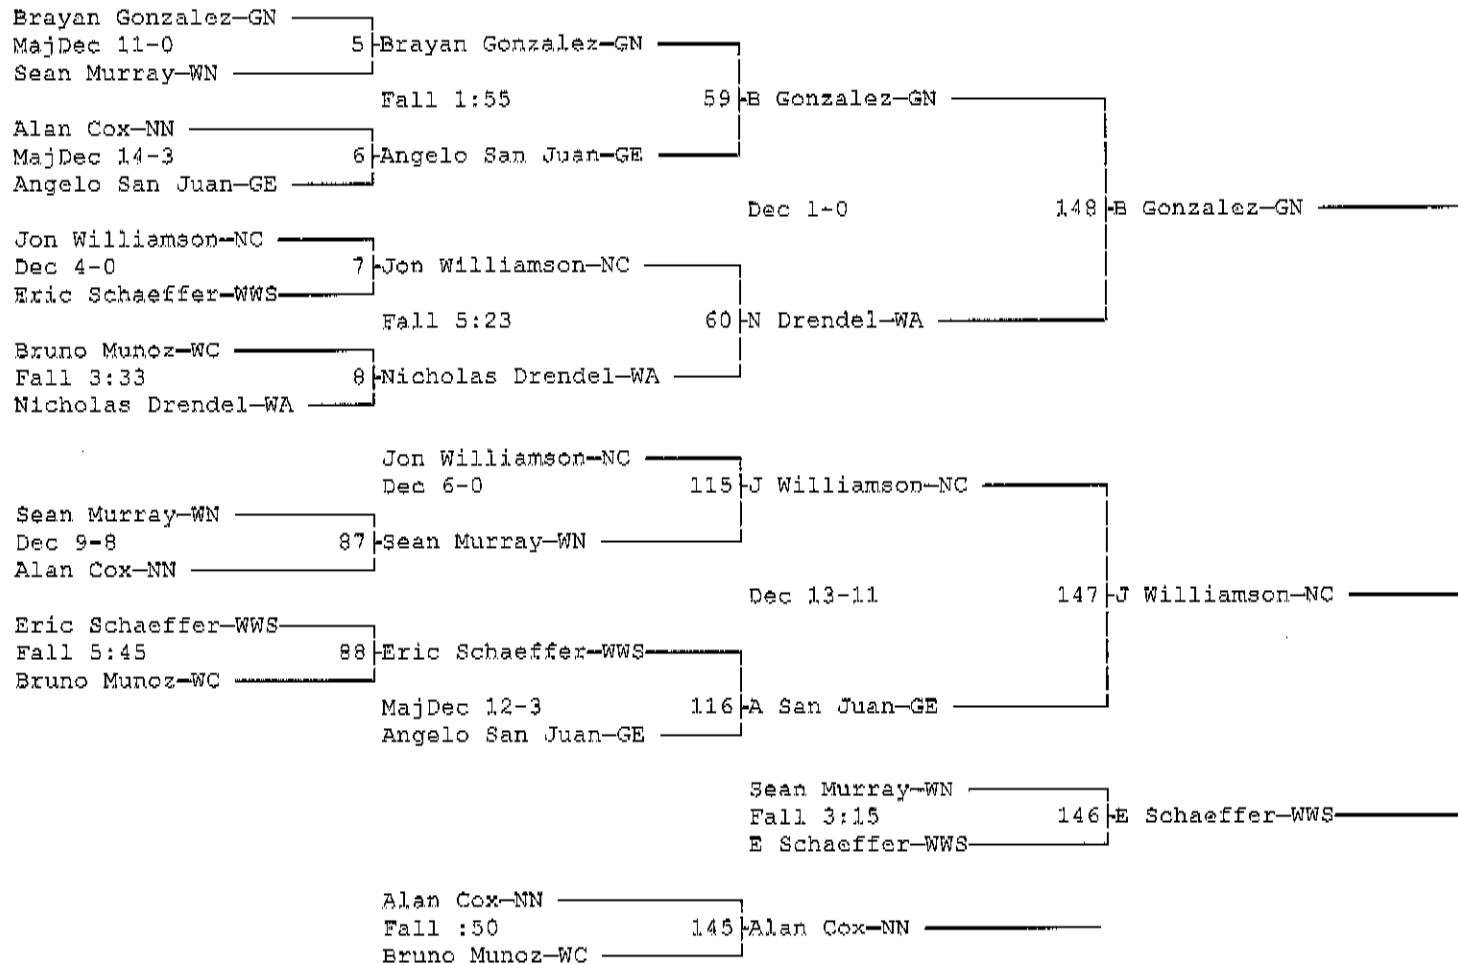

2010 DuPage Valley Conference Varsity Wrestling Tournament
January 30, 2010

Place	Score	Name
1	214.5	Glenbard North
2	180.5	Wheat Warren South
3	175.0	Glenbard East
4	161.0	Naperville Central
5	146.5	Naperville North
6	146.0	Wheaton North
7	141.0	West Aurora
8	95.0	West Chicago

2010 DuPage Valley Conference Varsity Wrestling Tournament

January 30, 2010

Wt Class: 112

2010 DuPage Valley Conference Varsity Wrestling Tournament

January 30, 2010

Wt Class: 119

2010 DuPage Valley Conference Varsity Wrestling Tournament

January 30, 2010

Wt Class: 130

2010 DuPage Valley Conference Varsity Wrestling Tournament

January 30, 2010

Wt Class: 135

2010 DuPage Valley Conference Varsity Wrestling Tournament

January 30, 2010
Wt Class: 140

2010 DuPage Valley Conference Varsity Wrestling Tournament

January 30, 2010

Wt Class: 145

2010 DuPage Valley Conference Varsity Wrestling Tournament

January 30, 2010

Wt Class: 152

2010 DuPage Valley Conference Varsity Wrestling Tournament