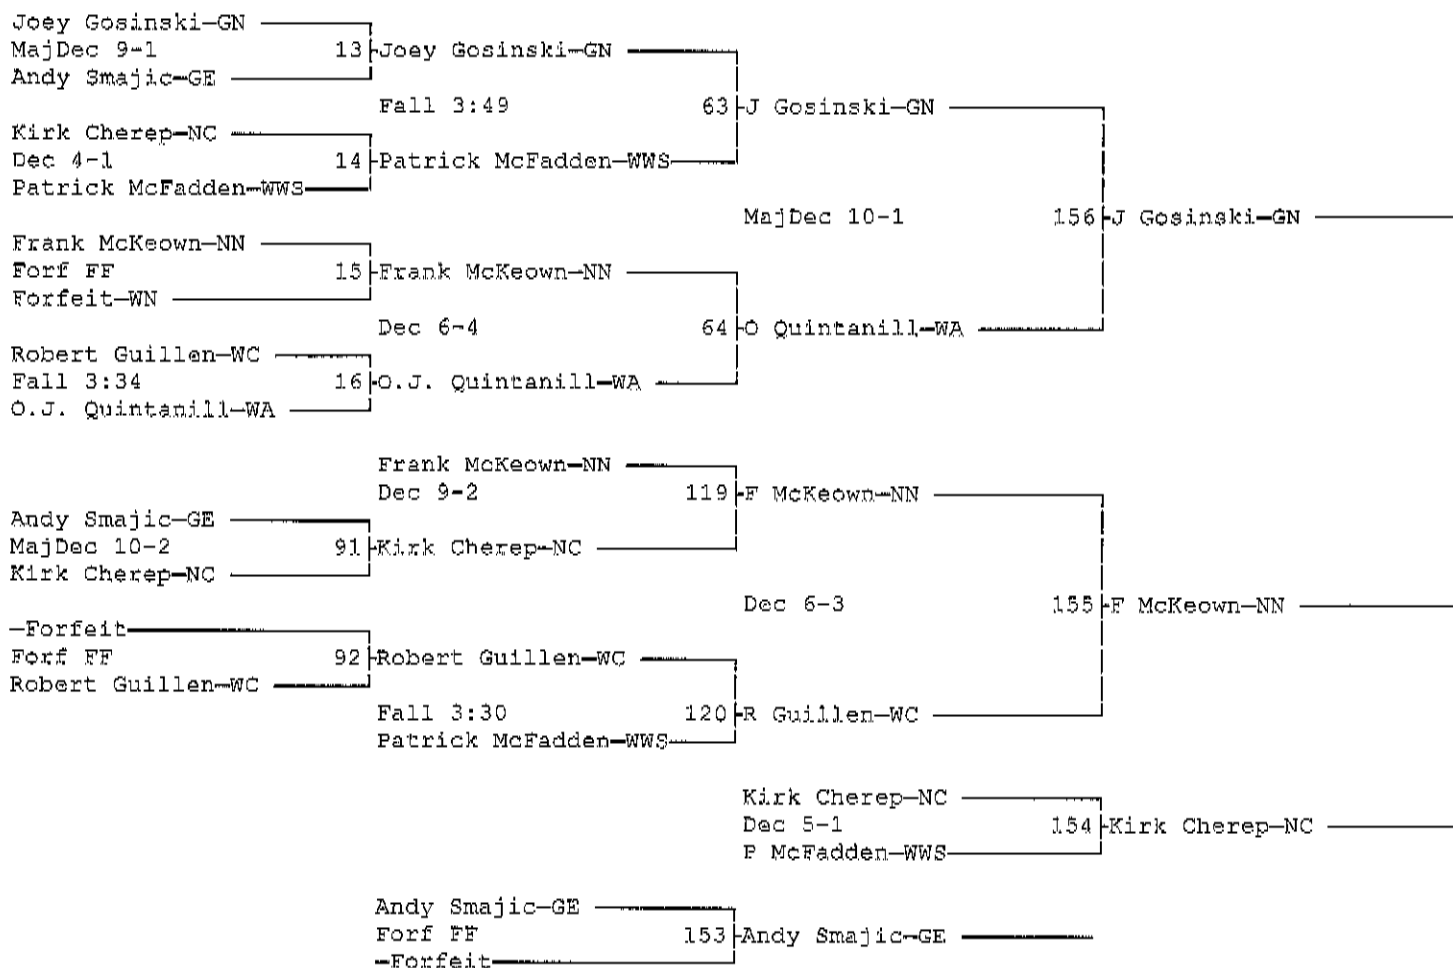

2010 DuPage Valley Conference Varsity Wrestling Tournament

January 30, 2010

Wt Class: 125