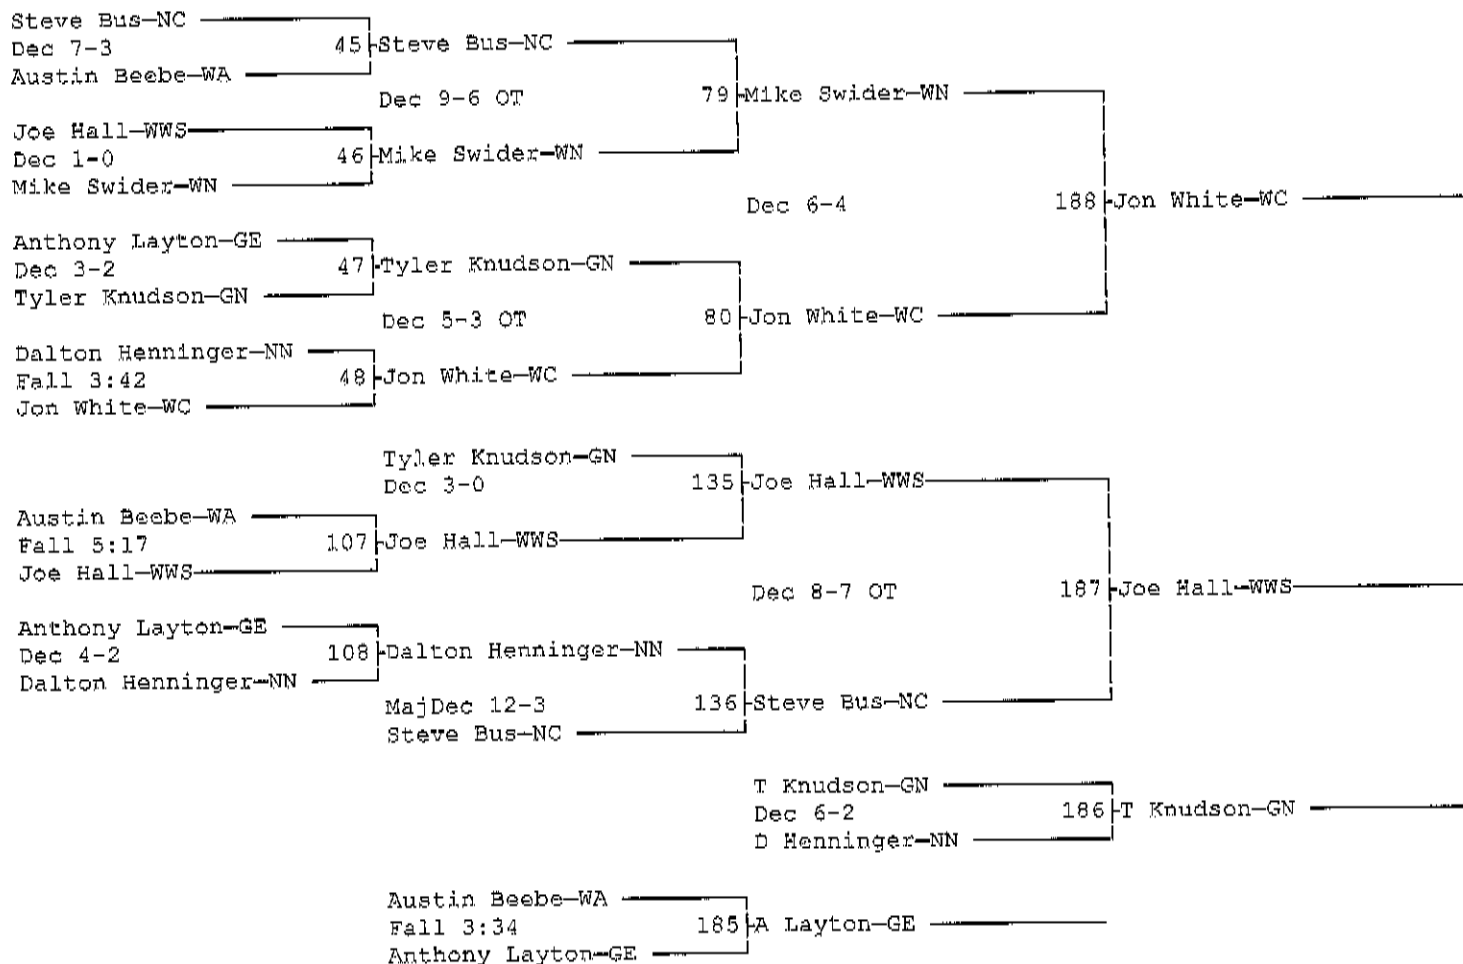

2010 DuPage Valley Conference Varsity Wrestling Tournament

January 30, 2010
Wt Class: 189