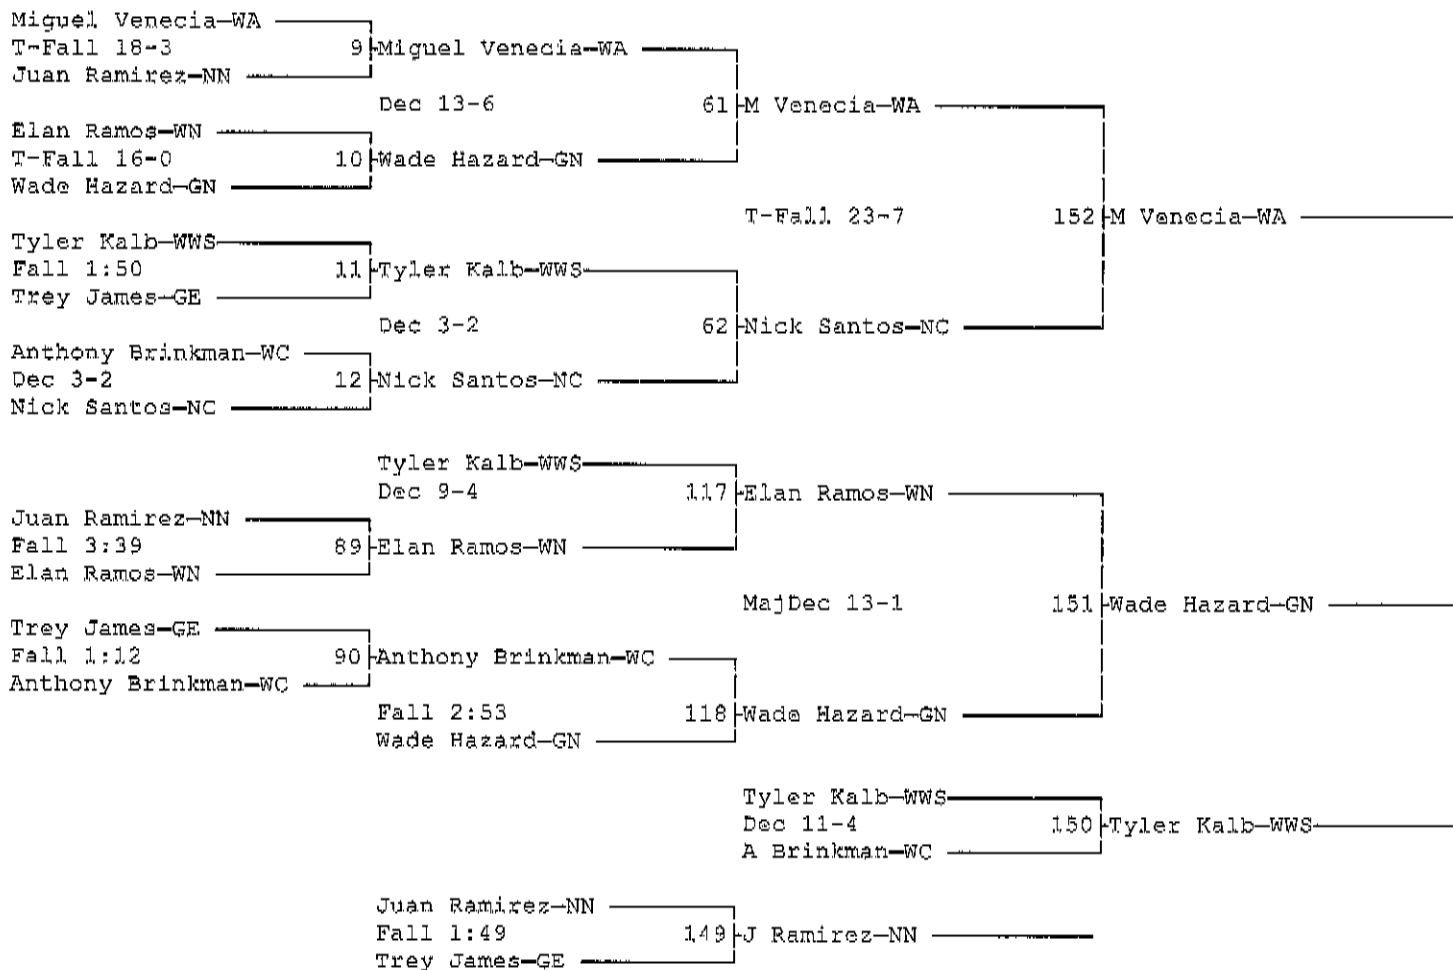

2010 DuPage Valley Conference Varsity Wrestling Tournament
January 30, 2010

Place	Score	Name
1	214.5	Glenbard North
2	180.5	Wheat Warren South
3	175.0	Glenbard East
4	161.0	Naperville Central
5	146.5	Naperville North
6	146.0	Wheaton North
7	141.0	West Aurora
8	95.0	West Chicago

2010 DuPage Valley Conference Varsity Wrestling Tournament

January 30, 2010

Wt Class: 112

2010 DuPage Valley Conference Varsity Wrestling Tournament

January 30, 2010

Wt Class: 119

2010 DuPage Valley Conference Varsity Wrestling Tournament

January 30, 2010

Wt Class: 130

2010 DuPage Valley Conference Varsity Wrestling Tournament

January 30, 2010

Wt Class: 135

2010 DuPage Valley Conference Varsity Wrestling Tournament

January 30, 2010
Wt Class: 140