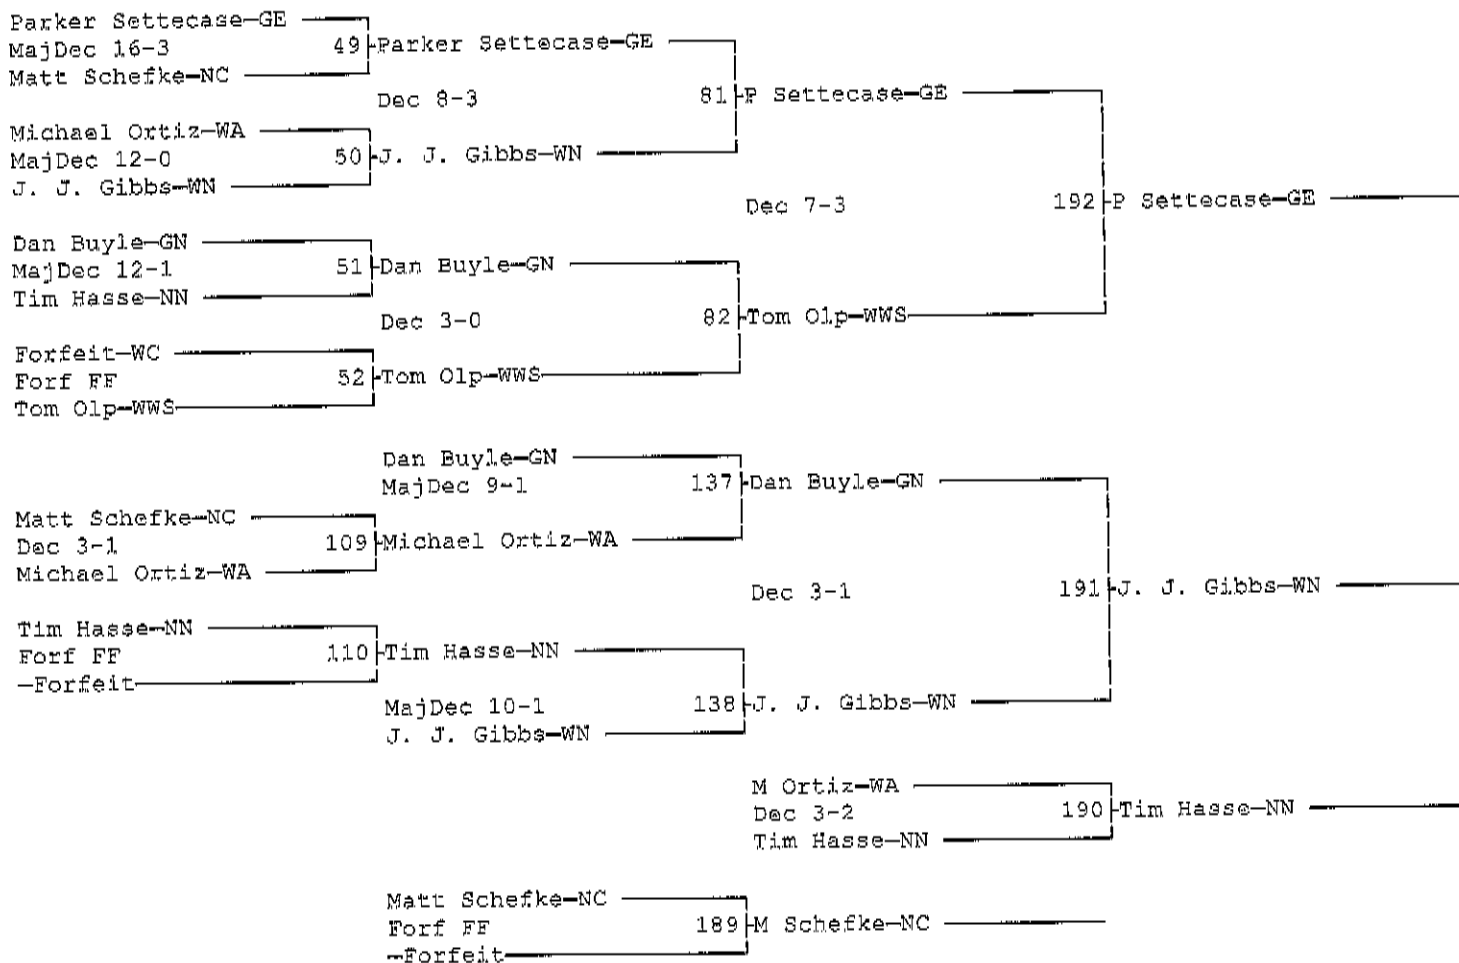

2010 DuPage Valley Conference Varsity Wrestling Tournament
January 30, 2010

Place	Score	Name
1	214.5	Glenbard North
2	180.5	Wheat Warren South
3	175.0	Glenbard East
4	161.0	Naperville Central
5	146.5	Naperville North
6	146.0	Wheaton North
7	141.0	West Aurora
8	95.0	West Chicago

January 30, 2010

Wt Class: 171

2010 DuPage Valley Conference Varsity Wrestling Tournament

January 30, 2010
Wt Class: 189

2010 DuPage Valley Conference Varsity Wrestling Tournament

January 30, 2010
Wt Class: 215