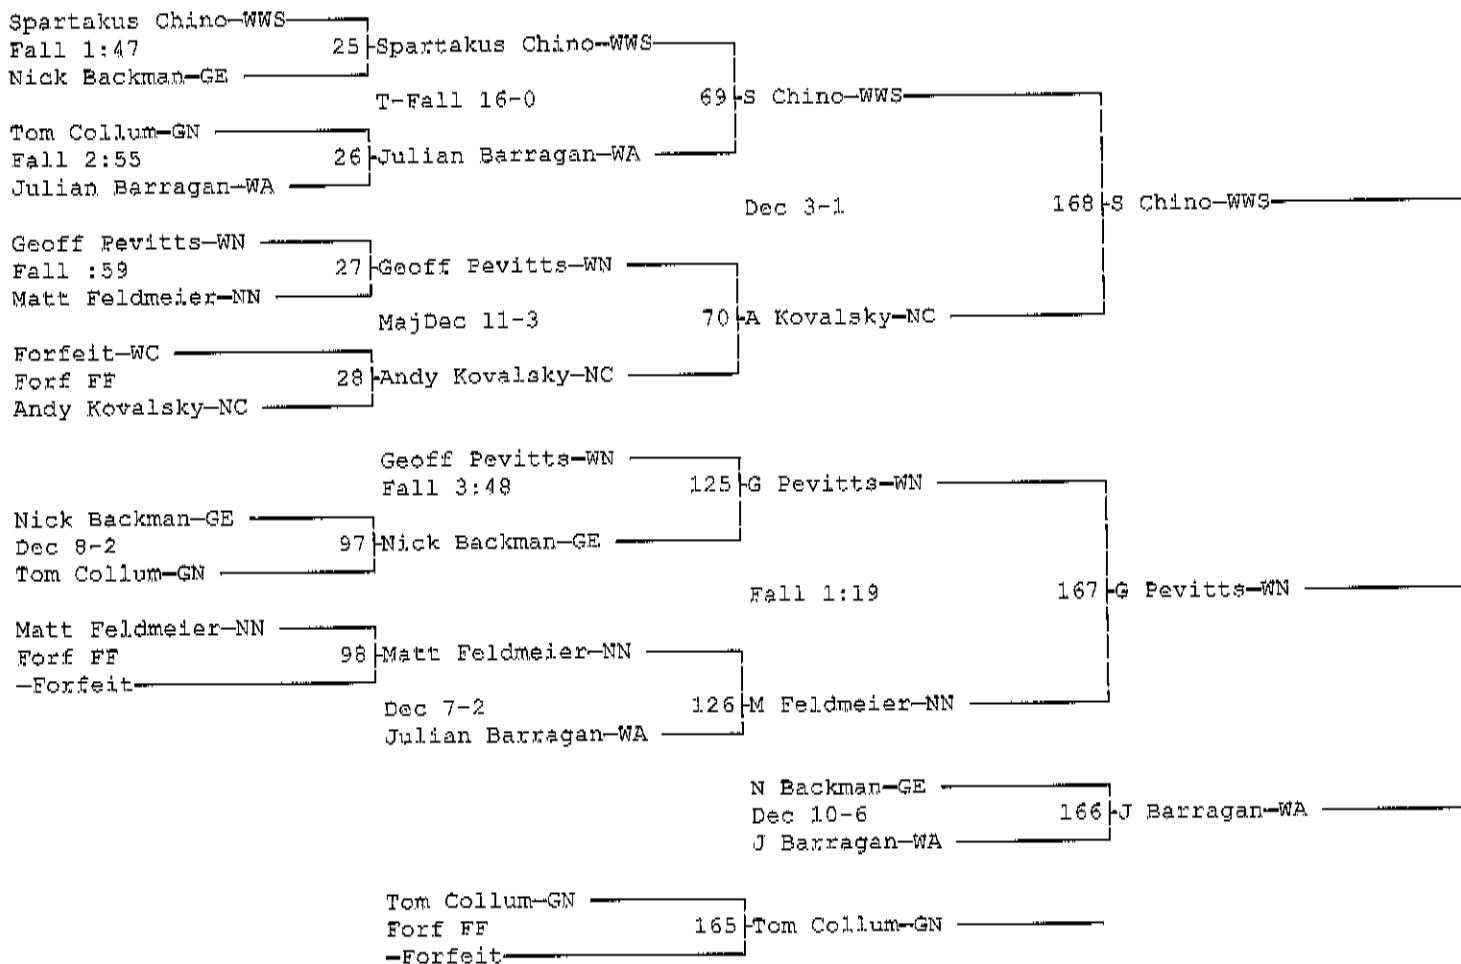

2010 DuPage Valley Conference Varsity Wrestling Tournament
January 30, 2010

Place	Score	Name
1	214.5	Glenbard North
2	180.5	Wheat Warren South
3	175.0	Glenbard East
4	161.0	Naperville Central
5	146.5	Naperville North
6	146.0	Wheaton North
7	141.0	West Aurora
8	95.0	West Chicago

2010 DuPage Valley Conference Varsity Wrestling Tournament

January 30, 2010

Wt Class: 112

2010 DuPage Valley Conference Varsity Wrestling Tournament

January 30, 2010

Wt Class: 119

2010 DuPage Valley Conference Varsity Wrestling Tournament

January 30, 2010

Wt Class: 130

2010 DuPage Valley Conference Varsity Wrestling Tournament

January 30, 2010

Wt Class: 135

2010 DuPage Valley Conference Varsity Wrestling Tournament

January 30, 2010
Wt Class: 140