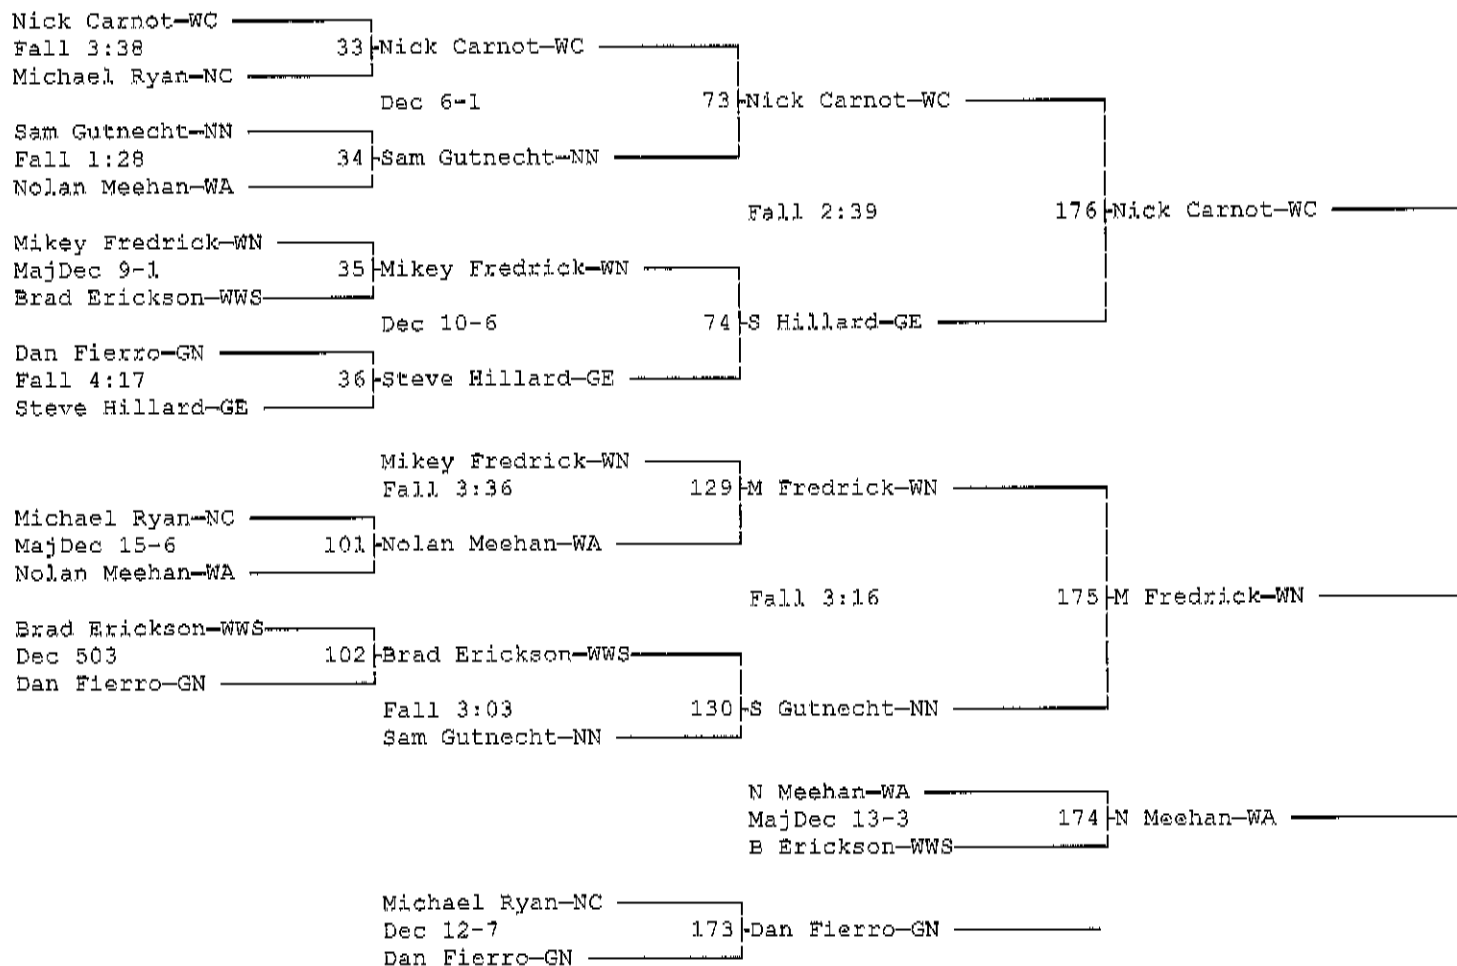

2010 DuPage Valley Conference Varsity Wrestling Tournament
January 30, 2010

Place	Score	Name
1	214.5	Glenbard North
2	180.5	Wheat Warren South
3	175.0	Glenbard East
4	161.0	Naperville Central
5	146.5	Naperville North
6	146.0	Wheaton North
7	141.0	West Aurora
8	95.0	West Chicago

2010 DuPage Valley Conference Varsity Wrestling Tournament

January 30, 2010

Wt Class: 145

2010 DuPage Valley Conference Varsity Wrestling Tournament

January 30, 2010

Wt Class: 152

2010 DuPage Valley Conference Varsity Wrestling Tournament