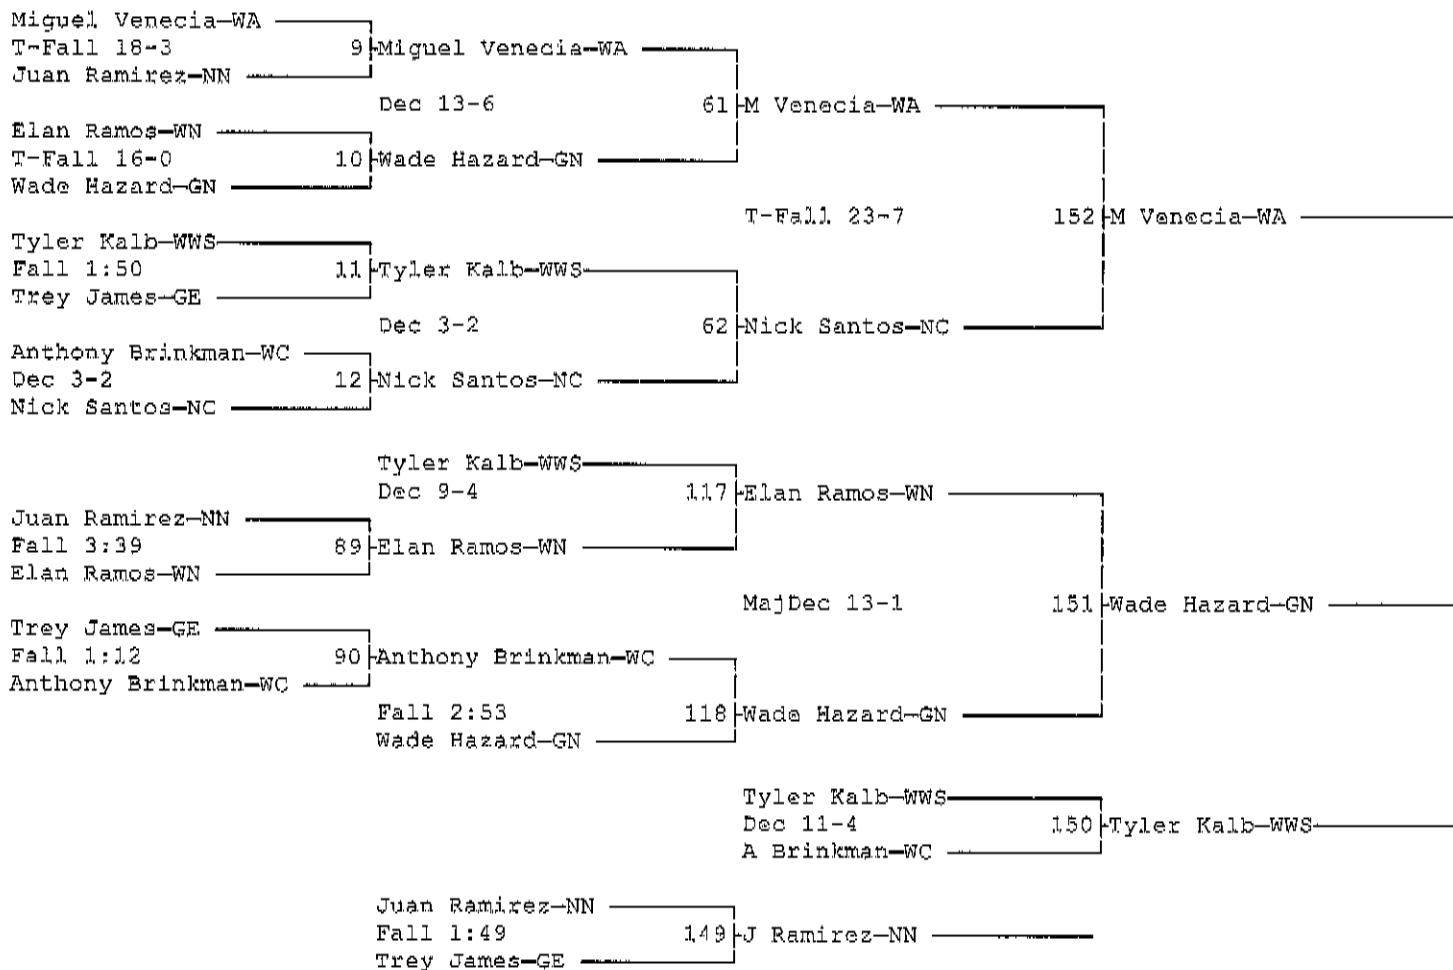

2010 DuPage Valley Conference Varsity Wrestling Tournament
January 30, 2010

Place	Score	Name
1	214.5	Glenbard North
2	180.5	Wheat Warren South
3	175.0	Glenbard East
4	161.0	Naperville Central
5	146.5	Naperville North
6	146.0	Wheaton North
7	141.0	West Aurora
8	95.0	West Chicago

2010 DuPage Valley Conference Varsity Wrestling Tournament

January 30, 2010

Wt Class: 103

2010 DuPage Valley Conference Varsity Wrestling Tournament

January 30, 2010

Wt Class: 112

2010 DuPage Valley Conference Varsity Wrestling Tournament

January 30, 2010

Wt Class: 119

2010 DuPage Valley Conference Varsity Wrestling Tournament

January 30, 2010

Wt Class: 125

2010 DuPage Valley Conference Varsity Wrestling Tournament

January 30, 2010

Wt Class: 130