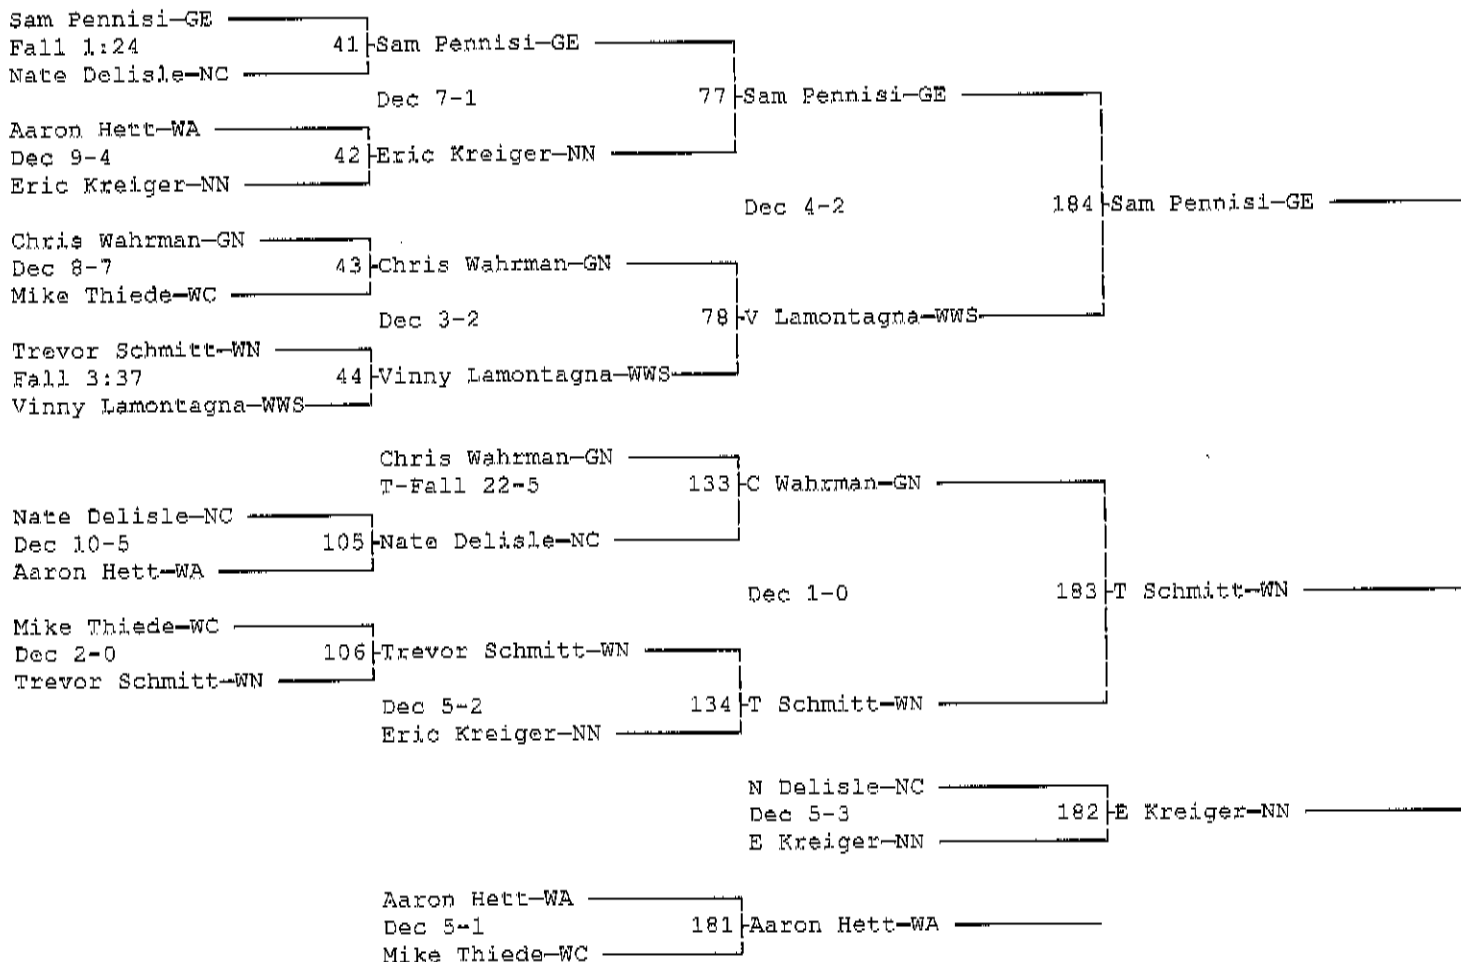

2010 DuPage Valley Conference Varsity Wrestling Tournament

January 30, 2010

Wt Class: 171