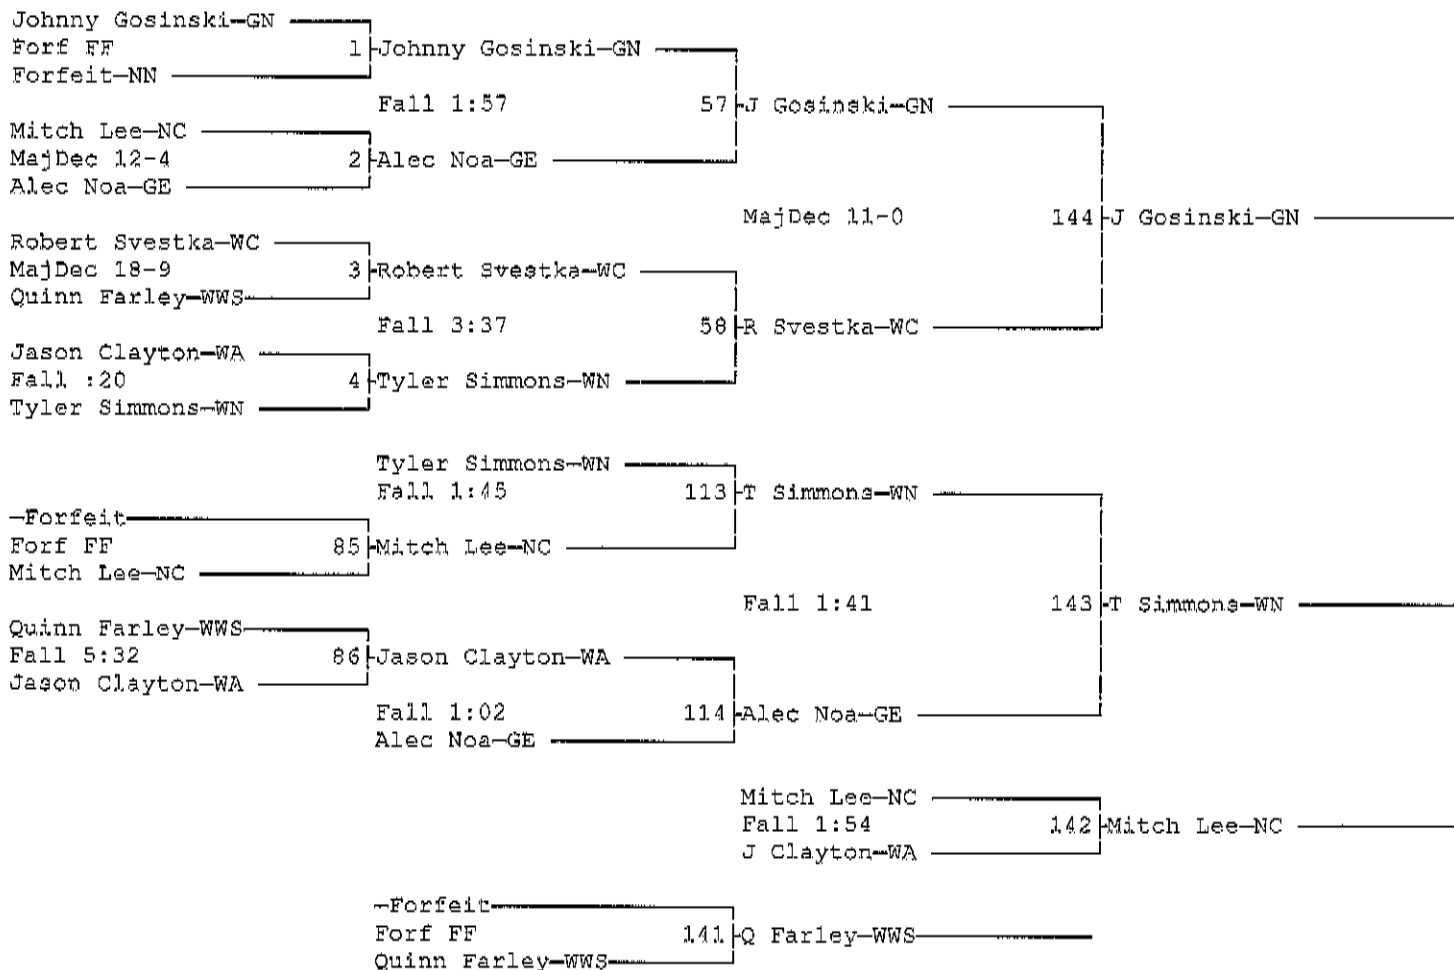

2010 DuPage Valley Conference Varsity Wrestling Tournament
January 30, 2010

Place	Score	Name
1	214.5	Glenbard North
2	180.5	Wheat Warren South
3	175.0	Glenbard East
4	161.0	Naperville Central
5	146.5	Naperville North
6	146.0	Wheaton North
7	141.0	West Aurora
8	95.0	West Chicago

2010 DuPage Valley Conference Varsity Wrestling Tournament

January 30, 2010

Wt Class: 103

2010 DuPage Valley Conference Varsity Wrestling Tournament

January 30, 2010

Wt Class: 112

2010 DuPage Valley Conference Varsity Wrestling Tournament

January 30, 2010

Wt Class: 119

2010 DuPage Valley Conference Varsity Wrestling Tournament

January 30, 2010

Wt Class: 125

2010 DuPage Valley Conference Varsity Wrestling Tournament

January 30, 2010

Wt Class: 130