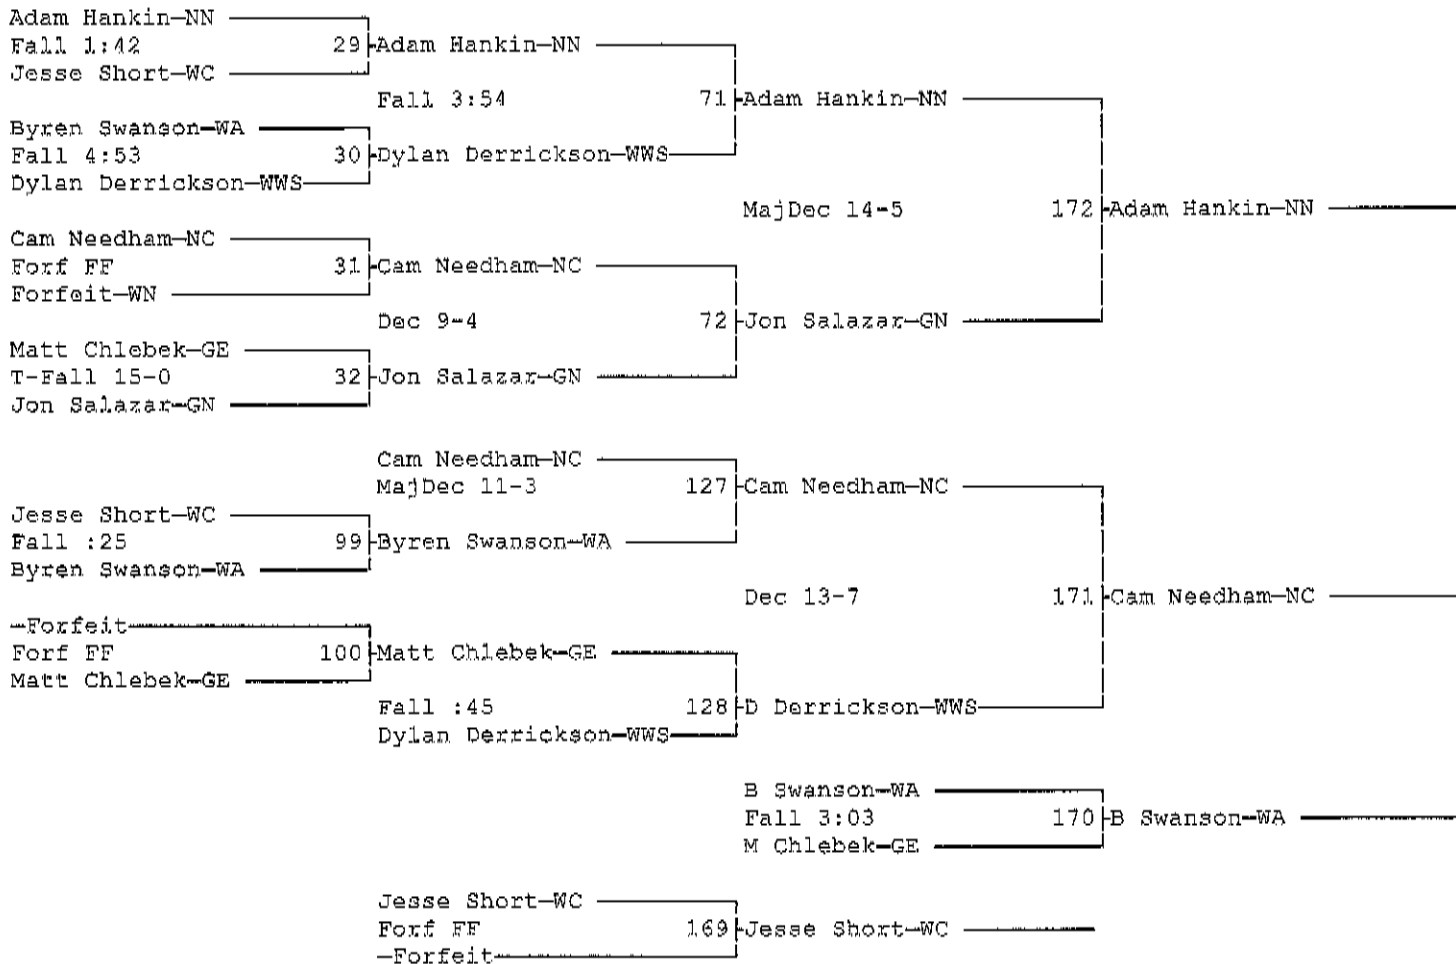

2010 DuPage Valley Conference Varsity Wrestling Tournament

January 30, 2010

Wt Class: 145