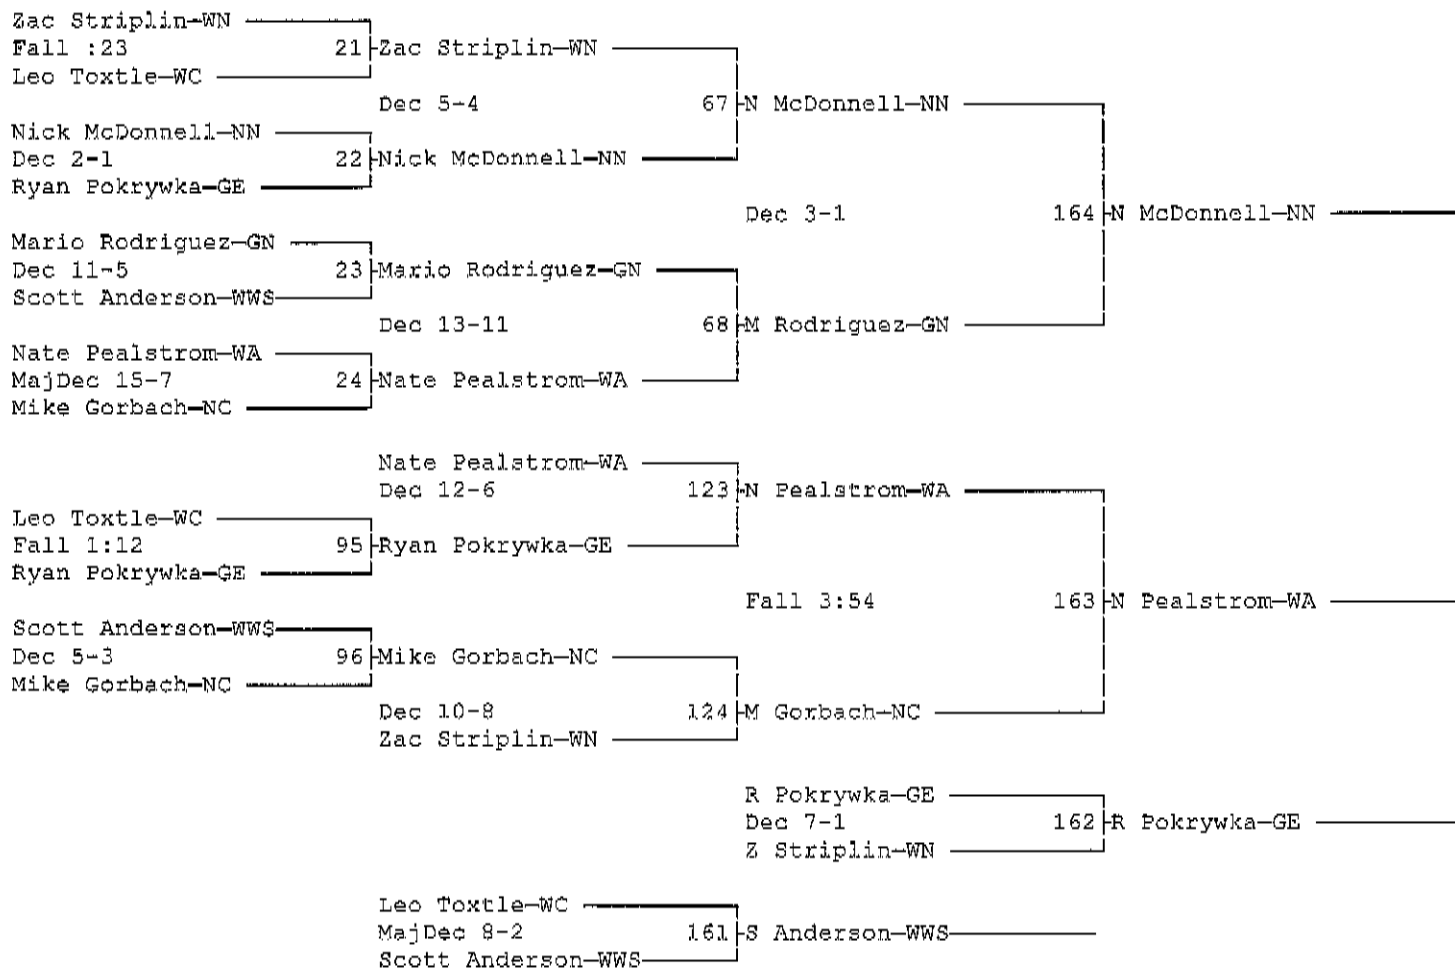

2010 DuPage Valley Conference Varsity Wrestling Tournament
January 30, 2010

Place	Score	Name
1	214.5	Glenbard North
2	180.5	Wheat Warren South
3	175.0	Glenbard East
4	161.0	Naperville Central
5	146.5	Naperville North
6	146.0	Wheaton North
7	141.0	West Aurora
8	95.0	West Chicago

2010 DuPage Valley Conference Varsity Wrestling Tournament

January 30, 2010

Wt Class: 112

2010 DuPage Valley Conference Varsity Wrestling Tournament

January 30, 2010

Wt Class: 119

2010 DuPage Valley Conference Varsity Wrestling Tournament

January 30, 2010

Wt Class: 130

2010 DuPage Valley Conference Varsity Wrestling Tournament

January 30, 2010

Wt Class: 135

2010 DuPage Valley Conference Varsity Wrestling Tournament

January 30, 2010
Wt Class: 140