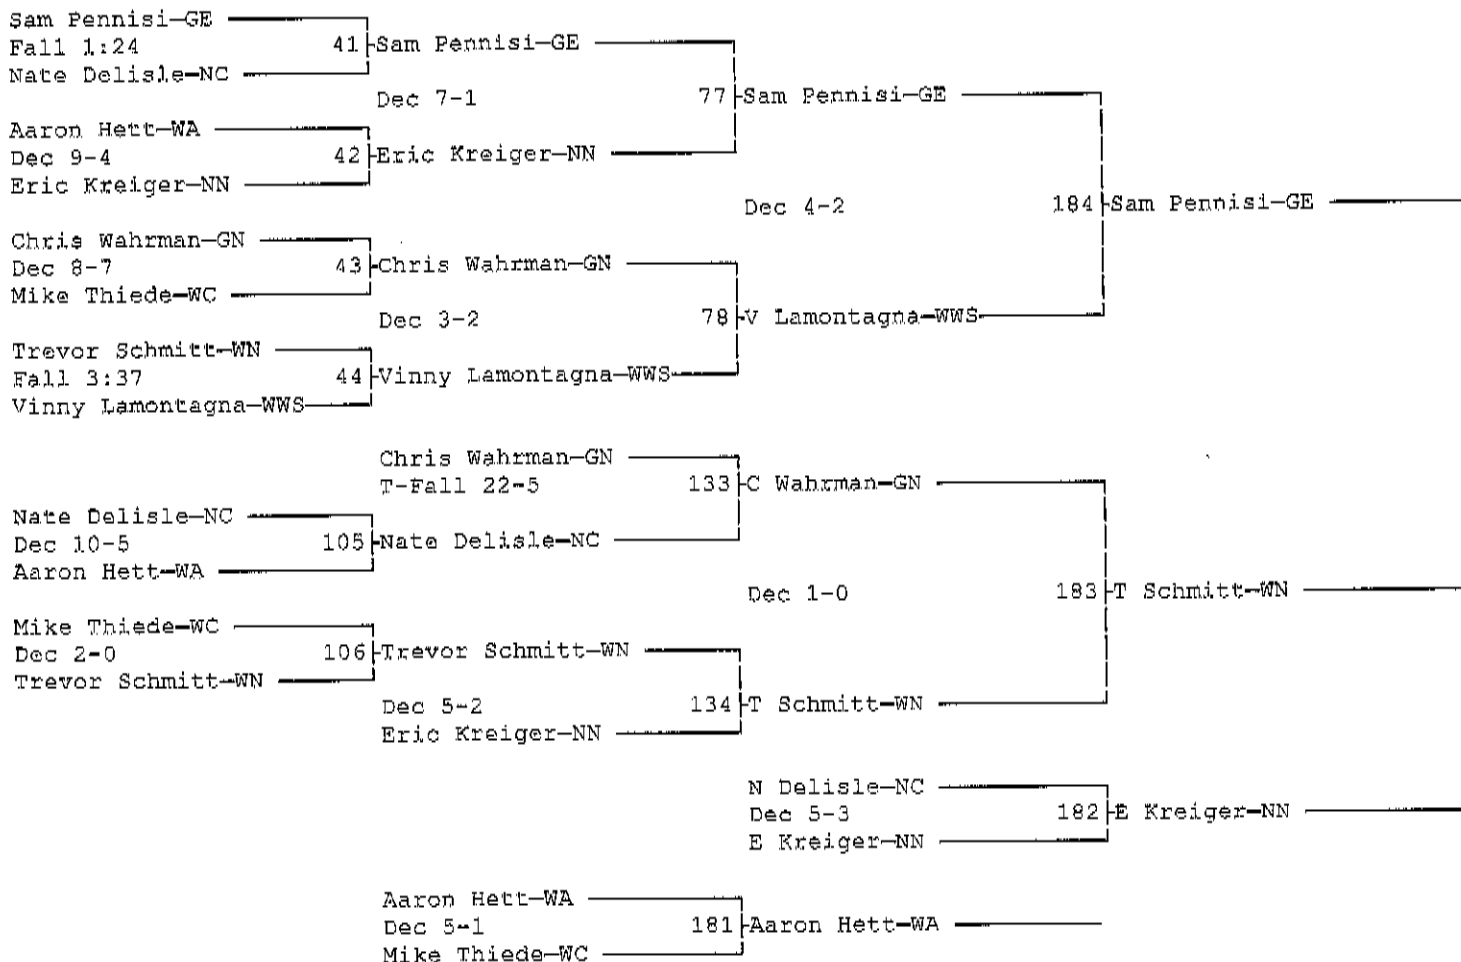

2010 DuPage Valley Conference Varsity Wrestling Tournament
January 30, 2010

Place	Score	Name
1	214.5	Glenbard North
2	180.5	Wheat Warren South
3	175.0	Glenbard East
4	161.0	Naperville Central
5	146.5	Naperville North
6	146.0	Wheaton North
7	141.0	West Aurora
8	95.0	West Chicago

January 30, 2010

Wt Class: 152

2010 DuPage Valley Conference Varsity Wrestling Tournament

January 30, 2010

Wt Class: 160

2010 DuPage Valley Conference Varsity Wrestling Tournament

January 30, 2010

Wt Class: 171