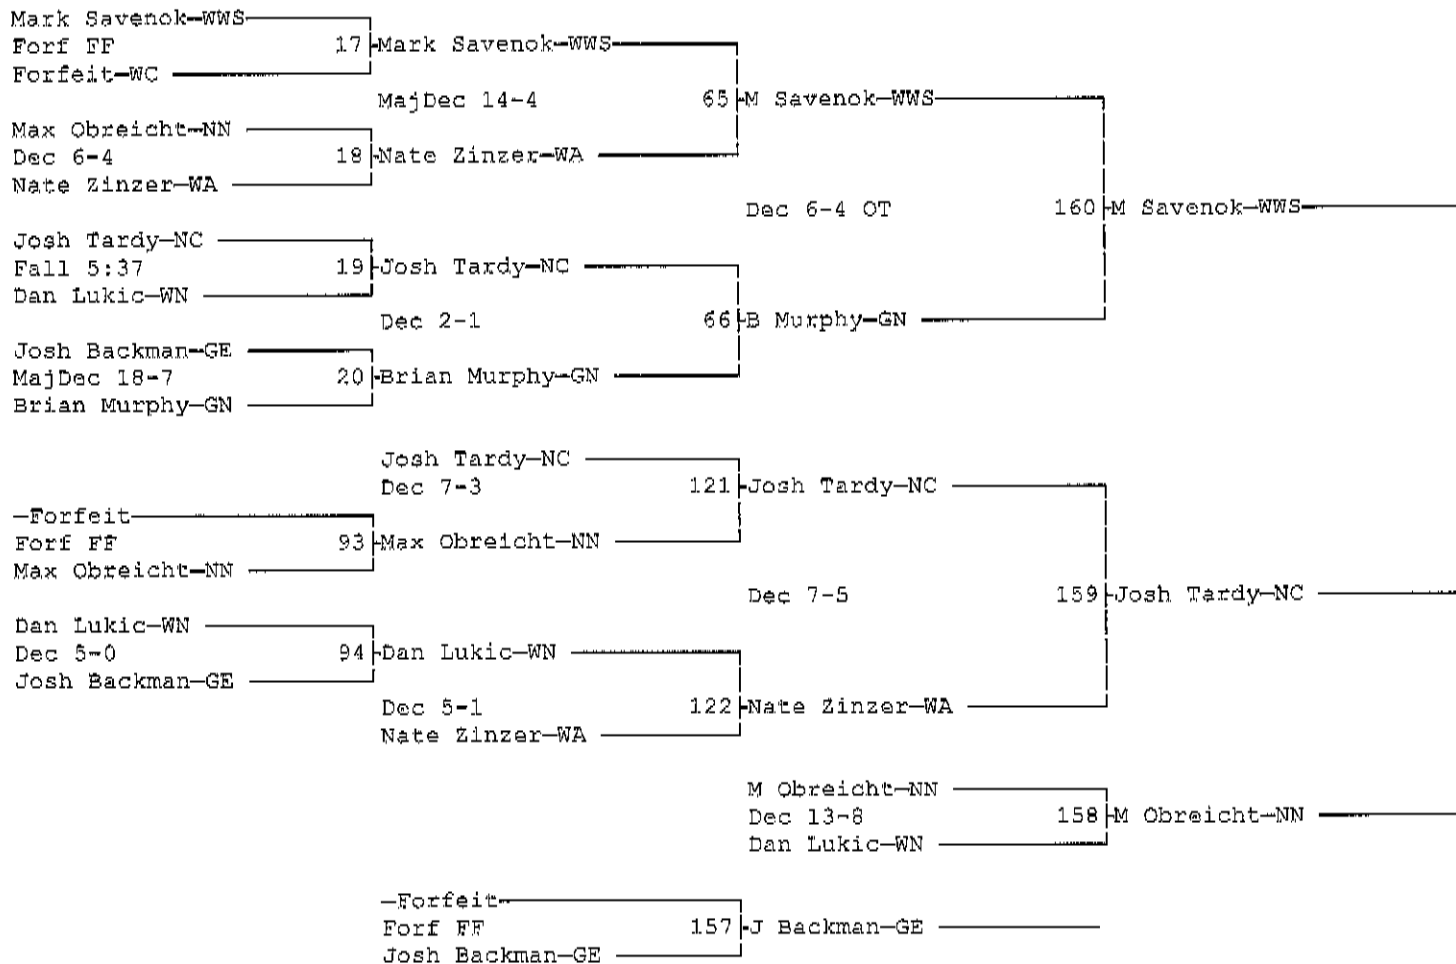

2010 DuPage Valley Conference Varsity Wrestling Tournament

January 30, 2010

Wt Class: 130