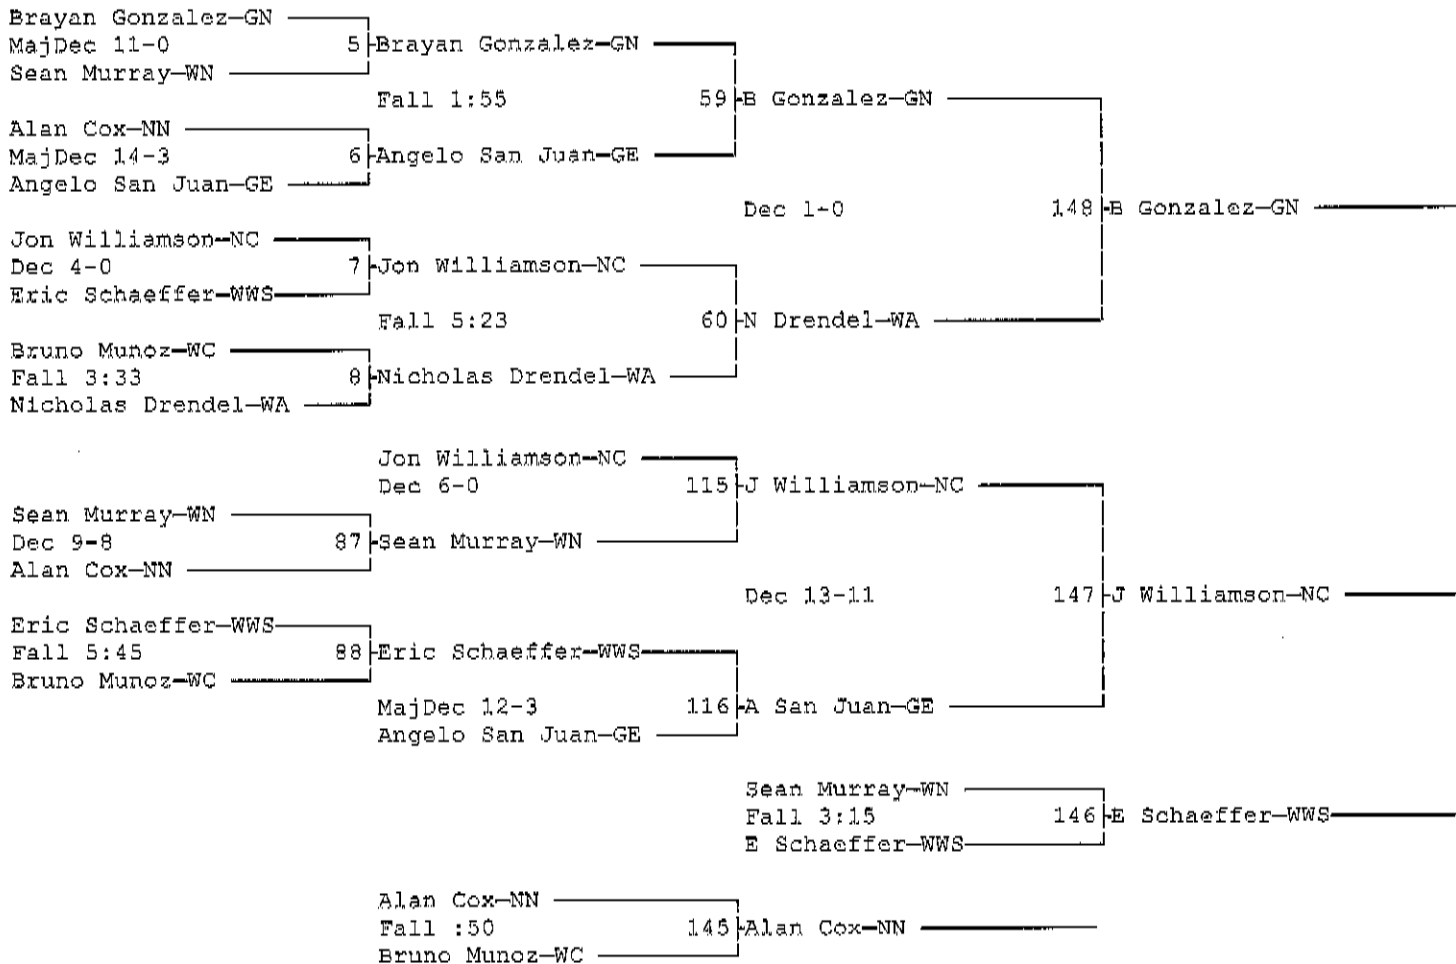

2010 DuPage Valley Conference Varsity Wrestling Tournament
January 30, 2010

Place	Score	Name
1	214.5	Glenbard North
2	180.5	Wheat Warren South
3	175.0	Glenbard East
4	161.0	Naperville Central
5	146.5	Naperville North
6	146.0	Wheaton North
7	141.0	West Aurora
8	95.0	West Chicago

2010 DuPage Valley Conference Varsity Wrestling Tournament

January 30, 2010

Wt Class: 103

2010 DuPage Valley Conference Varsity Wrestling Tournament

January 30, 2010

Wt Class: 112

2010 DuPage Valley Conference Varsity Wrestling Tournament

January 30, 2010

Wt Class: 119

2010 DuPage Valley Conference Varsity Wrestling Tournament

January 30, 2010

Wt Class: 125

2010 DuPage Valley Conference Varsity Wrestling Tournament

January 30, 2010

Wt Class: 130

2010 DuPage Valley Conference Varsity Wrestling Tournament

January 30, 2010

Wt Class: 135

2010 DuPage Valley Conference Varsity Wrestling Tournament

January 30, 2010

Wt Class: 145

2010 DuPage Valley Conference Varsity Wrestling Tournament