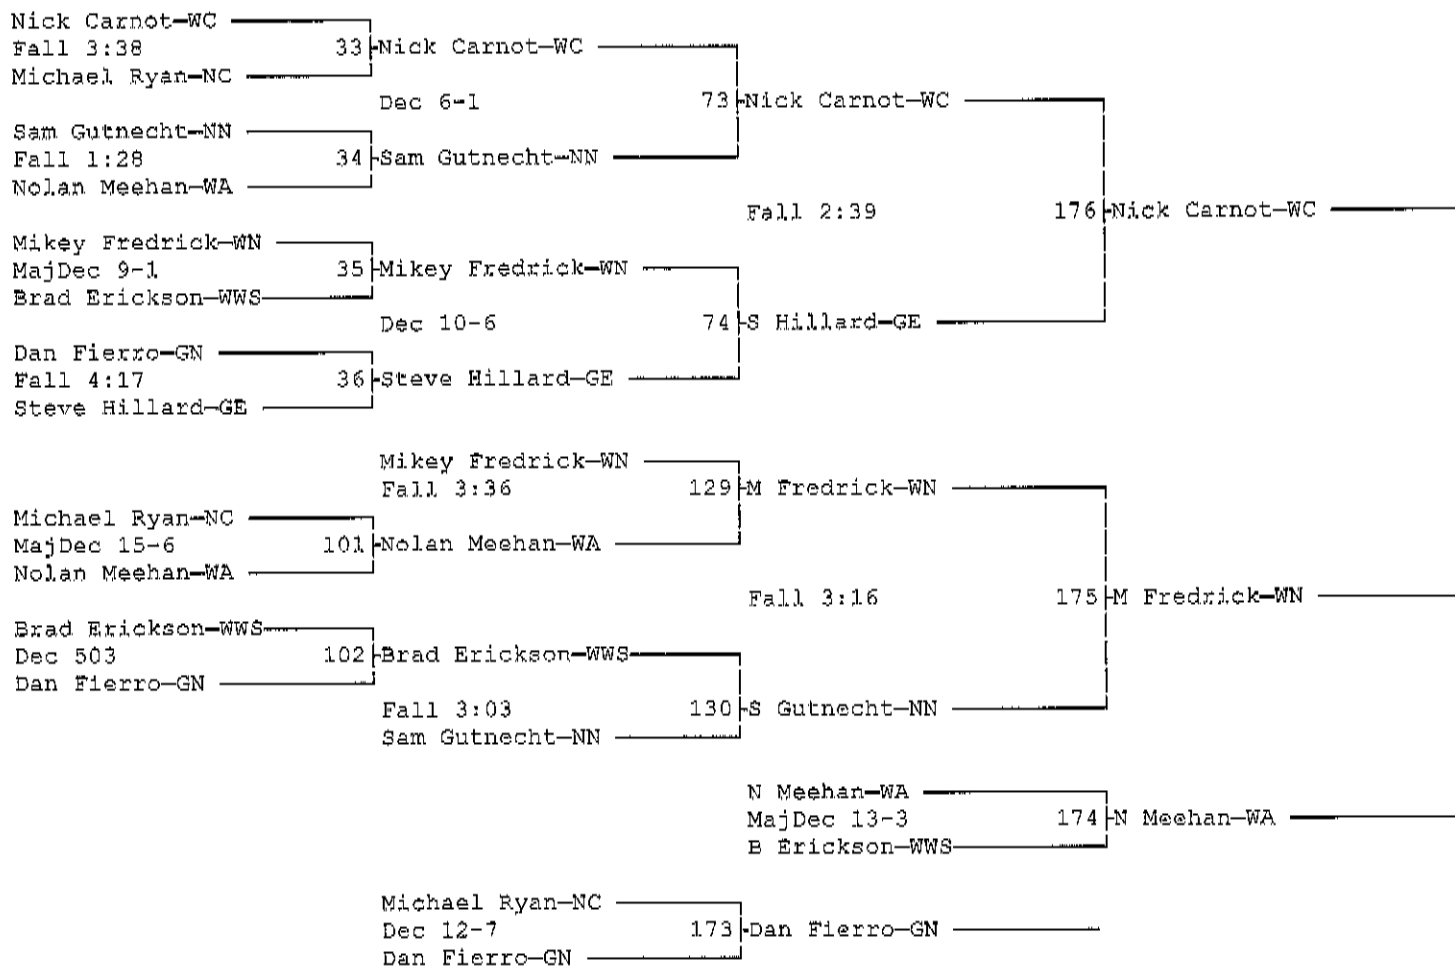

2010 DuPage Valley Conference Varsity Wrestling Tournament

January 30, 2010

Wt Class: 152