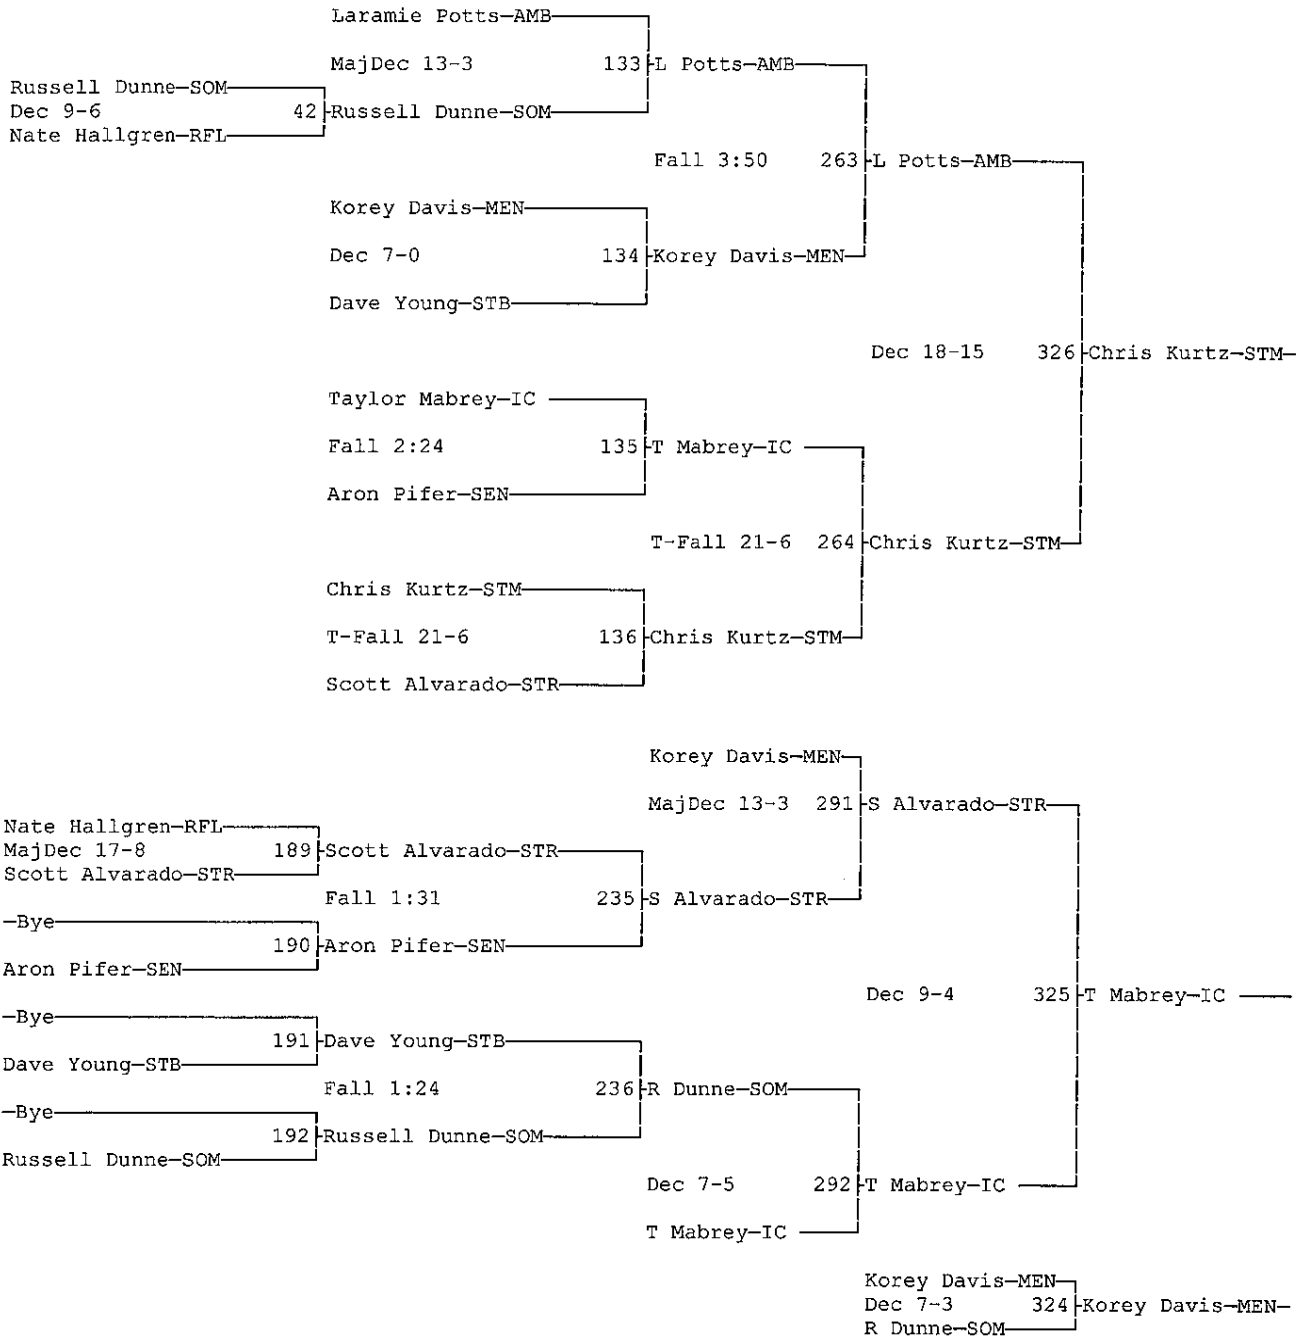

SENECA IRISH INVITATIONAL

12-01-07

Wt Class: 112

SENECA IRISH INVITATIONAL

12-01-07

Wt Class: 119

SENECA IRISH INVITATIONAL

12-01-07

Wt Class: 125

SENECA IRISH INVITATIONAL

12-01-07

Wt Class: 130

SENECA IRISH INVITATIONAL

12-01-07

Wt Class: 135

SENECA IRISH INVITATIONAL

12-01-07

Wt Class: 140

SENECA IRISH INVITATIONAL

12-01-07

Wt Class: 145

SENECA IRISH INVITATIONAL

12-01-07

Wt Class: 189

SENECA IRISH INVITATIONAL

12-01-07

Wt Class: 215