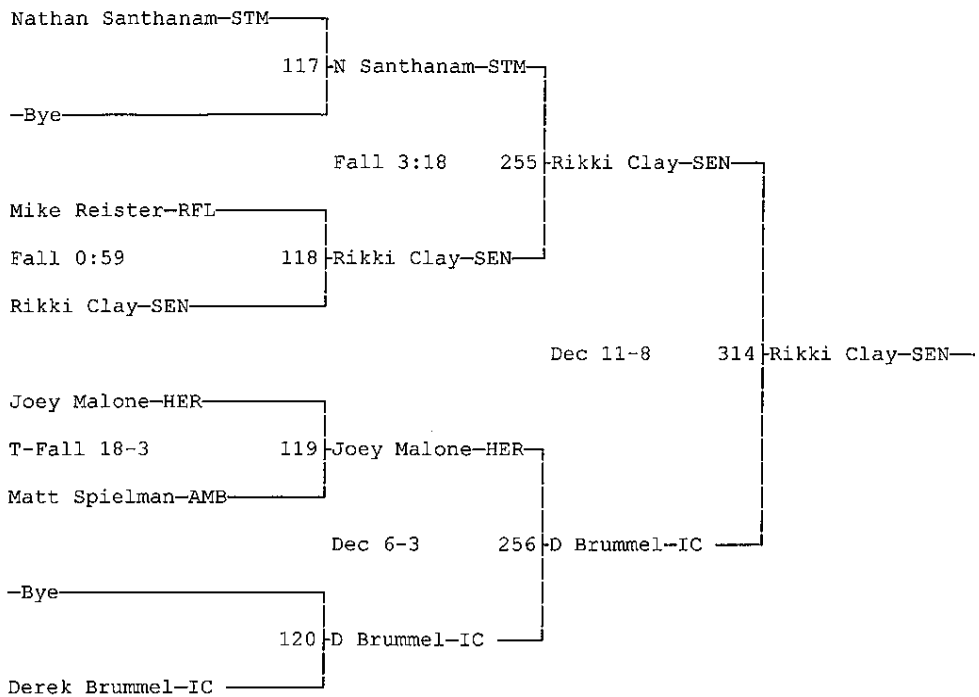

FASTEST FALL NICK TEMES (AMBOY) TIME—0:11

MOST VALUABLE WRESTLER 103 – 140 LBS. – NICK WANTROBA (SENECA)

MOST VALUABLE WRESTLER 145 – 285 LBS- SKYLAR MILLS (HERSCHER)

SENECA IRISH INVITATIONAL

12-01-07

Wt Class: 103

SENECA IRISH INVITATIONAL

12-01-07

Wt Class: 112

SENECA IRISH INVITATIONAL

12-01-07

Wt Class: 119

SENECA IRISH INVITATIONAL

12-01-07

Wt Class: 125

SENECA IRISH INVITATIONAL

12-01-07

Wt Class: 130

SENECA IRISH INVITATIONAL

12-01-07

Wt Class: 135

SENECA IRISH INVITATIONAL

SENECA IRISH INVITATIONAL

12-01-07

Wt Class: 215