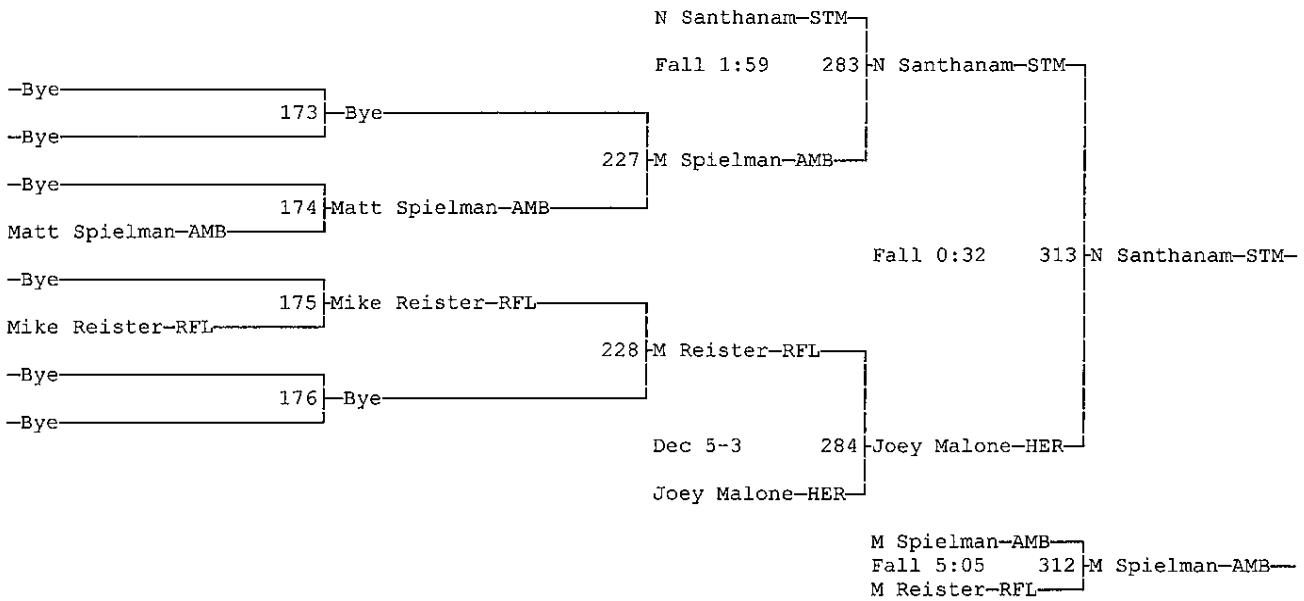

FASTEST FALL NICK TEMES (AMBOY) TIME—0:11

MOST VALUABLE WRESTLER 103 – 140 LBS. – NICK WANTROBA (SENECA)

MOST VALUABLE WRESTLER 145 – 285 LBS- SKYLAR MILLS (HERSCHER)

SENECA IRISH INVITATIONAL

12-01-07

Wt Class: 103

SENECA IRISH INVITATIONAL

12-01-07

Wt Class: 112

SENECA IRISH INVITATIONAL

12-01-07

Wt Class: 119

SENECA IRISH INVITATIONAL

12-01-07

Wt Class: 125

SENECA IRISH INVITATIONAL

12-01-07

Wt Class: 130

SENECA IRISH INVITATIONAL

12-01-07

Wt Class: 135

SENECA IRISH INVITATIONAL

SENECA IRISH INVITATIONAL

12-01-07

Wt Class: 215