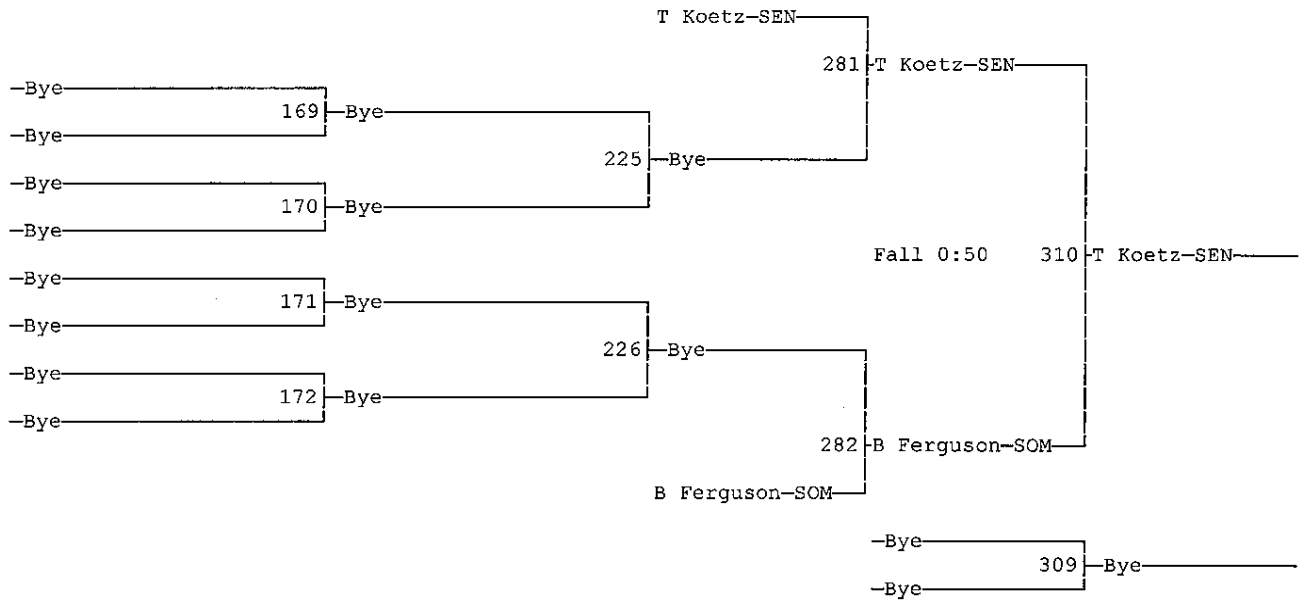

FASTEST FALL NICK TEMES (AMBOY) TIME—0:11

MOST VALUABLE WRESTLER 103 – 140 LBS. – NICK WANTROBA (SENECA)

MOST VALUABLE WRESTLER 145 – 285 LBS- SKYLAR MILLS (HERSCHER)

SENECA IRISH INVITATIONAL

12-01-07

Wt Class: 103

SENECA IRISH INVITATIONAL

12-01-07

Wt Class: 112

SENECA IRISH INVITATIONAL

12-01-07

Wt Class: 119

SENECA IRISH INVITATIONAL

12-01-07

Wt Class: 125

SENECA IRISH INVITATIONAL

12-01-07

Wt Class: 130

SENECA IRISH INVITATIONAL

12-01-07

Wt Class: 135

SENECA IRISH INVITATIONAL

SENECA IRISH INVITATIONAL

12-01-07

Wt Class: 215