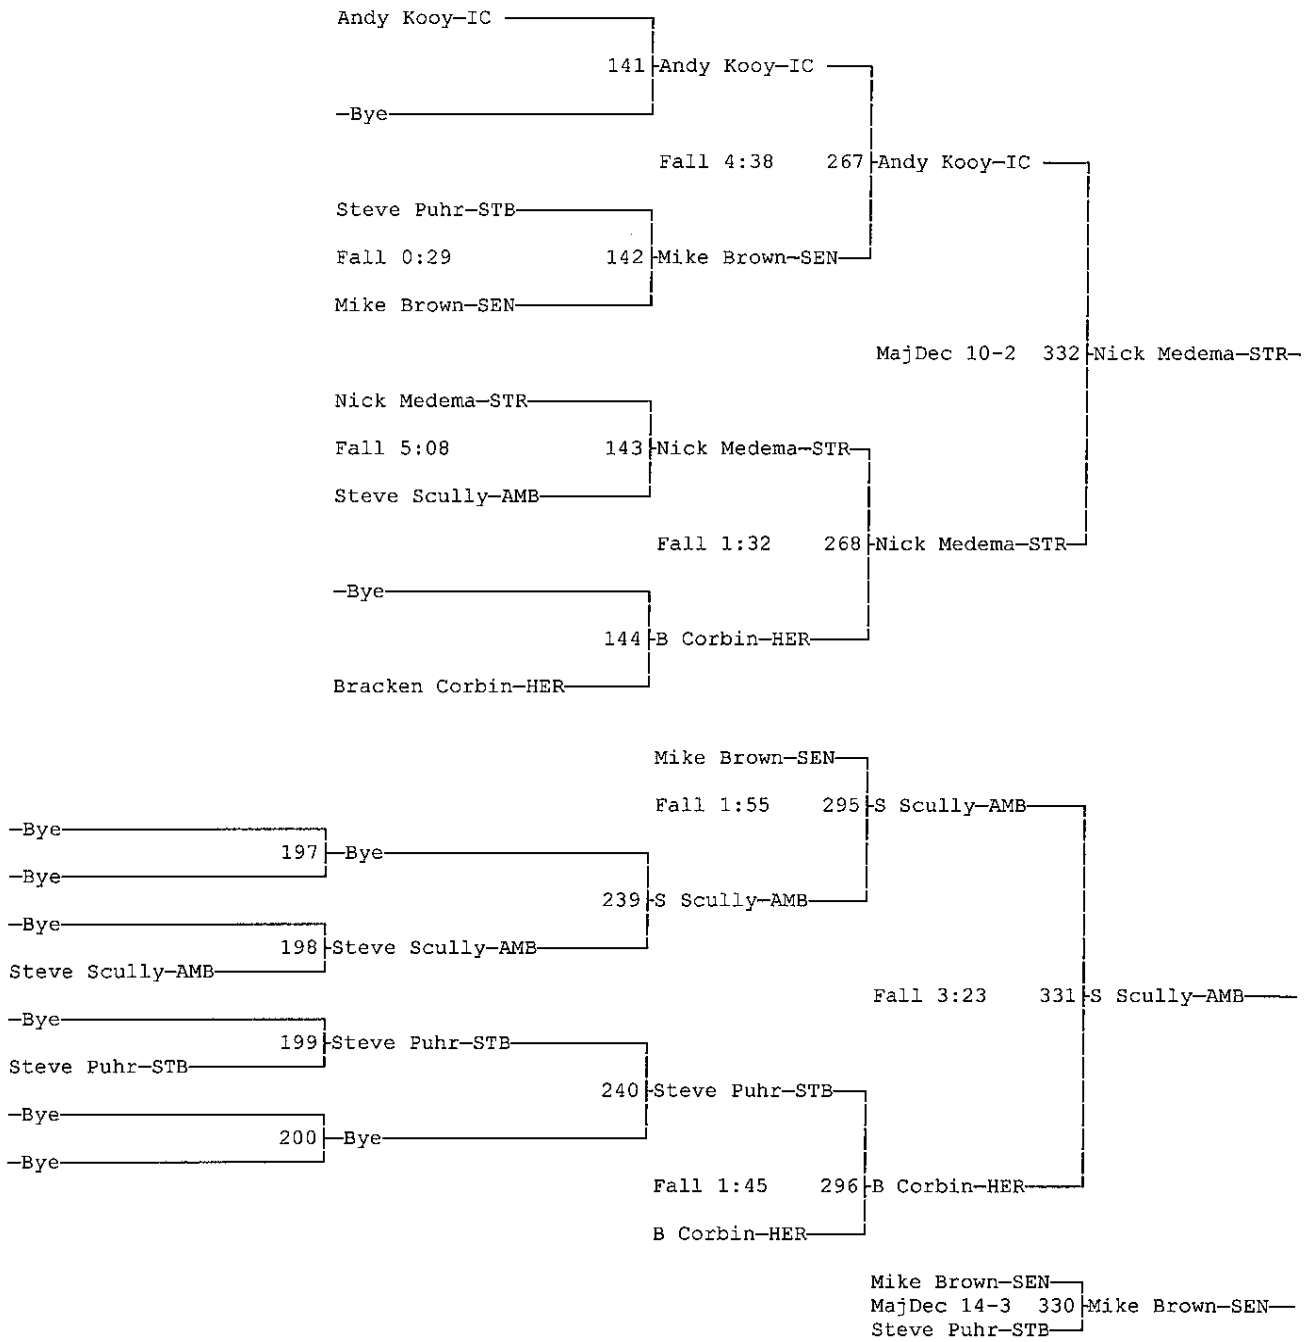

Wt Class: 125

SENECA IRISH INVITATIONAL

12-01-07

Wt Class: 130

SENECA IRISH INVITATIONAL

12-01-07

Wt Class: 135

SENECA IRISH INVITATIONAL

12-01-07

Wt Class: 140

SENECA IRISH INVITATIONAL

12-01-07

Wt Class: 145

SENECA IRISH INVITATIONAL

12-01-07

Wt Class: 189

SENECA IRISH INVITATIONAL

12-01-07

Wt Class: 215