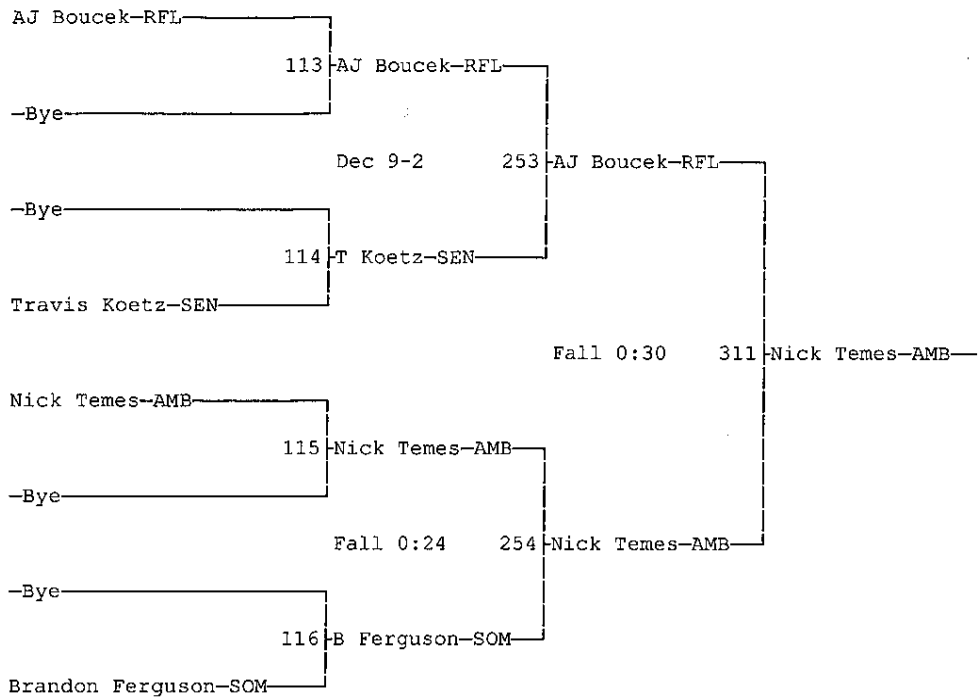

FASTEST FALL NICK TEMES (AMBOY) TIME—0:11

MOST VALUABLE WRESTLER 103 – 140 LBS. – NICK WANTROBA (SENECA)

MOST VALUABLE WRESTLER 145 – 285 LBS- SKYLAR MILLS (HERSCHER)

SENECA IRISH INVITATIONAL

12-01-07

Wt Class: 103

SENECA IRISH INVITATIONAL

12-01-07

Wt Class: 112

SENECA IRISH INVITATIONAL

12-01-07

Wt Class: 119

SENECA IRISH INVITATIONAL

12-01-07

Wt Class: 125

SENECA IRISH INVITATIONAL

12-01-07

Wt Class: 130

SENECA IRISH INVITATIONAL

12-01-07

Wt Class: 135

SENECA IRISH INVITATIONAL

SENECA IRISH INVITATIONAL

12-01-07

Wt Class: 215