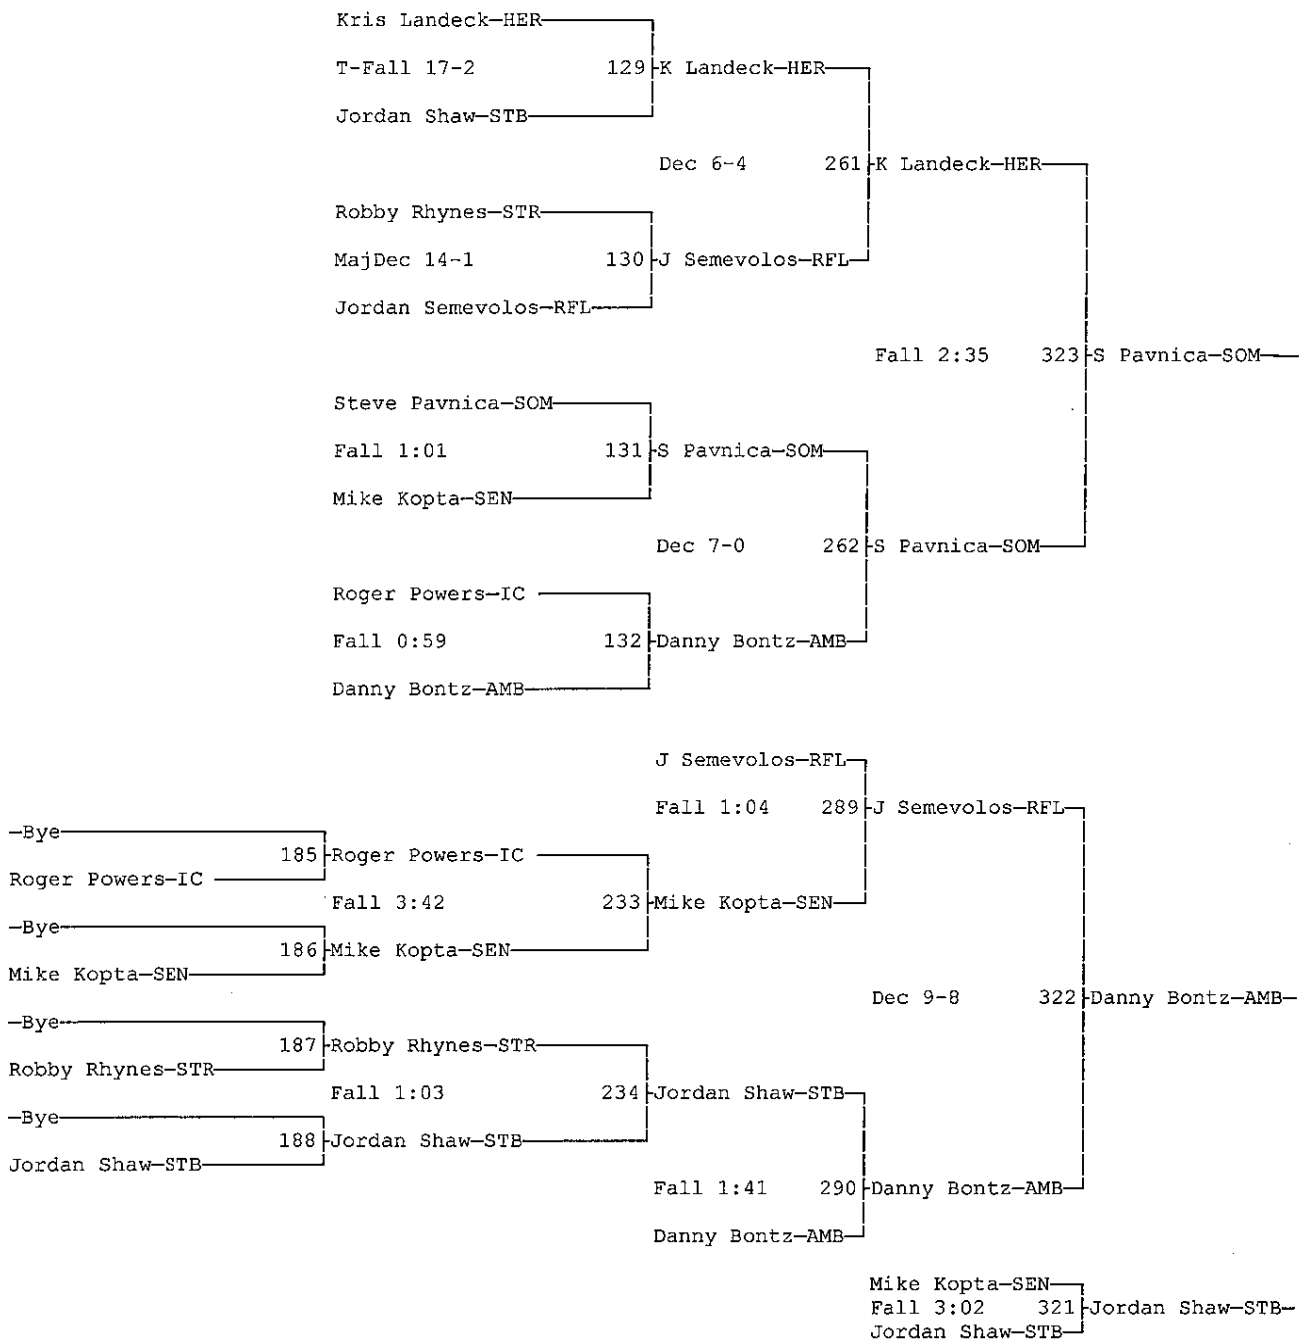

SENECA IRISH INVITATIONAL

12-01-07

Wt Class: 112

SENECA IRISH INVITATIONAL

12-01-07

Wt Class: 119

SENECA IRISH INVITATIONAL

12-01-07

Wt Class: 125

SENECA IRISH INVITATIONAL

12-01-07

Wt Class: 130

SENECA IRISH INVITATIONAL

12-01-07

Wt Class: 135

SENECA IRISH INVITATIONAL

12-01-07

Wt Class: 140

SENECA IRISH INVITATIONAL

12-01-07

Wt Class: 145

SENECA IRISH INVITATIONAL

12-01-07

Wt Class: 189

SENECA IRISH INVITATIONAL

12-01-07

Wt Class: 215