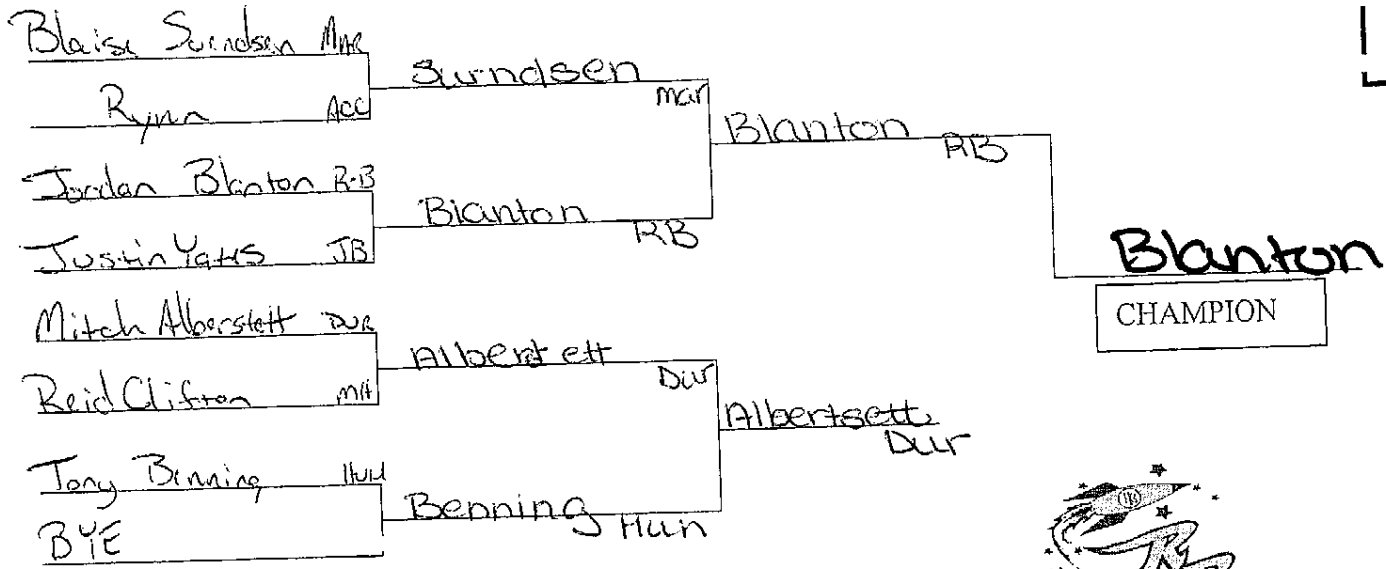

27TH ANNUAL RICHMOND BURTON CLASSIC
DECEMBER 2, 2006

189
WEIGHT