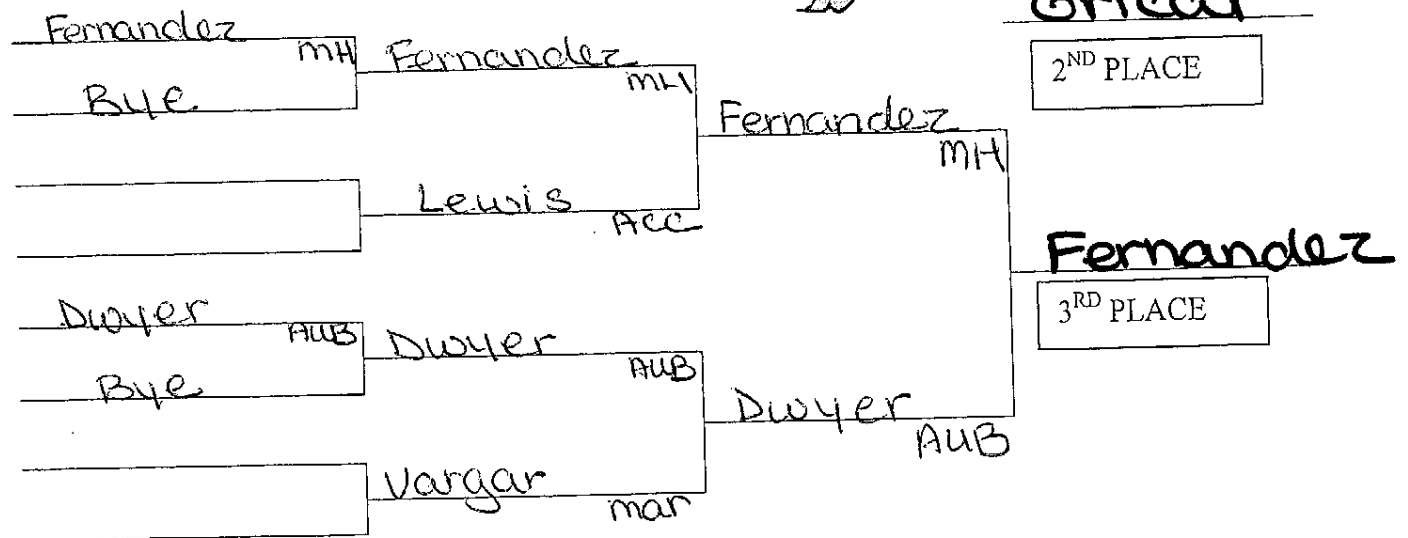

27TH ANNUAL RICHMOND BURTON CLASSIC

DECEMBER 2, 2006