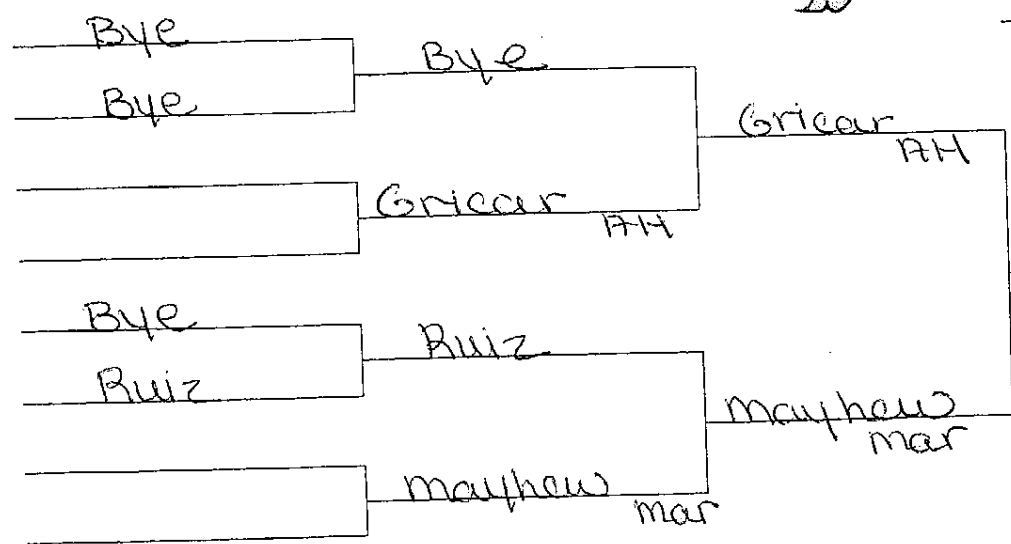

## DECEMBER 2, 2006

125

WEIGHT

Roberts

2<sup>ND</sup> PLACE

mayhew

3<sup>RD</sup> PLACE