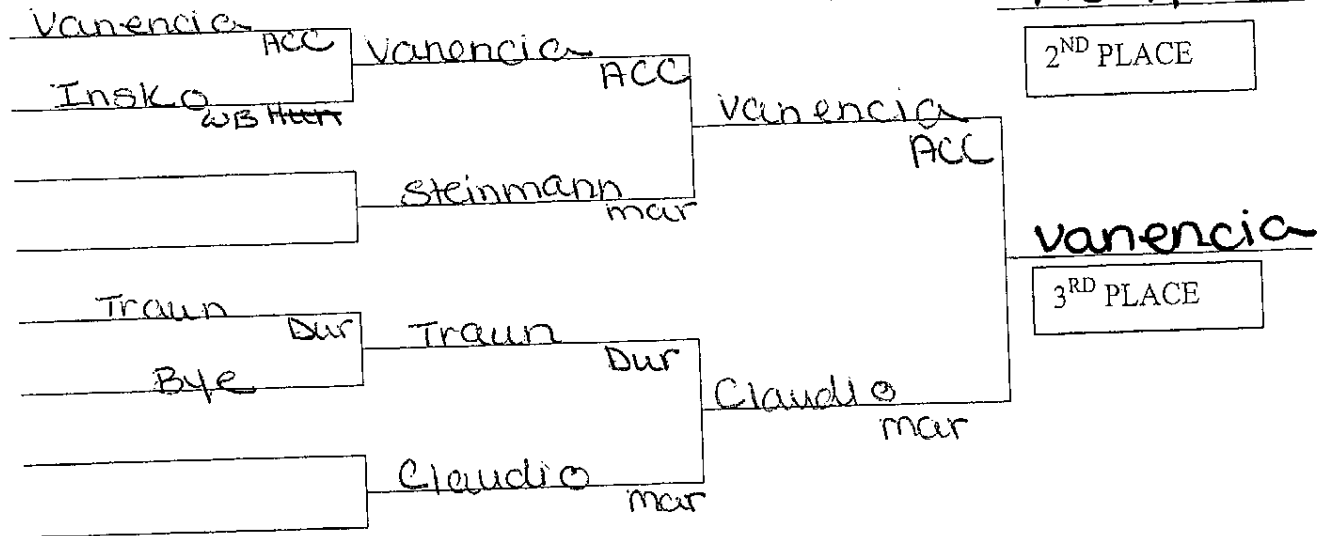

27TH ANNUAL RICHMOND BURTON CLASSIC

DECEMBER 2, 2006

112

WEIGHT