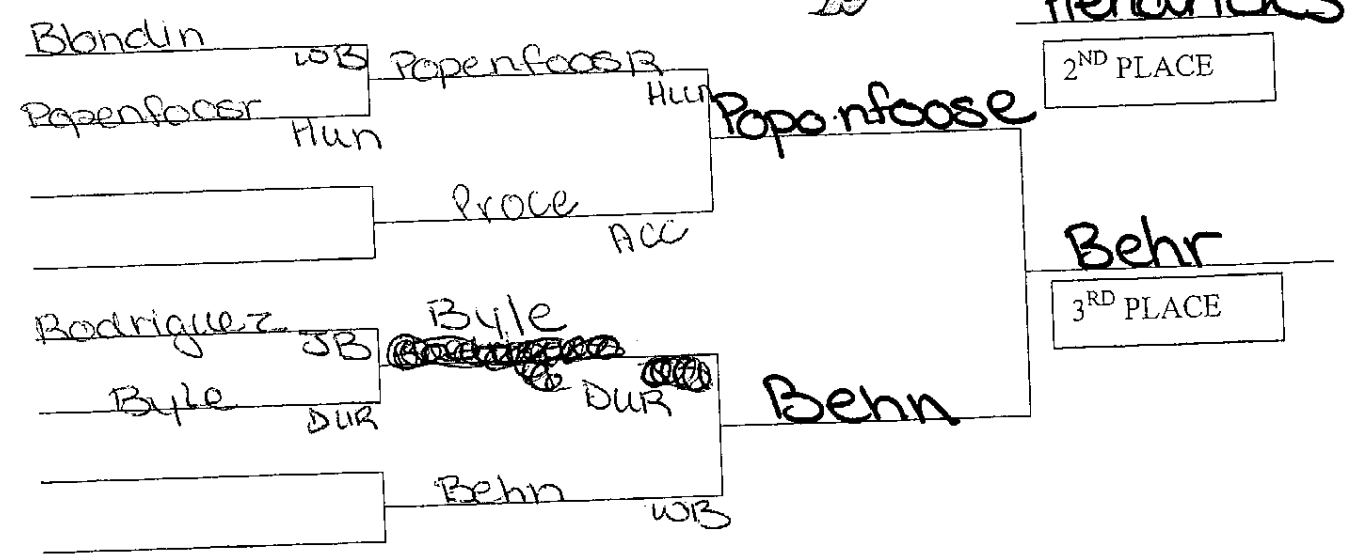

27TH ANNUAL RICHMOND BURTON CLASSIC DECEMBER 2, 2006

171

WEIGHT

- ~~Wronski~~ APB
- ~~Blondin~~ Acc
- Blondin Aub
- Logan Behn WB
- John Bodi RB
- Casey Popenfoose Hun
- Eric Hendricks Mar
- Justin Rodriguez JB
- Colby Zick Byle Pie
- Proce Acc
- ~~Proce~~ Acc