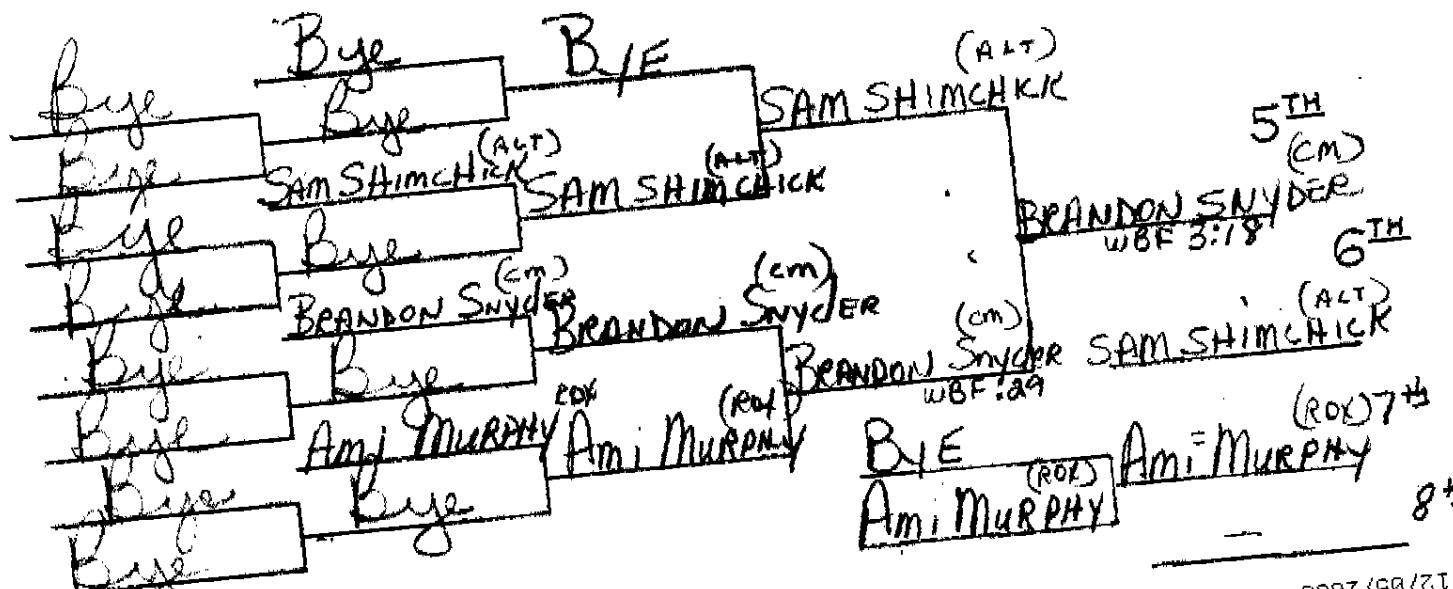

BETHALTO (CM) TOURN.

12-2-06

103

WADE LOWE (ALT) WBF 2:17

JOE WARREN (JER) WARREN (JER)

KEVIN RUSSELL (SHG) RUSSELL (SHG) ANTHONY RODRIGUEZ (COL) 3-2

ANTHONY RODRIGUEZ (COL) RODRIGUEZ (COL)

TEREK ALDROUBI (MURPH) ALDROUBI (MURPH) JORDAN SANCHEZ (OF) (3-2)

JORDAN SANCHEZ (OF) SANCHEZ (OF) SKYLAR MARLOWE (MTU) MARLOWE (MTU)

BRIAN SANCHEZ (ROK) SANCHEZ (ROK)

WADE LOWE (ALT) 17-5

1ST (ALT) WADE LOWE WBF 2:16 2ND (ROK) BRIAN SANCHEZ

BRIAN SANCHEZ (ROK) 16-8

ANTHONY RODRIGUEZ (COL) 3RD (COL) OF ANTHONY RODRIGUEZ 5-2 4TH JORDAN SANCHEZ OF