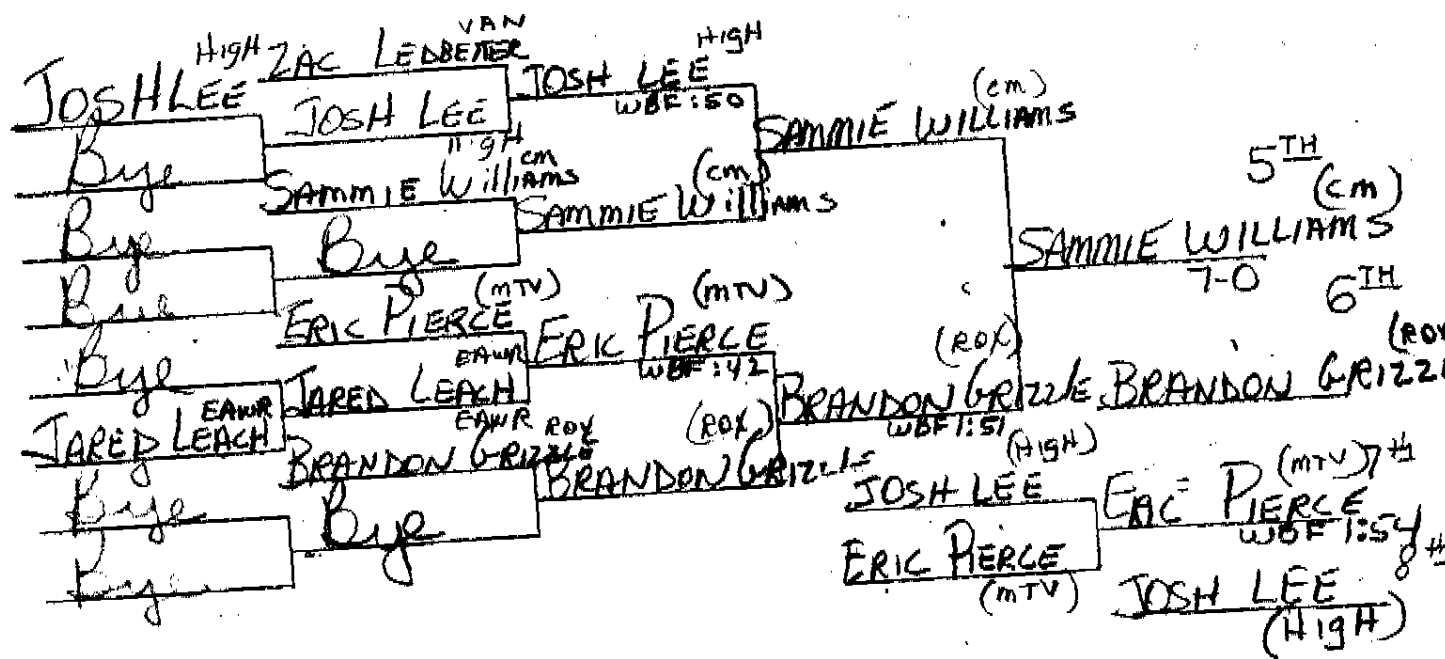

BETHALTO (CM) TOURN.

12-2-06

103

WADE LOWE (ALT) WBF 2:17

JOE WARREN (JER) WARREN (JER)

KEVIN RUSSELL (SHG) RUSSELL (SHG) ANTHONY RODRIGUEZ (COL) 3-2

ANTHONY RODRIGUEZ (COL) RODRIGUEZ (COL)

TEREK ALDROUBI (MURPH) ALDROUBI (MURPH) JORDAN SANCHEZ (OF) (3-2)

JORDAN SANCHEZ (OF) SANCHEZ (OF) SKYLAR MARLOWE (MTU) MARLOWE (MTU)

BRIAN SANCHEZ (ROK) SANCHEZ (ROK)

WADE LOWE (ALT) 17-5

1ST (ALT) WADE LOWE WBF 2:16 2ND (ROK) BRIAN SANCHEZ

BRIAN SANCHEZ (ROK) 16-8

ANTHONY RODRIGUEZ (COL) 3RD (COL) OF ANTHONY RODRIGUEZ 5-2 4TH JORDAN SANCHEZ OF