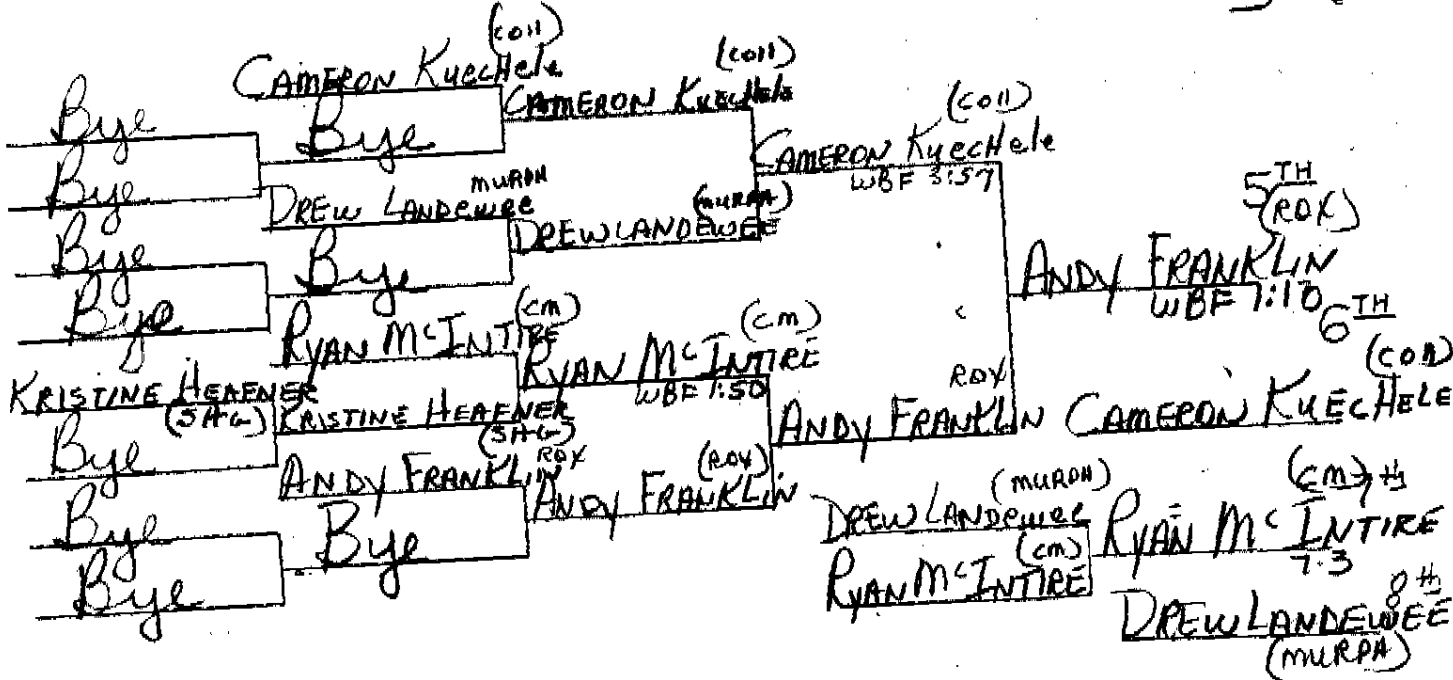

BETHALTO (CM) TOURN.

12-2-06

103

WADE LOWE (ALT) WBF 2:17

JOE WARREN (JER) WARREN (JER)

KEVIN RUSSELL (SHG) RUSSELL (SHG) ANTHONY RODRIGUEZ (COL) 3-2

ANTHONY RODRIGUEZ (COL) RODRIGUEZ (COL)

TEREK ALDROUBI (MURPH) ALDROUBI (MURPH) JORDAN SANCHEZ (OF) (3-2)

JORDAN SANCHEZ (OF) SANCHEZ (OF) SKYLAR MARLOWE (MTU) MARLOWE (MTU)

BRIAN SANCHEZ (ROK) SANCHEZ (ROK)

WADE LOWE (ALT) 17-5

1ST (ALT) WADE LOWE WBF 2:16 2ND (ROK) BRIAN SANCHEZ

BRIAN SANCHEZ (ROK) 16-8

ANTHONY RODRIGUEZ (COL) 3RD (COL) OF ANTHONY RODRIGUEZ 5-2 4TH JORDAN SANCHEZ OF

SKYLAR MARLOWE (MTU) SKYLAR MARLOWE (MTU)

TEREK ALDROUBI (MURPH) TEREK ALDROUBI (MURPH)

KEVIN RUSSELL (SHG) KEVIN RUSSELL (SHG) JOE WARREN (JER) JOE WARREN (JER)

JOE WARREN (JER) JOE WARREN (JER)

TEREK ALDROUBI (MURPH) WBF 1:51