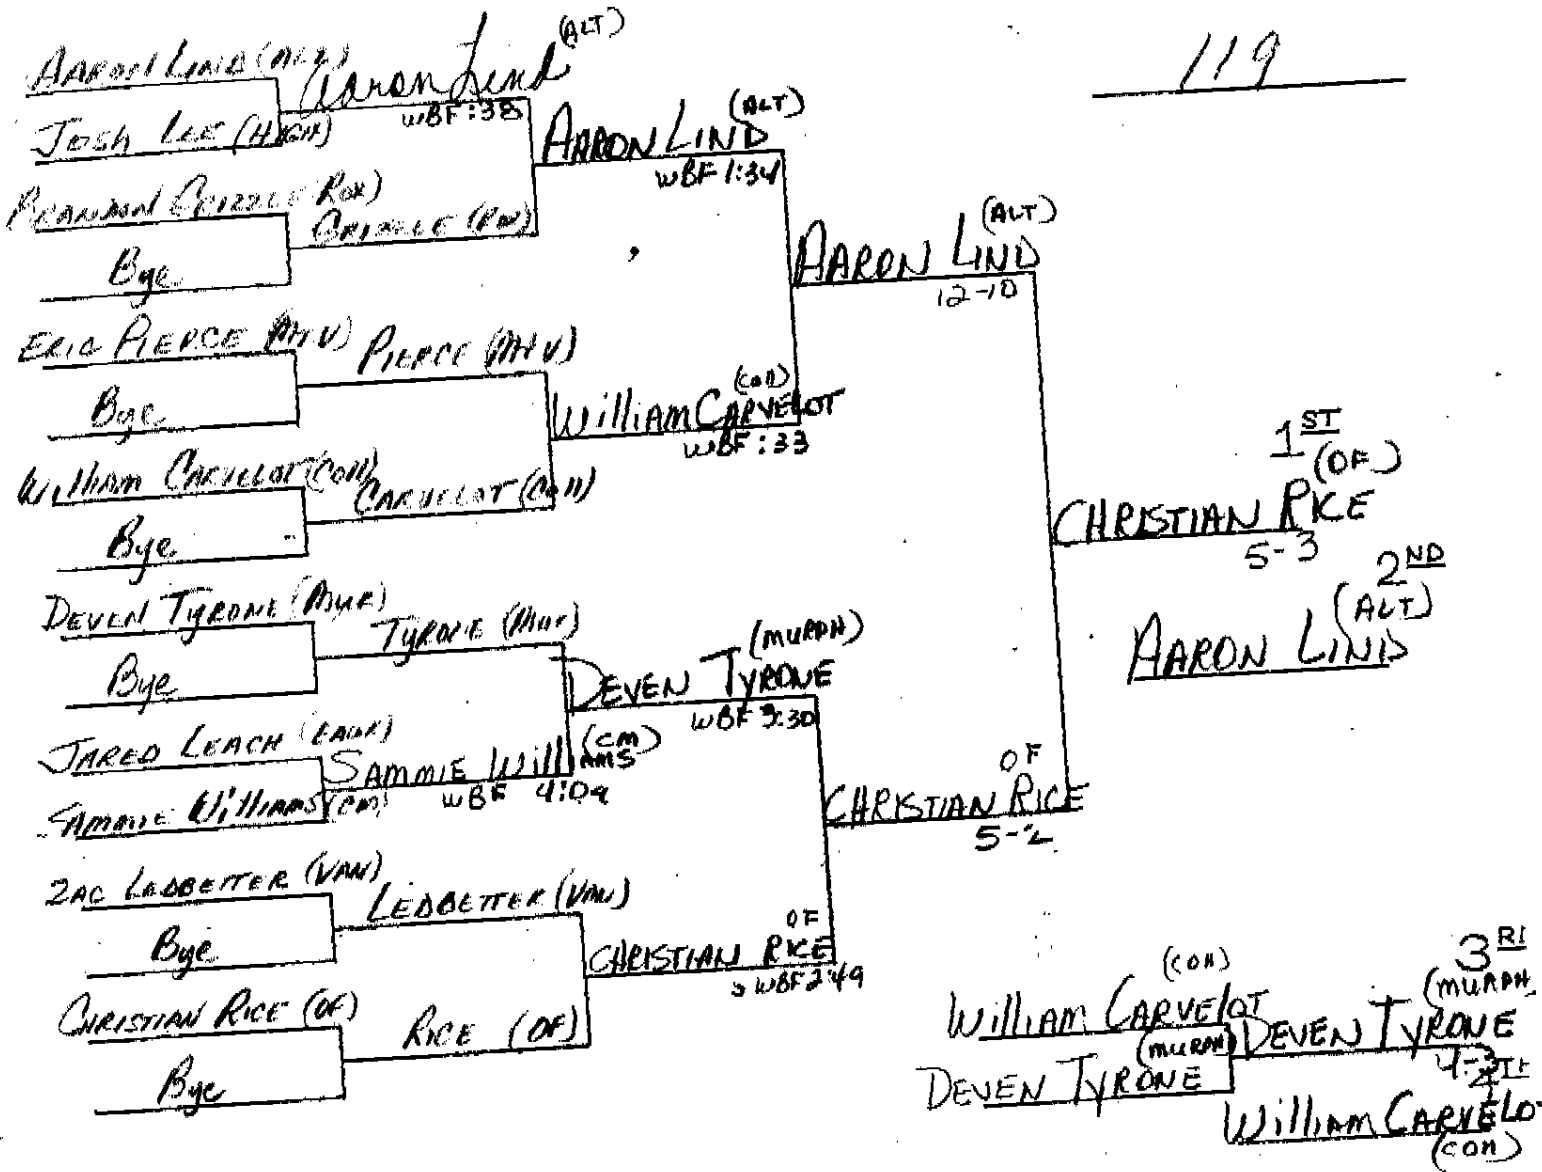

BETHALTO (CM) TOURN.

12-2-06

103

WADE LOWE (ALT) WBF 2:17

JOE WARREN (JER) WARREN (JER)

KEVIN RUSSELL (SHG) RUSSELL (SHG) ANTHONY RODRIGUEZ (COL) 3-2

ANTHONY RODRIGUEZ (COL) RODRIGUEZ (COL)

TEREK ALDROUBI (MURPH) ALDROUBI (MURPH) JORDAN SANCHEZ (OF) (3-2)

JORDAN SANCHEZ (OF) SANCHEZ (OF) SKYLAR MARLOWE (MTU) MARLOWE (MTU)

BRIAN SANCHEZ (ROK) SANCHEZ (ROK)

WADE LOWE (ALT) 17-5

1ST (ALT) WADE LOWE WBF 2:16 2ND (ROK) BRIAN SANCHEZ

BRIAN SANCHEZ (ROK) 16-8

ANTHONY RODRIGUEZ (COL) 3RD (COL) OF ANTHONY RODRIGUEZ 5-2 4TH JORDAN SANCHEZ OF