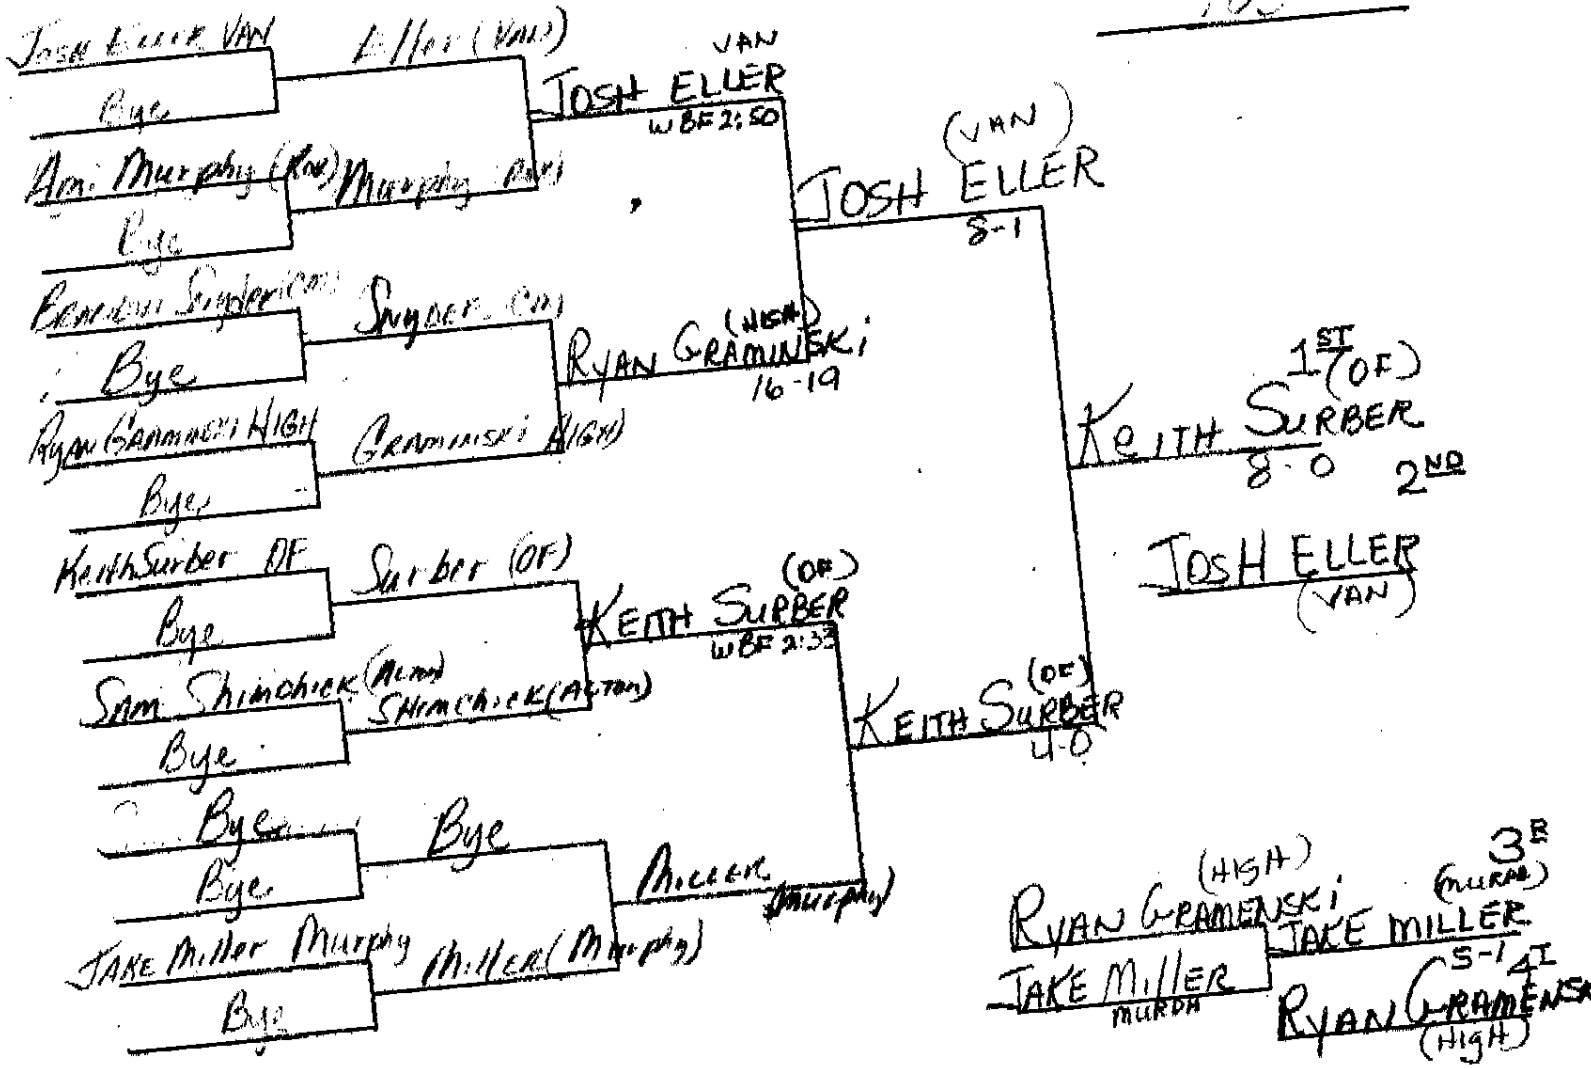

BETHALTO (CM) TOURN.

12-2-06

103

WADE LOWE (ALT) WBF 2:17

JOE WARREN (JER) WARREN (JER)

KEVIN RUSSELL (SHG) RUSSELL (SHG) ANTHONY RODRIGUEZ (COL) 3-2

ANTHONY RODRIGUEZ (COL) RODRIGUEZ (COL)

TEREK ALDROUBI (MURPH) ALDROUBI (MURPH) JORDAN SANCHEZ (OF) (3-2)

JORDAN SANCHEZ (OF) SANCHEZ (OF) SKYLAR MARLOWE (MTU) MARLOWE (MTU)

BRIAN SANCHEZ (ROK) SANCHEZ (ROK)

WADE LOWE (ALT) 17-5

1ST (ALT) WADE LOWE WBF 2:16 2ND (ROK) BRIAN SANCHEZ

BRIAN SANCHEZ (ROK) 16-8

ANTHONY RODRIGUEZ (COL) 3RD (COL) OF ANTHONY RODRIGUEZ 5-2 4TH JORDAN SANCHEZ OF

SKYLAR MARLOWE (MTU) SKYLAR MARLOWE (MTU)

TEREK ALDROUBI (MURPH) TEREK ALDROUBI (MURPH)

KEVIN RUSSELL (SHG) KEVIN RUSSELL (SHG) JOE WARREN (JER) JOE WARREN (JER)

JOE WARREN (JER) JOE WARREN (JER)

TEREK ALDROUBI (MURPH) WBF 1:51