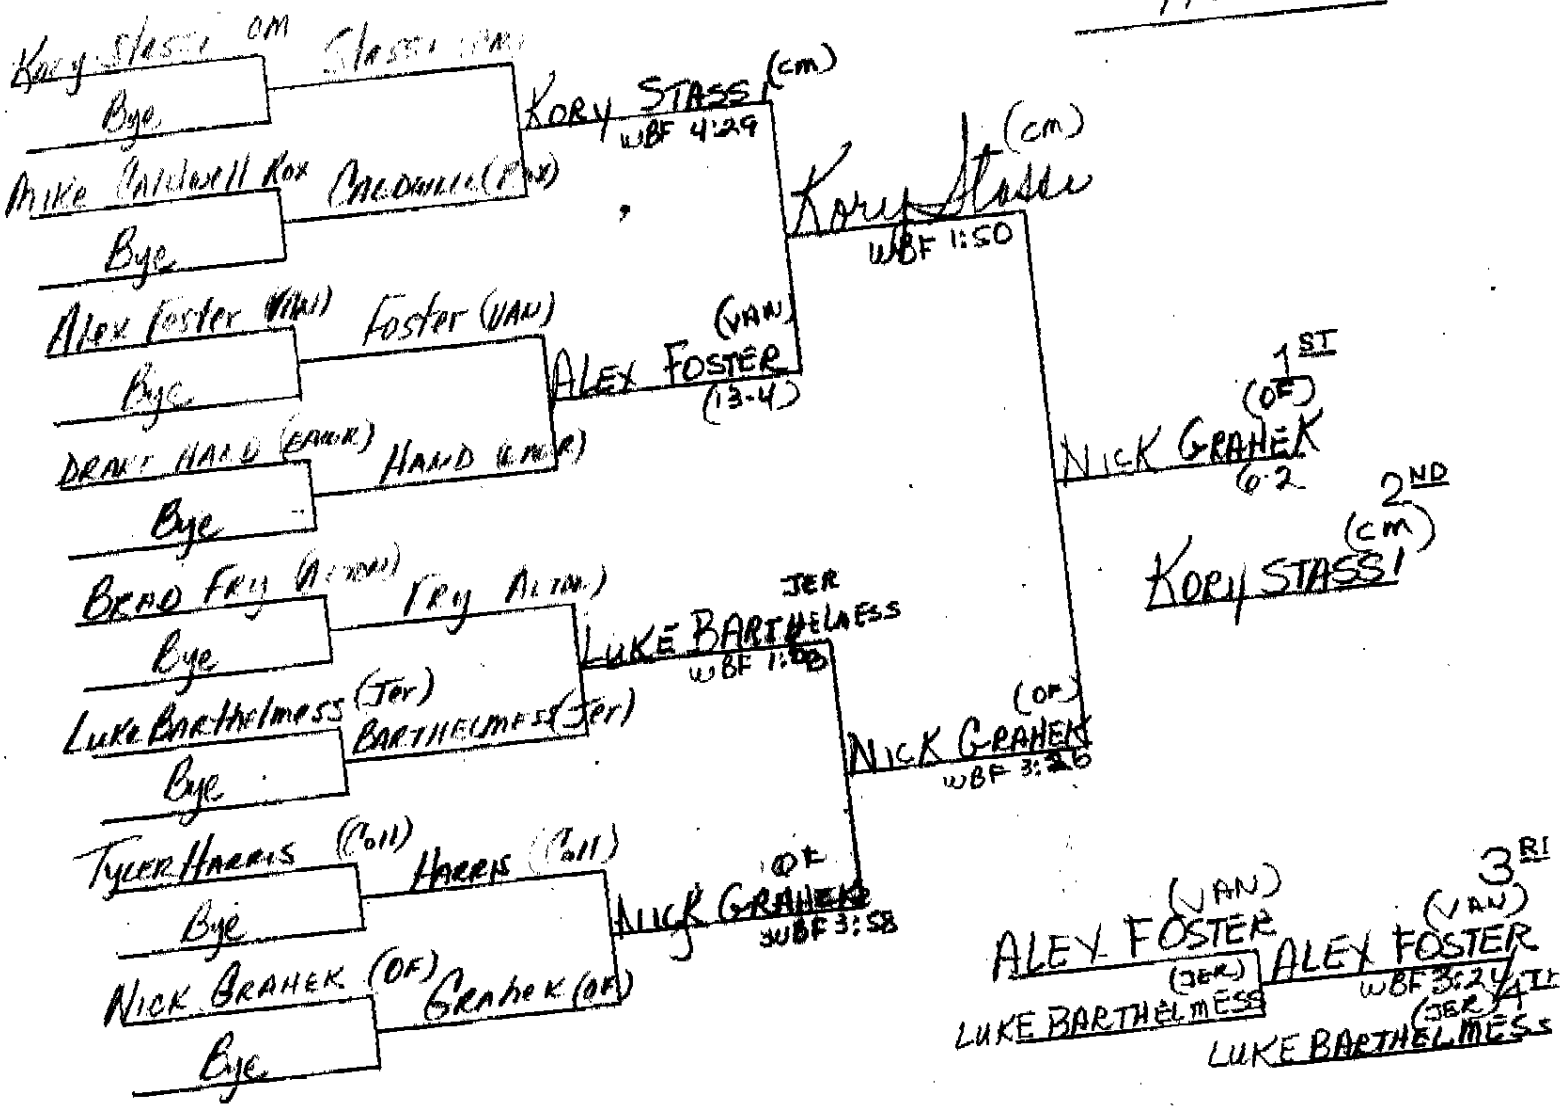

BETHALTO (CM) TOURN.

12-2-06

103

WADE LOWE (ALT) WBF 2:17

JOE WARREN (JER) WARREN (JER)

KEVIN RUSSELL (SHG) RUSSELL (SHG) ANTHONY RODRIGUEZ (COL) 3-2

ANTHONY RODRIGUEZ (COL) RODRIGUEZ (COL)

TEREK ALDROUBI (MURPH) ALDROUBI (MURPH) JORDAN SANCHEZ (OF) (3-2)

JORDAN SANCHEZ (OF) SANCHEZ (OF) SKYLAR MARLOWE (MTU) MARLOWE (MTU)

BRIAN SANCHEZ (ROK) SANCHEZ (ROK)

WADE LOWE (ALT) 17-5

1ST (ALT) WADE LOWE WBF 2:16 2ND (ROK) BRIAN SANCHEZ

BRIAN SANCHEZ (ROK) 16-8

ANTHONY RODRIGUEZ (COL) 3RD (COL) OF ANTHONY RODRIGUEZ 5-2 4TH JORDAN SANCHEZ OF

SKYLAR MARLOWE (MTU) SKYLAR MARLOWE (MTU)

TEREK ALDROUBI (MURPH) TEREK ALDROUBI (MURPH)

KEVIN RUSSELL (SHG) KEVIN RUSSELL (SHG) JOE WARREN (JER) JOE WARREN (JER)

JOE WARREN (JER) JOE WARREN (JER)

TEREK ALDROUBI (MURPH) WBF 1:51