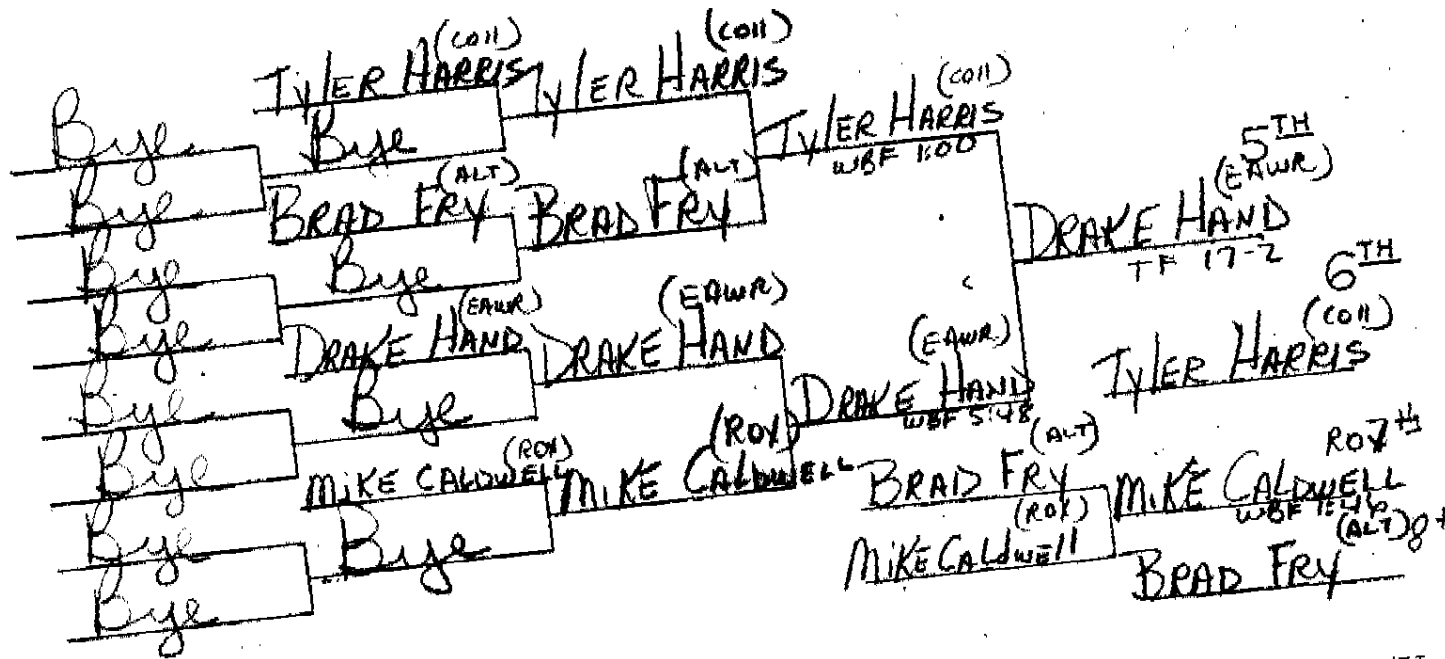

BETHALTO (CM) TOURN.

12-2-06

103

WADE LOWE (ALT) WBF 2:17

JOE WARREN (JER) WARREN (JER)

KEVIN RUSSELL (SHG) RUSSELL (SHG) ANTHONY RODRIGUEZ (COL) 3-2

ANTHONY RODRIGUEZ (COL) RODRIGUEZ (COL)

TEREK ALDROUBI (MURPH) ALDROUBI (MURPH) JORDAN SANCHEZ (OF) (3-2)

JORDAN SANCHEZ (OF) SANCHEZ (OF) SKYLAR MARLOWE (MTU) MARLOWE (MTU)

BRIAN SANCHEZ (ROK) SANCHEZ (ROK)

WADE LOWE (ALT) 17-5

1ST (ALT) WADE LOWE WBF 2:16 2ND (ROK) BRIAN SANCHEZ

BRIAN SANCHEZ (ROK) 16-8

ANTHONY RODRIGUEZ (COL) 3RD (COL) OF ANTHONY RODRIGUEZ 5-2 4TH JORDAN SANCHEZ OF

SKYLAR MARLOWE (MTU) SKYLAR MARLOWE (MTU)

TEREK ALDROUBI (MURPH) TEREK ALDROUBI (MURPH)

KEVIN RUSSELL (SHG) KEVIN RUSSELL (SHG) JOE WARREN (JER) JOE WARREN (JER)

JOE WARREN (JER) JOE WARREN (JER)

TEREK ALDROUBI (MURPH) WBF 1:51