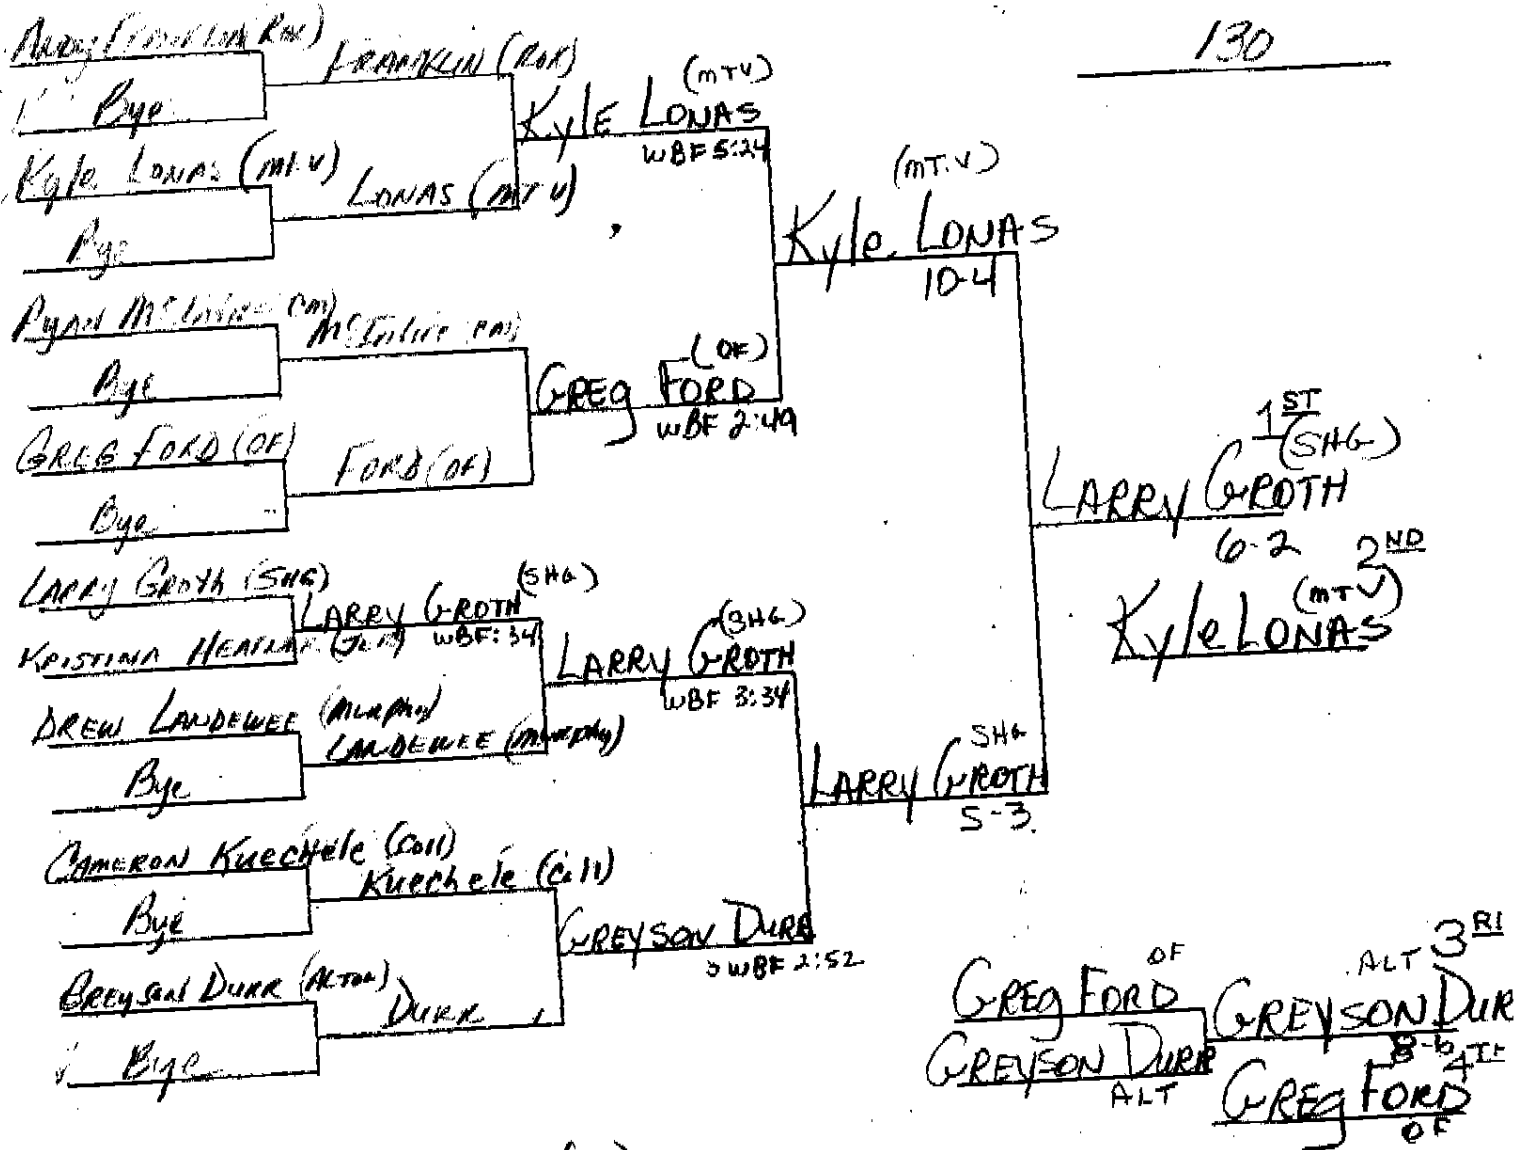

BETHALTO (CM) TOURN.

12-2-06

103

WADE LOWE (ALT) WBF 2:17

JOE WARREN (JER) WARREN (JER)

KEVIN RUSSELL (SHG) RUSSELL (SHG) ANTHONY RODRIGUEZ (COL) 3-2

ANTHONY RODRIGUEZ (COL) RODRIGUEZ (COL)

TEREK ALDROUBI (MURPH) ALDROUBI (MURPH) JORDAN SANCHEZ (OF) (3-2)

JORDAN SANCHEZ (OF) SANCHEZ (OF) SKYLAR MARLOWE (MTU) MARLOWE (MTU)

BRIAN SANCHEZ (ROK) SANCHEZ (ROK)

WADE LOWE (ALT) 17-5

1ST (ALT) WADE LOWE WBF 2:16 2ND (ROK) BRIAN SANCHEZ

BRIAN SANCHEZ (ROK) 16-8

ANTHONY RODRIGUEZ (COL) 3RD (COL) OF ANTHONY RODRIGUEZ 5-2 4TH JORDAN SANCHEZ OF

SKYLAR MARLOWE (MTU) SKYLAR MARLOWE (MTU)

TEREK ALDROUBI (MURPH) TEREK ALDROUBI (MURPH)

KEVIN RUSSELL (SHG) KEVIN RUSSELL (SHG) JOE WARREN (JER) JOE WARREN (JER)

JOE WARREN (JER) JOE WARREN (JER)

TEREK ALDROUBI (MURPH) WBF 1:51